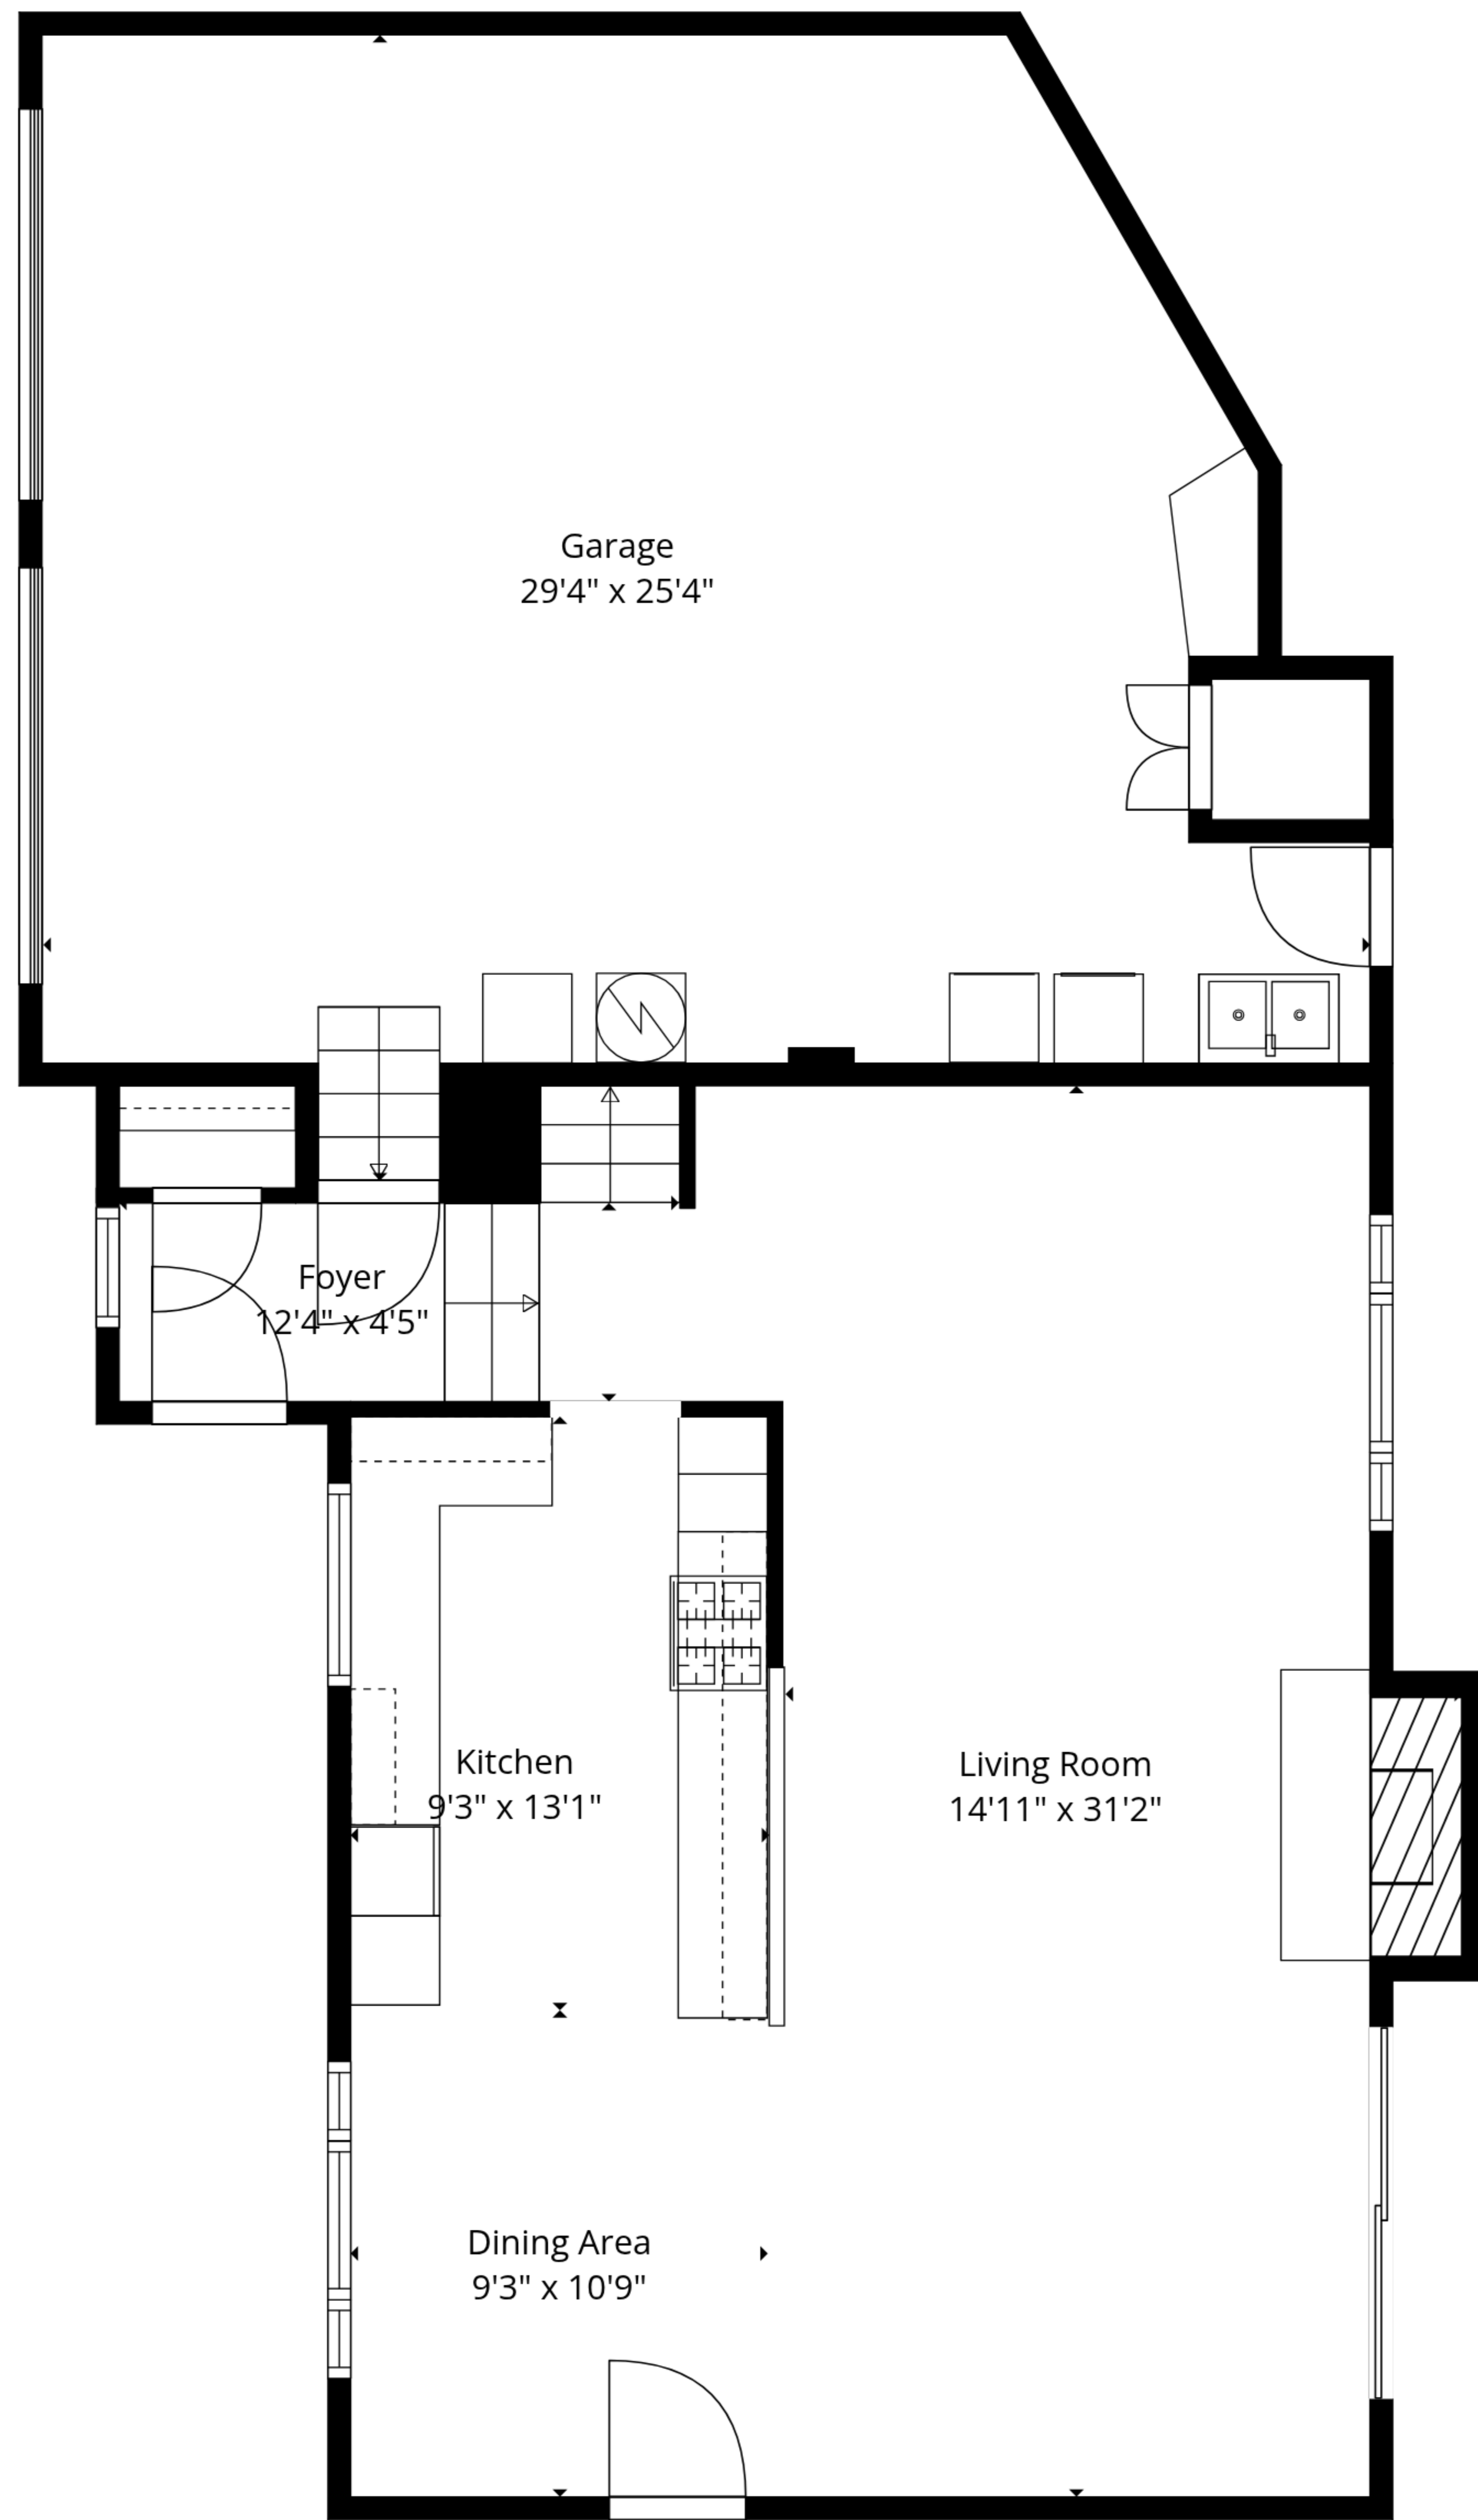

TOTAL: 1393 sq. ft

1st floor: 743 sq. ft, 2nd floor: 650 sq. ft

EXCLUDED AREAS: GARAGE: 597 sq. ft, FIREPLACE: 14 sq. ft, WALLS: 153 sq. ft

TOTAL: 1393 sq. ft

1st floor: 743 sq. ft, 2nd floor: 650 sq. ft

EXCLUDED AREAS: GARAGE: 597 sq. ft, FIREPLACE: 14 sq. ft, WALLS: 153 sq. ft

1st Floor

2nd Floor

TOTAL: 1393 sq. ft

1st floor: 743 sq. ft, 2nd floor: 650 sq. ft

EXCLUDED AREAS: GARAGE: 597 sq. ft, FIREPLACE: 14 sq. ft, WALLS: 153 sq. ft