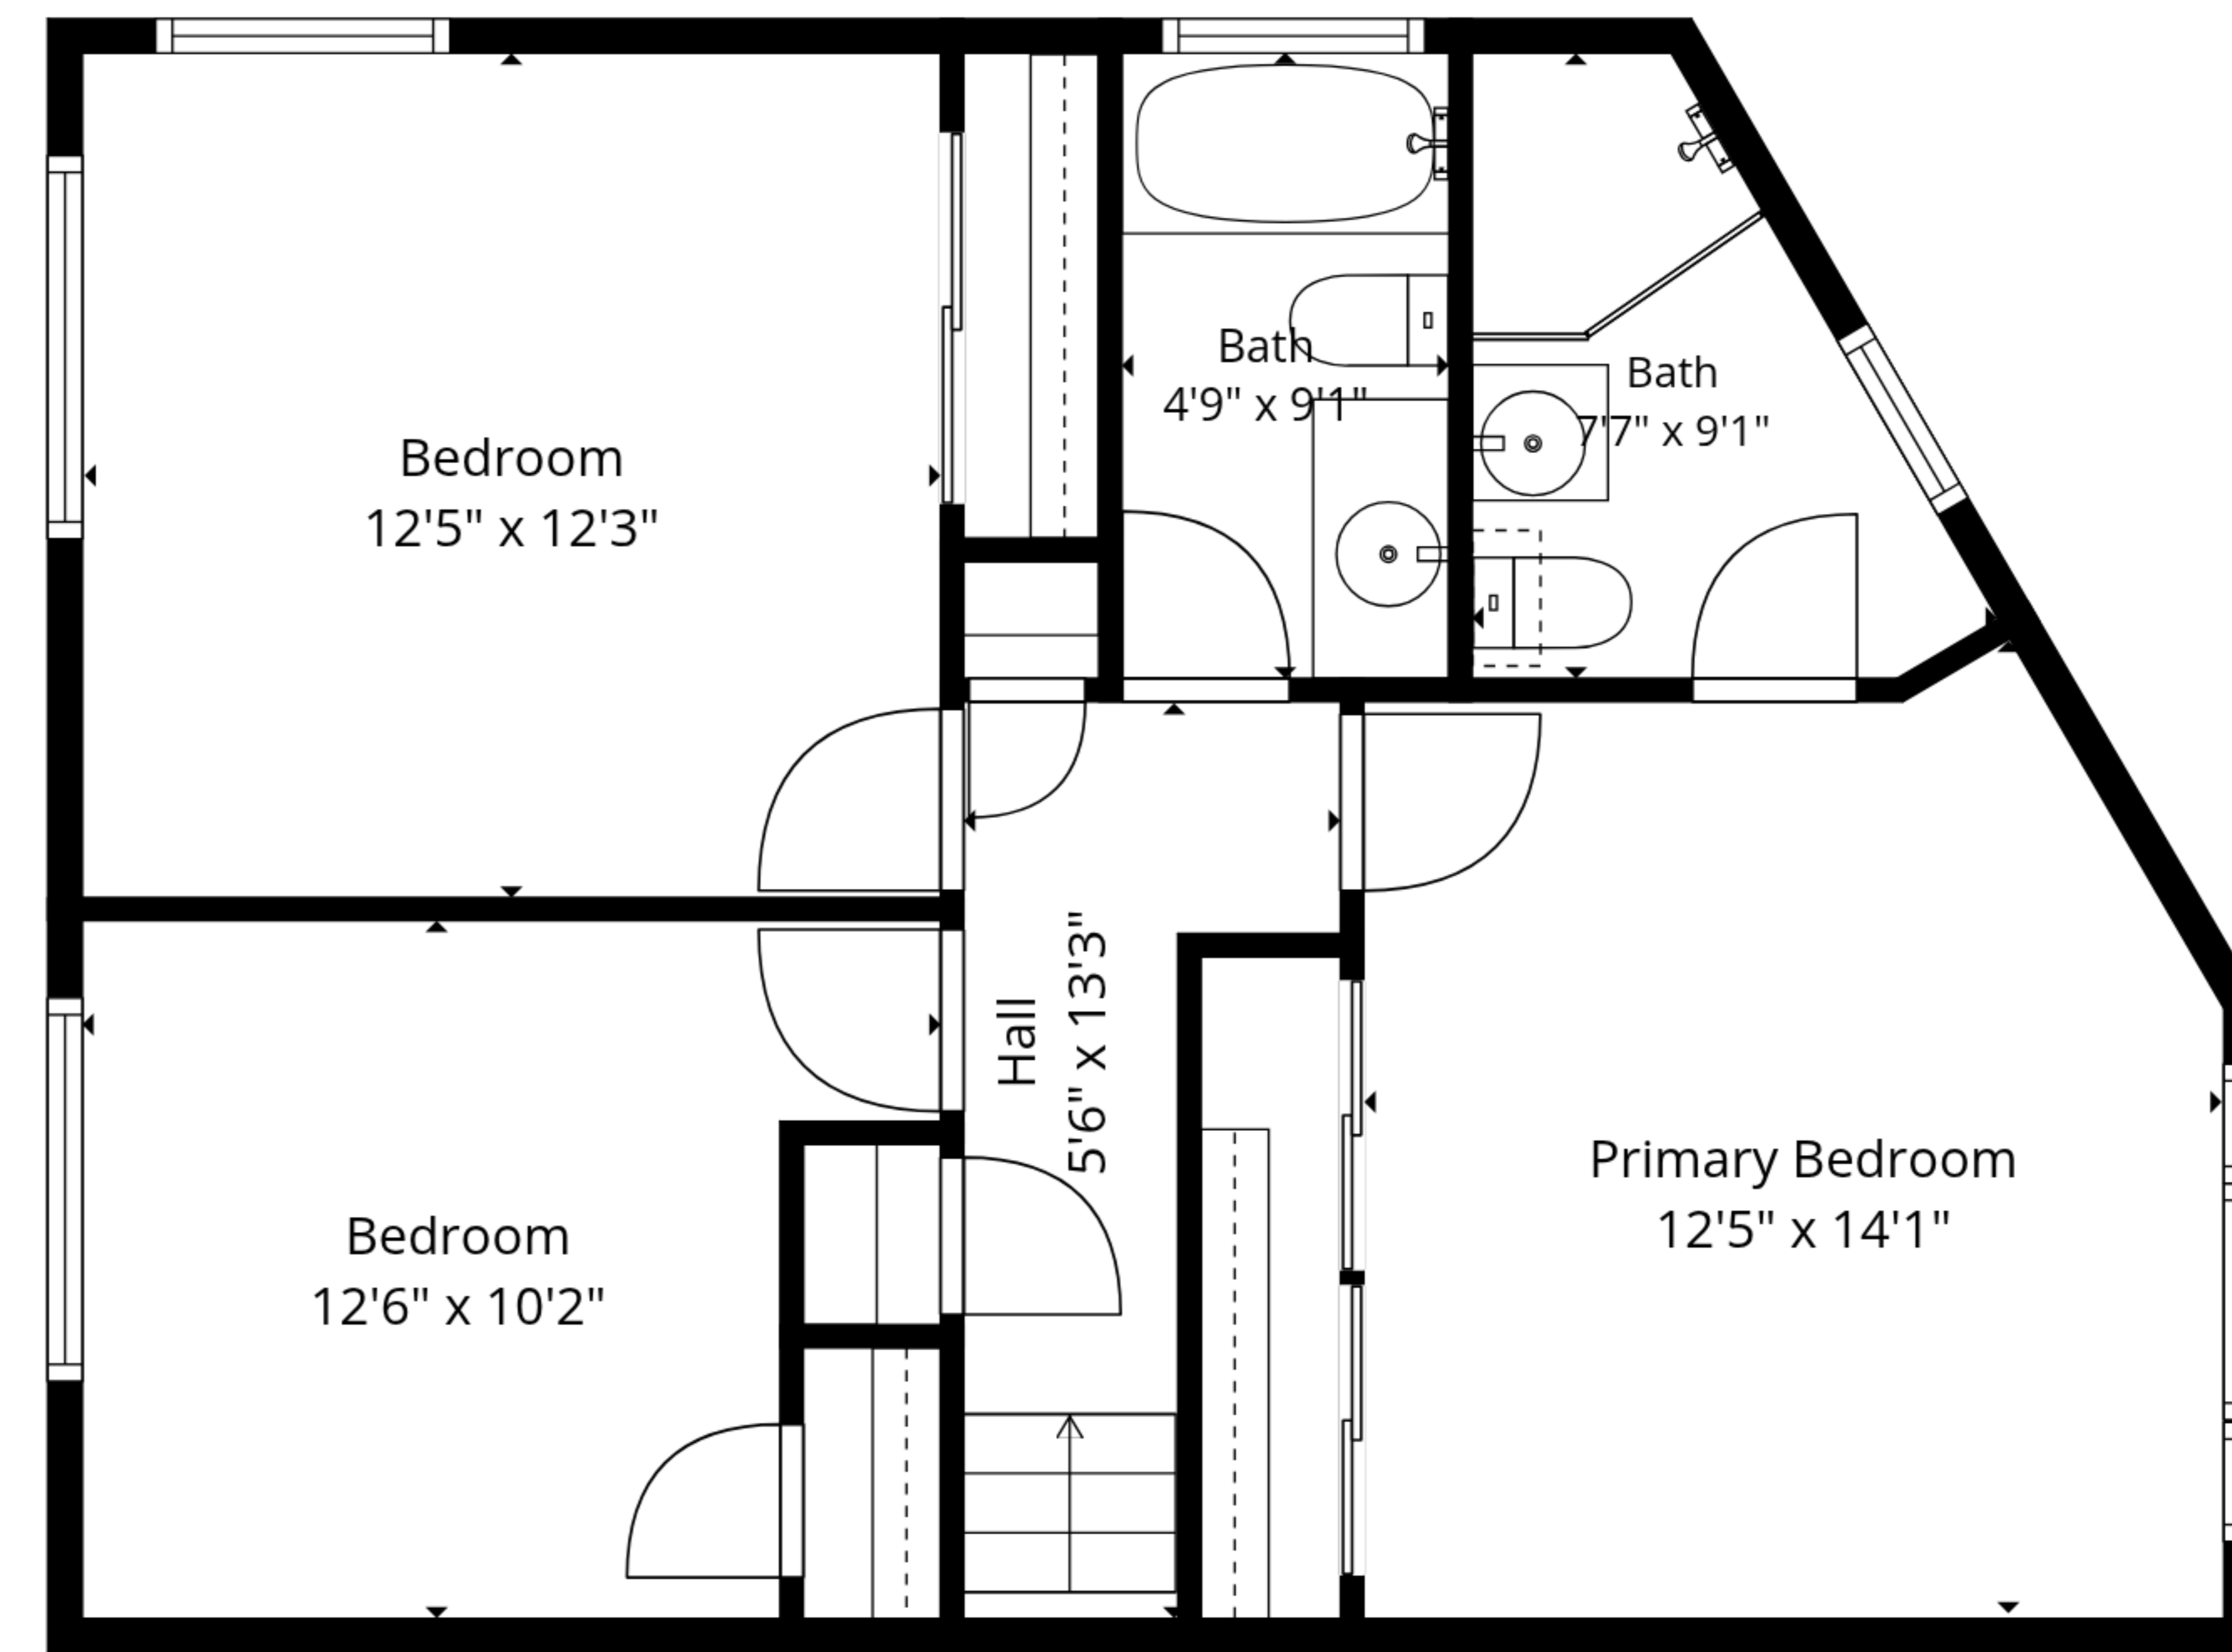

TOTAL: 1393 sq. ft

1st floor: 743 sq. ft, 2nd floor: 650 sq. ft

EXCLUDED AREAS: GARAGE: 597 sq. ft, FIREPLACE: 14 sq. ft, WALLS: 153 sq. ft

TOTAL: 1393 sq. ft

1st floor: 743 sq. ft, 2nd floor: 650 sq. ft

EXCLUDED AREAS: GARAGE: 597 sq. ft, FIREPLACE: 14 sq. ft, WALLS: 153 sq. ft

1st Floor

2nd Floor

TOTAL: 1393 sq. ft

1st floor: 743 sq. ft, 2nd floor: 650 sq. ft

EXCLUDED AREAS: GARAGE: 597 sq. ft, FIREPLACE: 14 sq. ft, WALLS: 153 sq. ft