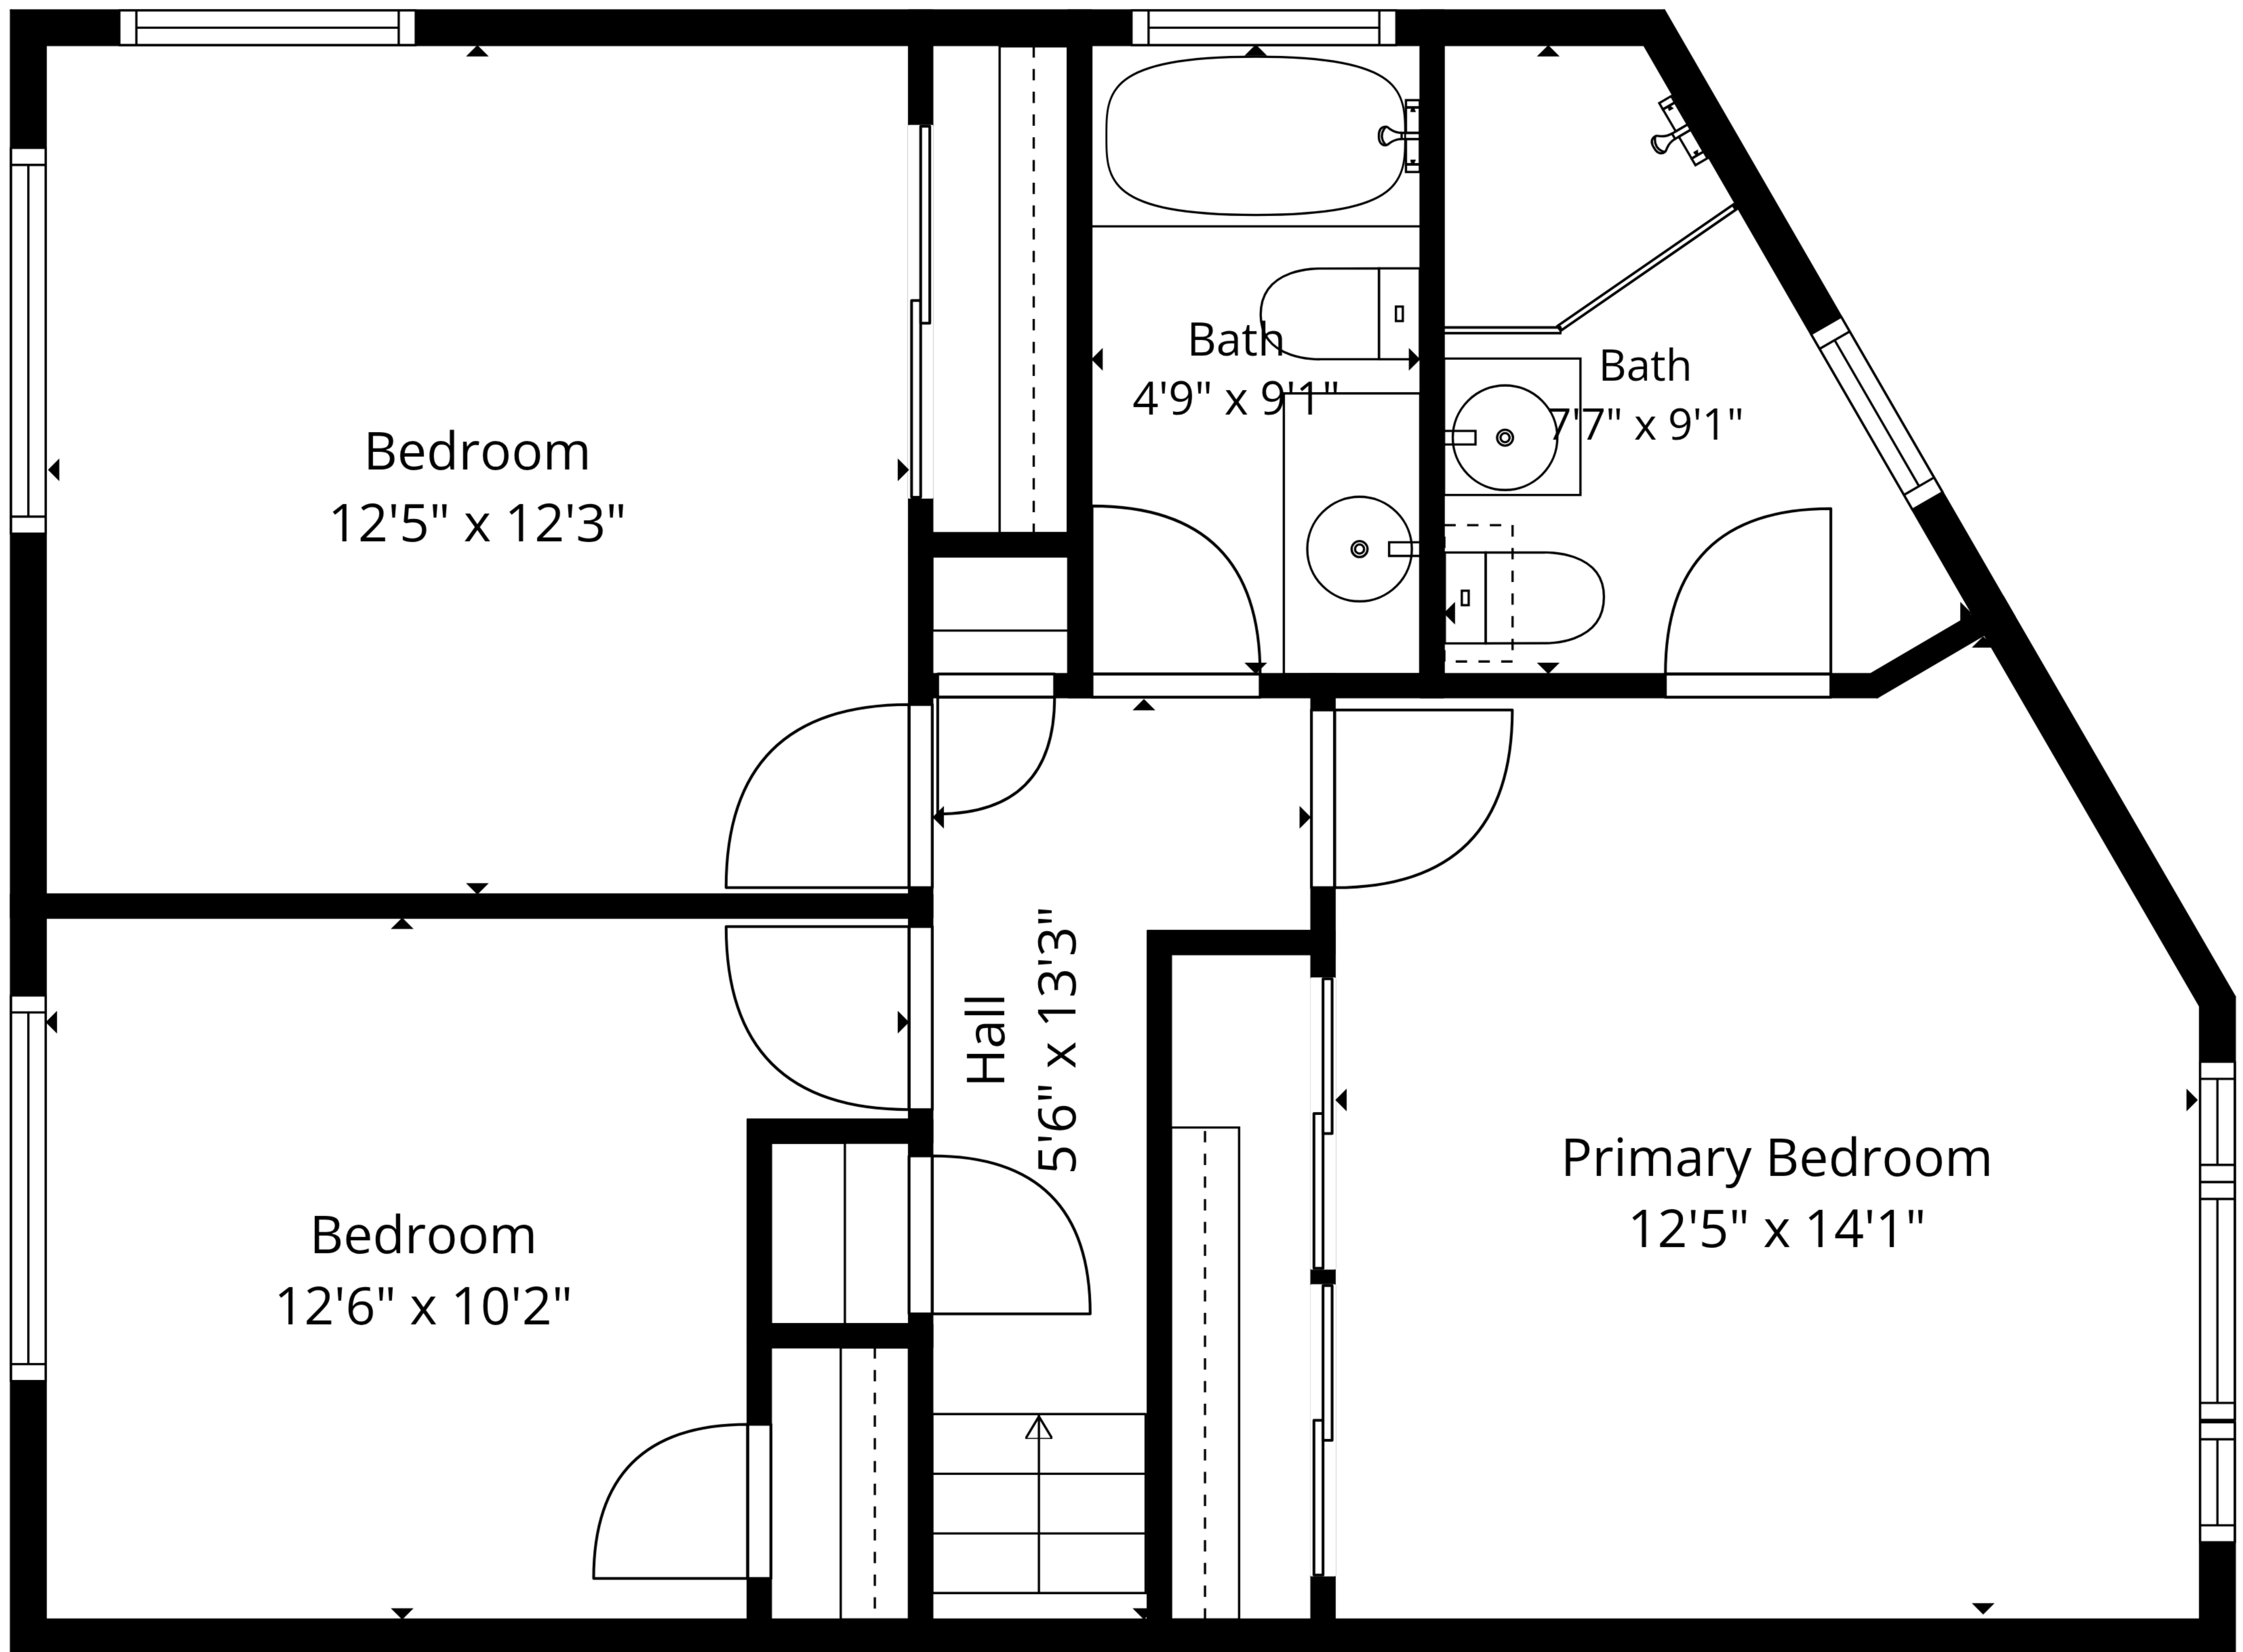

TOTAL: 1393 sq. ft

1st floor: 743 sq. ft, 2nd floor: 650 sq. ft

EXCLUDED AREAS: GARAGE: 597 sq. ft, FIREPLACE: 14 sq. ft, WALLS: 153 sq. ft

TOTAL: 1393 sq. ft

1st floor: 743 sq. ft, 2nd floor: 650 sq. ft

EXCLUDED AREAS: GARAGE: 597 sq. ft, FIREPLACE: 14 sq. ft, WALLS: 153 sq. ft

1st Floor

2nd Floor

TOTAL: 1393 sq. ft

1st floor: 743 sq. ft, 2nd floor: 650 sq. ft

EXCLUDED AREAS: GARAGE: 597 sq. ft, FIREPLACE: 14 sq. ft, WALLS: 153 sq. ft