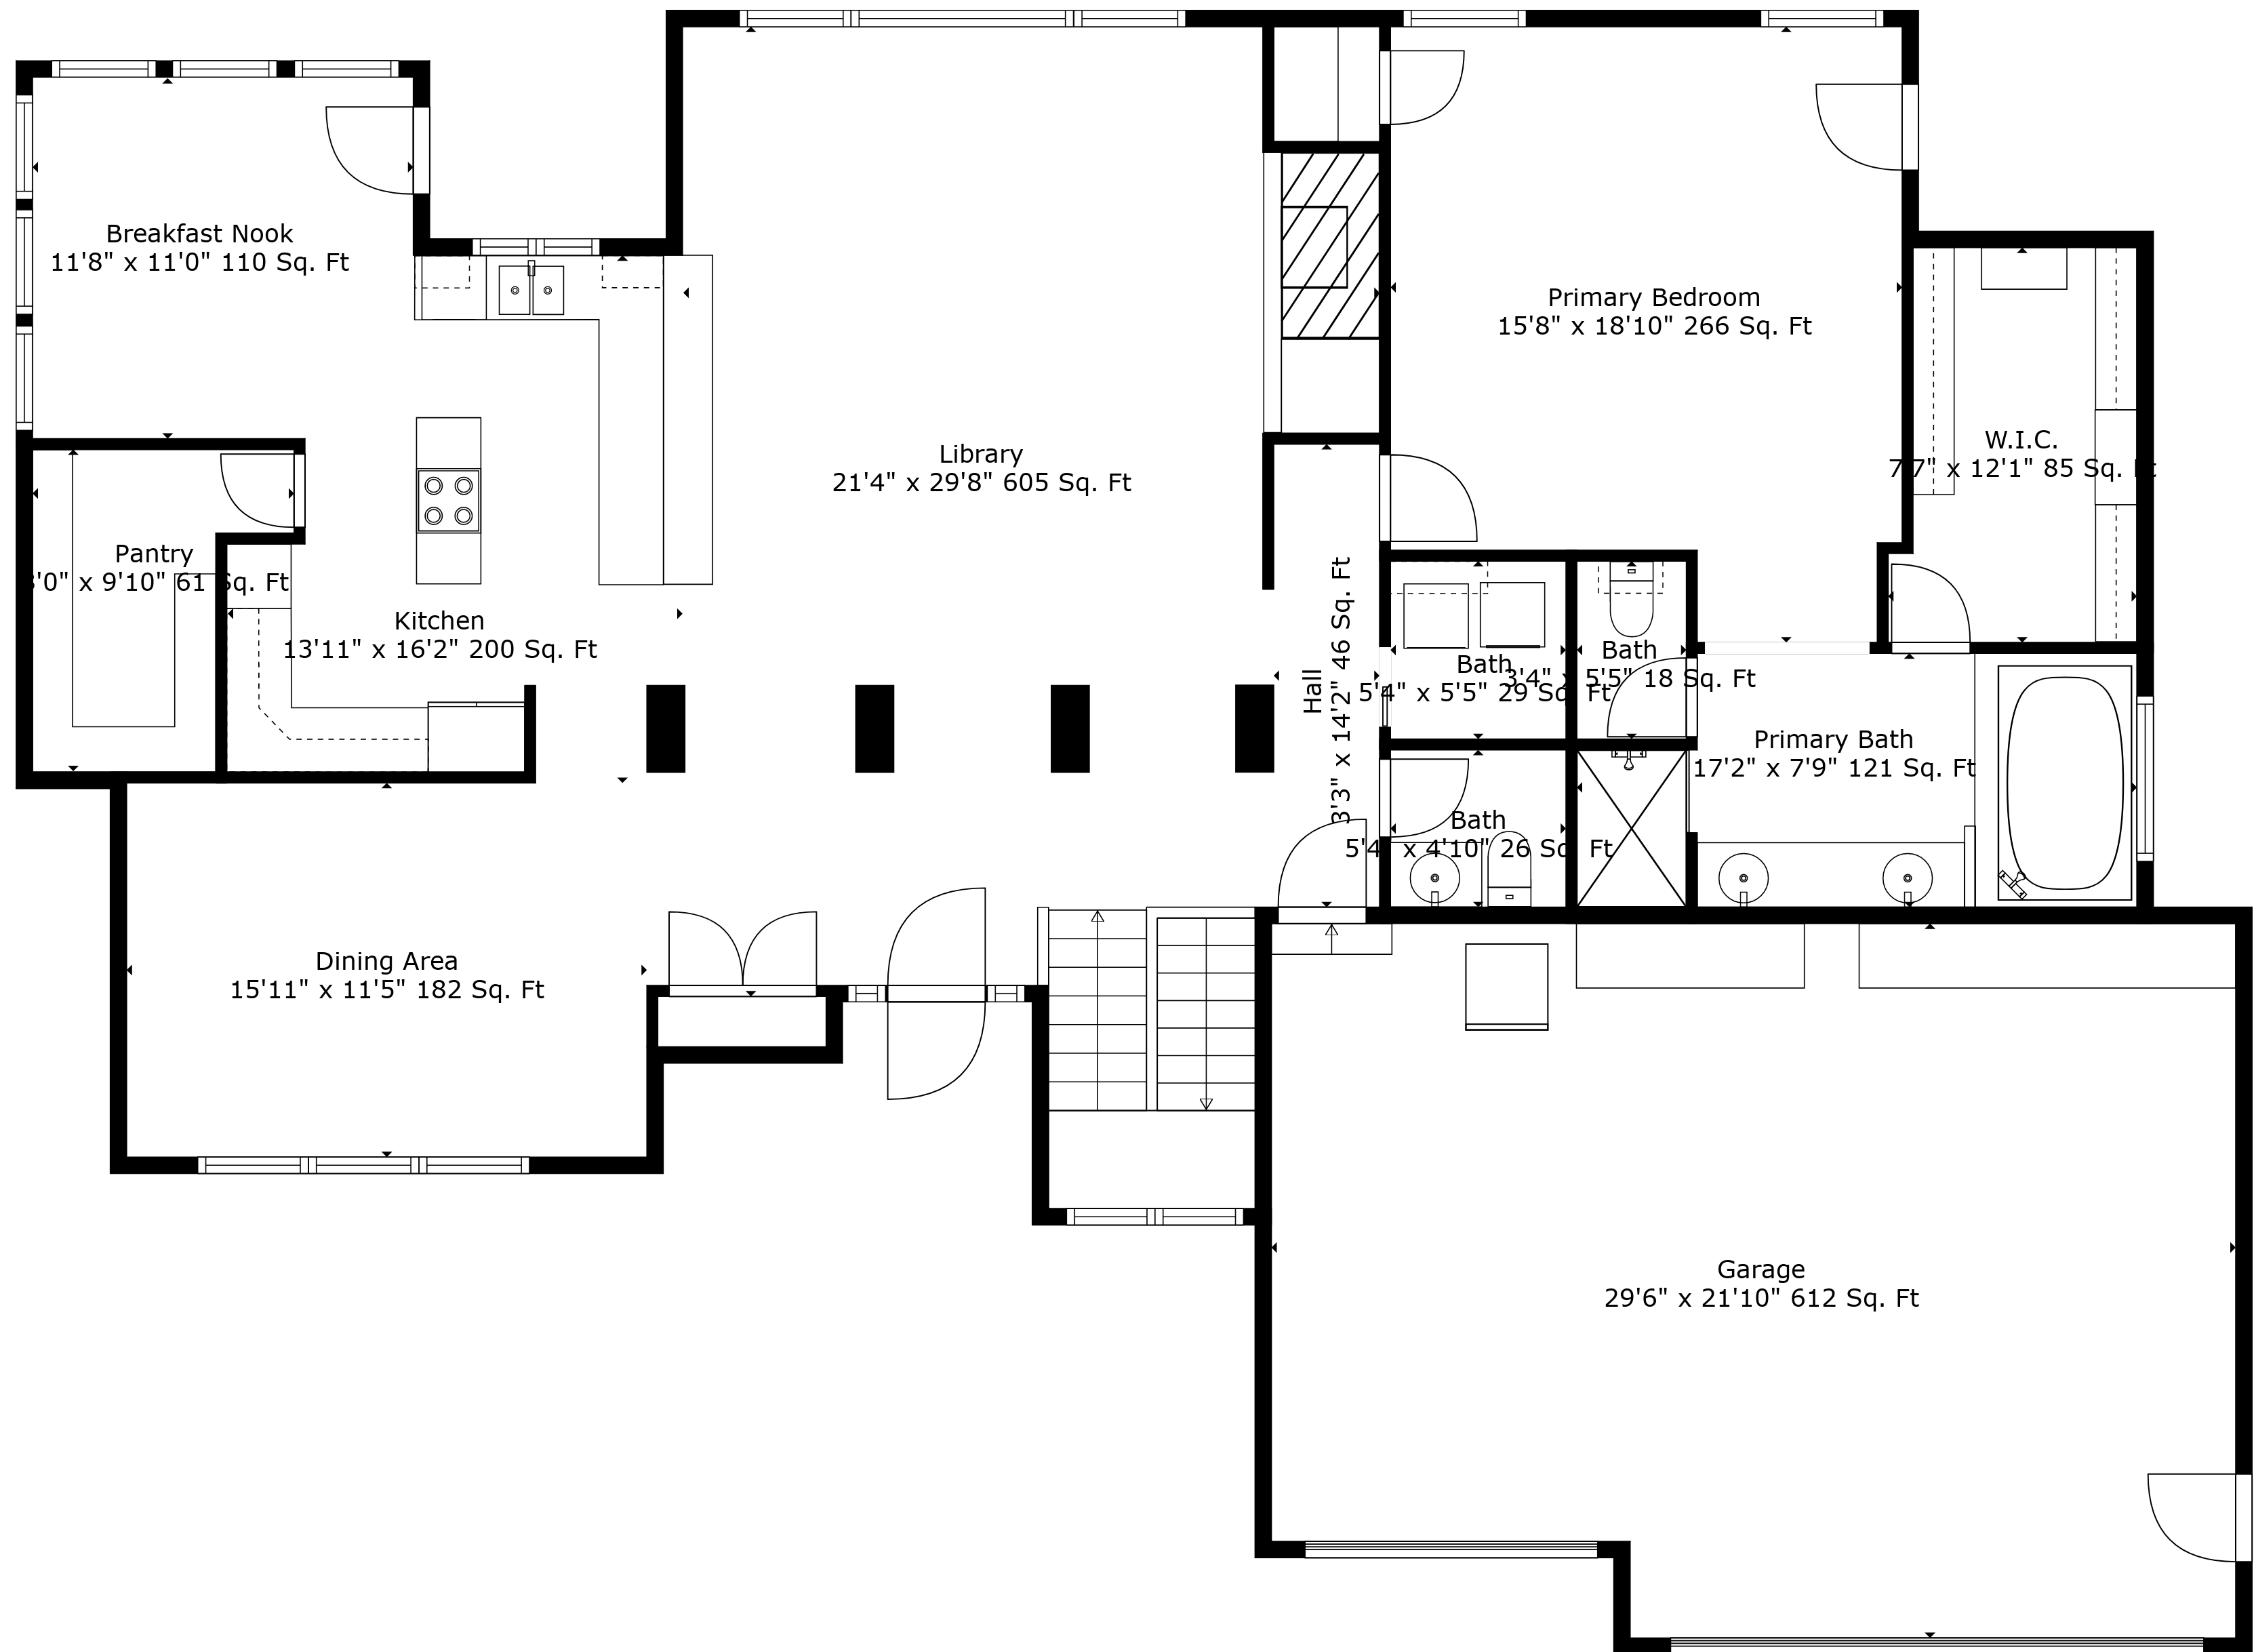

TOTAL: 3404 sq. ft
 BELOW GROUND: 1586 sq. ft, FLOOR 2: 1818 sq. ft
 EXCLUDED AREAS: STORAGE: 182 sq. ft, GARAGE: 612 sq. ft

Measurements Are Deemed Highly Reliable But Not Guaranteed.

TOTAL: 3404 sq. ft
 BELOW GROUND: 1586 sq. ft, FLOOR 2: 1818 sq. ft
 EXCLUDED AREAS: STORAGE: 182 sq. ft, GARAGE: 612 sq. ft

Measurements Are Deemed Highly Reliable But Not Guaranteed.

TOTAL: 3404 sq. ft
 BELOW GROUND: 1586 sq. ft, FLOOR 2: 1818 sq. ft
 EXCLUDED AREAS: STORAGE: 182 sq. ft, GARAGE: 612 sq. ft

Measurements Are Deemed Highly Reliable But Not Guaranteed.