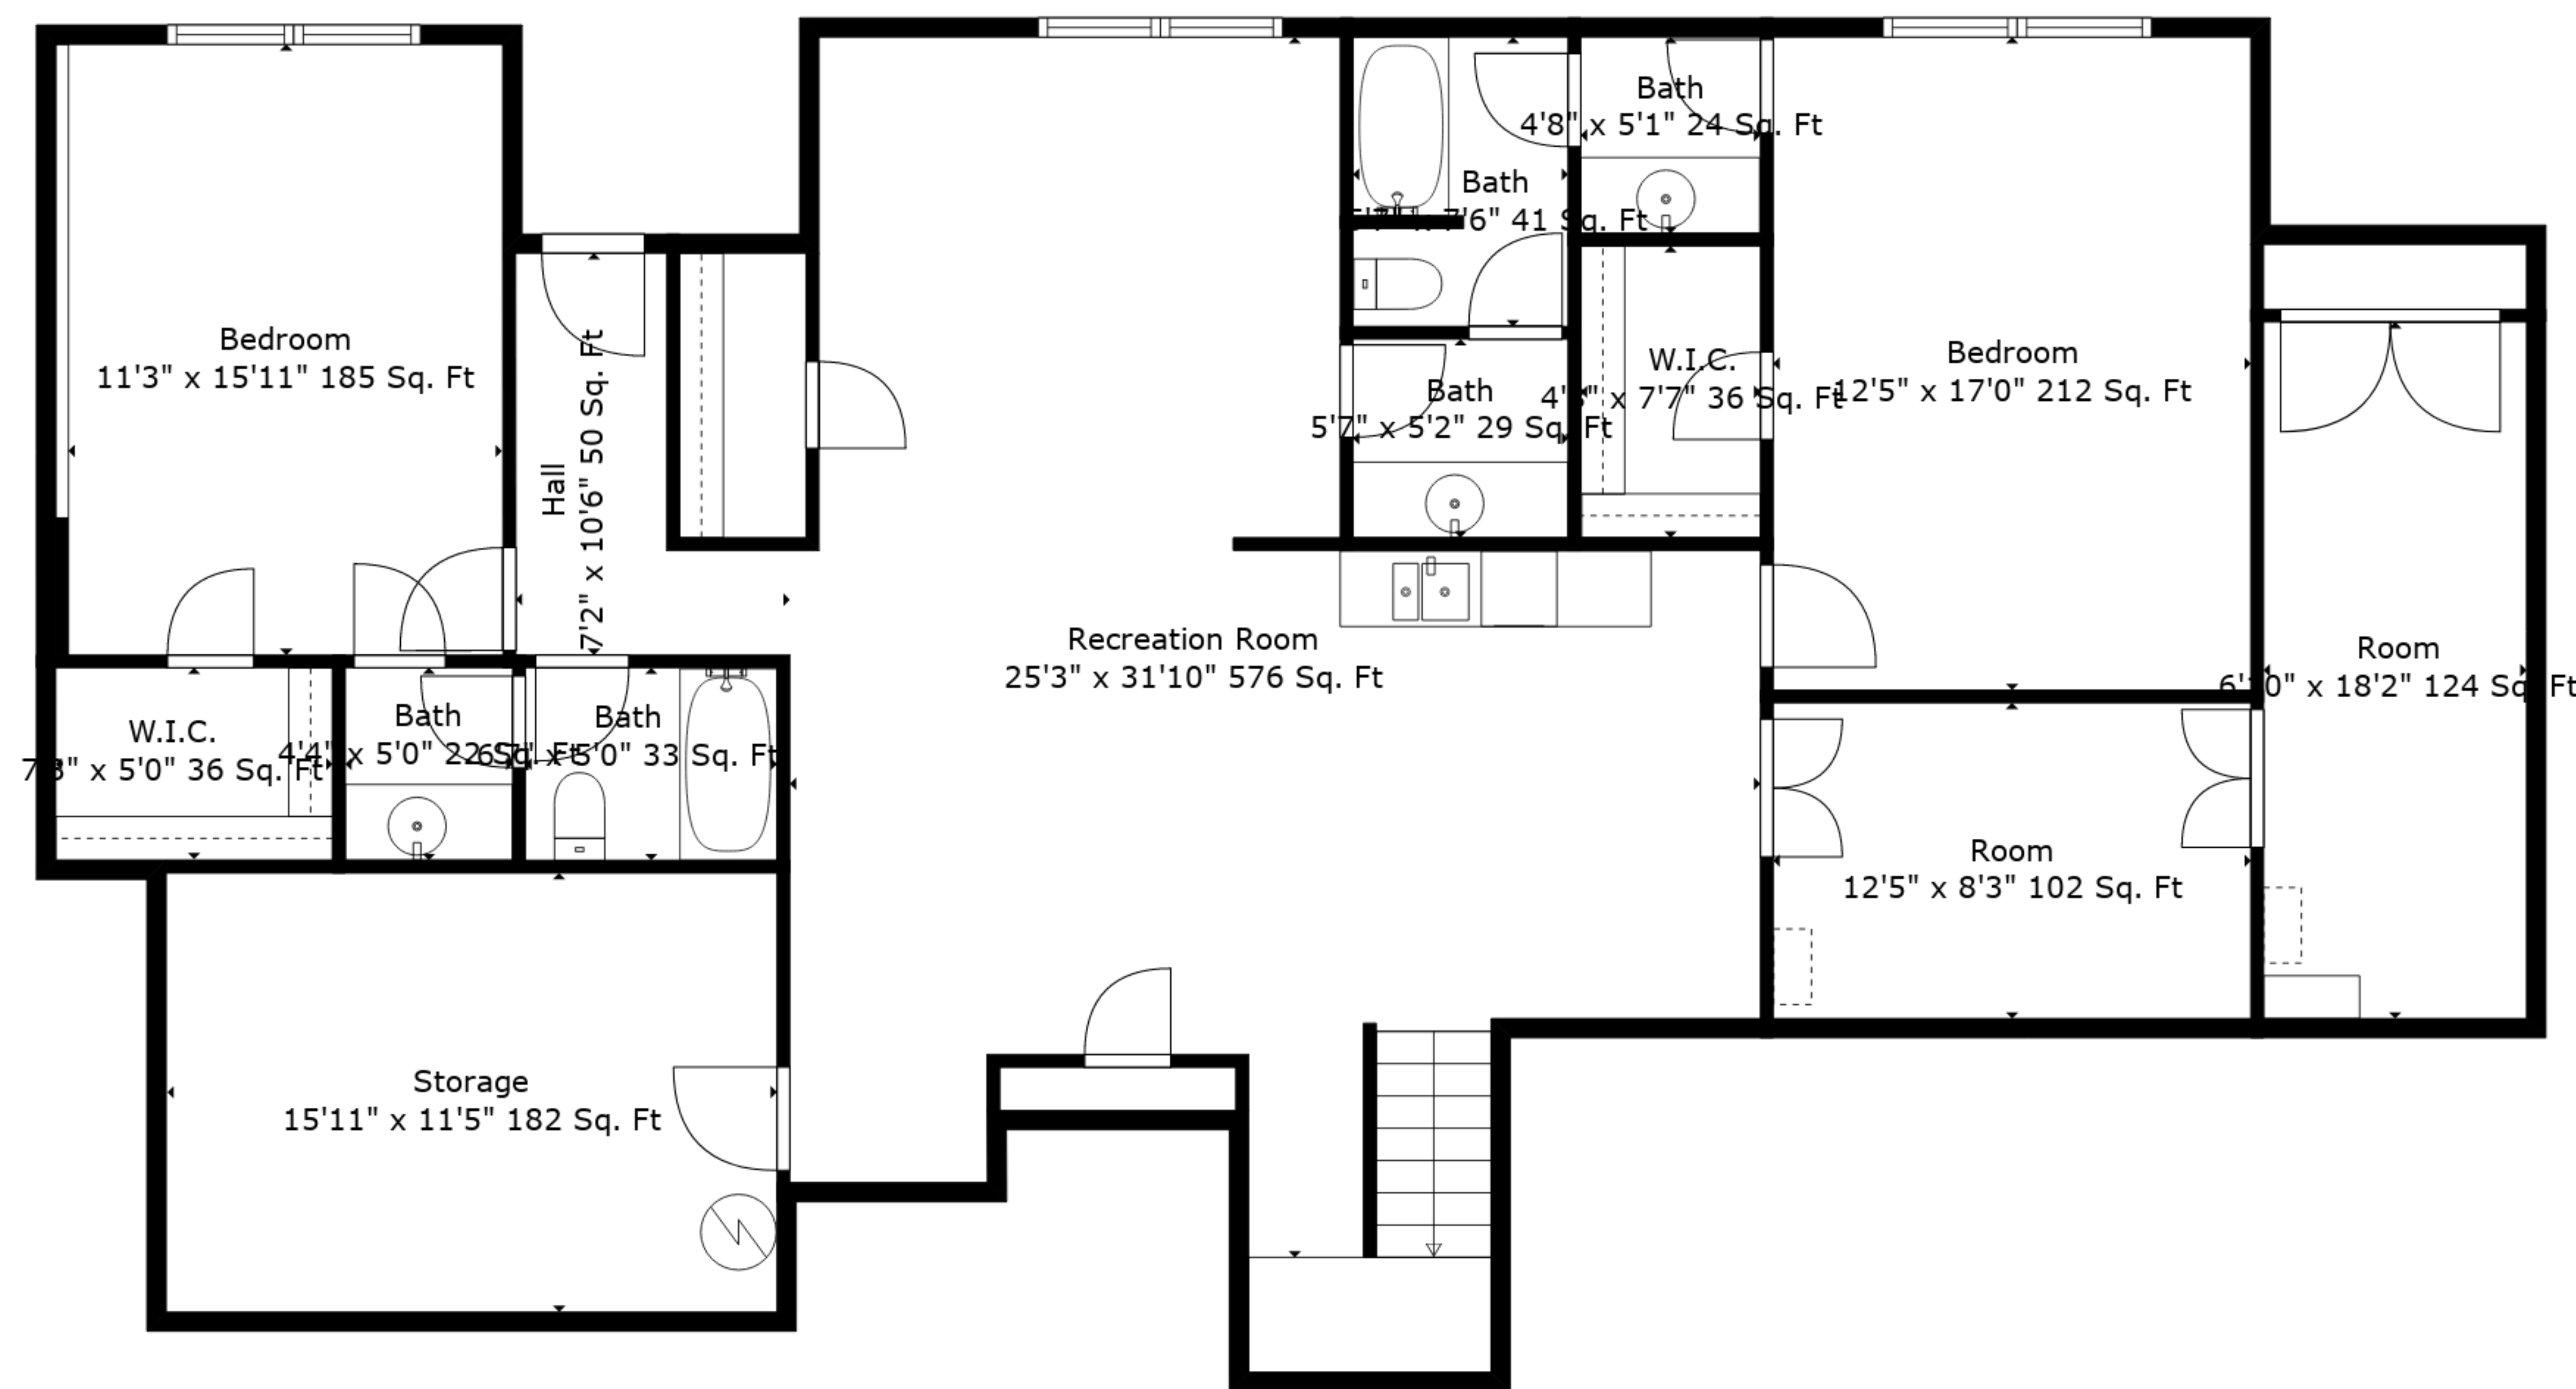

TOTAL: 3404 sq. ft
 BELOW GROUND: 1586 sq. ft, FLOOR 2: 1818 sq. ft
 EXCLUDED AREAS: STORAGE: 182 sq. ft, GARAGE: 612 sq. ft

Measurements Are Deemed Highly Reliable But Not Guaranteed.

TOTAL: 3404 sq. ft
 BELOW GROUND: 1586 sq. ft, FLOOR 2: 1818 sq. ft
 EXCLUDED AREAS: STORAGE: 182 sq. ft, GARAGE: 612 sq. ft

Measurements Are Deemed Highly Reliable But Not Guaranteed.

TOTAL: 3404 sq. ft
 BELOW GROUND: 1586 sq. ft, FLOOR 2: 1818 sq. ft
 EXCLUDED AREAS: STORAGE: 182 sq. ft, GARAGE: 612 sq. ft

Measurements Are Deemed Highly Reliable But Not Guaranteed.