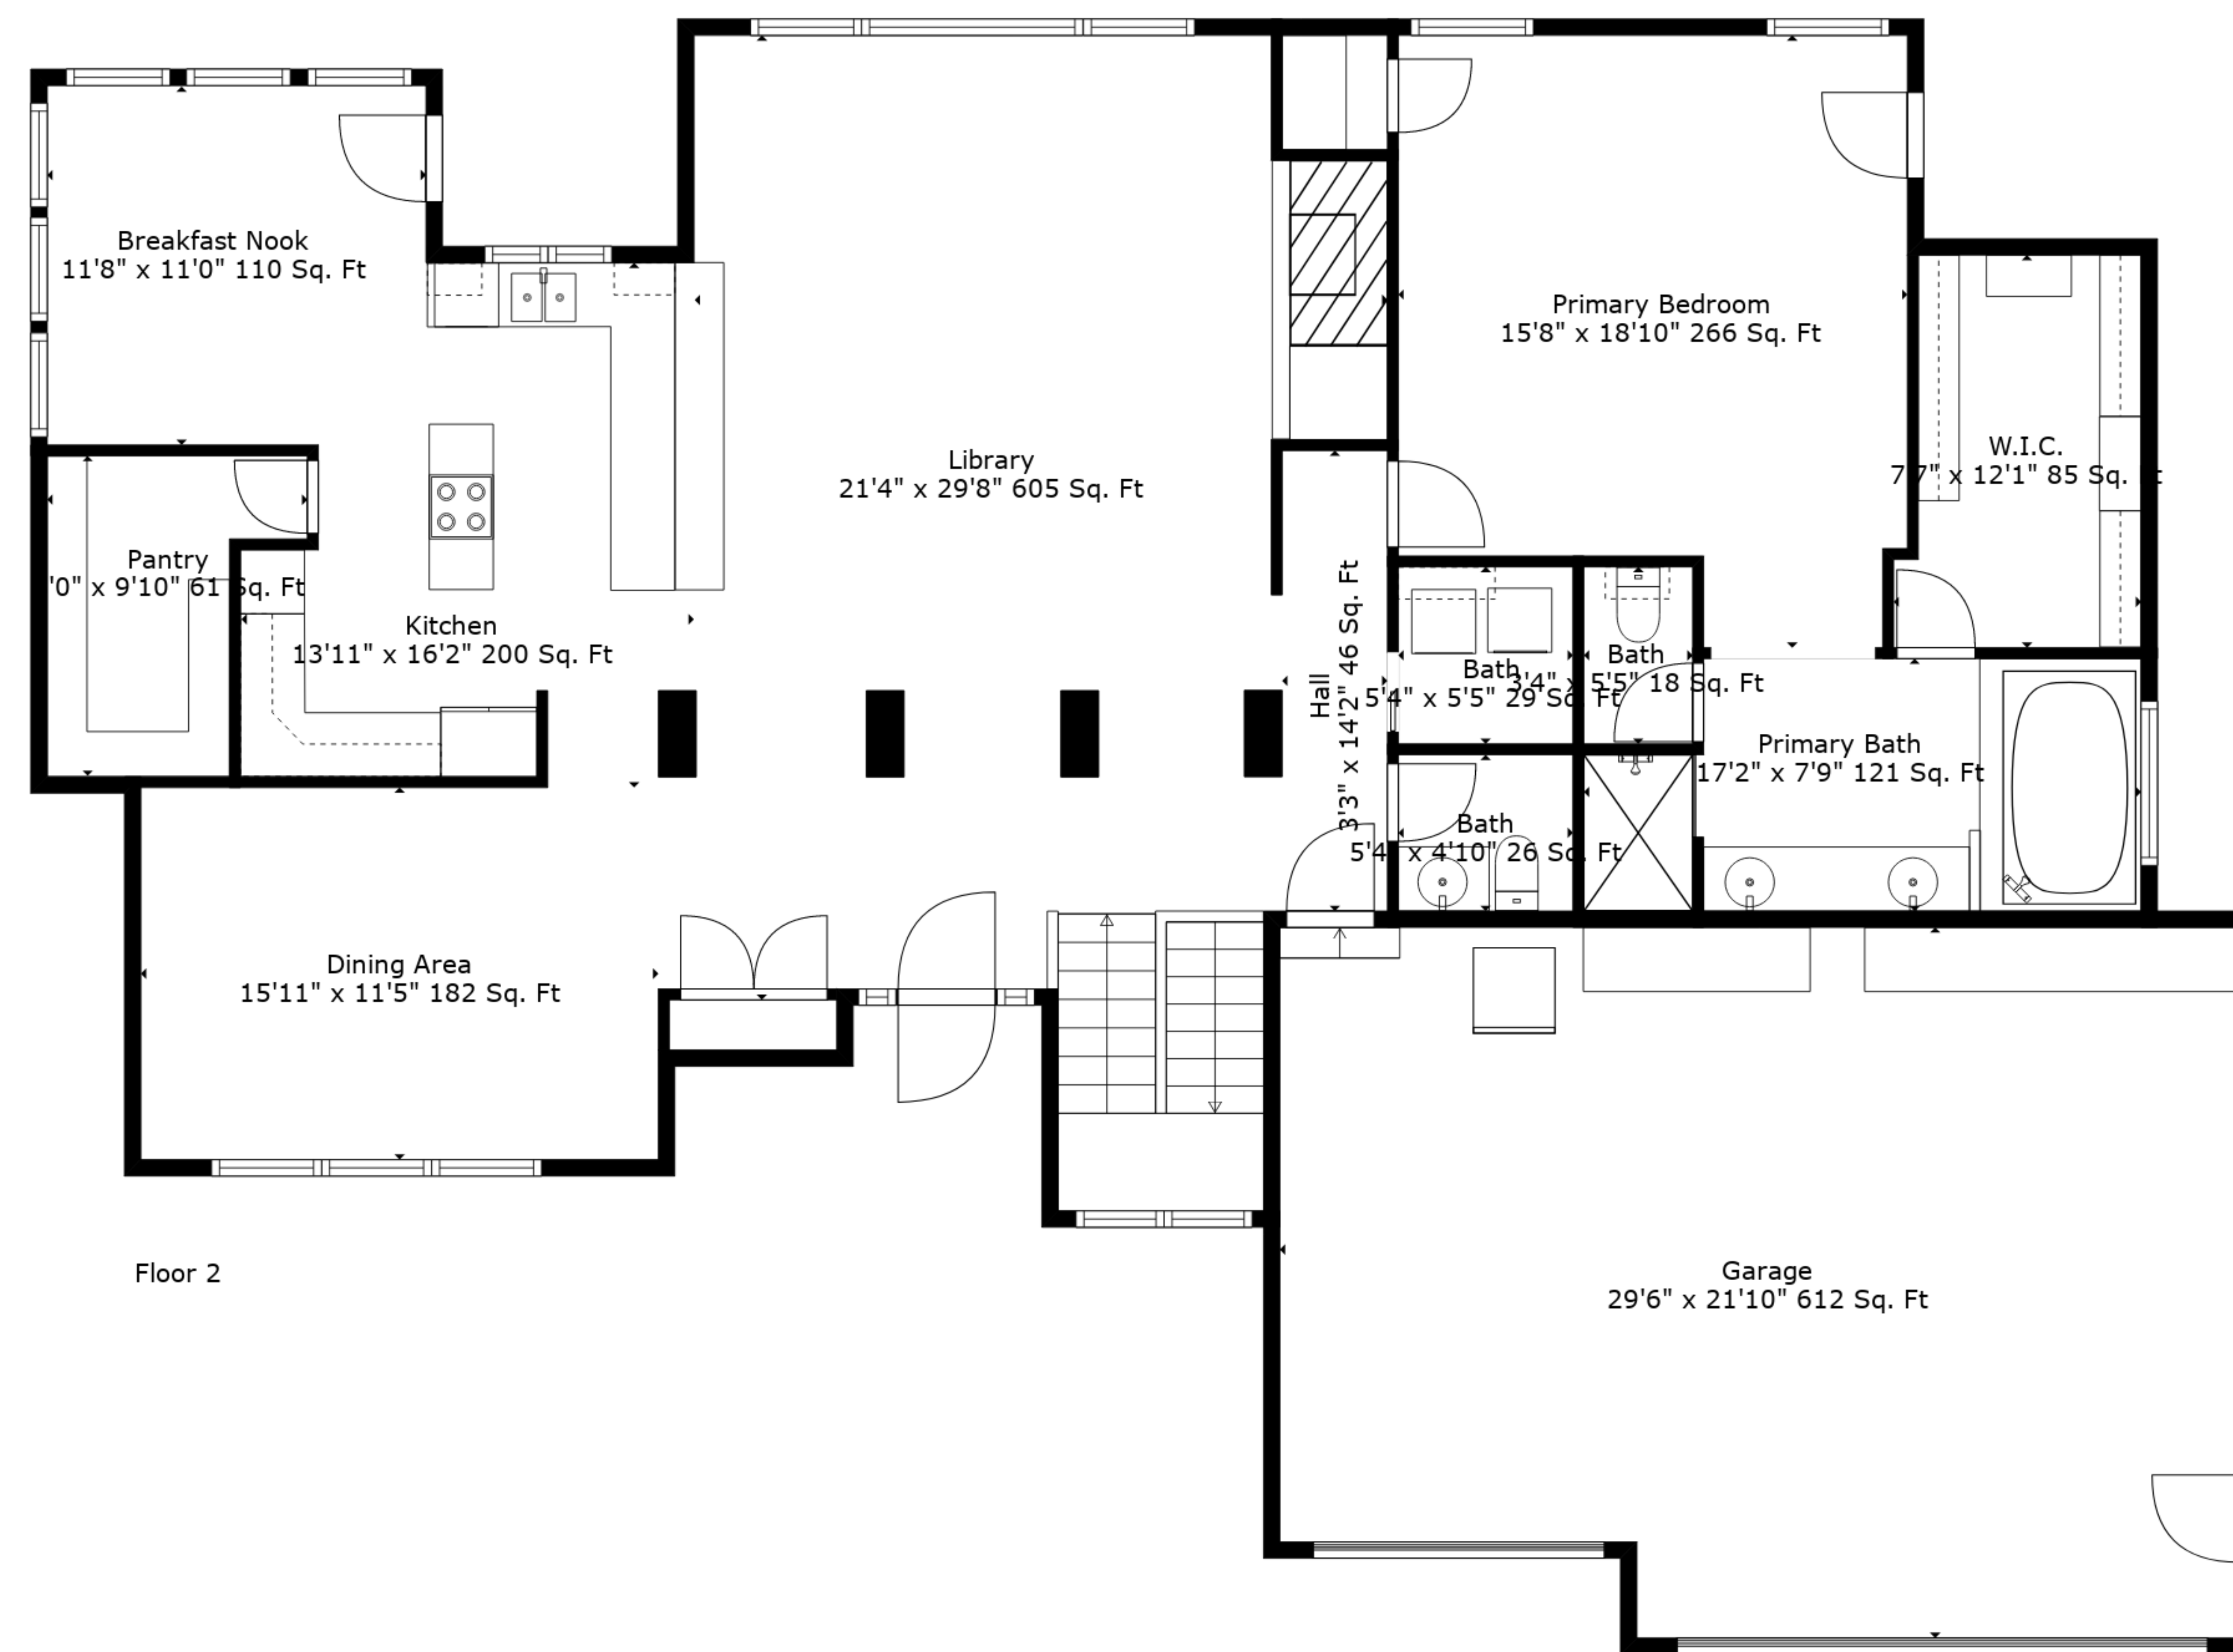

TOTAL: 3404 sq. ft
 BELOW GROUND: 1586 sq. ft, FLOOR 2: 1818 sq. ft
 EXCLUDED AREAS: STORAGE: 182 sq. ft, GARAGE: 612 sq. ft

Measurements Are Deemed Highly Reliable But Not Guaranteed.

TOTAL: 3404 sq. ft
 BELOW GROUND: 1586 sq. ft, FLOOR 2: 1818 sq. ft
 EXCLUDED AREAS: STORAGE: 182 sq. ft, GARAGE: 612 sq. ft

Measurements Are Deemed Highly Reliable But Not Guaranteed.

TOTAL: 3404 sq. ft
 BELOW GROUND: 1586 sq. ft, FLOOR 2: 1818 sq. ft
 EXCLUDED AREAS: STORAGE: 182 sq. ft, GARAGE: 612 sq. ft

Measurements Are Deemed Highly Reliable But Not Guaranteed.