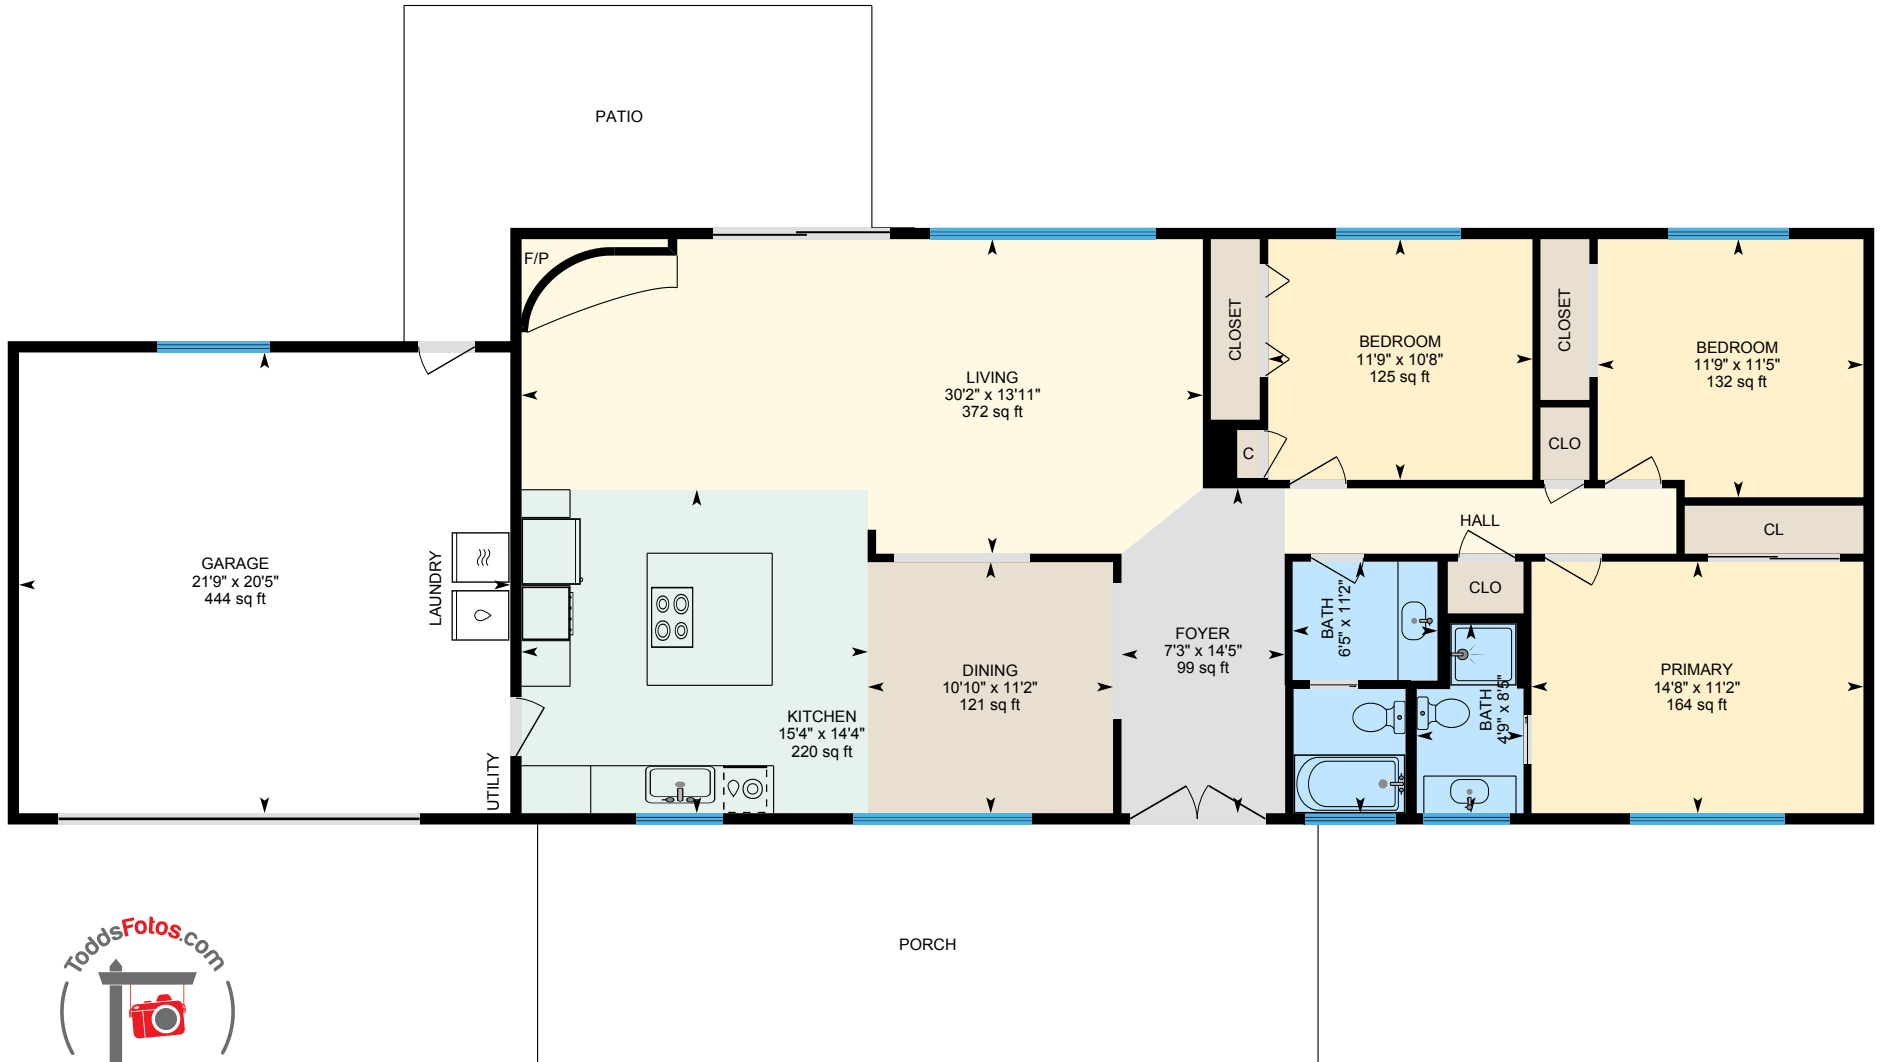

10742 Pioneer Ave, Oakdale, CA

Main Floor Finished Area 1597.92 sq ft
Unfinished Area 477.18 sq ft

PREPARED: 2025/02/19

White regions are excluded from total floor area in iGUIDE floor plans. All room dimensions and floor areas must be considered approximate and are subject to independent verification.