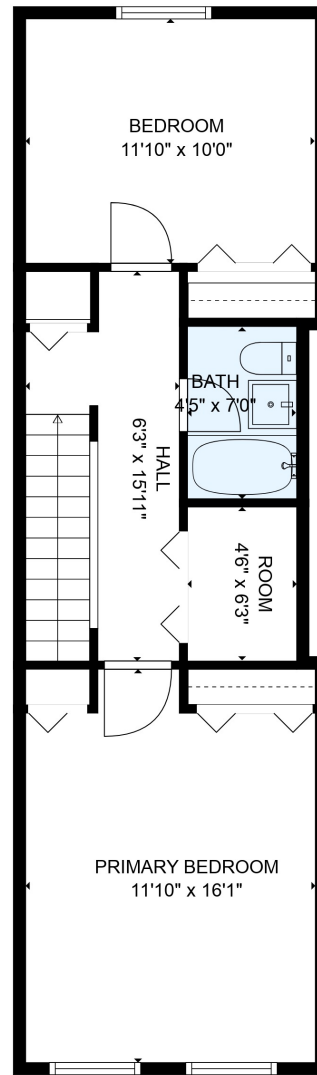

FLOOR 1

FLOOR 2

Total scanned area: 983 sq. ft

SIZES AND DIMENSIONS ARE ESTIMATED

Total scanned area: 983 sq. ft

SIZES AND DIMENSIONS ARE ESTIMATED