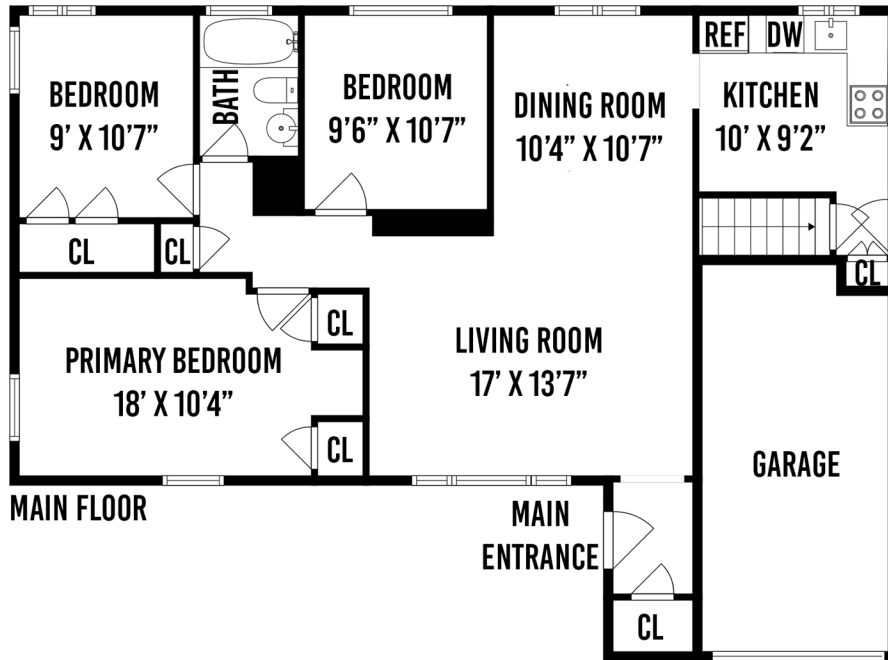

39 CAROLINE AVENUE ELMONT NY

PREPARED BY HOME MEDIA GROUP INC. TEL 212-731-2301

THIS FLOOR PLAN ILLUSTRATION IS AN APPROXIMATION OF EXISTING STRUCTURES AND FEATURES AND IS PROVIDED FOR CONVENIENCE ONLY WITH THE PERMISSION OF THE SELLER. ALL MEASUREMENTS ARE APPROXIMATE AND NOT GUARANTEED TO BE EXACT OR TO SCALE.