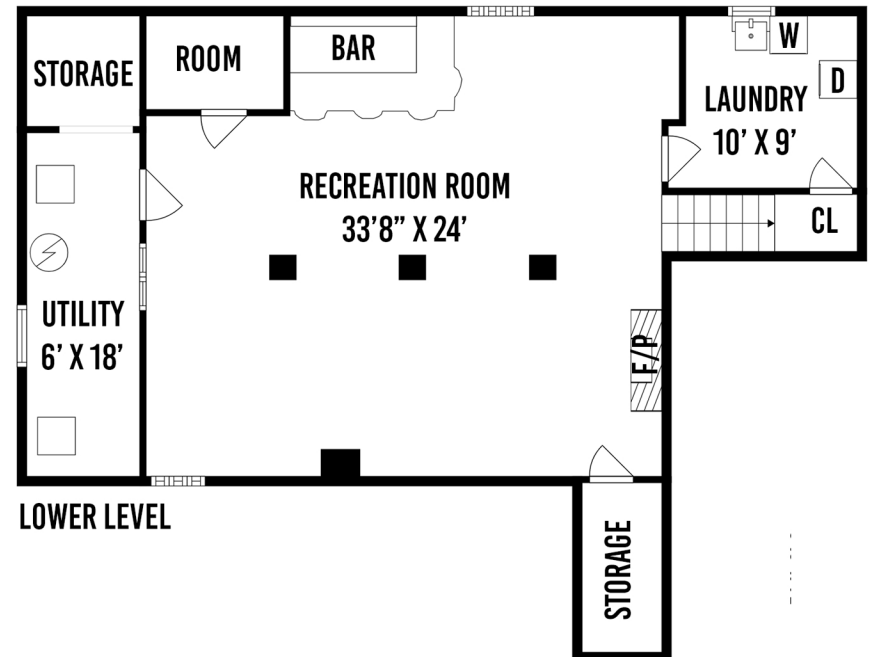

39 CAROLINE AVENUE ELMONT NY

PREPARED BY HOME MEDIA GROUP INC. TEL 212-731-2301

THIS FLOOR PLAN ILLUSTRATION IS AN APPROXIMATION OF EXISTING STRUCTURES AND FEATURES AND IS PROVIDED FOR CONVENIENCE ONLY WITH THE PERMISSION OF THE SELLER. ALL MEASUREMENTS ARE APPROXIMATE AND NOT GUARANTEED TO BE EXACT OR TO SCALE.