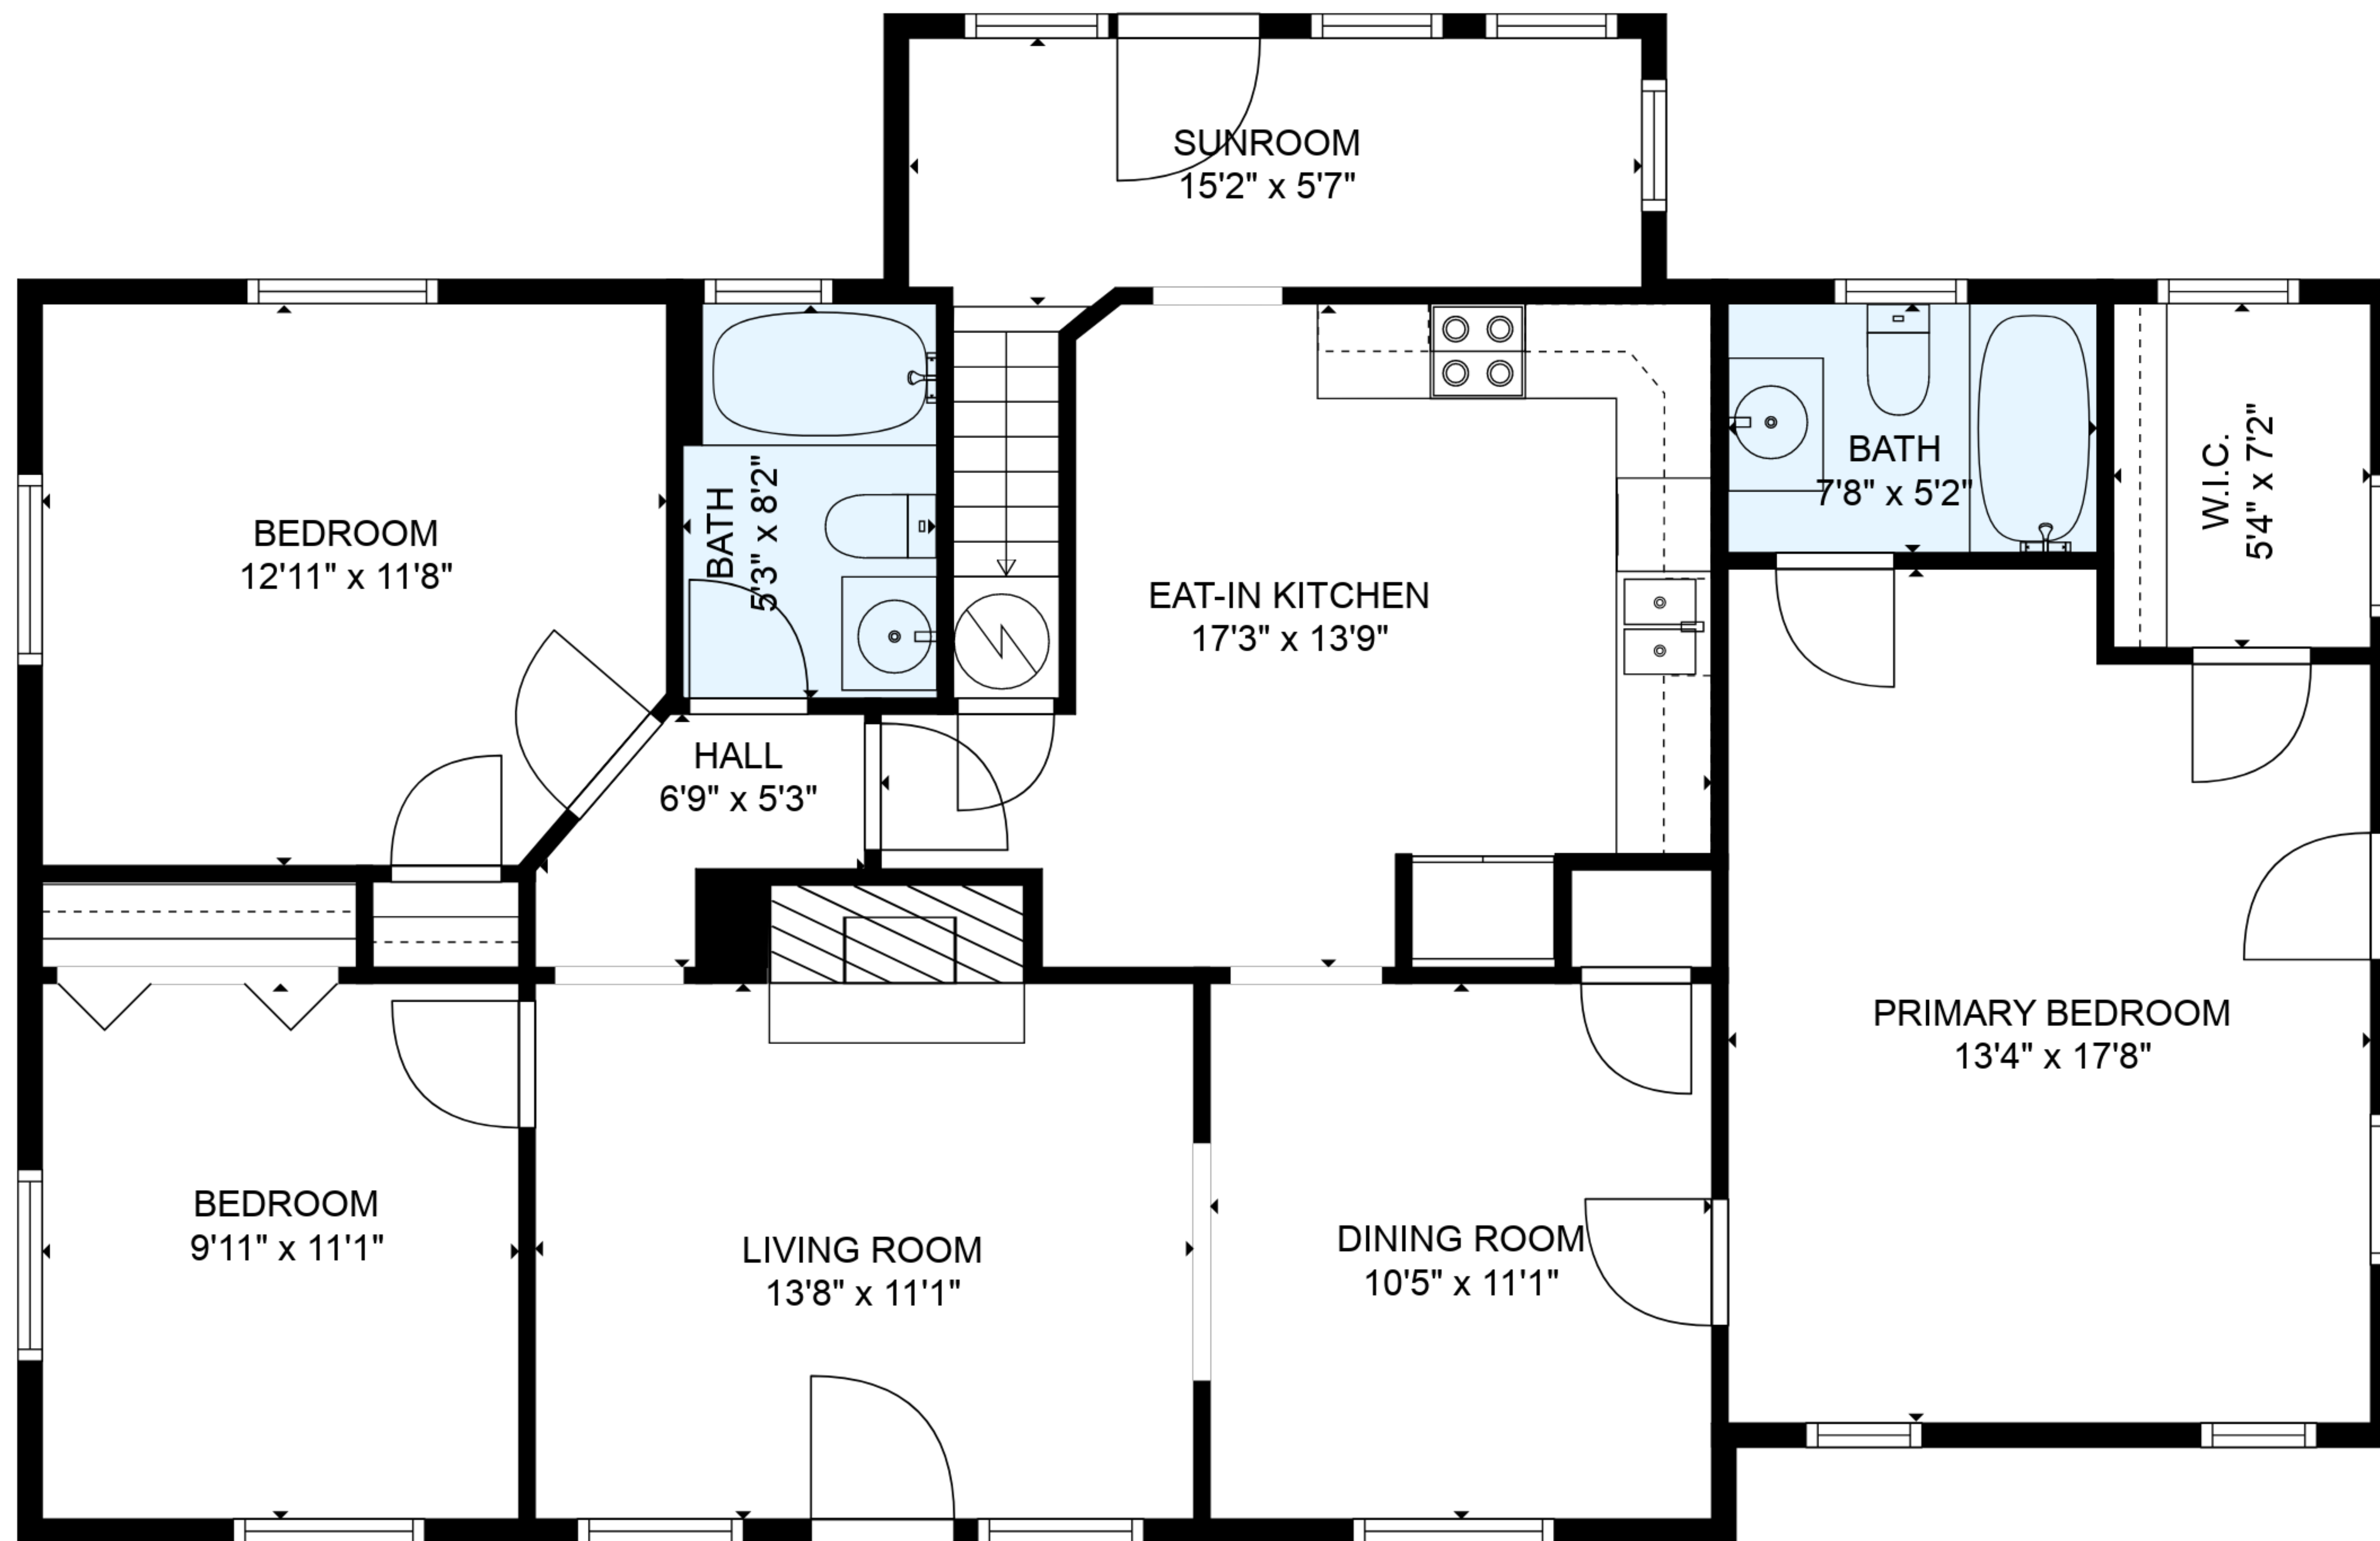

ESTIMATED AREAS

GLA FLOOR 1: 1355 sq. ft EXCLUDED AREAS 0 sq. ft
 GLA FLOOR 2: 356 sq. ft EXCLUDED AREAS 150 sq. ft
 Total GLA 1711 sq. ft, total area 1861 sq. ft

ESTIMATED AREAS

GLA FLOOR 1: 1355 sq. ft EXCLUDED AREAS 0 sq. ft
 GLA FLOOR 2: 356 sq. ft EXCLUDED AREAS 150 sq. ft
 Total GLA 1711 sq. ft, total area 1861 sq. ft

FLOOR 1

FLOOR 2

ESTIMATED AREAS

GLA FLOOR 1: 1355 sq. ft EXCLUDED AREAS 0 sq. ft
 GLA FLOOR 2: 356 sq. ft EXCLUDED AREAS 150 sq. ft
 Total GLA 1711 sq. ft, total area 1861 sq. ft