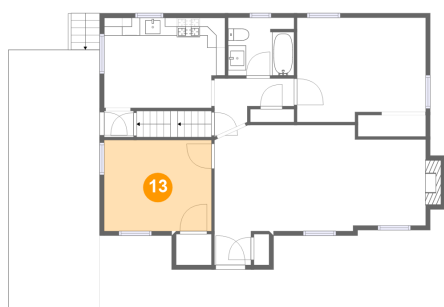

13 Floor 2 - Bedroom

Dimensions: 11'11" x 10'2"
Area: 121 sq. ft
Counted as living area: Yes

Heated: Yes
Finished: Yes
Enclosed: Yes
Contiguous: Yes
Permitted: Yes
Wet space: No
Addition: No
Conversion: No