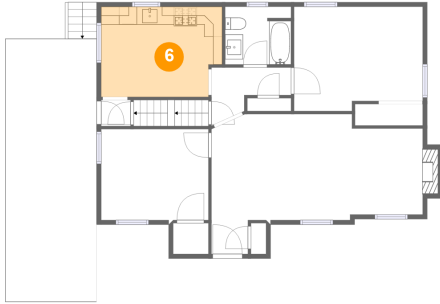

4 Floor 1 - Storage

Dimensions: 10'4" x 3'5"
Area: 36 sq. ft
Counted as living area: No

Heated: No
Finished: No
Enclosed: No
Contiguous: Yes
Permitted: Yes
Wet space: No
Addition: No
Conversion: No

5 Floor 2 - Foyer

Dimensions: 4'1" x 3'9"
Area: 15 sq. ft
Counted as living area: Yes

Heated: Yes
Finished: Yes
Enclosed: Yes
Contiguous: Yes
Permitted: Yes
Wet space: No
Addition: No
Conversion: No

211 Wainwright Avenue, Brentwood, Allegheny County,
Pennsylvania, United States, 15227

6 Floor 2 - Kitchen

Dimensions: 13'5" x 10'0"
Area: 130 sq. ft
Counted as living area: Yes

Heated: Yes
Finished: Yes
Enclosed: Yes
Contiguous: Yes
Permitted: Yes
Wet space: No
Addition: No
Conversion: No