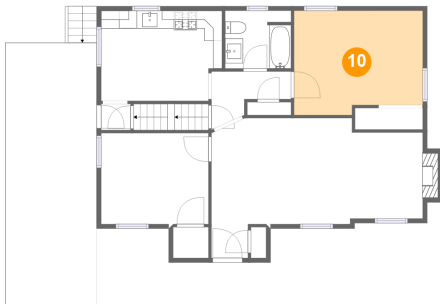

Dimensions: 10'2" x 29'3"
Area: 297 sq. ft
Counted as living area: No

Heated: No
Finished: Yes
Enclosed: No
Contiguous: Yes
Permitted: Yes
Wet space: No
Addition: No
Conversion: No

9 Floor 2 - Hall

Dimensions: 8'10" x 6'1"
Area: 37 sq. ft
Counted as living area: Yes

Heated: Yes
Finished: Yes
Enclosed: Yes
Contiguous: Yes
Permitted: Yes
Wet space: No
Addition: No
Conversion: No

10 Floor 2 - Primary Bedroom

Dimensions: 14'4" x 11'7"
Area: 158 sq. ft
Counted as living area: Yes