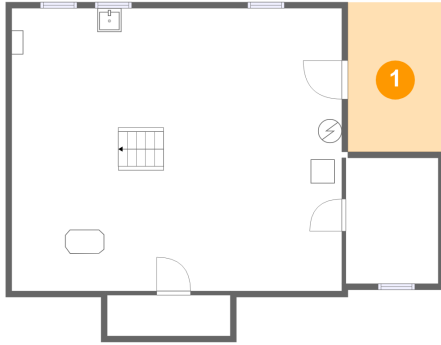

211 Wainwright Avenue, Brentwood, Allegheny County,
Pennsylvania, United States, 15227

Room dimensions

Floor 2

Total sqft: 1588

Living area: 949

#		Dimensions	sqft	Counted as living area
5	Foyer	4'1" x 3'9"	15 sq. ft	Yes
6	Kitchen	13'5" x 10'0"	130 sq. ft	Yes
7	Porch	28'9" x 13'0"	332 sq. ft	No
8	Carport	10'2" x 29'3"	297 sq. ft	No
9	Hall	8'10" x 6'1"	37 sq. ft	Yes
10	Primary Bedroom	14'4" x 11'7"	158 sq. ft	Yes
11	Bath	7'4" x 6'5"	46 sq. ft	Yes
12	Living Room	23'6" x 11'9"	266 sq. ft	Yes
13	Bedroom	11'11" x 10'2"	121 sq. ft	Yes

Home report

211 Wainwright Avenue, Brentwood, Allegheny County,
Pennsylvania, United States, 15227

Room dimensions

Floor 3

Total sqft: 515 Living area: 329

#		Dimensions	sqft	Counted as living area
14	WC	4'8" x 4'4"	10 sq. ft	Yes
15	W.I.C.	11'0" x 4'4"	23 sq. ft	Yes
16	Room	27'8" x 13'6"	206 sq. ft	Yes
17	Room	7'10" x 11'2"	70 sq. ft	Yes

1 Floor 1 - Covered Patio

Dimensions: 8'1" x 12'7"
Area: 102 sq. ft
Counted as living area: No

Heated: No
Finished: Yes
Enclosed: No
Contiguous: Yes
Permitted: Yes
Wet space: No
Addition: No
Conversion: No

2 Floor 1 - Storage

Dimensions: 7'9" x 10'7"
Area: 82 sq. ft
Counted as living area: No

Heated: No
Finished: No
Enclosed: No
Contiguous: Yes
Permitted: Yes
Wet space: No
Addition: No
Conversion: No

211 Wainwright Avenue, Brentwood, Allegheny County,
Pennsylvania, United States, 15227