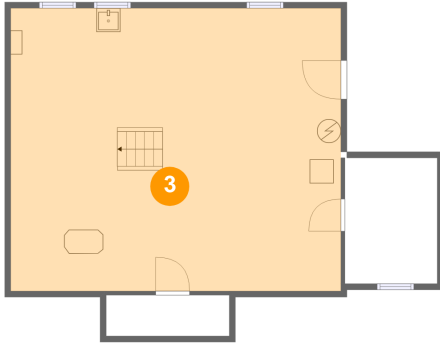

2 Floor 1 - Storage

Dimensions: 7'9" x 10'7"
Area: 82 sq. ft
Counted as living area: No

Heated: No
Finished: No
Enclosed: No
Contiguous: Yes
Permitted: Yes
Wet space: No
Addition: No
Conversion: No

211 Wainwright Avenue, Brentwood, Allegheny County,
Pennsylvania, United States, 15227

3 Floor 1 - Basement

Dimensions: 27'9" x 23'9"
Area: 658 sq. ft
Counted as living area: No

Heated: Yes
Finished: No
Enclosed: Yes
Contiguous: Yes
Permitted: Yes
Wet space: No
Addition: No
Conversion: No