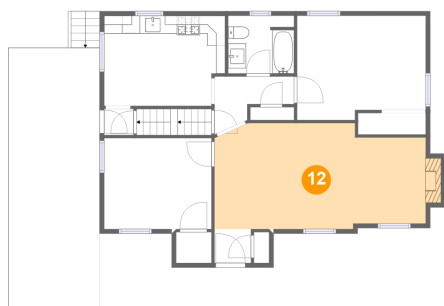

12 Floor 2 - Living Room

Dimensions: 23'6" x 11'9"
Area: 266 sq. ft
Counted as living area: Yes

Heated: Yes
Finished: Yes
Enclosed: Yes
Contiguous: Yes
Permitted: Yes
Wet space: No
Addition: No
Conversion: No