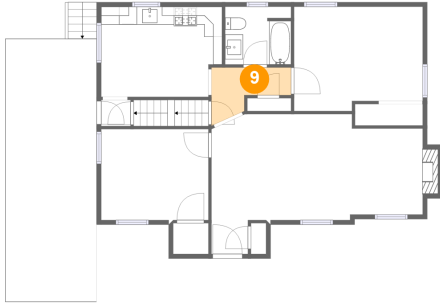

7 Floor 2 - Porch

Dimensions: 28'9" x 13'0"
Area: 332 sq. ft
Counted as living area: No

Heated: No
Finished: Yes
Enclosed: No
Contiguous: Yes
Permitted: Yes
Wet space: No
Addition: No
Conversion: No

8 Floor 2 - Carport

Dimensions: 10'2" x 29'3"
Area: 297 sq. ft
Counted as living area: No

Heated: No
Finished: Yes
Enclosed: No
Contiguous: Yes
Permitted: Yes
Wet space: No
Addition: No
Conversion: No

9 Floor 2 - Hall

Dimensions: 8'10" x 6'1"
Area: 37 sq. ft
Counted as living area: Yes