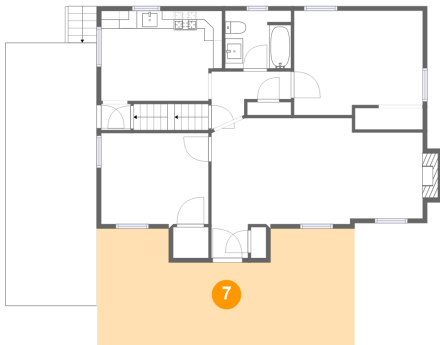

7 Floor 2 - Porch

Dimensions: 28'9" x 13'0"
Area: 332 sq. ft
Counted as living area: No

Heated: No
Finished: Yes
Enclosed: No
Contiguous: Yes
Permitted: Yes
Wet space: No
Addition: No
Conversion: No