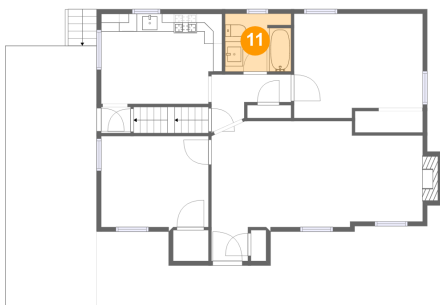

Heated: Yes
Finished: Yes
Enclosed: Yes
Contiguous: Yes
Permitted: Yes
Wet space: No
Addition: No
Conversion: No

10 Floor 2 - Primary Bedroom

Dimensions: 14'4" x 11'7"
Area: 158 sq. ft
Counted as living area: Yes

Heated: Yes
Finished: Yes
Enclosed: Yes
Contiguous: Yes
Permitted: Yes
Wet space: No
Addition: No
Conversion: No

11 Floor 2 - Bath

Dimensions: 7'4" x 6'5"
Area: 46 sq. ft
Counted as living area: Yes

Heated: Yes
Finished: Yes
Enclosed: Yes
Contiguous: Yes
Permitted: Yes
Wet space: Yes
Addition: No
Conversion: No