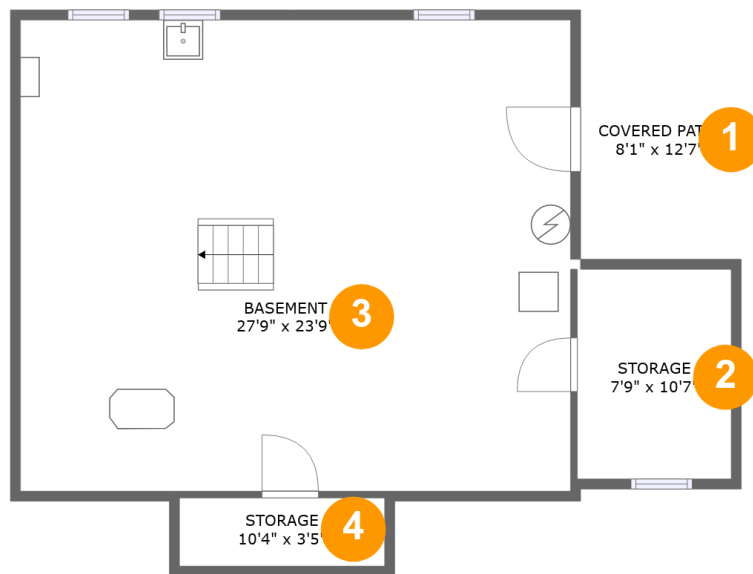

 **1,278** Gross living area sqft

 **3,052** Total sqft

Home report

211 Wainwright Avenue, Brentwood, Allegheny County, Pennsylvania, United States, 15227

Room dimensions

Floor 1

Total sqft: 949

Living area: 0

#		Dimensions	sqft	Counted as living area
1	Covered Patio	8'1" x 12'7"	102 sq. ft	No
2	Storage	7'9" x 10'7"	82 sq. ft	No
3	Basement	27'9" x 23'9"	658 sq. ft	No
4	Storage	10'4" x 3'5"	36 sq. ft	No

Home report

211 Wainwright Avenue, Brentwood, Allegheny County,
Pennsylvania, United States, 15227

Room dimensions

Floor 2

Total sqft: 1588

Living area: 949

#		Dimensions	sqft	Counted as living area
5	Foyer	4'1" x 3'9"	15 sq. ft	Yes
6	Kitchen	13'5" x 10'0"	130 sq. ft	Yes
7	Porch	28'9" x 13'0"	332 sq. ft	No
8	Carport	10'2" x 29'3"	297 sq. ft	No
9	Hall	8'10" x 6'1"	37 sq. ft	Yes
10	Primary Bedroom	14'4" x 11'7"	158 sq. ft	Yes
11	Bath	7'4" x 6'5"	46 sq. ft	Yes
12	Living Room	23'6" x 11'9"	266 sq. ft	Yes
13	Bedroom	11'11" x 10'2"	121 sq. ft	Yes

14 Floor 3 - WC

Dimensions: 4'8" x 4'4"
Area: 10 sq. ft
Counted as living area: Yes

Heated: Yes
Finished: Yes
Enclosed: Yes
Contiguous: Yes
Permitted: Yes
Wet space: Yes
Addition: No
Conversion: No

211 Wainwright Avenue, Brentwood, Allegheny County,
Pennsylvania, United States, 15227