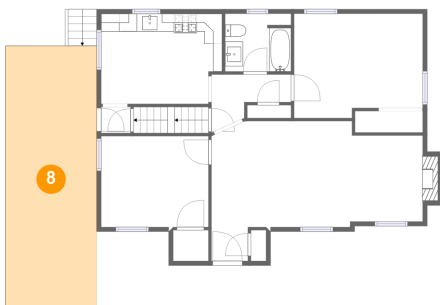

Dimensions: 4'1" x 3'9"
Area: 15 sq. ft
Counted as living area: Yes

Heated: Yes
Finished: Yes
Enclosed: Yes
Contiguous: Yes
Permitted: Yes
Wet space: No
Addition: No
Conversion: No

211 Wainwright Avenue, Brentwood, Allegheny County,
Pennsylvania, United States, 15227

6 Floor 2 - Kitchen

Dimensions: 13'5" x 10'0"
Area: 130 sq. ft
Counted as living area: Yes

Heated: Yes
Finished: Yes
Enclosed: Yes
Contiguous: Yes
Permitted: Yes
Wet space: No
Addition: No
Conversion: No

7 Floor 2 - Porch

Dimensions: 28'9" x 13'0"
Area: 332 sq. ft
Counted as living area: No

Heated: No
Finished: Yes
Enclosed: No
Contiguous: Yes
Permitted: Yes
Wet space: No
Addition: No
Conversion: No

8 Floor 2 - Carport