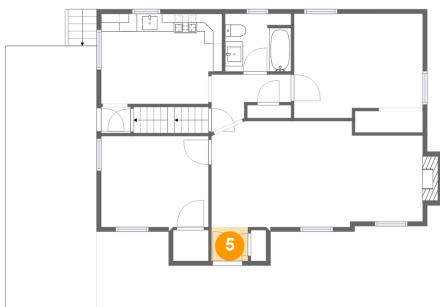

2 Floor 1 - Storage

Dimensions: 7'9" x 10'7"
Area: 82 sq. ft
Counted as living area: No

Heated: No
Finished: No
Enclosed: No
Contiguous: Yes
Permitted: Yes
Wet space: No
Addition: No
Conversion: No

211 Wainwright Avenue, Brentwood, Allegheny County,
Pennsylvania, United States, 15227

3 Floor 1 - Basement

Dimensions: 27'9" x 23'9"
Area: 658 sq. ft
Counted as living area: No

Heated: Yes
Finished: No
Enclosed: Yes
Contiguous: Yes
Permitted: Yes
Wet space: No
Addition: No
Conversion: No

4 Floor 1 - Storage

Dimensions: 10'4" x 3'5"
Area: 36 sq. ft
Counted as living area: No

Heated: No
Finished: No
Enclosed: No
Contiguous: Yes
Permitted: Yes
Wet space: No
Addition: No
Conversion: No

5 Floor 2 - Foyer

Dimensions: 4'1" x 3'9"
Area: 15 sq. ft
Counted as living area: Yes

Heated: Yes
Finished: Yes
Enclosed: Yes
Contiguous: Yes
Permitted: Yes
Wet space: No
Addition: No
Conversion: No

211 Wainwright Avenue, Brentwood, Allegheny County,
Pennsylvania, United States, 15227