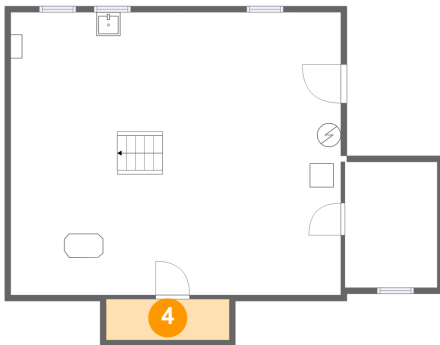

2 Floor 1 - Storage

Dimensions: 7'9" x 10'7"
Area: 82 sq. ft
Counted as living area: No

Heated: No
Finished: No
Enclosed: No
Contiguous: Yes
Permitted: Yes
Wet space: No
Addition: No
Conversion: No

211 Wainwright Avenue, Brentwood, Allegheny County,
Pennsylvania, United States, 15227

3 Floor 1 - Basement

Dimensions: 27'9" x 23'9"
Area: 658 sq. ft
Counted as living area: No

Heated: Yes
Finished: No
Enclosed: Yes
Contiguous: Yes
Permitted: Yes
Wet space: No
Addition: No
Conversion: No

4 Floor 1 - Storage

Dimensions: 10'4" x 3'5"
Area: 36 sq. ft
Counted as living area: No

Heated: No
Finished: No
Enclosed: No
Contiguous: Yes
Permitted: Yes
Wet space: No
Addition: No
Conversion: No

5 Floor 2 - Foyer