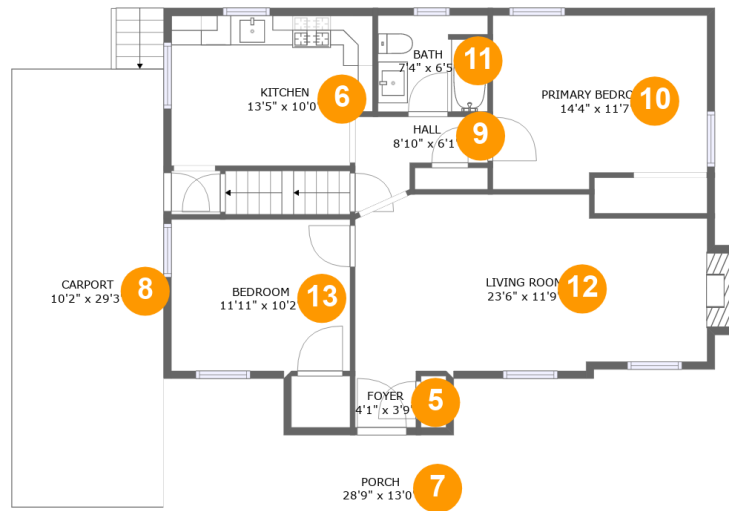

 **1,278** Gross living area sqft

 **3,052** Total sqft

Home report

211 Wainwright Avenue, Brentwood, Allegheny County, Pennsylvania, United States, 15227

Room dimensions

Floor 1

Total sqft: 949

Living area: 0

211 Wainwright Avenue, Brentwood, Allegheny County,
Pennsylvania, United States, 15227

Room dimensions

Floor 2

Total sqft: 1588

Living area: 949

#		Dimensions	sqft	Counted as living area
5	Foyer	4'1" x 3'9"	15 sq. ft	Yes
6	Kitchen	13'5" x 10'0"	130 sq. ft	Yes
7	Porch	28'9" x 13'0"	332 sq. ft	No
8	Carport	10'2" x 29'3"	297 sq. ft	No
9	Hall	8'10" x 6'1"	37 sq. ft	Yes
10	Primary Bedroom	14'4" x 11'7"	158 sq. ft	Yes
11	Bath	7'4" x 6'5"	46 sq. ft	Yes
12	Living Room	23'6" x 11'9"	266 sq. ft	Yes
13	Bedroom	11'11" x 10'2"	121 sq. ft	Yes

Home report

211 Wainwright Avenue, Brentwood, Allegheny County,
Pennsylvania, United States, 15227

Room dimensions

Floor 3

Total sqft: 515 Living area: 329

#		Dimensions	sqft	Counted as living area
14	WC	4'8" x 4'4"	10 sq. ft	Yes
15	W.I.C.	11'0" x 4'4"	23 sq. ft	Yes
16	Room	27'8" x 13'6"	206 sq. ft	Yes
17	Room	7'10" x 11'2"	70 sq. ft	Yes

14 Floor 3 - WC

Dimensions: 4'8" x 4'4"
Area: 10 sq. ft
Counted as living area: Yes

Heated: Yes
Finished: Yes
Enclosed: Yes
Contiguous: Yes
Permitted: Yes
Wet space: Yes
Addition: No
Conversion: No

211 Wainwright Avenue, Brentwood, Allegheny County,
Pennsylvania, United States, 15227