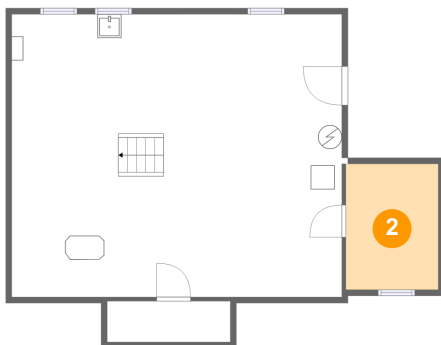

211 Wainwright Avenue, Brentwood, Allegheny County,
Pennsylvania, United States, 15227

Room dimensions

Floor 2

Total sqft: 1588

Living area: 949

#		Dimensions	sqft	Counted as living area
5	Foyer	4'1" x 3'9"	15 sq. ft	Yes
6	Kitchen	13'5" x 10'0"	130 sq. ft	Yes
7	Porch	28'9" x 13'0"	332 sq. ft	No
8	Carport	10'2" x 29'3"	297 sq. ft	No
9	Hall	8'10" x 6'1"	37 sq. ft	Yes
10	Primary Bedroom	14'4" x 11'7"	158 sq. ft	Yes
11	Bath	7'4" x 6'5"	46 sq. ft	Yes
12	Living Room	23'6" x 11'9"	266 sq. ft	Yes
13	Bedroom	11'11" x 10'2"	121 sq. ft	Yes

Home report

211 Wainwright Avenue, Brentwood, Allegheny County,
Pennsylvania, United States, 15227

Room dimensions

Floor 3

Total sqft: 515 Living area: 329

#		Dimensions	sqft	Counted as living area
14	WC	4'8" x 4'4"	10 sq. ft	Yes
15	W.I.C.	11'0" x 4'4"	23 sq. ft	Yes
16	Room	27'8" x 13'6"	206 sq. ft	Yes
17	Room	7'10" x 11'2"	70 sq. ft	Yes

1 Floor 1 - Covered Patio

Dimensions: 8'1" x 12'7"
Area: 102 sq. ft
Counted as living area: No

Heated: No
Finished: Yes
Enclosed: No
Contiguous: Yes
Permitted: Yes
Wet space: No
Addition: No
Conversion: No

2 Floor 1 - Storage

Dimensions: 7'9" x 10'7"
Area: 82 sq. ft
Counted as living area: No

Heated: No
Finished: No
Enclosed: No
Contiguous: Yes
Permitted: Yes
Wet space: No
Addition: No
Conversion: No

211 Wainwright Avenue, Brentwood, Allegheny County,
Pennsylvania, United States, 15227