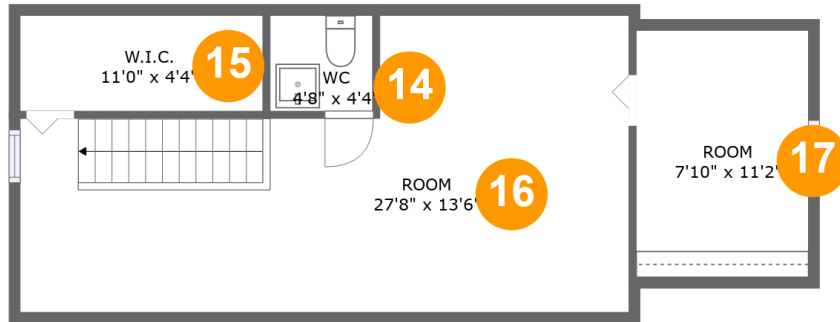

#		Dimensions	sqft	Counted as living area
1	Covered Patio	8'1" x 12'7"	102 sq. ft	No
2	Storage	7'9" x 10'7"	82 sq. ft	No
3	Basement	27'9" x 23'9"	658 sq. ft	No
4	Storage	10'4" x 3'5"	36 sq. ft	No

Home report

211 Wainwright Avenue, Brentwood, Allegheny County,
Pennsylvania, United States, 15227

Room dimensions

Floor 2

Total sqft: 1588

Living area: 949

#		Dimensions	sqft	Counted as living area
5	Foyer	4'1" x 3'9"	15 sq. ft	Yes
6	Kitchen	13'5" x 10'0"	130 sq. ft	Yes
7	Porch	28'9" x 13'0"	332 sq. ft	No
8	Carport	10'2" x 29'3"	297 sq. ft	No
9	Hall	8'10" x 6'1"	37 sq. ft	Yes
10	Primary Bedroom	14'4" x 11'7"	158 sq. ft	Yes
11	Bath	7'4" x 6'5"	46 sq. ft	Yes
12	Living Room	23'6" x 11'9"	266 sq. ft	Yes
13	Bedroom	11'11" x 10'2"	121 sq. ft	Yes

Home report

211 Wainwright Avenue, Brentwood, Allegheny County,
Pennsylvania, United States, 15227

Room dimensions

Floor 3

Total sqft: 515 Living area: 329

#		Dimensions	sqft	Counted as living area
14	WC	4'8" x 4'4"	10 sq. ft	Yes
15	W.I.C.	11'0" x 4'4"	23 sq. ft	Yes
16	Room	27'8" x 13'6"	206 sq. ft	Yes
17	Room	7'10" x 11'2"	70 sq. ft	Yes

2 Floor 1 - Storage

Dimensions: 7'9" x 10'7"
Area: 82 sq. ft
Counted as living area: No

Heated: No
Finished: No
Enclosed: No
Contiguous: Yes
Permitted: Yes
Wet space: No
Addition: No
Conversion: No

211 Wainwright Avenue, Brentwood, Allegheny County,
Pennsylvania, United States, 15227