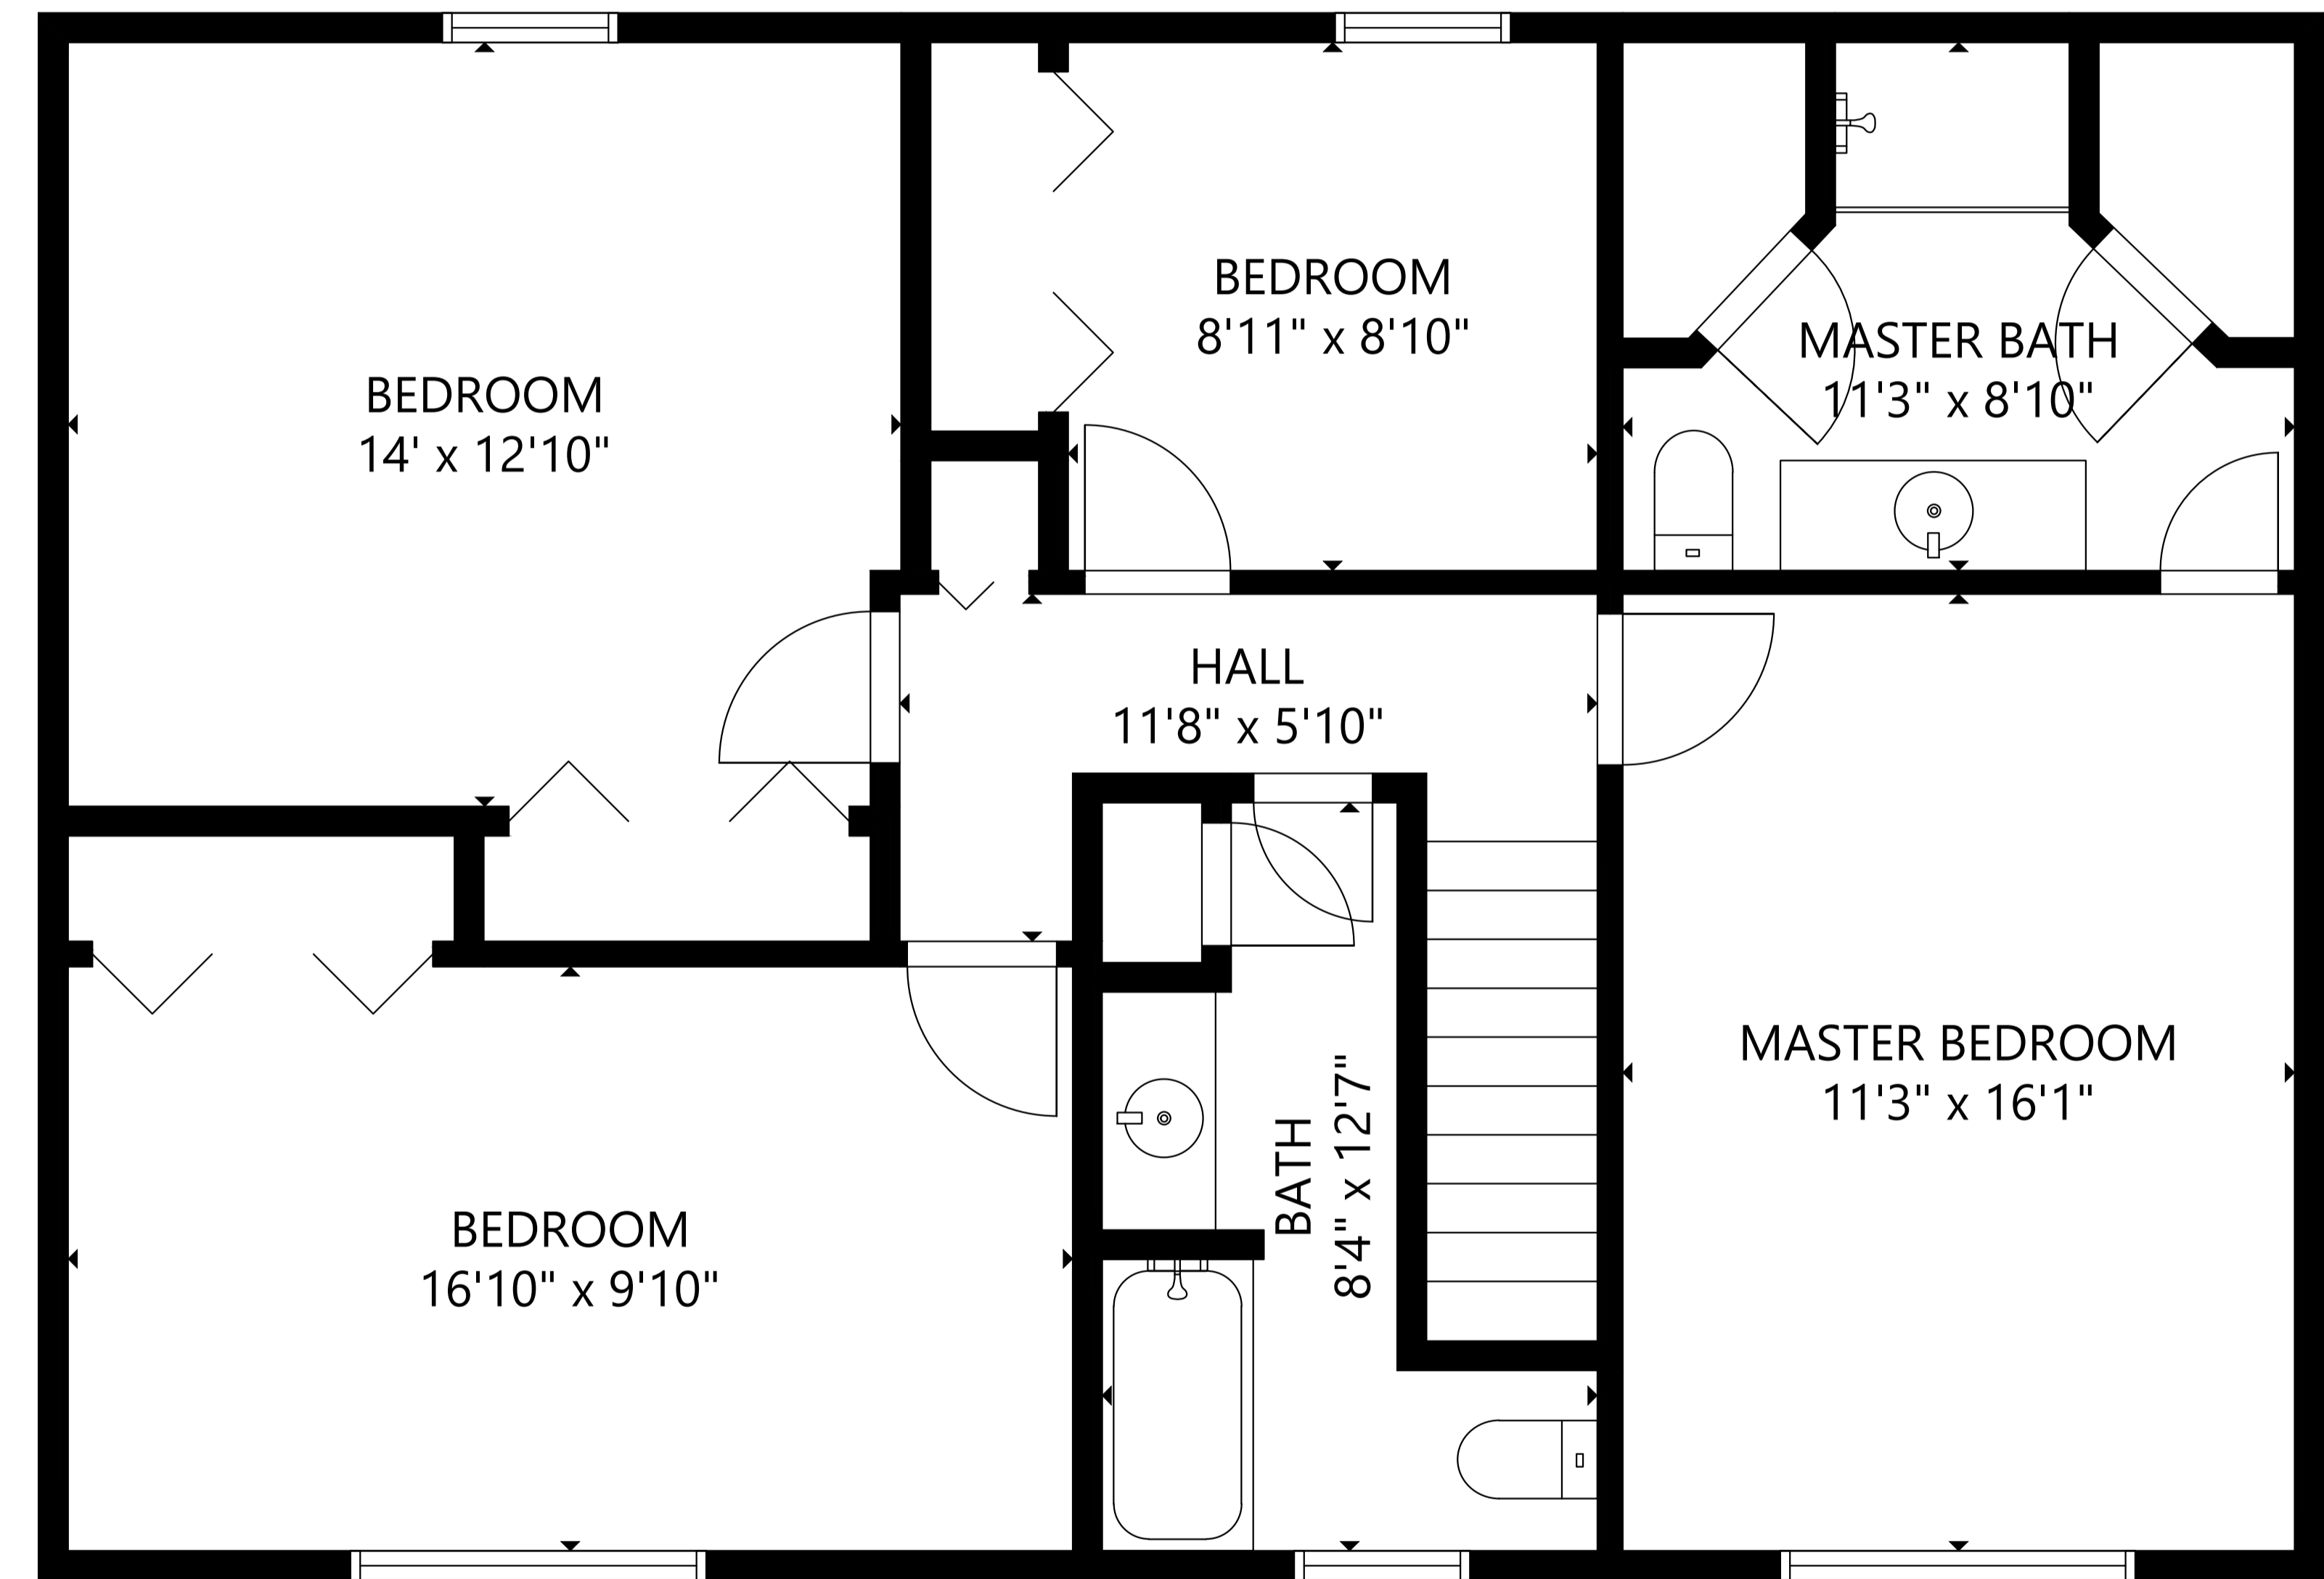

FLOOR 1

FLOOR 2

GROSS INTERNAL AREA  
 TOTAL: 1,738 sq ft  
 FLOOR 1: 792 sq ft, FLOOR 2: 946 sq ft  
 SIZE AND DIMENSIONS ARE APPROXIMATE, ACTUAL MAY VARY.