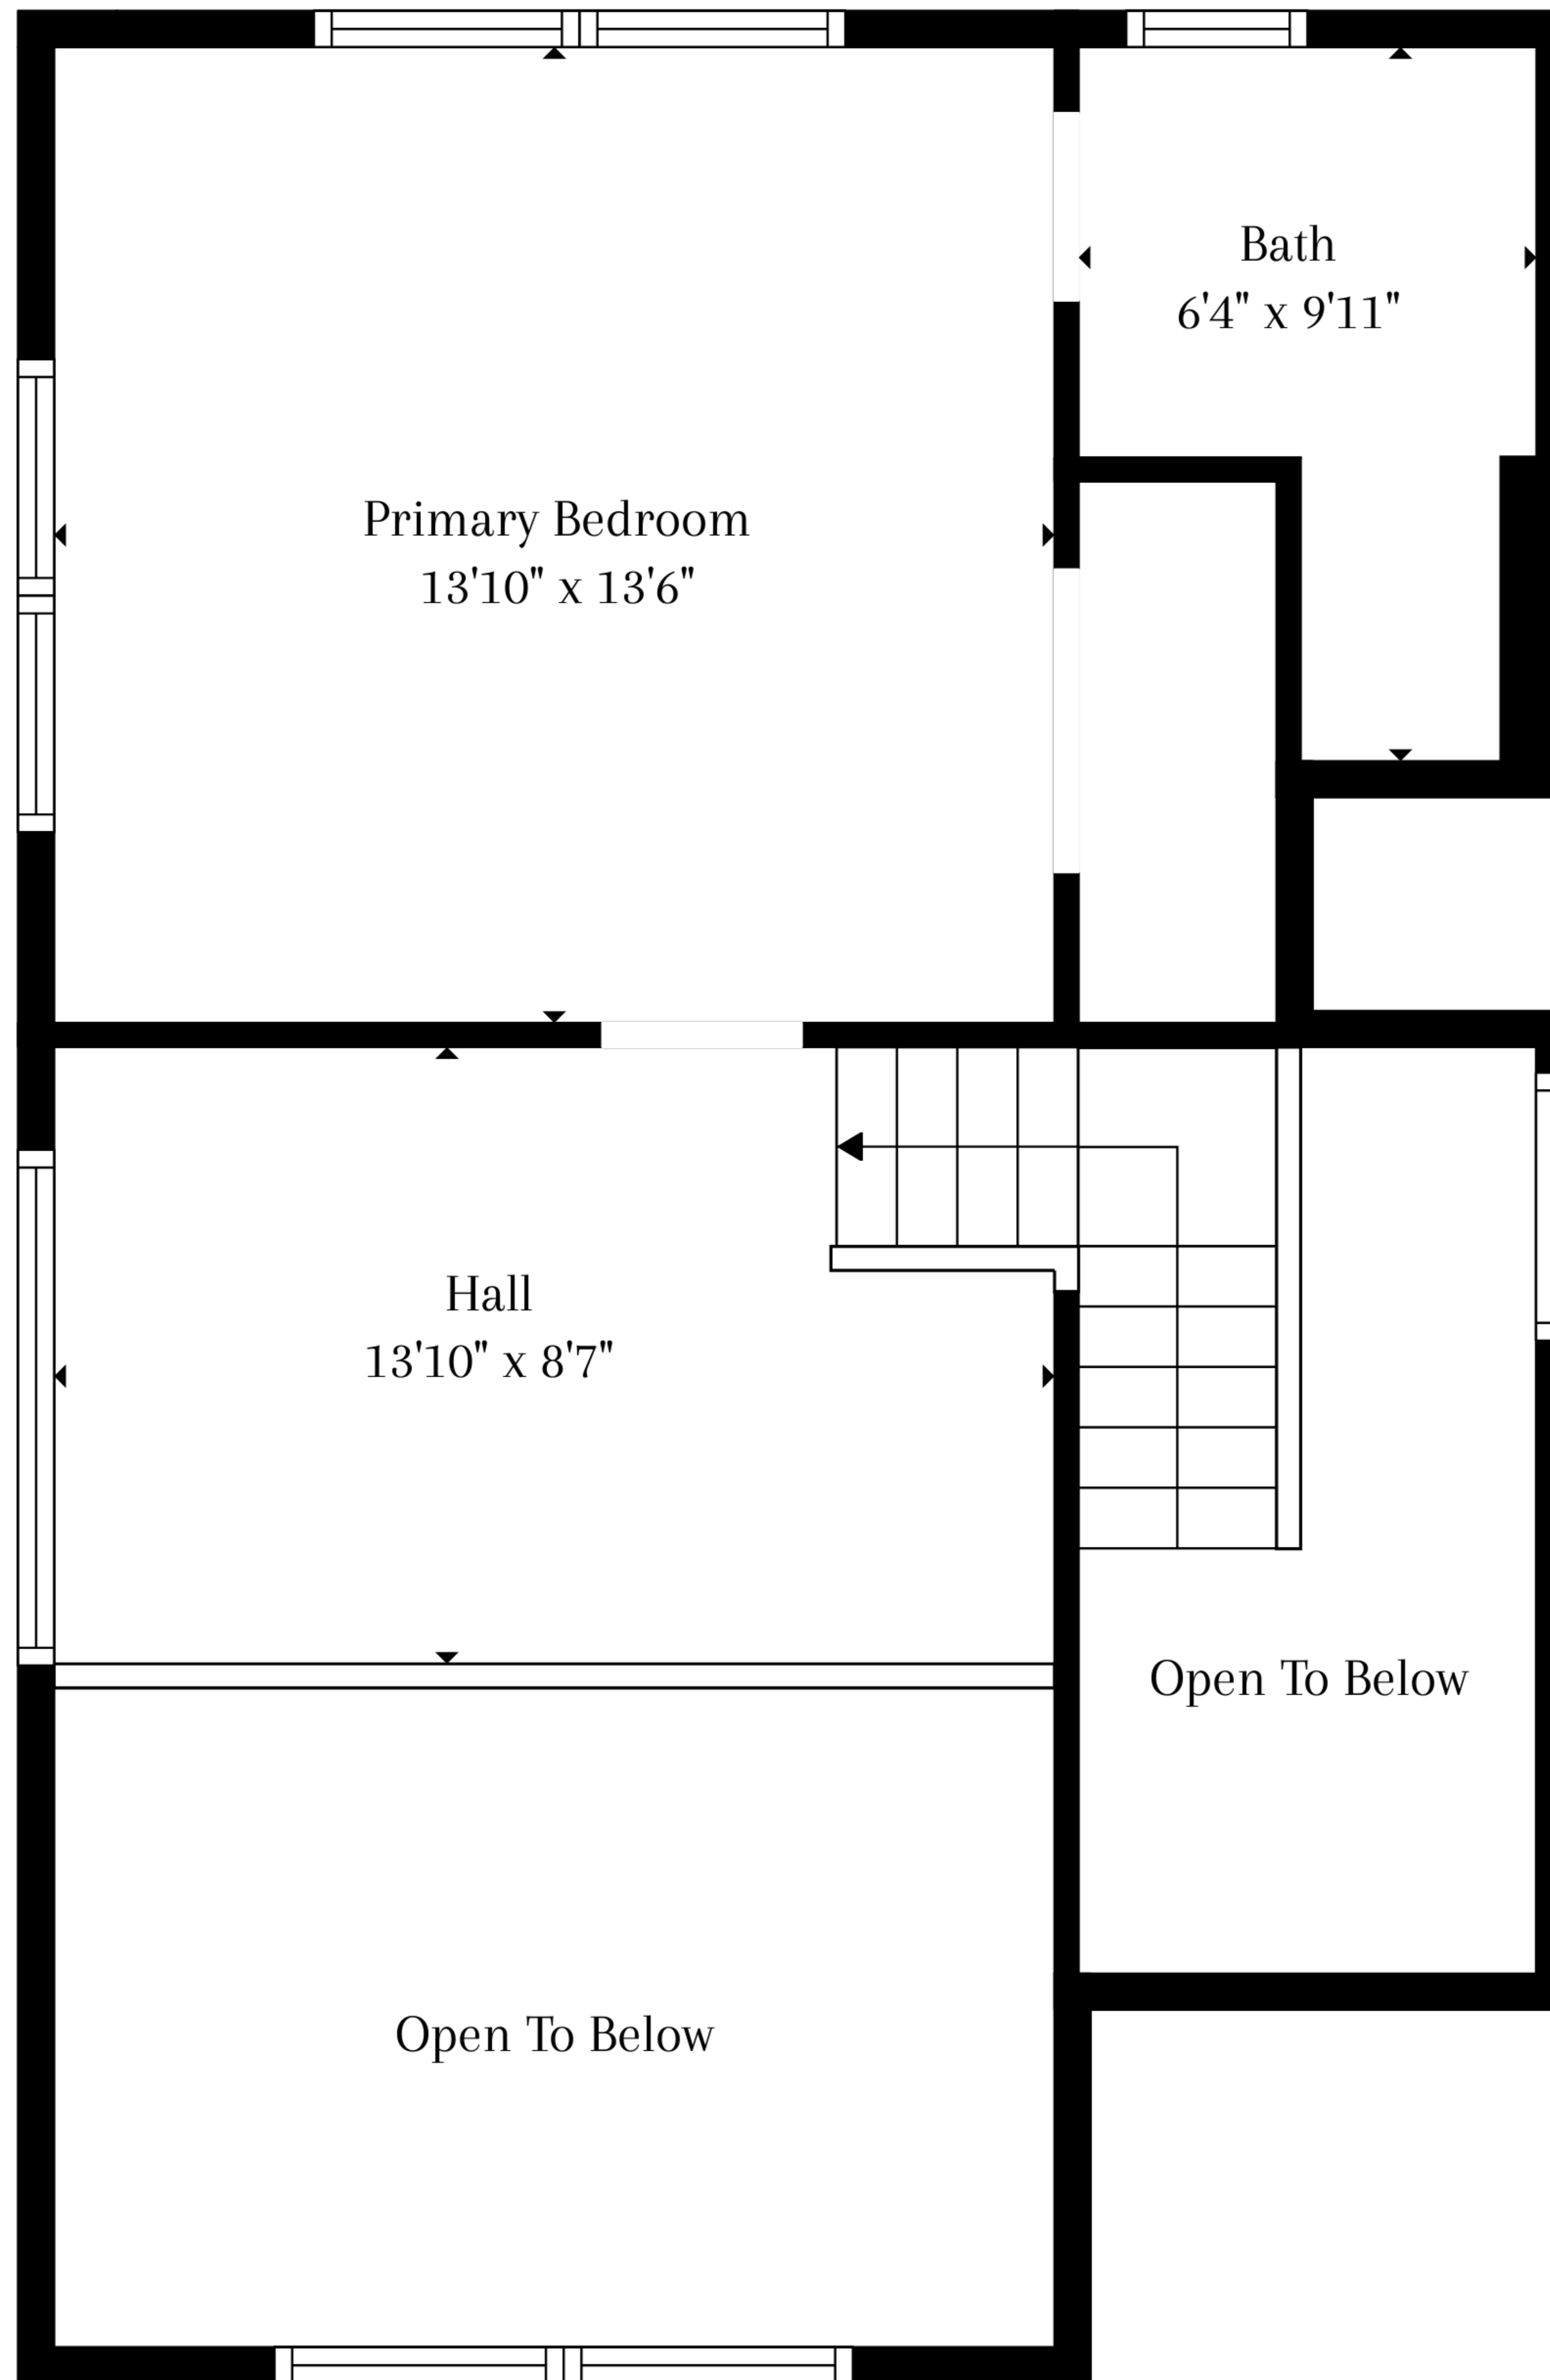

TOTAL: 1990 sq. ft
 FLOOR 1: 1571 sq. ft, FLOOR 2: 419 sq. ft
 EXCLUDED AREAS: GARAGE: 419 sq. ft, OPEN TO BELOW: 188 sq. ft

TOTAL: 1990 sq. ft
FLOOR 1: 1571 sq. ft, FLOOR 2: 419 sq. ft
EXCLUDED AREAS: GARAGE: 419 sq. ft, OPEN TO BELOW: 188 sq. ft

Floor 1

Floor 2

TOTAL: 1990 sq. ft
 FLOOR 1: 1571 sq. ft, FLOOR 2: 419 sq. ft
 EXCLUDED AREAS: GARAGE: 419 sq. ft, OPEN TO BELOW: 188 sq. ft