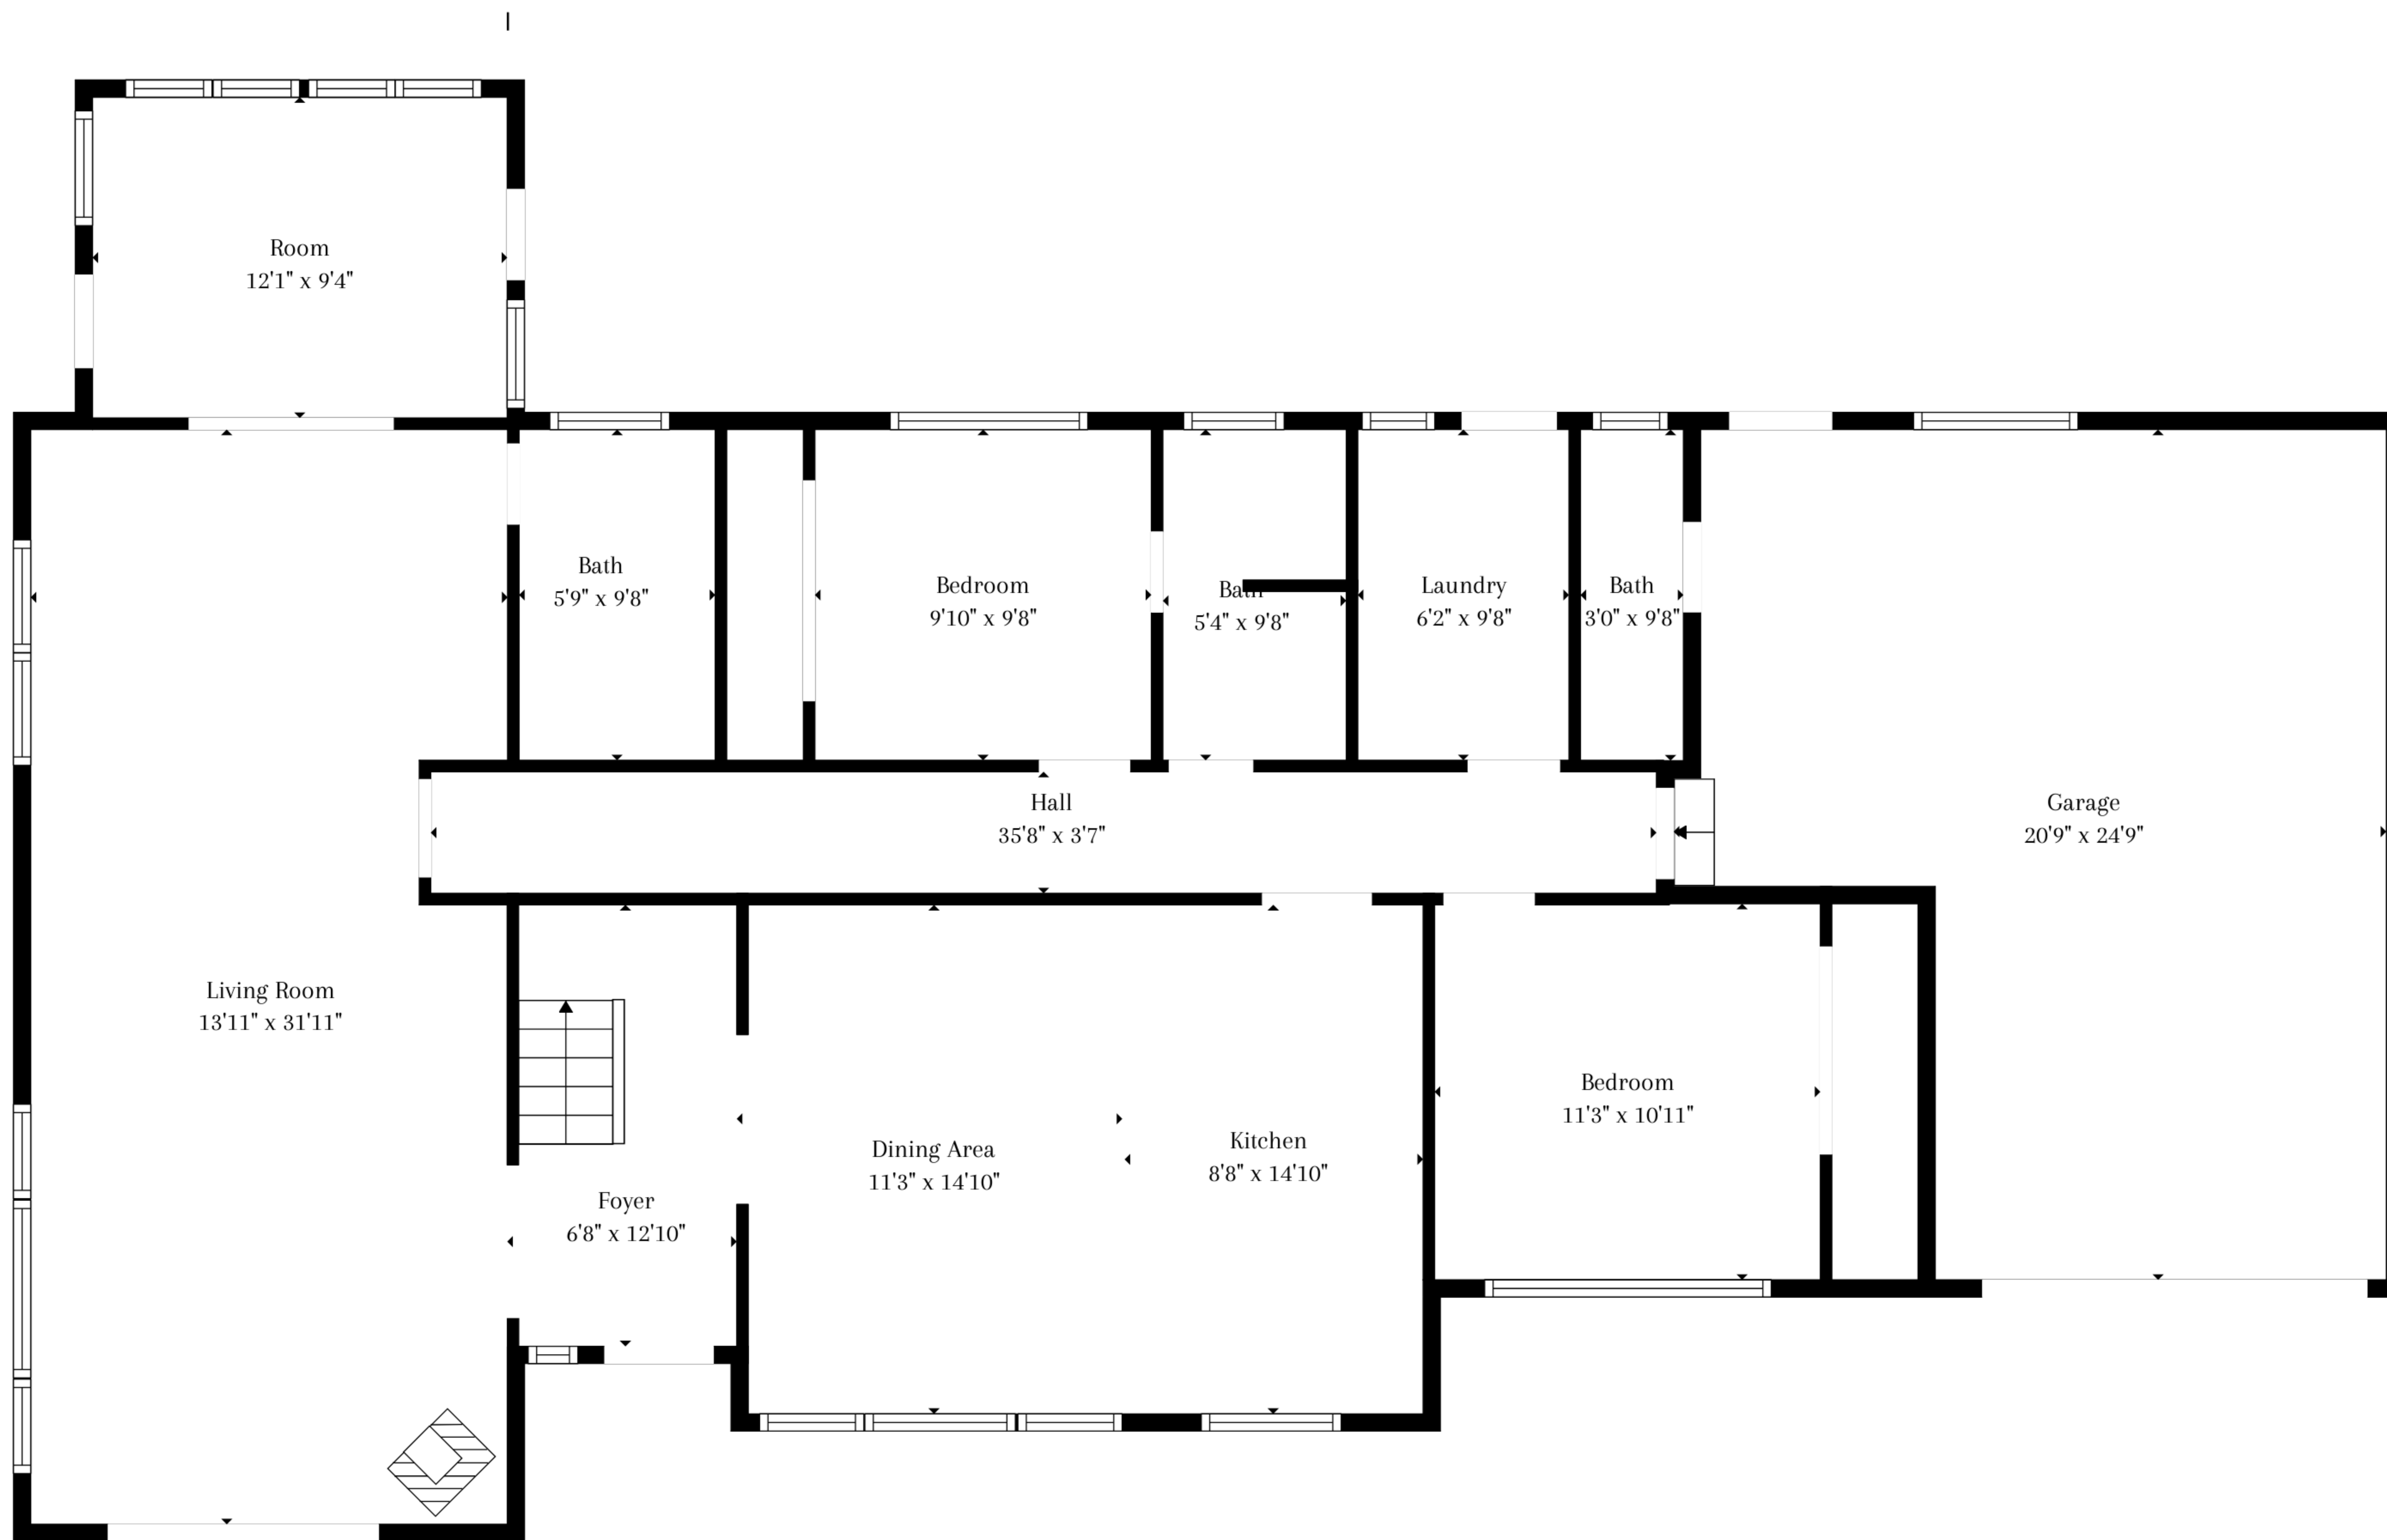

TOTAL: 1990 sq. ft
 FLOOR 1: 1571 sq. ft, FLOOR 2: 419 sq. ft
 EXCLUDED AREAS: GARAGE: 419 sq. ft, OPEN TO BELOW: 188 sq. ft

TOTAL: 1990 sq. ft
FLOOR 1: 1571 sq. ft, FLOOR 2: 419 sq. ft
EXCLUDED AREAS: GARAGE: 419 sq. ft, OPEN TO BELOW: 188 sq. ft

Floor 1

Floor 2

TOTAL: 1990 sq. ft
 FLOOR 1: 1571 sq. ft, FLOOR 2: 419 sq. ft
 EXCLUDED AREAS: GARAGE: 419 sq. ft, OPEN TO BELOW: 188 sq. ft