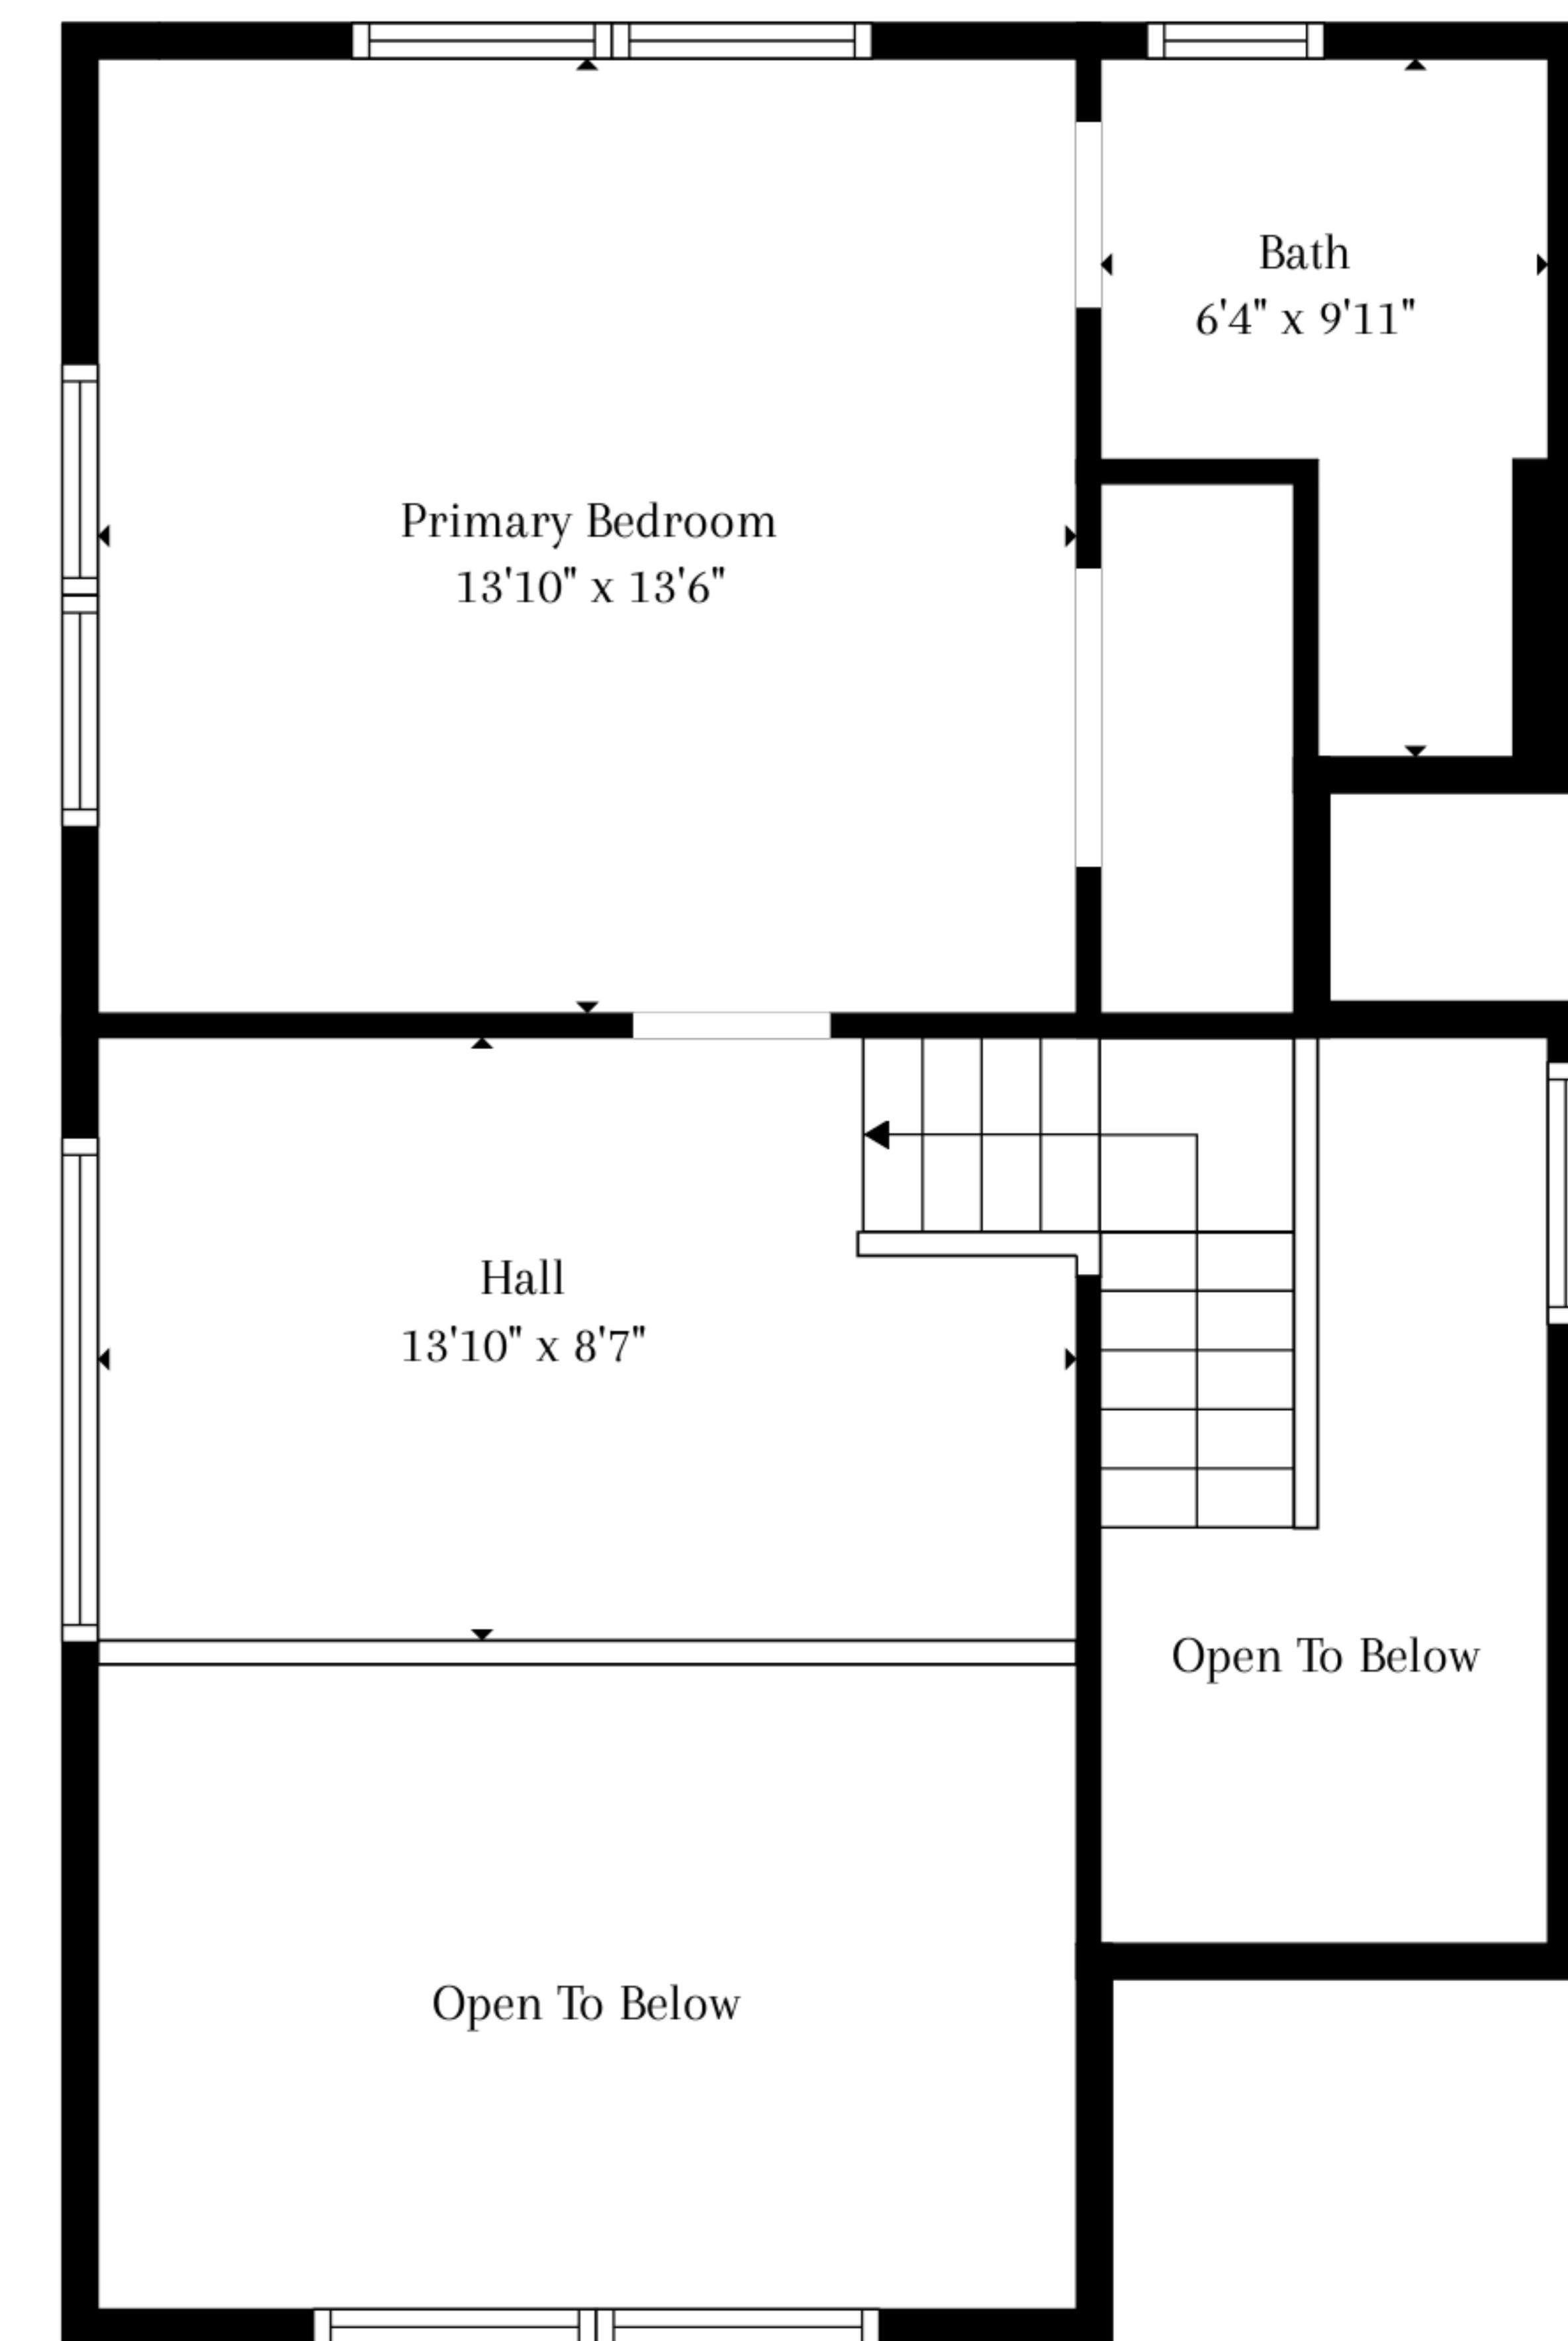

TOTAL: 1990 sq. ft
 FLOOR 1: 1571 sq. ft, FLOOR 2: 419 sq. ft
 EXCLUDED AREAS: GARAGE: 419 sq. ft, OPEN TO BELOW: 188 sq. ft

TOTAL: 1990 sq. ft
FLOOR 1: 1571 sq. ft, FLOOR 2: 419 sq. ft
EXCLUDED AREAS: GARAGE: 419 sq. ft, OPEN TO BELOW: 188 sq. ft

Floor 1

Floor 2

TOTAL: 1990 sq. ft
 FLOOR 1: 1571 sq. ft, FLOOR 2: 419 sq. ft
 EXCLUDED AREAS: GARAGE: 419 sq. ft, OPEN TO BELOW: 188 sq. ft