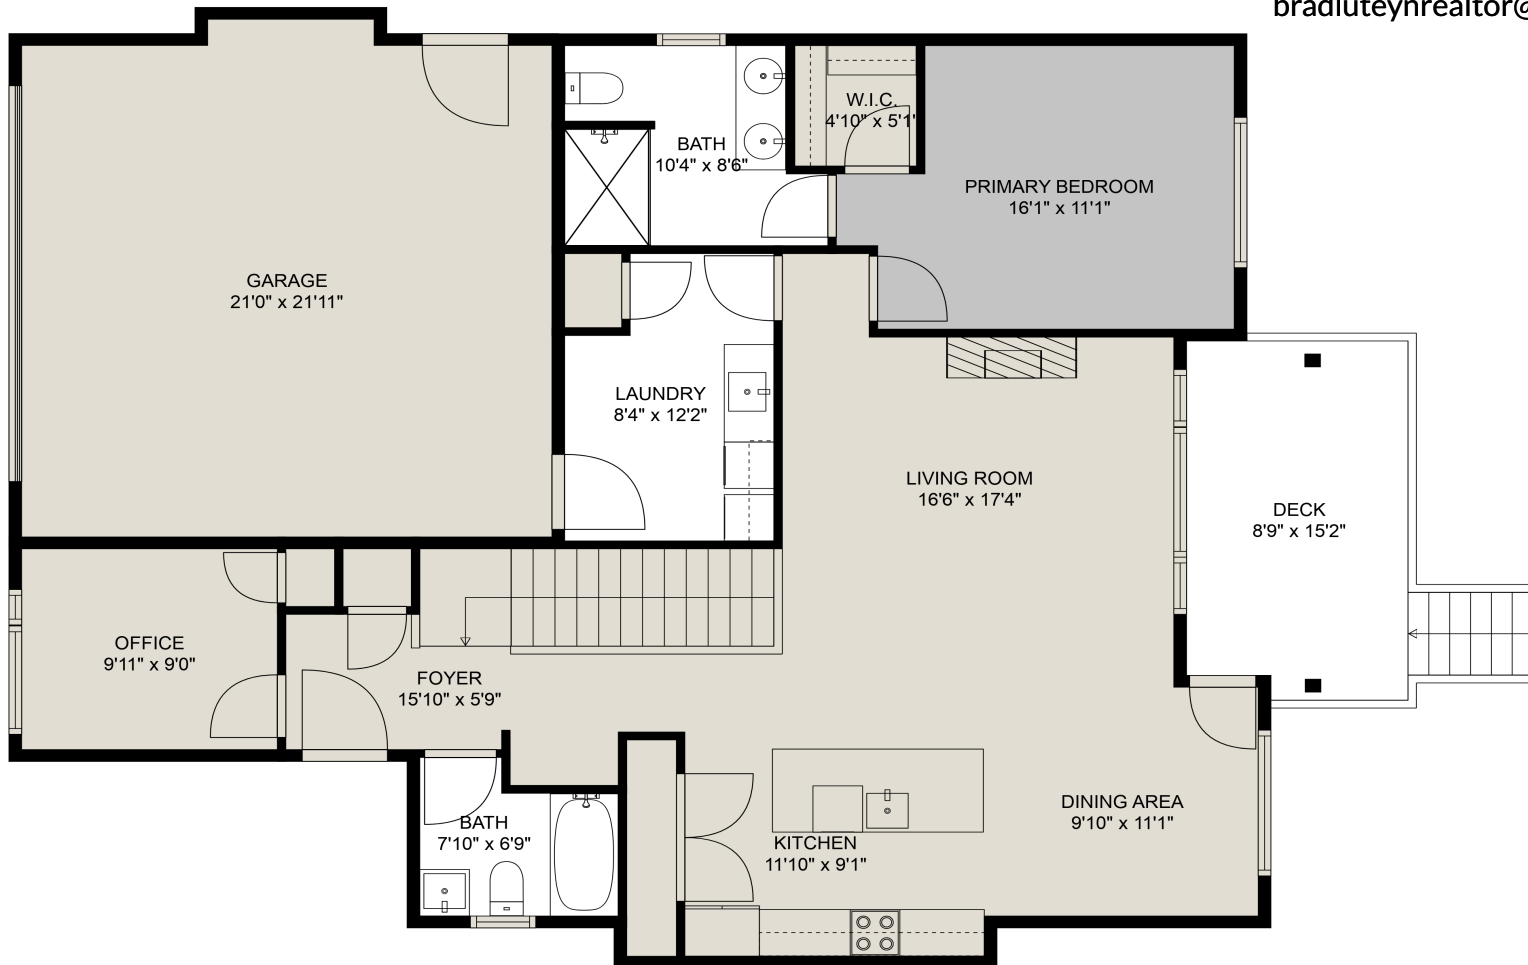

46213 Hakweles Rd

Brad Luteyn
604-991-7976

bradluteynrealtor@gmail.com

Estimated Areas:

Main Floor: 1257 sq. ft (unfinished storage 354 sq ft)

Above Main: 1292 sq. ft

Total: 2549 Sq. Ft

46213 Hakweles Rd

Brad Luteyn
604-991-7976

bradluteynrealtor@gmail.com

Estimated Areas:

Main Floor: 1257 sq. ft (unfinished storage 354 sq ft)

Above Main: 1292 sq. ft

Total: 2549 Sq. Ft

46213 Hakweles Rd

Brad Luteyn
604-991-7976

bradluteynrealtor@gmail.com

Estimated Areas:
Main Floor: 1257 sq. ft (unfinished storage 354 sq ft)
Above Main: 1292 sq. ft
Total: 2549 Sq. Ft