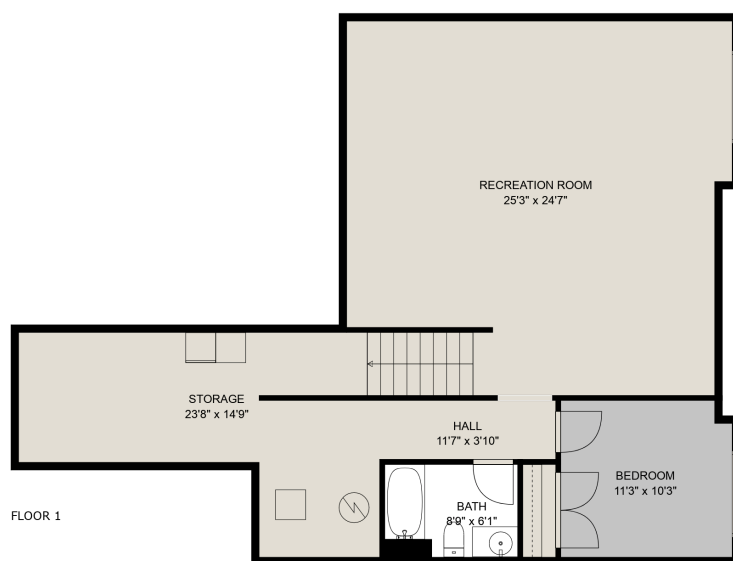

46213 Hakweles Rd

Brad Luteyn
604-991-7976

bradluteynrealtor@gmail.com

Estimated Areas:

Main Floor: 1257 sq. ft (unfinished storage 354 sq ft)

Above Main: 1292 sq. ft

Total: 2549 Sq. Ft

46213 Hakweles Rd

Brad Luteyn
604-991-7976

bradluteynrealtor@gmail.com

Estimated Areas:

Main Floor: 1257 sq. ft (unfinished storage 354 sq ft)

Above Main: 1292 sq. ft

Total: 2549 Sq. Ft

46213 Hakweles Rd

Brad Luteyn
604-991-7976

bradluteynrealtor@gmail.com

Estimated Areas:
Main Floor: 1257 sq. ft (unfinished storage 354 sq ft)
Above Main: 1292 sq. ft
Total: 2549 Sq. Ft