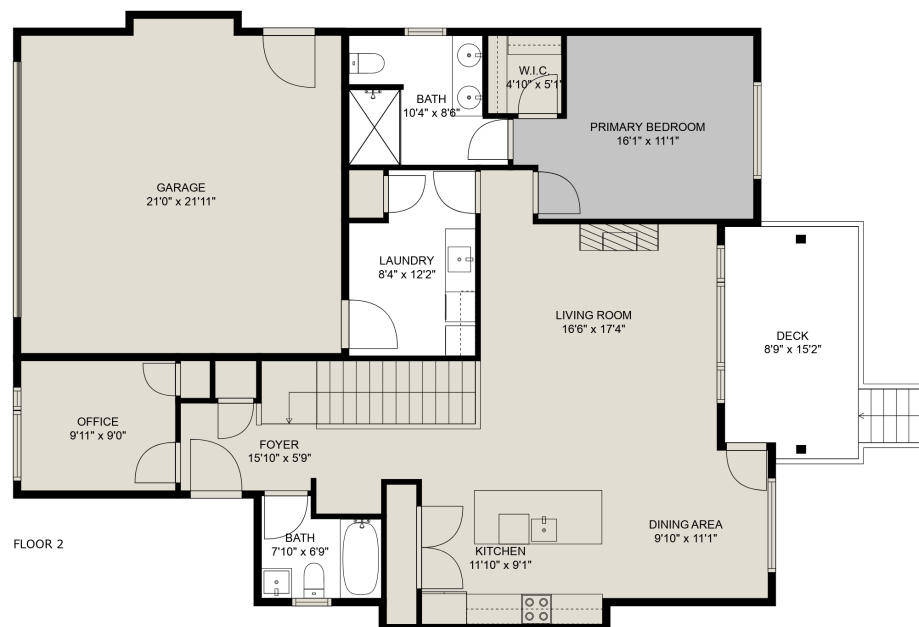

46213 Hakweles Rd

Brad Luteyn
604-991-7976

bradluteynrealtor@gmail.com

Estimated Areas:

Main Floor: 1257 sq. ft (unfinished storage 354 sq ft)

Above Main: 1292 sq. ft

Total: 2549 Sq. Ft

46213 Hakweles Rd

Brad Luteyn
604-991-7976

bradluteynrealtor@gmail.com

Estimated Areas:

Main Floor: 1257 sq. ft (unfinished storage 354 sq ft)

Above Main: 1292 sq. ft

Total: 2549 Sq. Ft

46213 Hakweles Rd

Brad Luteyn
604-991-7976

bradluteynrealtor@gmail.com

Estimated Areas:
Main Floor: 1257 sq. ft (unfinished storage 354 sq ft)
Above Main: 1292 sq. ft
Total: 2549 Sq. Ft