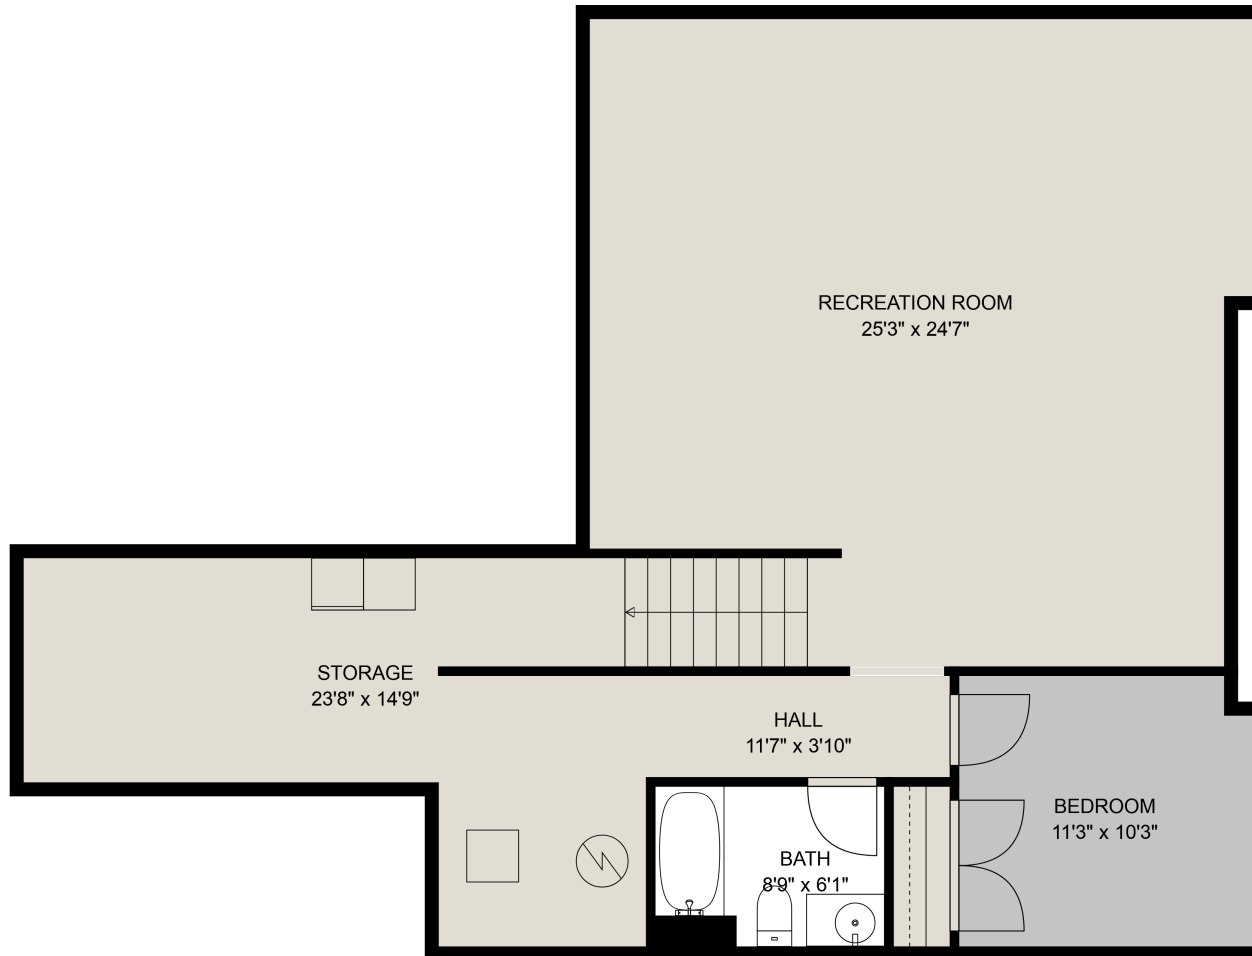

46213 Hakweles Rd

Brad Luteyn
604-991-7976

bradluteynrealtor@gmail.com

Estimated Areas:

Main Floor: 1257 sq. ft (unfinished storage 354 sq ft)

Above Main: 1292 sq. ft

Total: 2549 Sq. Ft

46213 Hakweles Rd

Brad Luteyn
604-991-7976

bradluteynrealtor@gmail.com

Estimated Areas:

Main Floor: 1257 sq. ft (unfinished storage 354 sq ft)

Above Main: 1292 sq. ft

Total: 2549 Sq. Ft

46213 Hakweles Rd

Brad Luteyn
604-991-7976

bradluteynrealtor@gmail.com

Estimated Areas:
Main Floor: 1257 sq. ft (unfinished storage 354 sq ft)
Above Main: 1292 sq. ft
Total: 2549 Sq. Ft