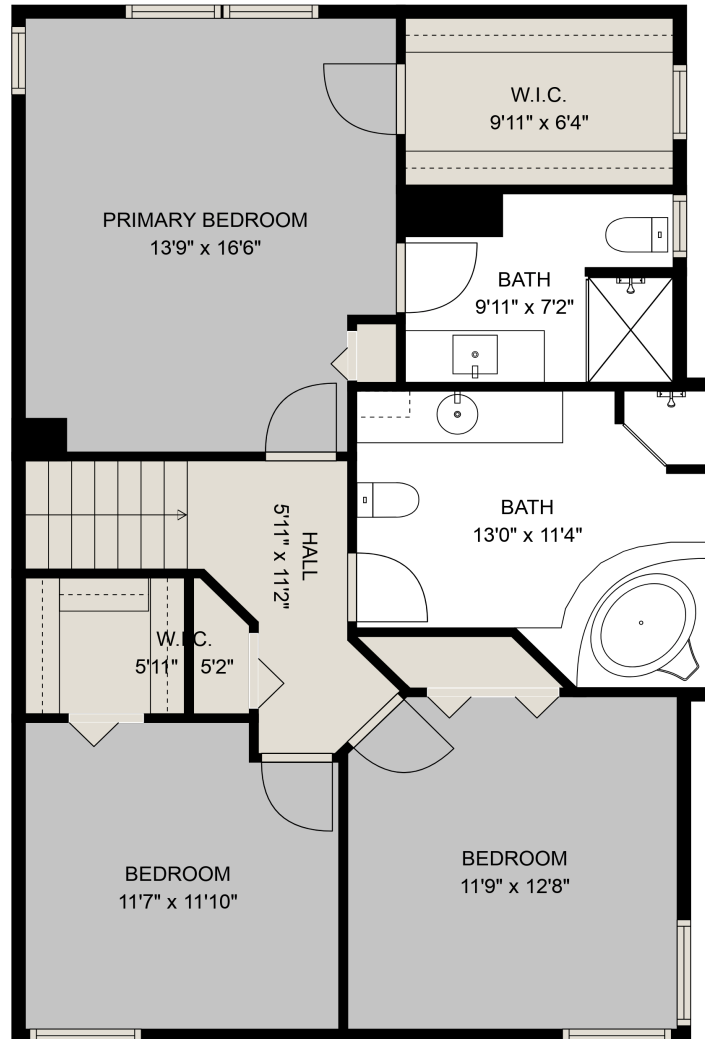

Estimated Areas:

Main Floor: 2384 sq. ft (202 sq. ft unfinished)

Above Main: 1005 sq. ft

Total: 3389 Sq. Ft

CENTURY 21.

228 Water Ave

Marcy Miletich

604 362 0443

marcy.miletich@century21.ca

Estimated Areas:

Main Floor: 2384 sq. ft (202 sq. ft unfinished)

Above Main: 1005 sq. ft

Total: 3389 Sq. Ft

CENTURY 21.

228 Water Ave

Marcy Miletich

604 362 0443

marcy.miletich@century21.ca

Estimated Areas:

Main Floor: 2384 sq. ft (202 sq. ft unfinished)

Above Main: 1005 sq. ft

Total: 3389 Sq. Ft