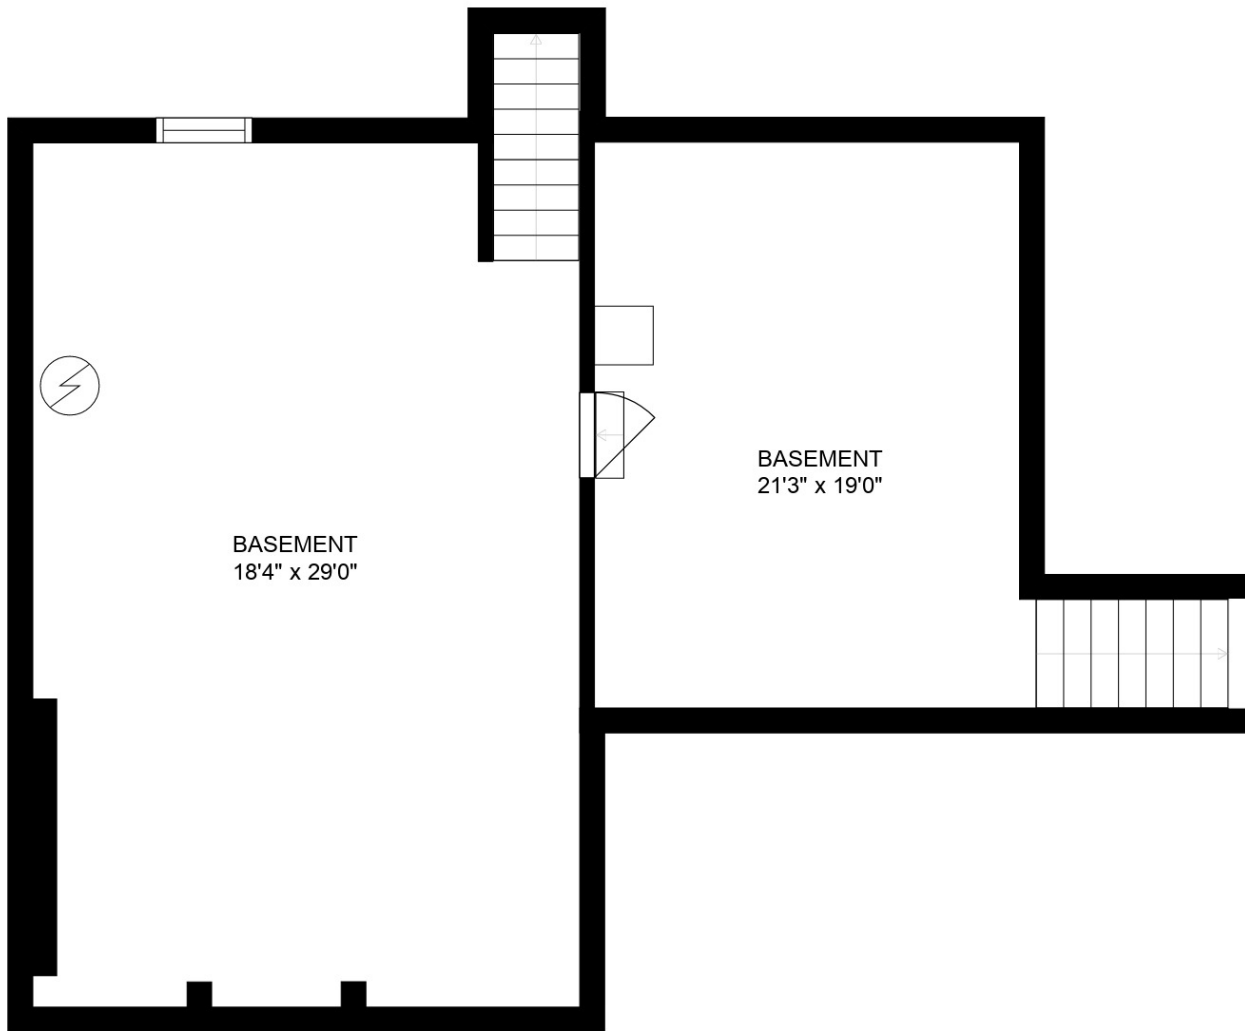

Estimated areas

SIZES AND DIMENSIONS ARE APPROXIMATE. ACTUAL MAY VARY.