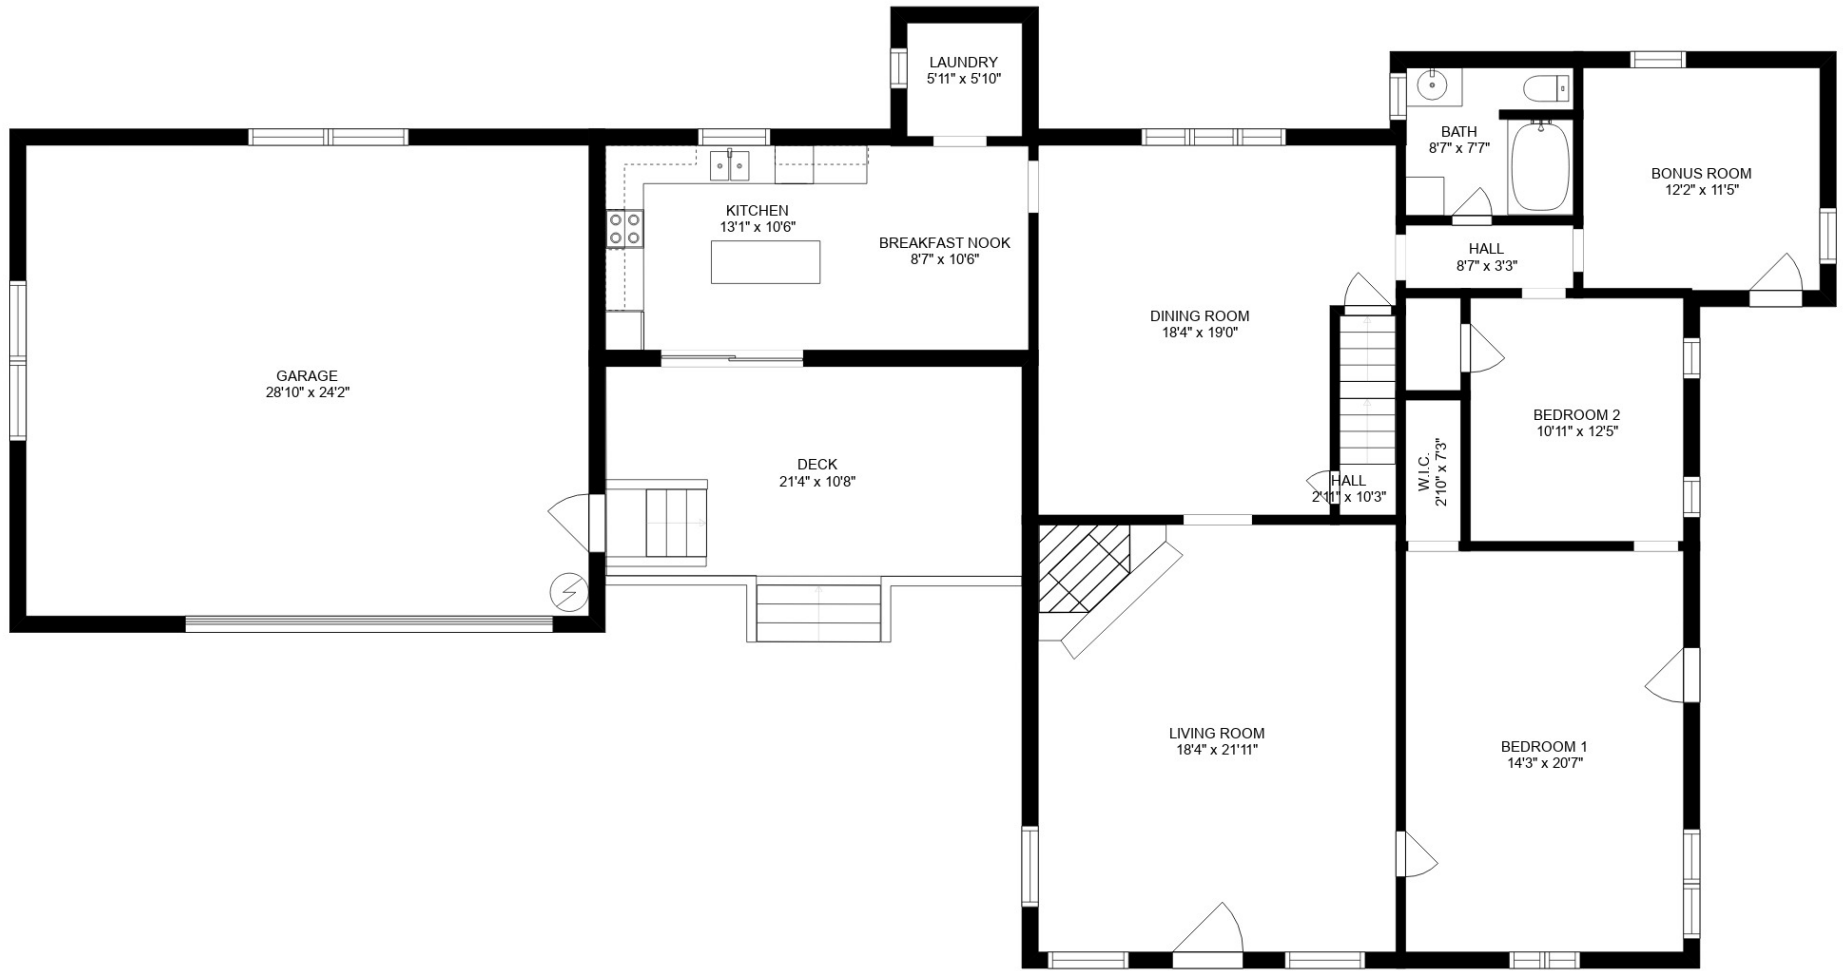

Estimated areas

SIZES AND DIMENSIONS ARE APPROXIMATE. ACTUAL MAY VARY.