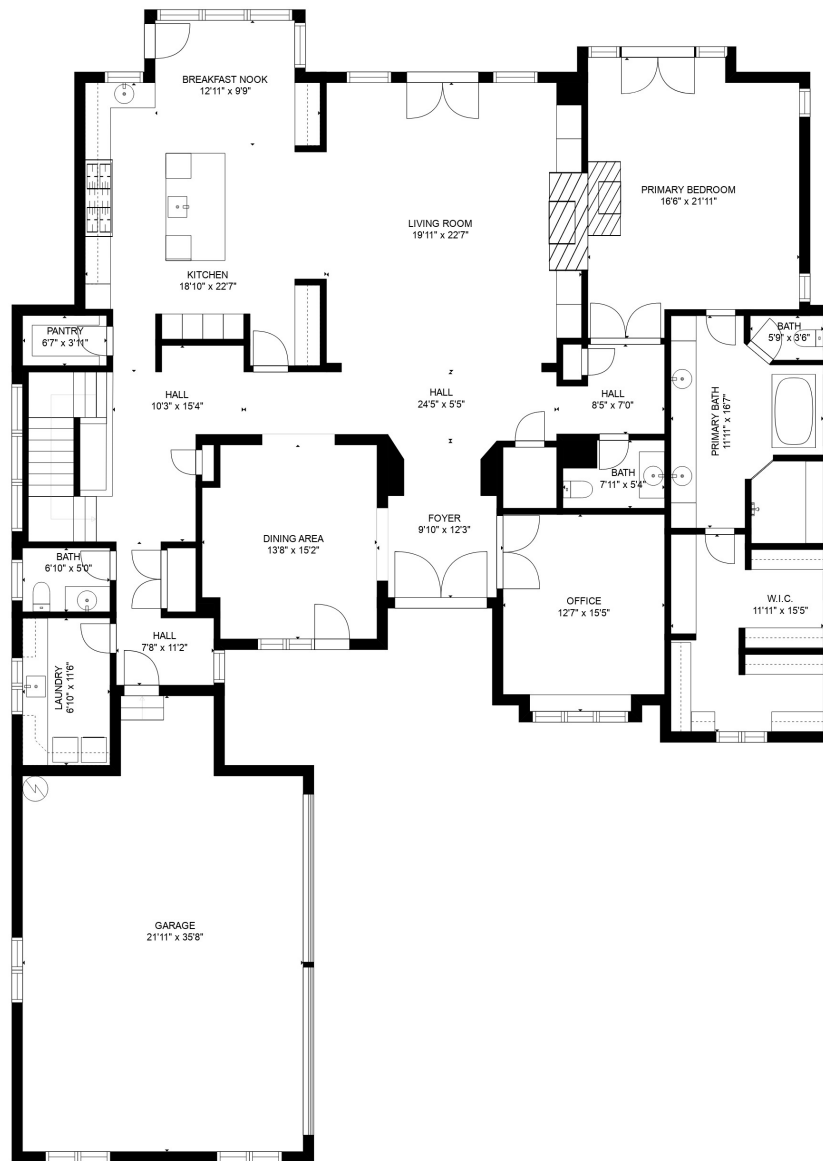

FLOOR 1

FLOOR 2

Estimated areas

GLA FLOOR 1: 0 sq. ft, excluded 2983 sq. ft
 GLA FLOOR 2: 3118 sq. ft, excluded 769 sq. ft
 Total GLA 3118 sq. ft, total scanned area 6870 sq. ft

SIZES AND DIMENSIONS ARE APPROXIMATE, ACTUAL MAY VARY.

Estimated areas

GLA FLOOR 1: 0 sq. ft, excluded 2983 sq. ft
 GLA FLOOR 2: 3118 sq. ft, excluded 769 sq. ft
 Total GLA 3118 sq. ft, total scanned area 6870 sq. ft

SIZES AND DIMENSIONS ARE APPROXIMATE, ACTUAL MAY VARY.