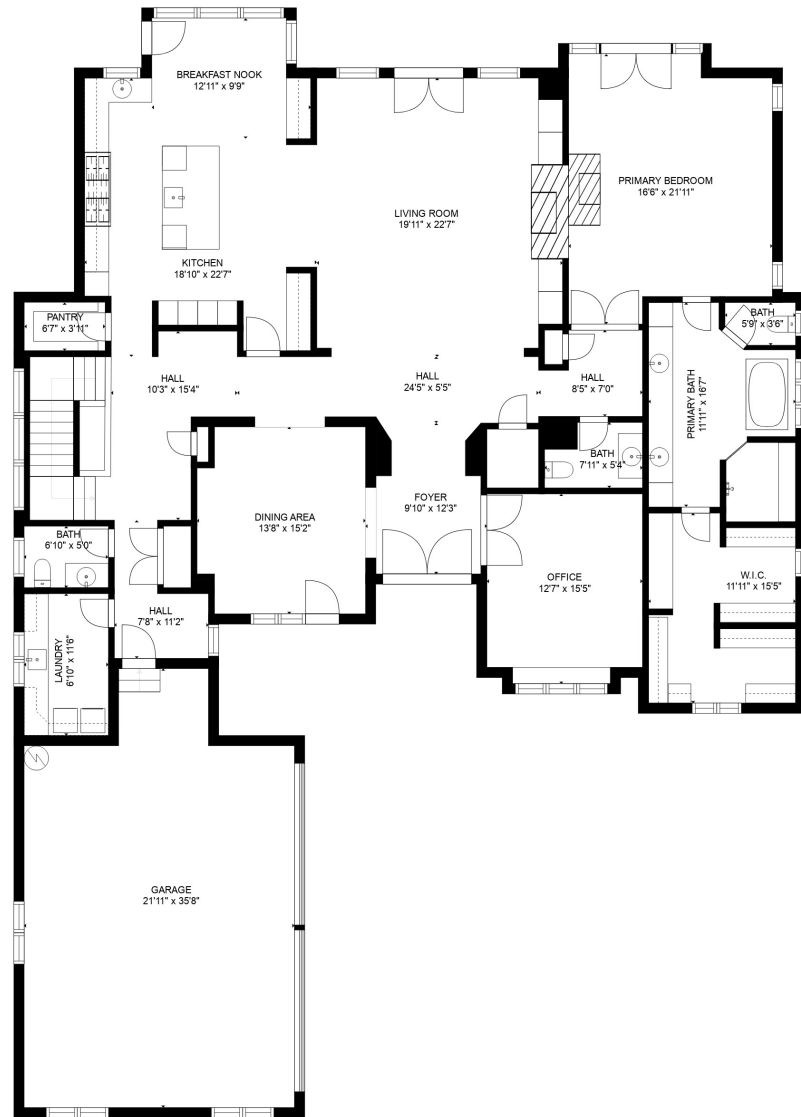

FLOOR 1

FLOOR 2

Estimated areas

GLA FLOOR 1: 0 sq. ft, excluded 2983 sq. ft
 GLA FLOOR 2: 3118 sq. ft, excluded 769 sq. ft
 Total GLA 3118 sq. ft, total scanned area 6870 sq. ft

SIZES AND DIMENSIONS ARE APPROXIMATE, ACTUAL MAY VARY.

Estimated areas

GLA FLOOR 1: 0 sq. ft, excluded 2983 sq. ft
 GLA FLOOR 2: 3118 sq. ft, excluded 769 sq. ft
 Total GLA 3118 sq. ft, total scanned area 6870 sq. ft

SIZES AND DIMENSIONS ARE APPROXIMATE, ACTUAL MAY VARY.