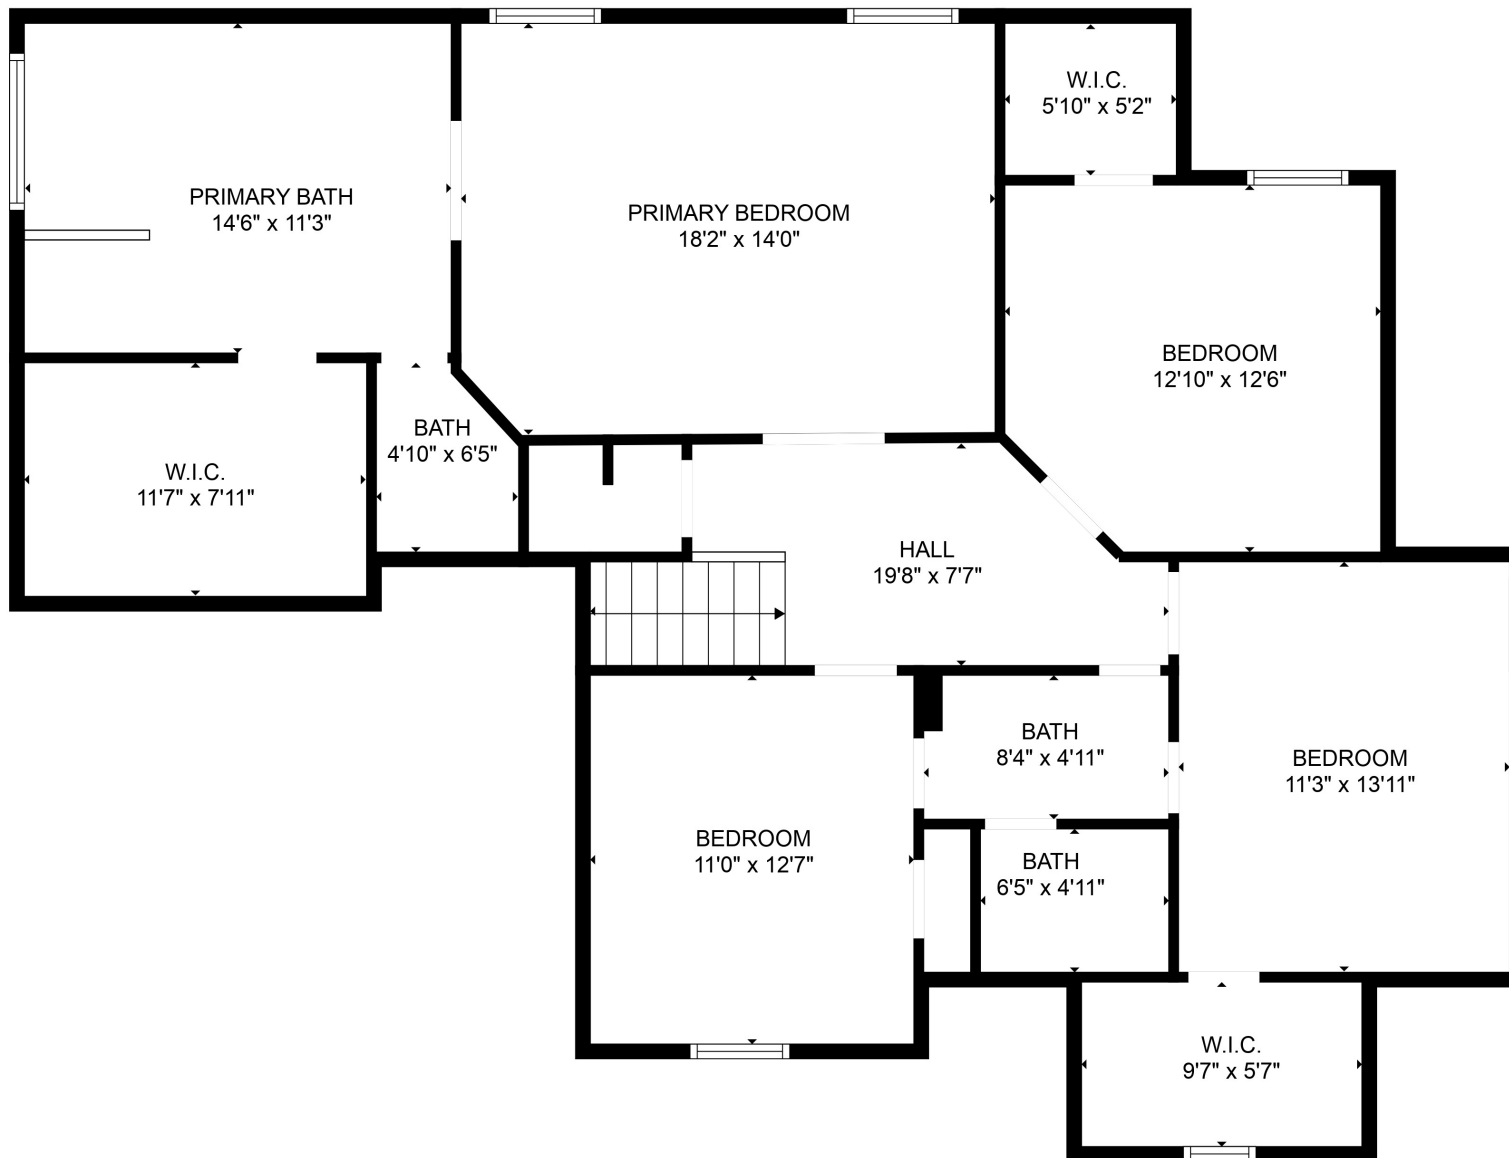

Total scanned area: 4055 sq. ft

Total scanned area: 4055 sq. ft

MEASUREMENTS ARE CALCULATED BY CUBICASA TECHNOLOGY, DEEMED HIGHLY RELIABLE BUT NOT GUARANTEED.

Total scanned area: 4055 sq. ft

MEASUREMENTS ARE CALCULATED BY CUBICASA TECHNOLOGY. DEEMED HIGHLY RELIABLE BUT NOT GUARANTEED.

BAR
10'1" x 14'3"

RECREATION ROOM
25'8" x 20'2"

W.I.C.
8'4" x 4'3"

BATH
8'4" x 6'11"

OFFICE
16'10" x 11'2"

Total scanned area: 4055 sq. ft

MEASUREMENTS ARE CALCULATED BY CUBICASA TECHNOLOGY. DEEMED HIGHLY RELIABLE BUT NOT GUARANTEED.