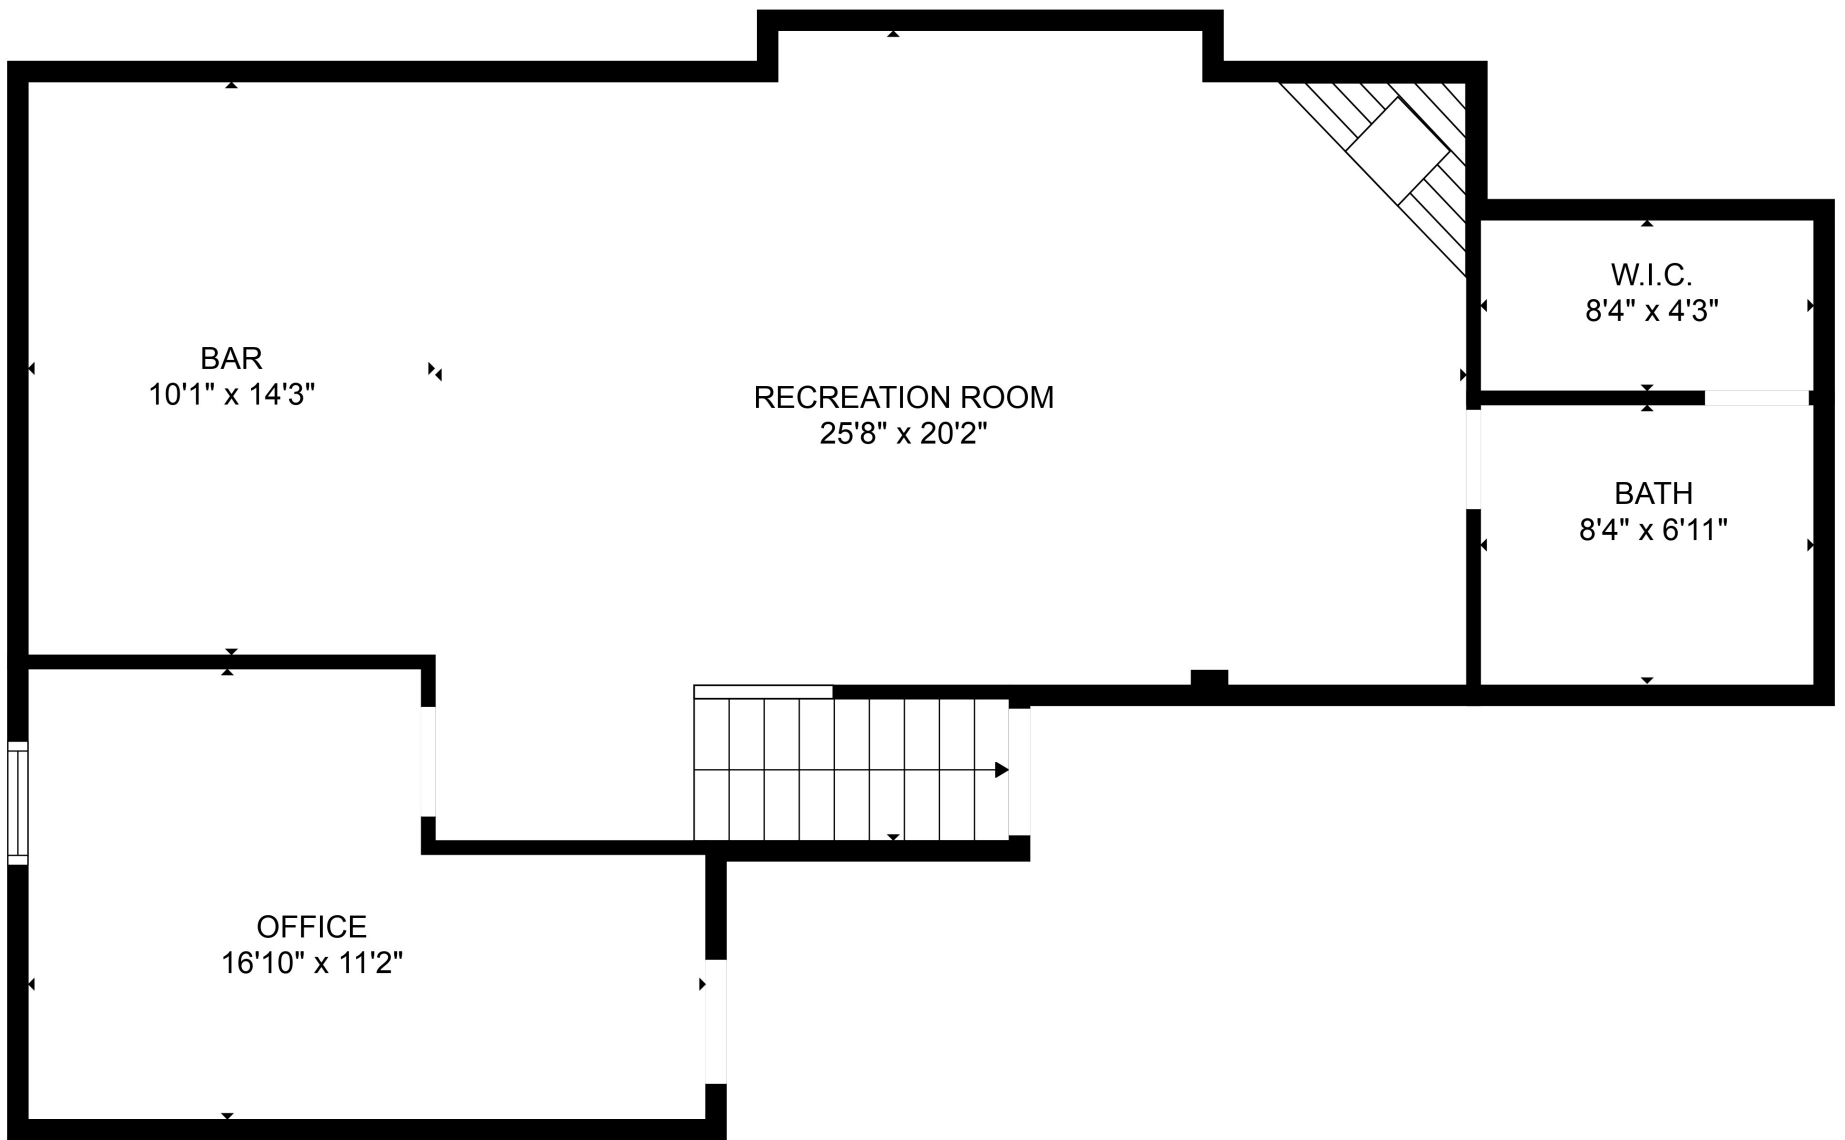

Total scanned area: 4055 sq. ft

Total scanned area: 4055 sq. ft

MEASUREMENTS ARE CALCULATED BY CUBICASA TECHNOLOGY, DEEMED HIGHLY RELIABLE BUT NOT GUARANTEED.

Total scanned area: 4055 sq. ft

MEASUREMENTS ARE CALCULATED BY CUBICASA TECHNOLOGY. DEEMED HIGHLY RELIABLE BUT NOT GUARANTEED.

BAR
10'1" x 14'3"

RECREATION ROOM
25'8" x 20'2"

W.I.C.
8'4" x 4'3"

BATH
8'4" x 6'11"

OFFICE
16'10" x 11'2"

Total scanned area: 4055 sq. ft

MEASUREMENTS ARE CALCULATED BY CUBICASA TECHNOLOGY. DEEMED HIGHLY RELIABLE BUT NOT GUARANTEED.