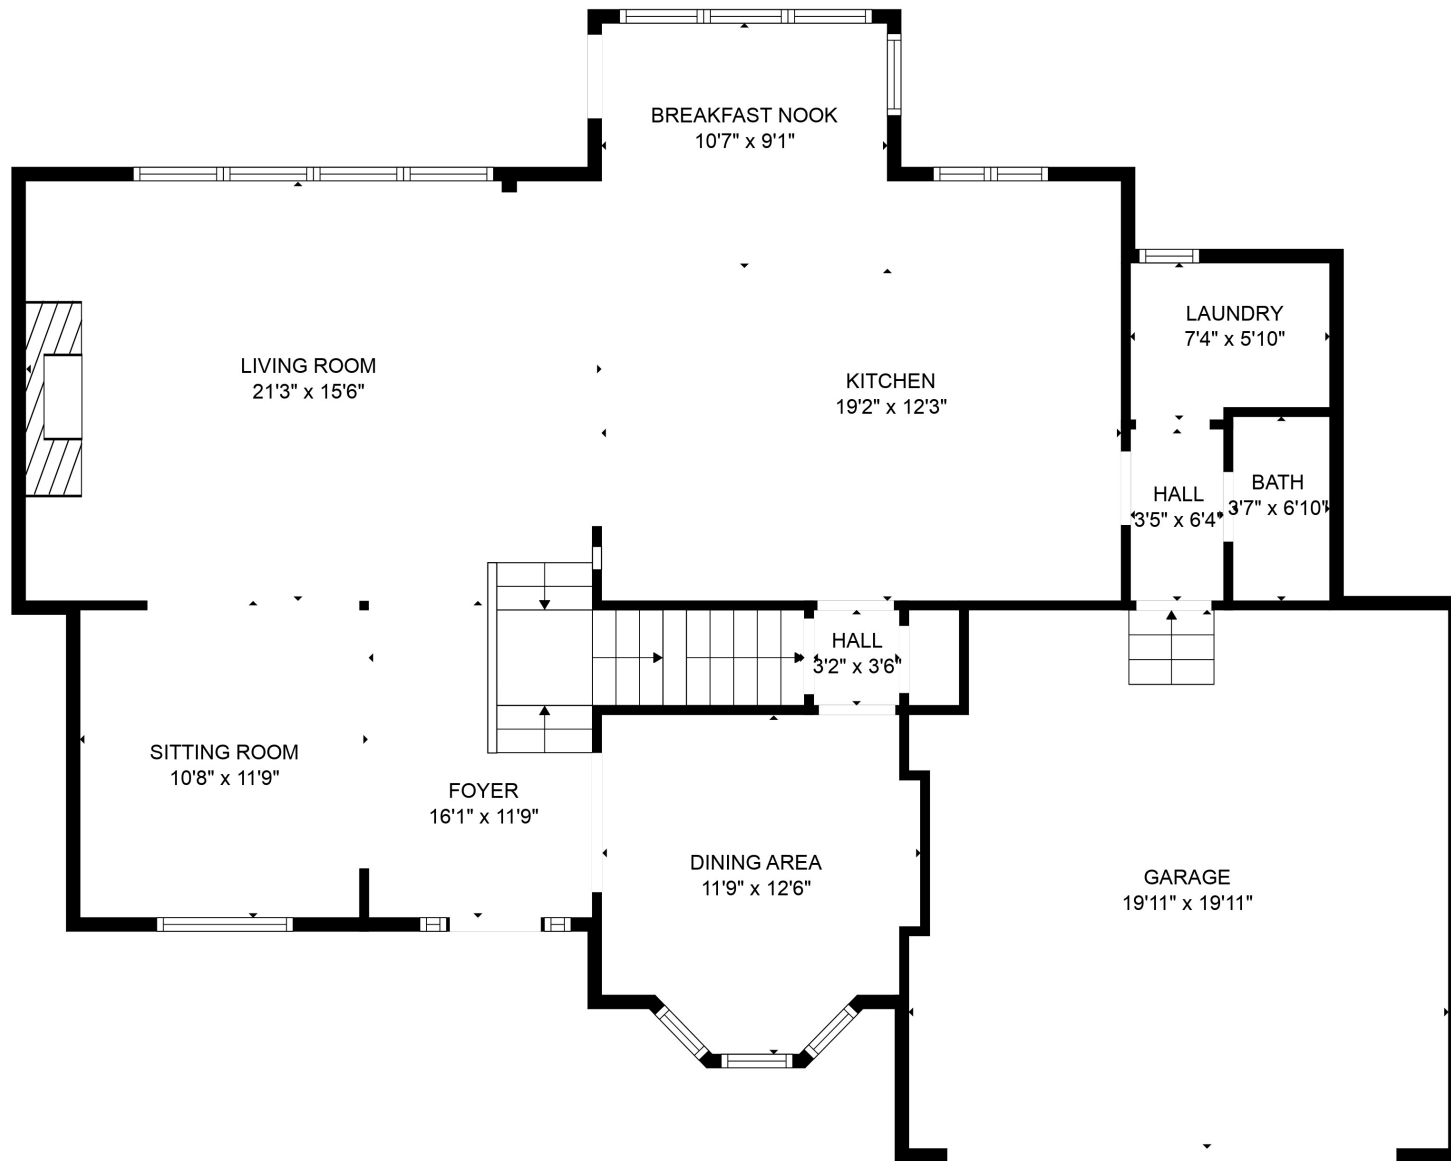

Total scanned area: 4055 sq. ft

Total scanned area: 4055 sq. ft

MEASUREMENTS ARE CALCULATED BY CUBICASA TECHNOLOGY, DEEMED HIGHLY RELIABLE BUT NOT GUARANTEED.

Total scanned area: 4055 sq. ft

MEASUREMENTS ARE CALCULATED BY CUBICASA TECHNOLOGY. DEEMED HIGHLY RELIABLE BUT NOT GUARANTEED.

BAR
10'1" x 14'3"

RECREATION ROOM
25'8" x 20'2"

W.I.C.
8'4" x 4'3"

BATH
8'4" x 6'11"

OFFICE
16'10" x 11'2"

Total scanned area: 4055 sq. ft

MEASUREMENTS ARE CALCULATED BY CUBICASA TECHNOLOGY. DEEMED HIGHLY RELIABLE BUT NOT GUARANTEED.