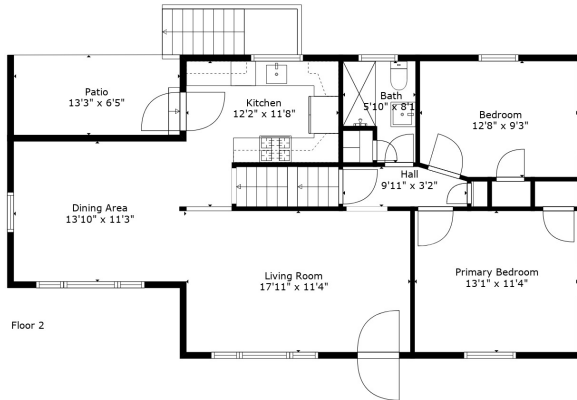

Floor 3

Floor 2

Floor 4

Floor 1

GROSS INTERNAL AREA

Below Ground: 279 sq. ft, FLOOR 2: 883 sq. ft, FLOOR 3: 188 sq. ft, FLOOR 4: 355 sq. ft
 EXCLUDED AREAS: UNFINISHED BASEMENT: 389 sq. ft, UTILITY ROOM: 151 sq. ft, LAUNDRY ROOM: 94 sq. ft,
 PATIO: 125 sq. ft, GARAGE: 428 sq. ft, UNDEFINED: 158 sq. ft,
 ATTIC: 41 sq. ft
TOTAL: 1705 sq. ft

Measurements Are Calculated By Cubicasa Technology. Deemed Highly Reliable But Not Guaranteed.

GROSS INTERNAL AREA
 Below Ground: 279 sq. ft, FLOOR 2: 883 sq. ft, FLOOR 3: 188 sq. ft, FLOOR 4: 355 sq. ft
 EXCLUDED AREAS: UNFINISHED BASEMENT: 389 sq. ft, UTILITY ROOM: 151 sq. ft, LAUNDRY ROOM: 94 sq. ft,
 PATIO: 125 sq. ft, GARAGE: 428 sq. ft, UNDEFINED: 158 sq. ft,
 ATTIC: 41 sq. ft
 TOTAL: 1705 sq. ft