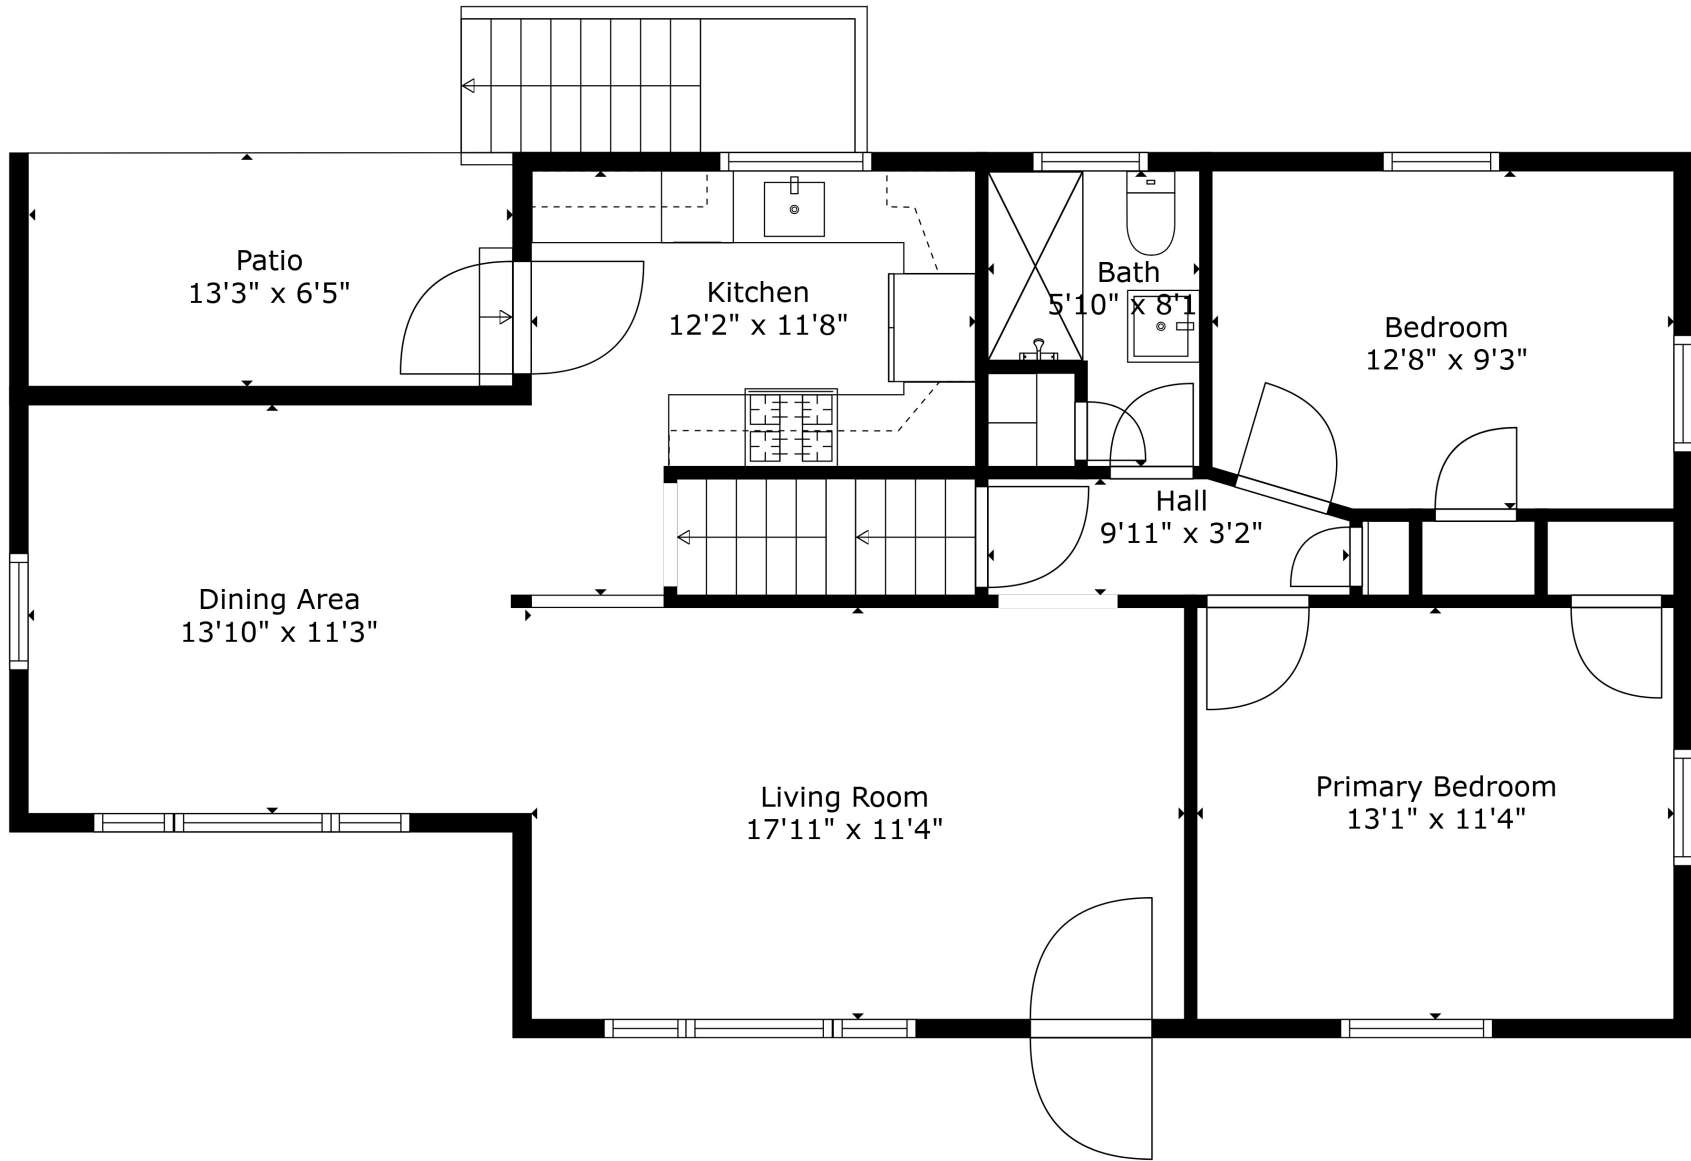

Measurements Are Calculated By Cubicasa Technology. Deemed Highly Reliable But Not Guaranteed.

GROSS INTERNAL AREA
 Below Ground: 279 sq. ft, FLOOR 2: 883 sq. ft, FLOOR 3: 188 sq. ft, FLOOR 4: 355 sq. ft
 EXCLUDED AREAS: UNFINISHED BASEMENT: 389 sq. ft, UTILITY ROOM: 151 sq. ft, LAUNDRY ROOM: 94 sq. ft,
 PATIO: 125 sq. ft, GARAGE: 428 sq. ft, UNDEFINED: 158 sq. ft,
 ATTIC: 41 sq. ft
 TOTAL: 1705 sq. ft