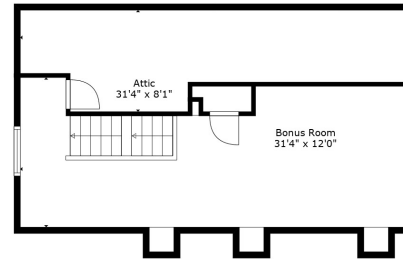

Floor 3

Floor 2

Floor 4

Floor 1

GROSS INTERNAL AREA

Below Ground: 279 sq. ft, FLOOR 2: 883 sq. ft, FLOOR 3: 188 sq. ft, FLOOR 4: 355 sq. ft
 EXCLUDED AREAS: UNFINISHED BASEMENT: 389 sq. ft, UTILITY ROOM: 151 sq. ft, LAUNDRY ROOM: 94 sq. ft,
 PATIO: 125 sq. ft, GARAGE: 428 sq. ft, UNDEFINED: 158 sq. ft,
 ATTIC: 41 sq. ft
TOTAL: 1705 sq. ft

Measurements Are Calculated By Cubicasa Technology. Deemed Highly Reliable But Not Guaranteed.

GROSS INTERNAL AREA
 Below Ground: 279 sq. ft, FLOOR 2: 883 sq. ft, FLOOR 3: 188 sq. ft, FLOOR 4: 355 sq. ft
 EXCLUDED AREAS: UNFINISHED BASEMENT: 389 sq. ft, UTILITY ROOM: 151 sq. ft, LAUNDRY ROOM: 94 sq. ft,
 PATIO: 125 sq. ft, GARAGE: 428 sq. ft, UNDEFINED: 158 sq. ft,
 ATTIC: 41 sq. ft
 TOTAL: 1705 sq. ft