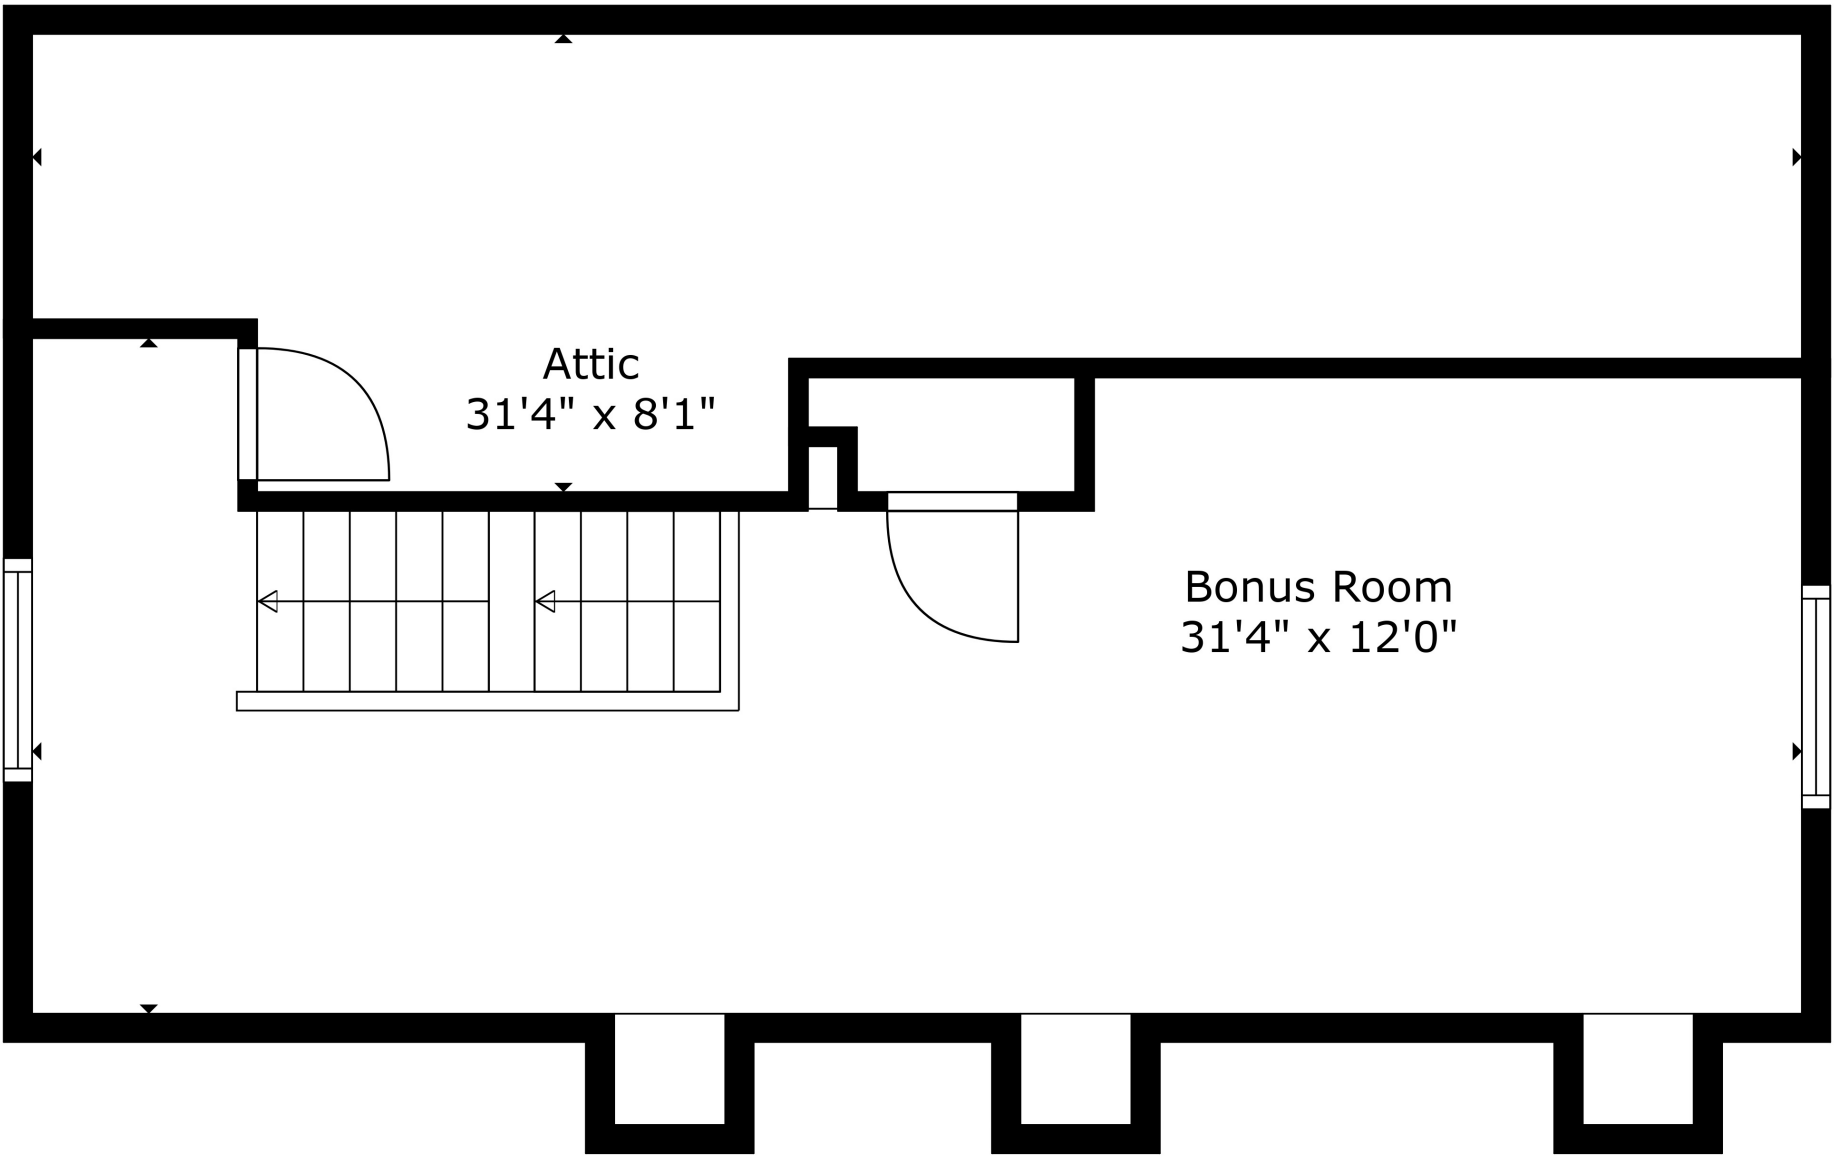

Floor 3

Floor 2

Floor 4

Floor 1

GROSS INTERNAL AREA

Below Ground: 279 sq. ft, FLOOR 2: 883 sq. ft, FLOOR 3: 188 sq. ft, FLOOR 4: 355 sq. ft
 EXCLUDED AREAS: UNFINISHED BASEMENT: 389 sq. ft, UTILITY ROOM: 151 sq. ft, LAUNDRY ROOM: 94 sq. ft,
 PATIO: 125 sq. ft, GARAGE: 428 sq. ft, UNDEFINED: 158 sq. ft,
 ATTIC: 41 sq. ft
TOTAL: 1705 sq. ft

Measurements Are Calculated By Cubicasa Technology. Deemed Highly Reliable But Not Guaranteed.

GROSS INTERNAL AREA
 Below Ground: 279 sq. ft, FLOOR 2: 883 sq. ft, FLOOR 3: 188 sq. ft, FLOOR 4: 355 sq. ft
 EXCLUDED AREAS: UNFINISHED BASEMENT: 389 sq. ft, UTILITY ROOM: 151 sq. ft, LAUNDRY ROOM: 94 sq. ft,
 PATIO: 125 sq. ft, GARAGE: 428 sq. ft, UNDEFINED: 158 sq. ft,
 ATTIC: 41 sq. ft
 TOTAL: 1705 sq. ft