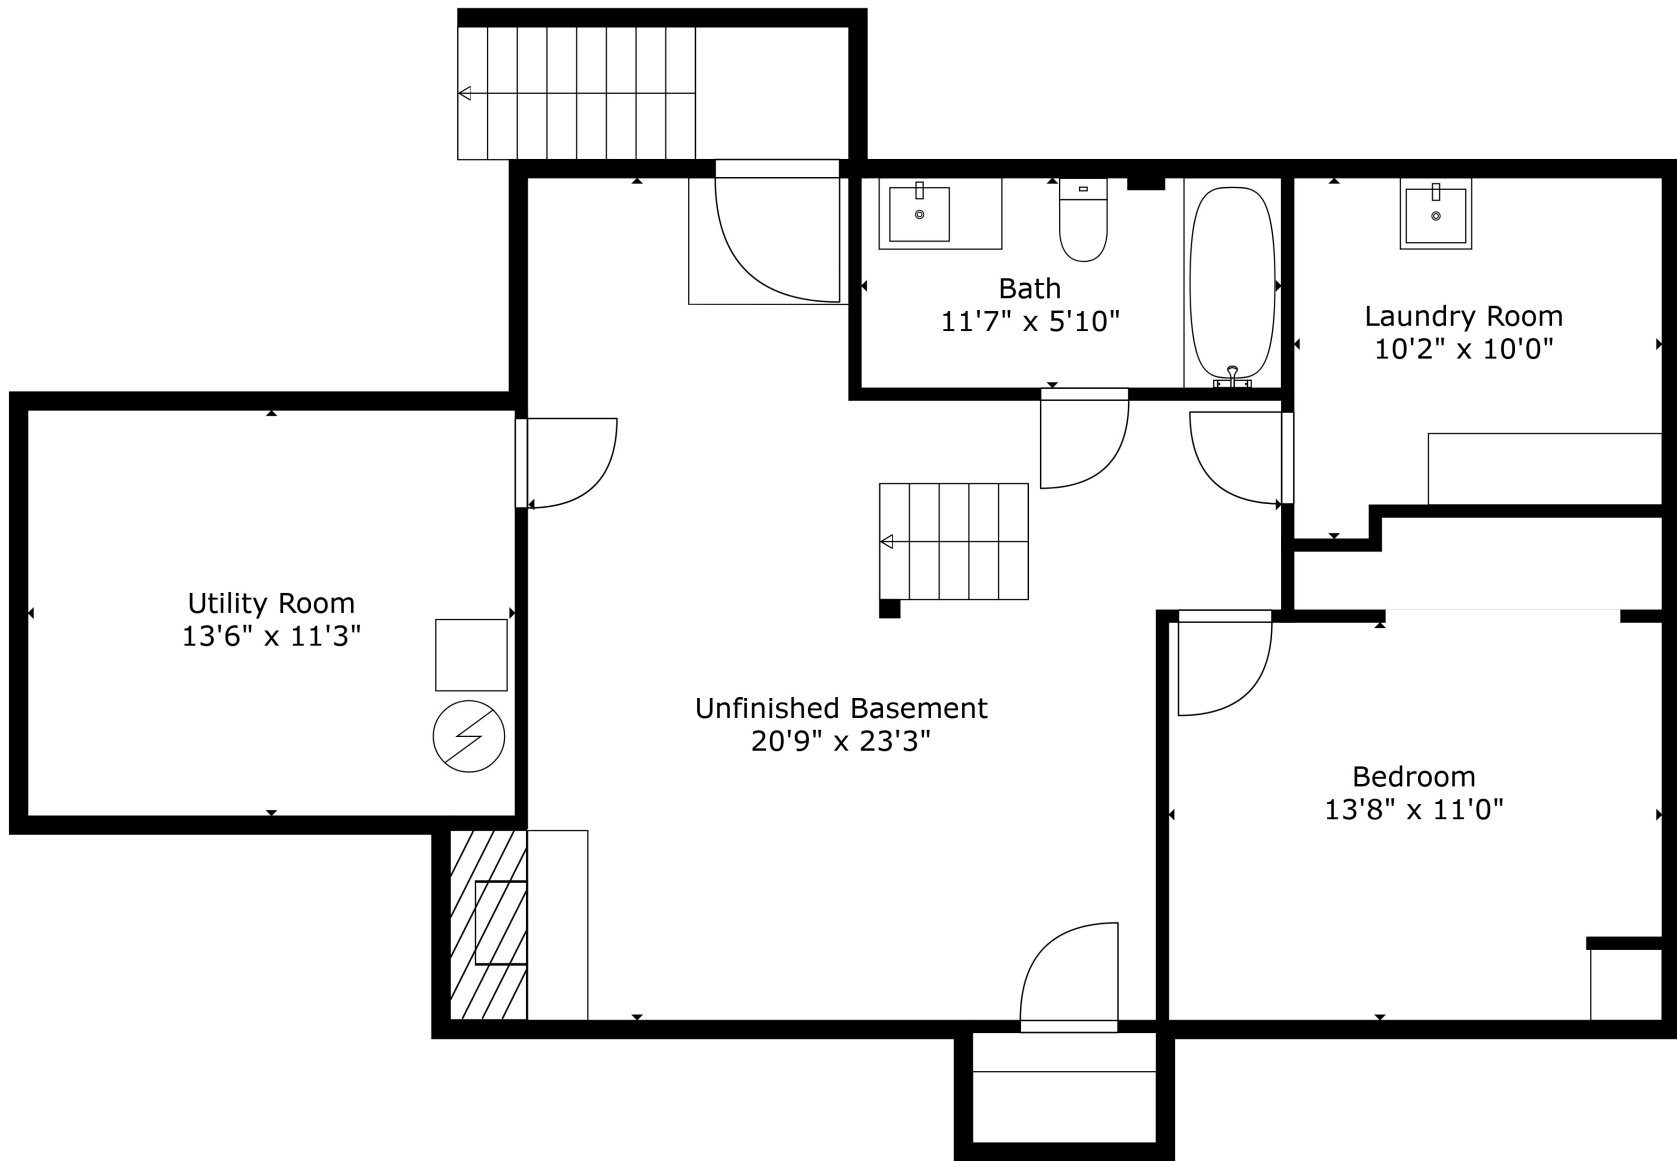

Measurements Are Calculated By Cubicasa Technology. Deemed Highly Reliable But Not Guaranteed.

GROSS INTERNAL AREA
 Below Ground: 279 sq. ft, FLOOR 2: 883 sq. ft, FLOOR 3: 188 sq. ft, FLOOR 4: 355 sq. ft
 EXCLUDED AREAS: UNFINISHED BASEMENT: 389 sq. ft, UTILITY ROOM: 151 sq. ft, LAUNDRY ROOM: 94 sq. ft,
 PATIO: 125 sq. ft, GARAGE: 428 sq. ft, UNDEFINED: 158 sq. ft,
 ATTIC: 41 sq. ft
 TOTAL: 1705 sq. ft