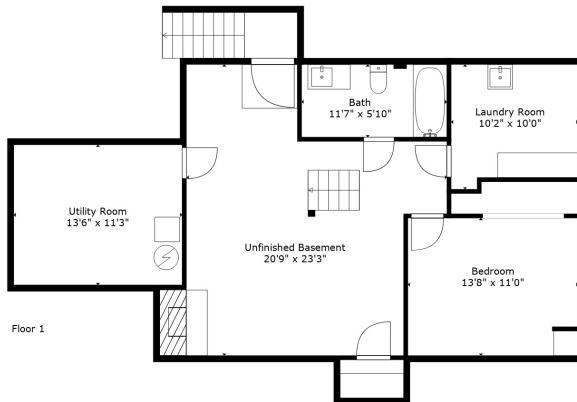

Floor 3

Floor 2

Floor 4

Floor 1

GROSS INTERNAL AREA

Below Ground: 279 sq. ft, FLOOR 2: 883 sq. ft, FLOOR 3: 188 sq. ft, FLOOR 4: 355 sq. ft
 EXCLUDED AREAS: UNFINISHED BASEMENT: 389 sq. ft, UTILITY ROOM: 151 sq. ft, LAUNDRY ROOM: 94 sq. ft,
 PATIO: 125 sq. ft, GARAGE: 428 sq. ft, UNDEFINED: 158 sq. ft,
 ATTIC: 41 sq. ft
TOTAL: 1705 sq. ft

Measurements Are Calculated By Cubicasa Technology. Deemed Highly Reliable But Not Guaranteed.

GROSS INTERNAL AREA
 Below Ground: 279 sq. ft, FLOOR 2: 883 sq. ft, FLOOR 3: 188 sq. ft, FLOOR 4: 355 sq. ft
 EXCLUDED AREAS: UNFINISHED BASEMENT: 389 sq. ft, UTILITY ROOM: 151 sq. ft, LAUNDRY ROOM: 94 sq. ft,
 PATIO: 125 sq. ft, GARAGE: 428 sq. ft, UNDEFINED: 158 sq. ft,
 ATTIC: 41 sq. ft
 TOTAL: 1705 sq. ft