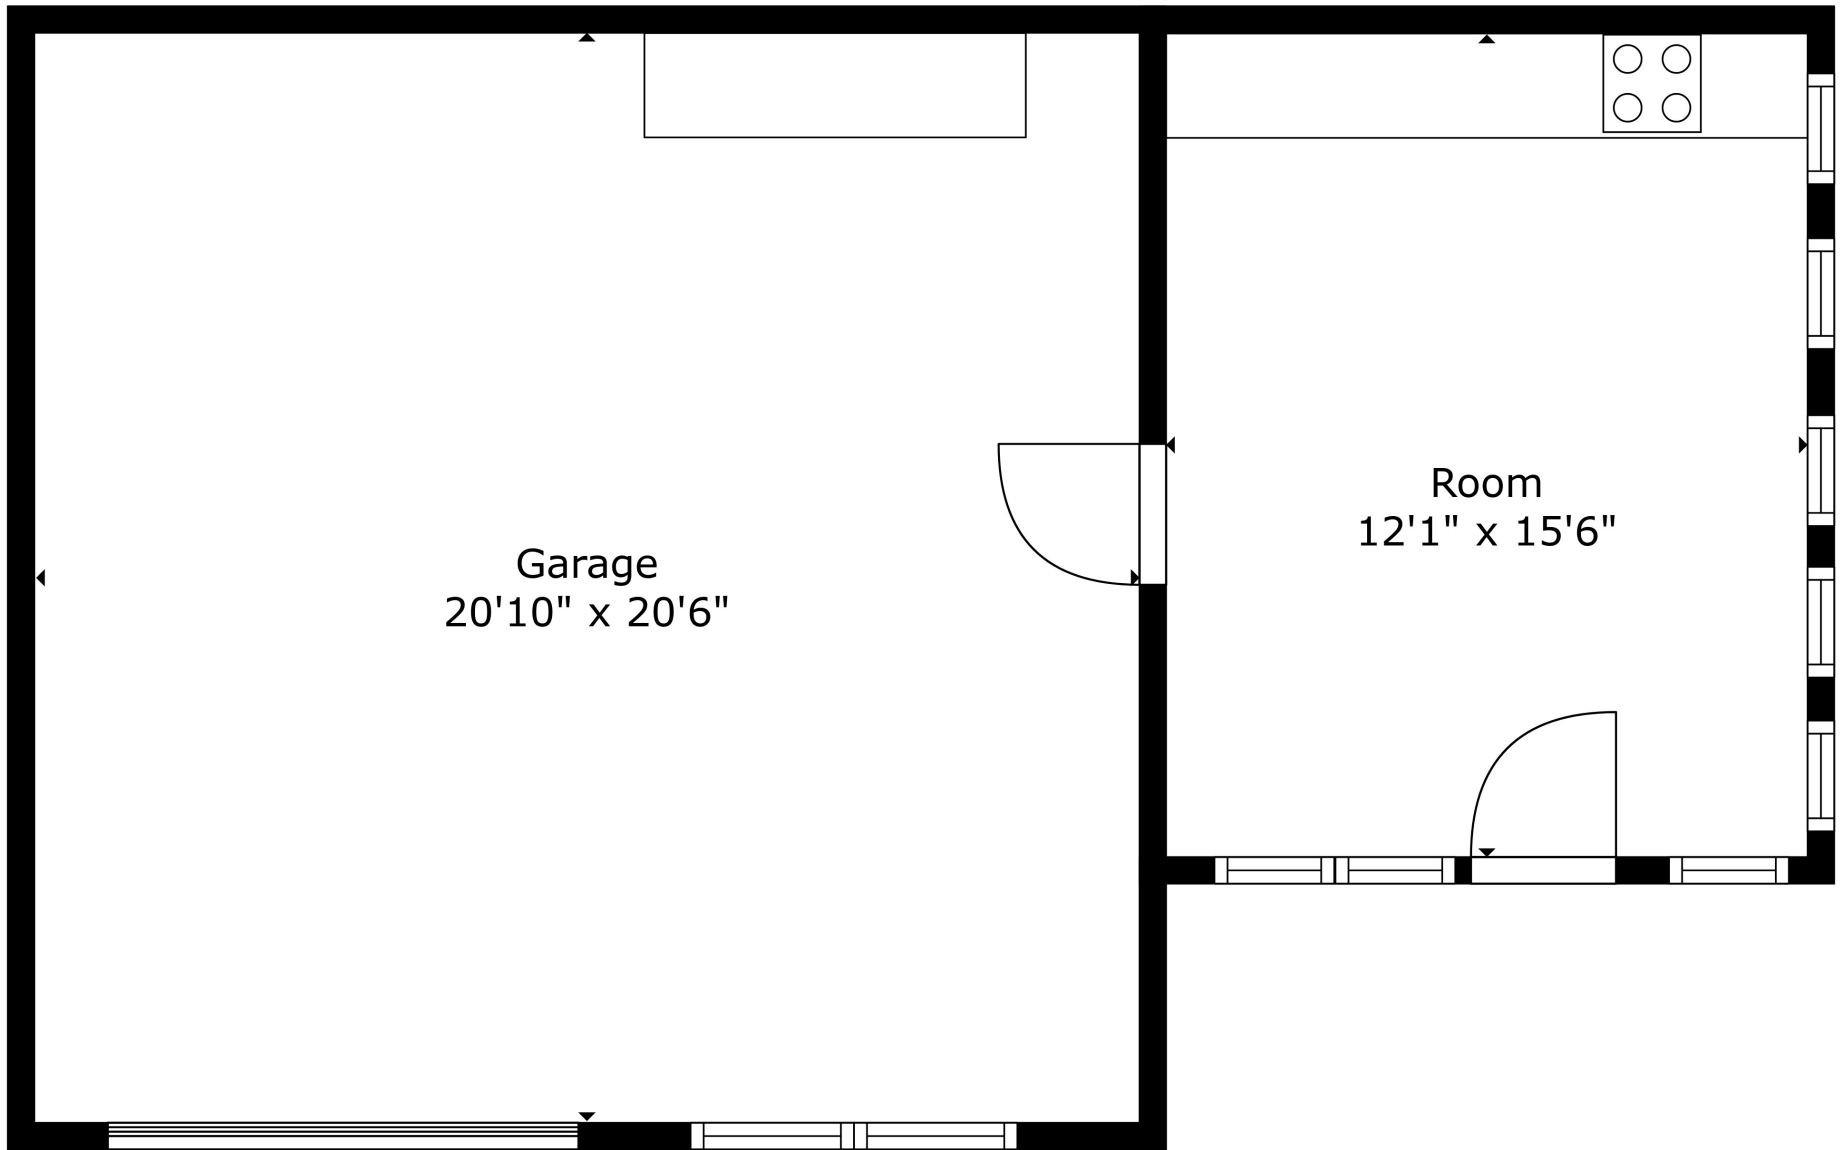

Measurements Are Calculated By Cubicasa Technology. Deemed Highly Reliable But Not Guaranteed.

GROSS INTERNAL AREA
 Below Ground: 279 sq. ft, FLOOR 2: 883 sq. ft, FLOOR 3: 188 sq. ft, FLOOR 4: 355 sq. ft
 EXCLUDED AREAS: UNFINISHED BASEMENT: 389 sq. ft, UTILITY ROOM: 151 sq. ft, LAUNDRY ROOM: 94 sq. ft,
 PATIO: 125 sq. ft, GARAGE: 428 sq. ft, UNDEFINED: 158 sq. ft,
 ATTIC: 41 sq. ft
 TOTAL: 1705 sq. ft