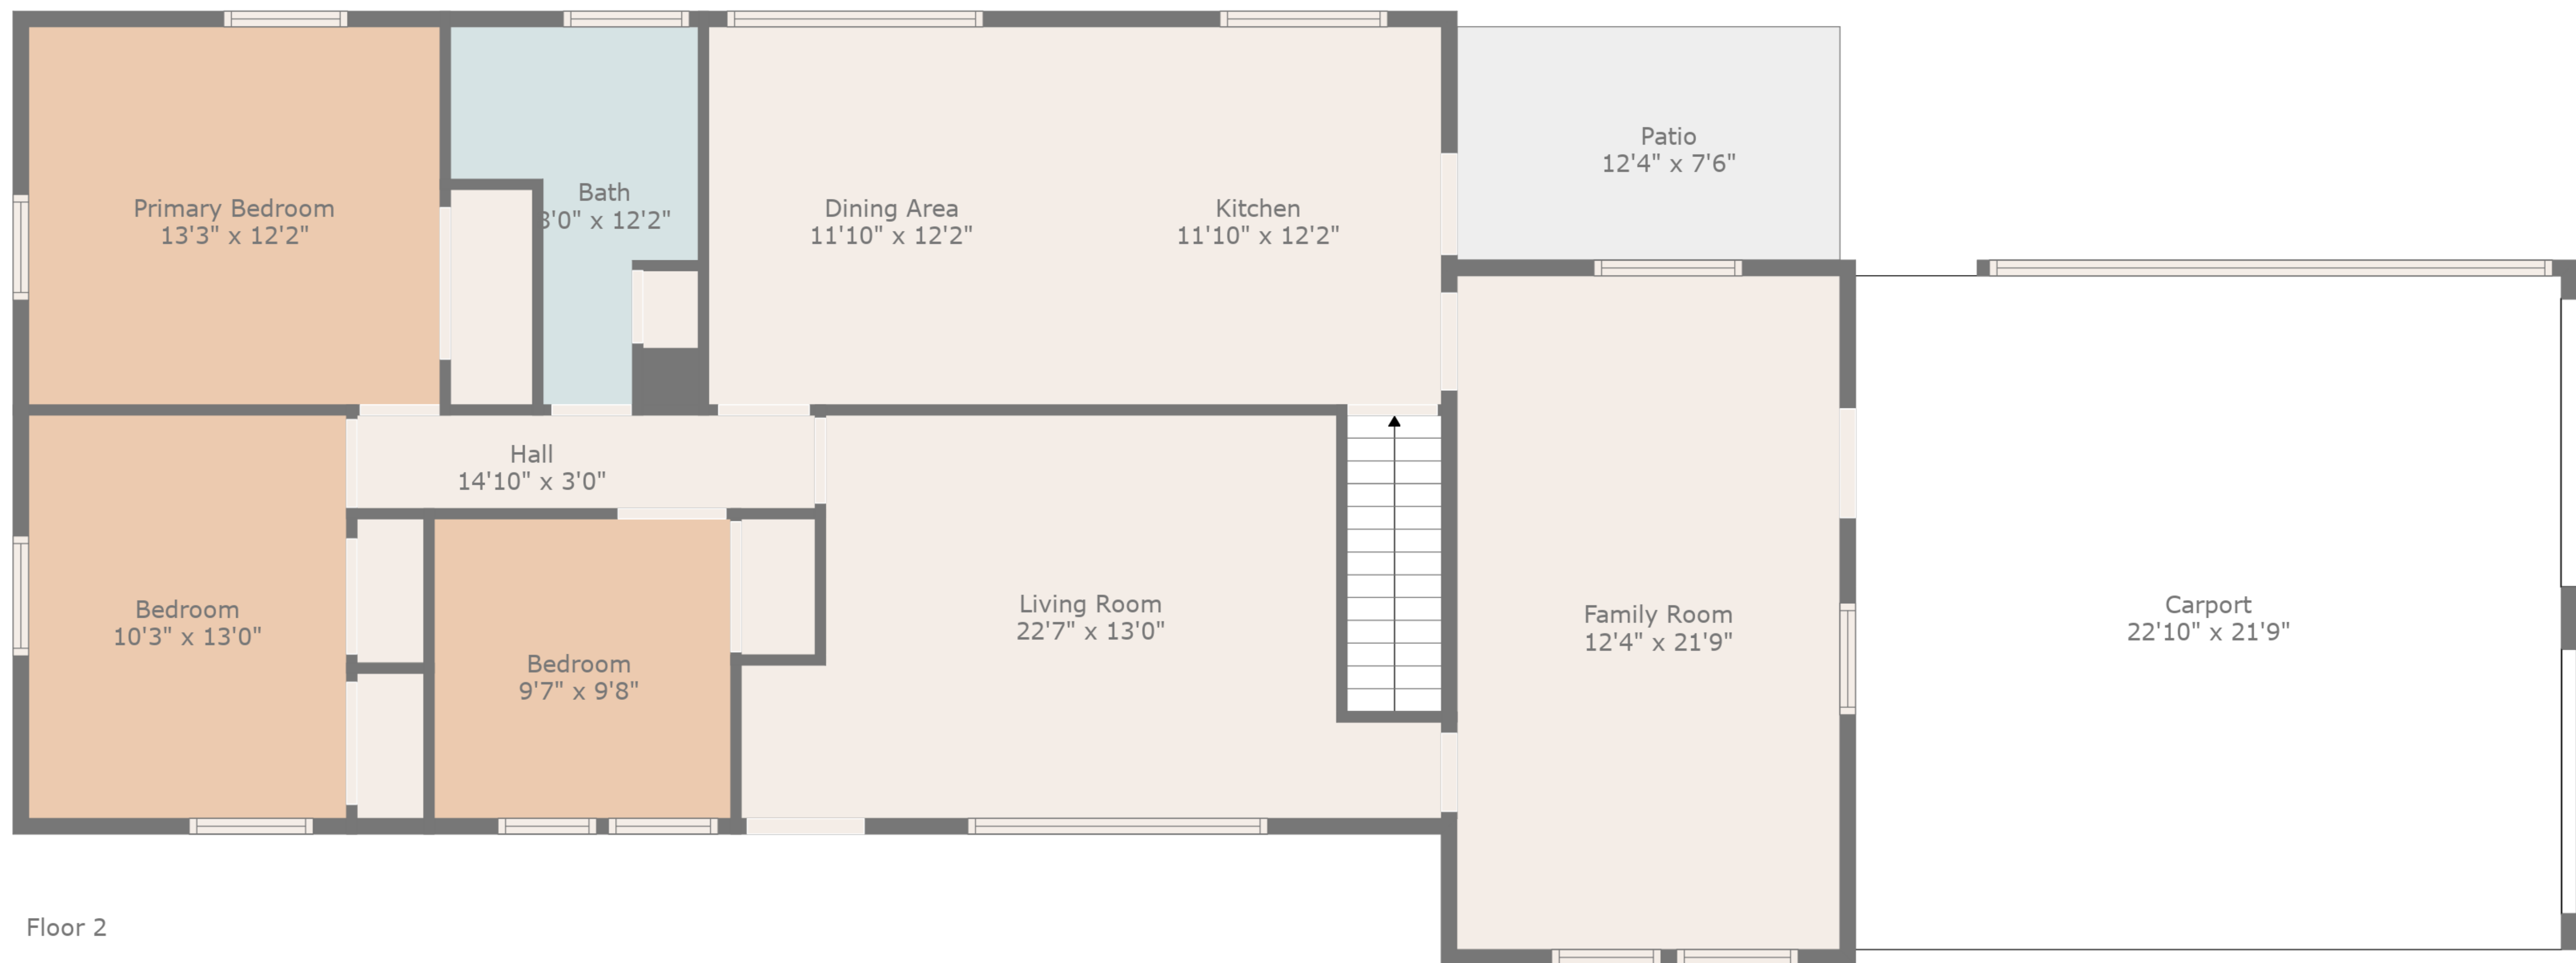

Garage
45'7" x 25'7"

Room Dimensions Should Not Be Used For Total Sqft And Should Be Verified For Accuracy

Floor 2

Floor 1