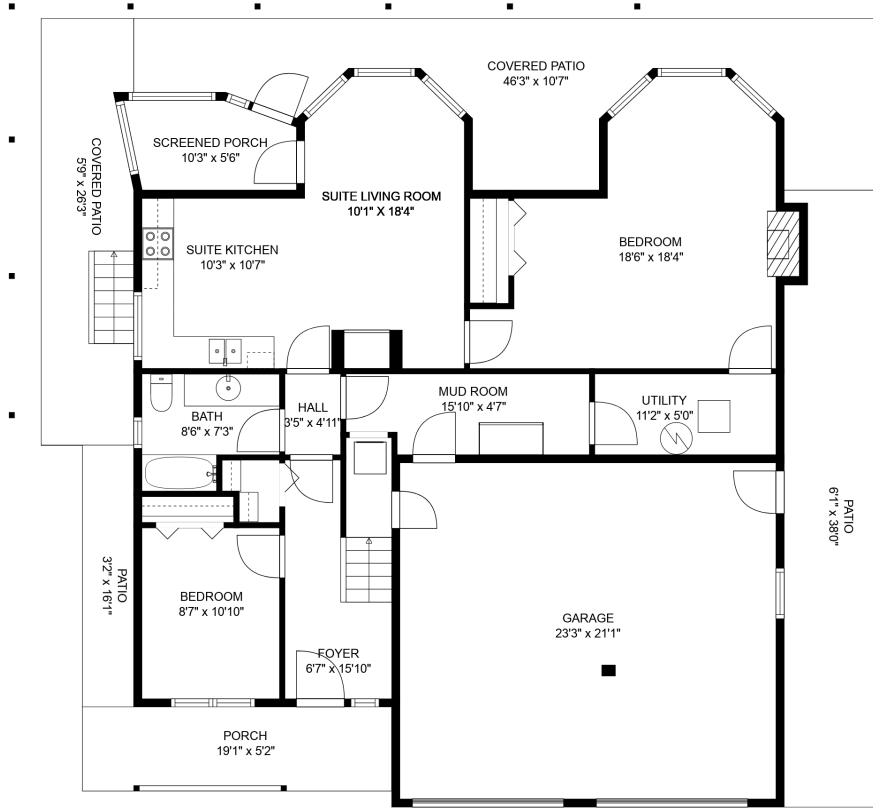

### Estimated Areas:

Below Main: 1068 sq. ft

Main Floor: 1530 sq. ft

**Total: 2598 Sq. Ft**

Erin O'Brien  
(604) 339-2241  
Erinobrienre@gmail.com

### Estimated Areas:

Below Main: 1068 sq. ft  
Main Floor: 1530 sq. ft  
**Total: 2598 Sq. Ft**

**kw OCEAN REALTY**  
KELLERWILLIAMS.

**ELITE**  
REAL ESTATE GROUP  
PROFESSIONAL EXPERT ADVICE

**765 Olson Ave**

Erin O'Brien  
(604) 339-2241

Erinobrienre@gmail.com

**Estimated Areas:**

**Below Main: 1068 sq. ft**

**Main Floor: 1530 sq. ft**

**Total: 2598 Sq. Ft**