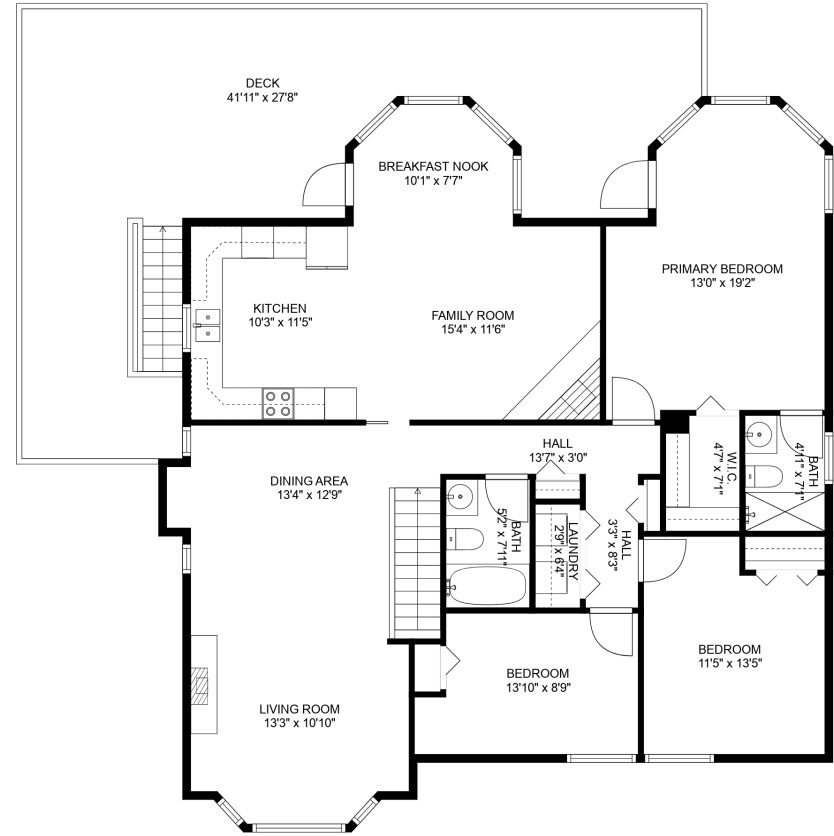

### Estimated Areas:

Below Main: 1068 sq. ft

Main Floor: 1530 sq. ft

**Total: 2598 Sq. Ft**

Erin O'Brien  
(604) 339-2241  
Erinobrienre@gmail.com

### Estimated Areas:

Below Main: 1068 sq. ft  
Main Floor: 1530 sq. ft  
**Total: 2598 Sq. Ft**

**kw OCEAN REALTY**  
KELLERWILLIAMS.

**ELITE**  
REAL ESTATE GROUP  
PROFESSIONAL EXPERT ADVICE

**765 Olson Ave**

Erin O'Brien  
(604) 339-2241

Erinobrienre@gmail.com

**Estimated Areas:**

**Below Main: 1068 sq. ft**

**Main Floor: 1530 sq. ft**

**Total: 2598 Sq. Ft**