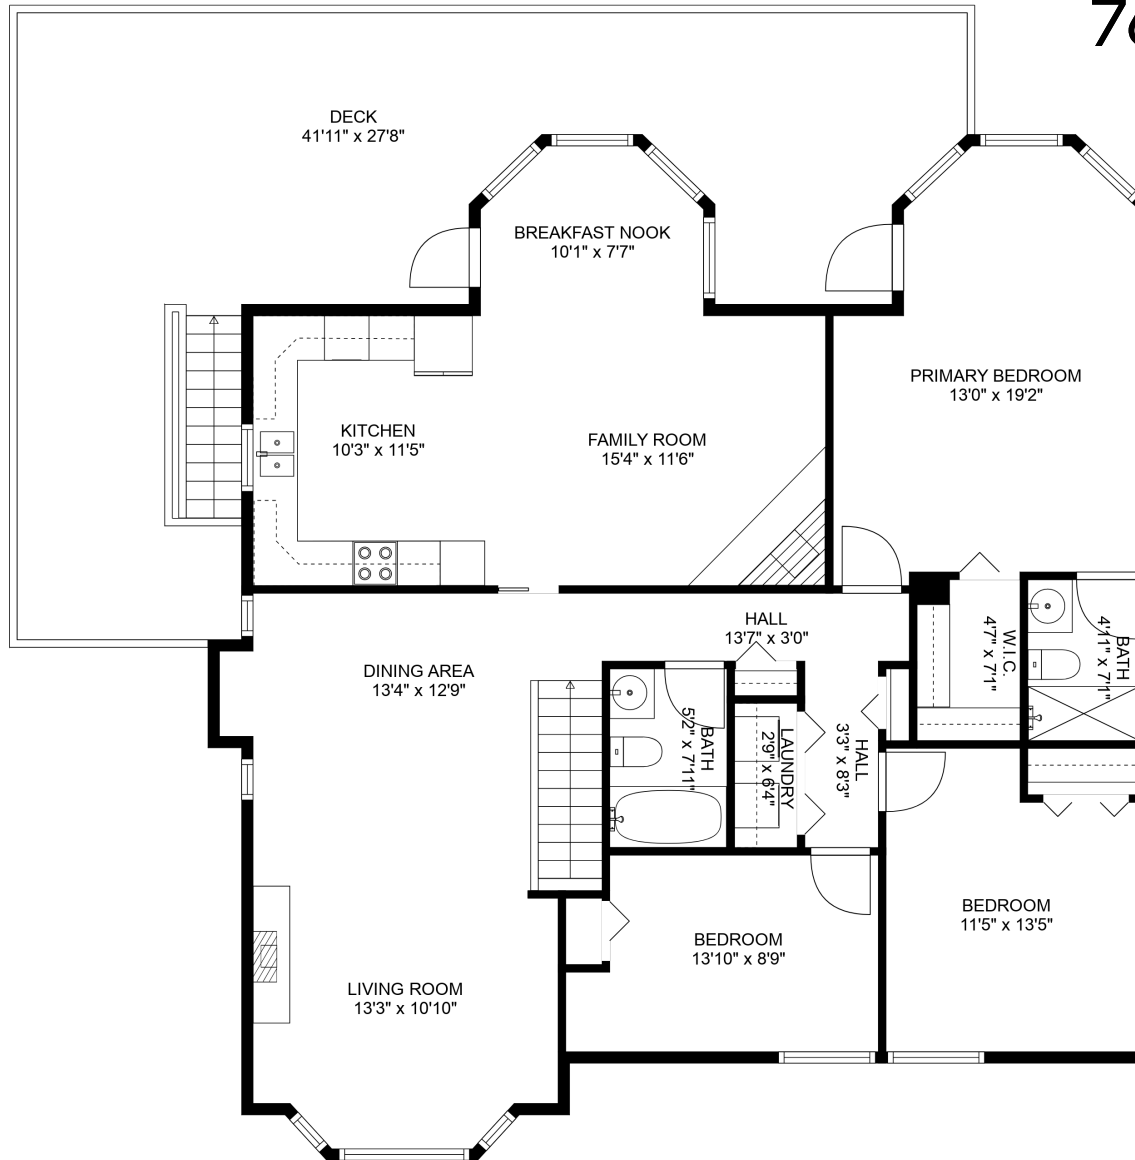

### Estimated Areas:

Below Main: 1068 sq. ft

Main Floor: 1530 sq. ft

**Total: 2598 Sq. Ft**

Erin O'Brien  
(604) 339-2241  
Erinobrienre@gmail.com

### Estimated Areas:

Below Main: 1068 sq. ft  
Main Floor: 1530 sq. ft  
**Total: 2598 Sq. Ft**

**kw OCEAN REALTY**  
KELLERWILLIAMS.

**ELITE**  
REAL ESTATE GROUP  
PROFESSIONAL EXPERT ADVICE

**765 Olson Ave**

Erin O'Brien  
(604) 339-2241

Erinobrienre@gmail.com

**Estimated Areas:**

**Below Main: 1068 sq. ft**

**Main Floor: 1530 sq. ft**

**Total: 2598 Sq. Ft**