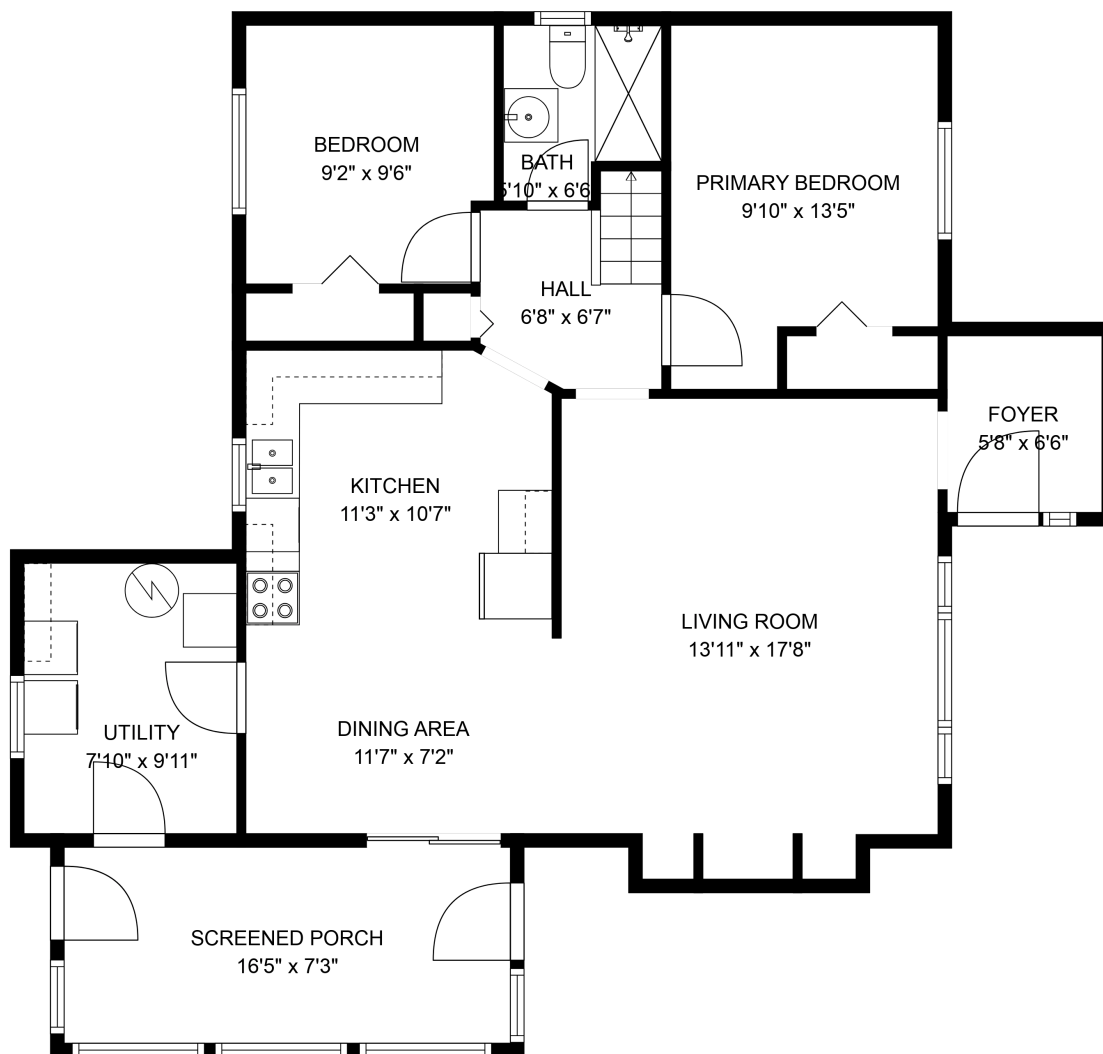

46195 Gore Ave

Daniel White

604-378-8955

calldaniel@daniel-white.ca

Estimated Areas:

Main Floor: 967 sq. ft

Above Main: 369 sq. ft

Total: 1336 Sq. Ft

Measurements and plans provided by:

SPOTLIGHT MEDIA

E&O Insured. For advertising purposes only. Not intended for architectural or construction use. Floorplan and measurements are approximate within +/- 2% tolerance.

46195 Gore Ave

Daniel White
604-378-8955
calldaniel@daniel-white.ca

Estimated Areas:

Main Floor: 967 sq. ft
Above Main: 369 sq. ft
Total: 1336 Sq. Ft

46195 Gore Ave

Daniel White
604-378-8955
calldaniel@daniel-white.ca

Estimated Areas:

Main Floor: 967 sq. ft
Above Main: 369 sq. ft
Total: 1336 Sq. Ft