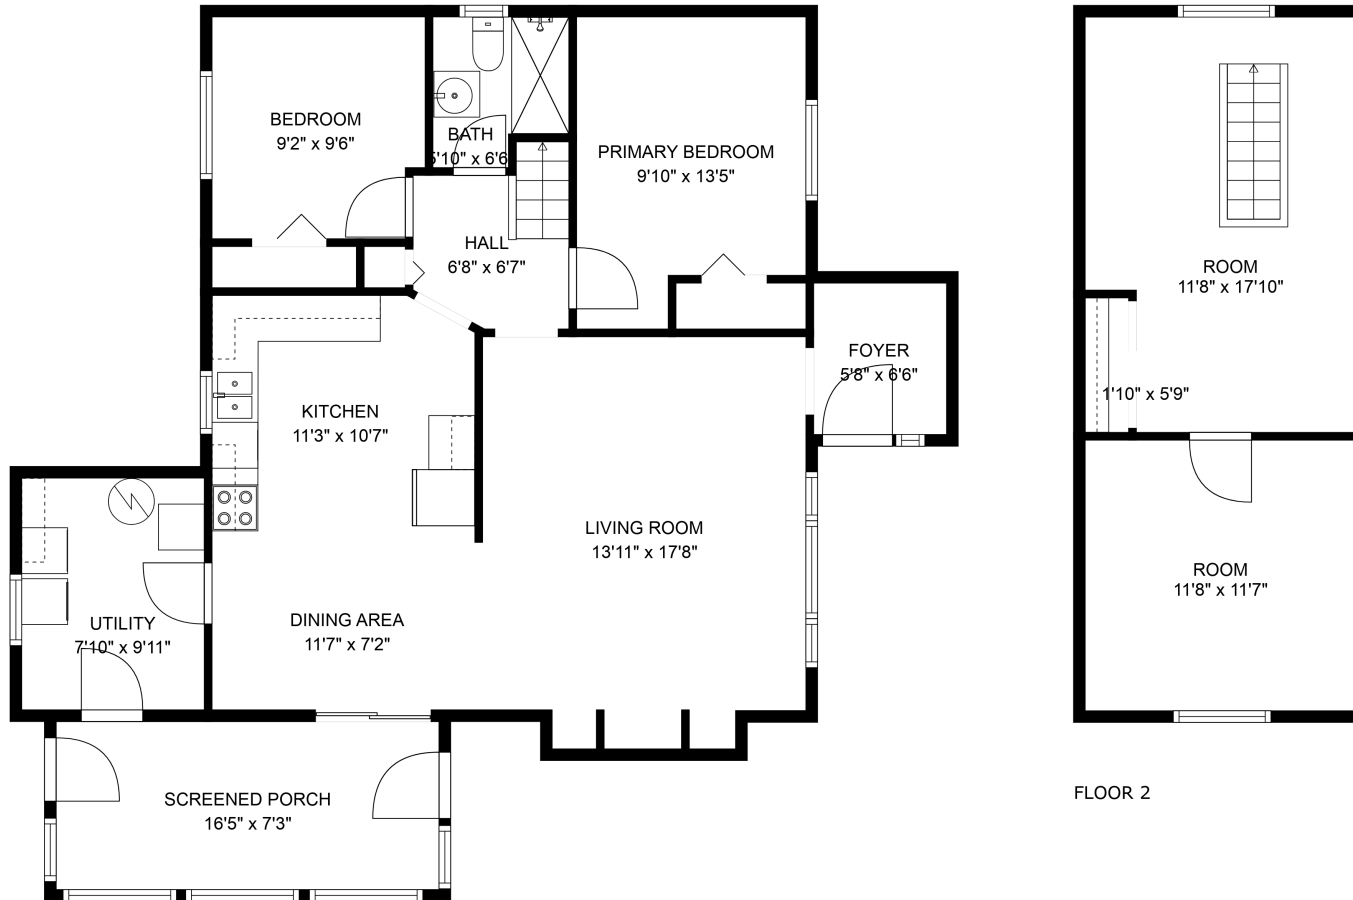

46195 Gore Ave

Daniel White

604-378-8955

calldaniel@daniel-white.ca

Estimated Areas:

Main Floor: 967 sq. ft

Above Main: 369 sq. ft

Total: 1336 Sq. Ft

Measurements and plans provided by:

SPOTLIGHT MEDIA

E&O Insured. For advertising purposes only. Not intended for architectural or construction use. Floorplan and measurements are approximate within +/- 2% tolerance.

46195 Gore Ave

Daniel White
604-378-8955
calldaniel@daniel-white.ca

Estimated Areas:

Main Floor: 967 sq. ft
Above Main: 369 sq. ft
Total: 1336 Sq. Ft

46195 Gore Ave

Daniel White
604-378-8955
calldaniel@daniel-white.ca

Estimated Areas:

Main Floor: 967 sq. ft
Above Main: 369 sq. ft
Total: 1336 Sq. Ft