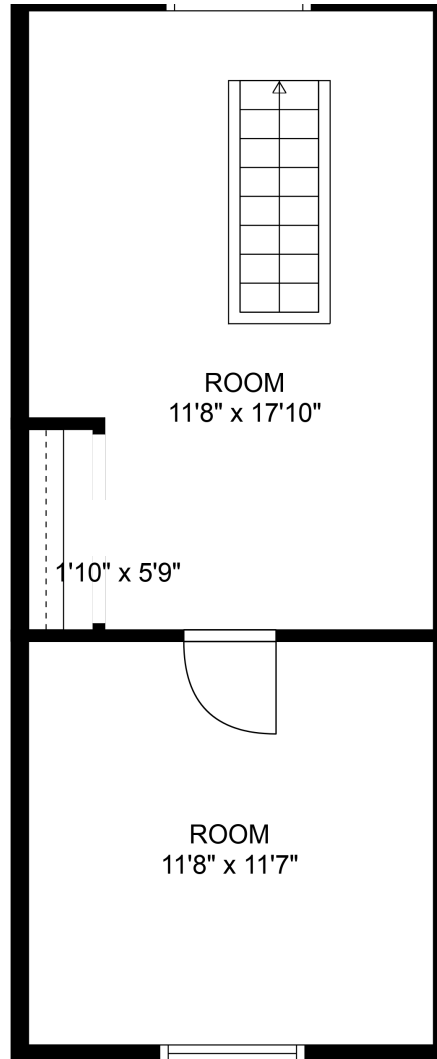

46195 Gore Ave

Daniel White

604-378-8955

calldaniel@daniel-white.ca

Estimated Areas:

Main Floor: 967 sq. ft

Above Main: 369 sq. ft

Total: 1336 Sq. Ft

Measurements and plans provided by:

SPOTLIGHT MEDIA

E&O Insured. For advertising purposes only. Not intended for architectural or construction use. Floorplan and measurements are approximate within +/- 2% tolerance.

46195 Gore Ave

Daniel White
604-378-8955
calldaniel@daniel-white.ca

Estimated Areas:

Main Floor: 967 sq. ft
Above Main: 369 sq. ft
Total: 1336 Sq. Ft

46195 Gore Ave

Daniel White
604-378-8955
calldaniel@daniel-white.ca

Estimated Areas:

Main Floor: 967 sq. ft
Above Main: 369 sq. ft
Total: 1336 Sq. Ft