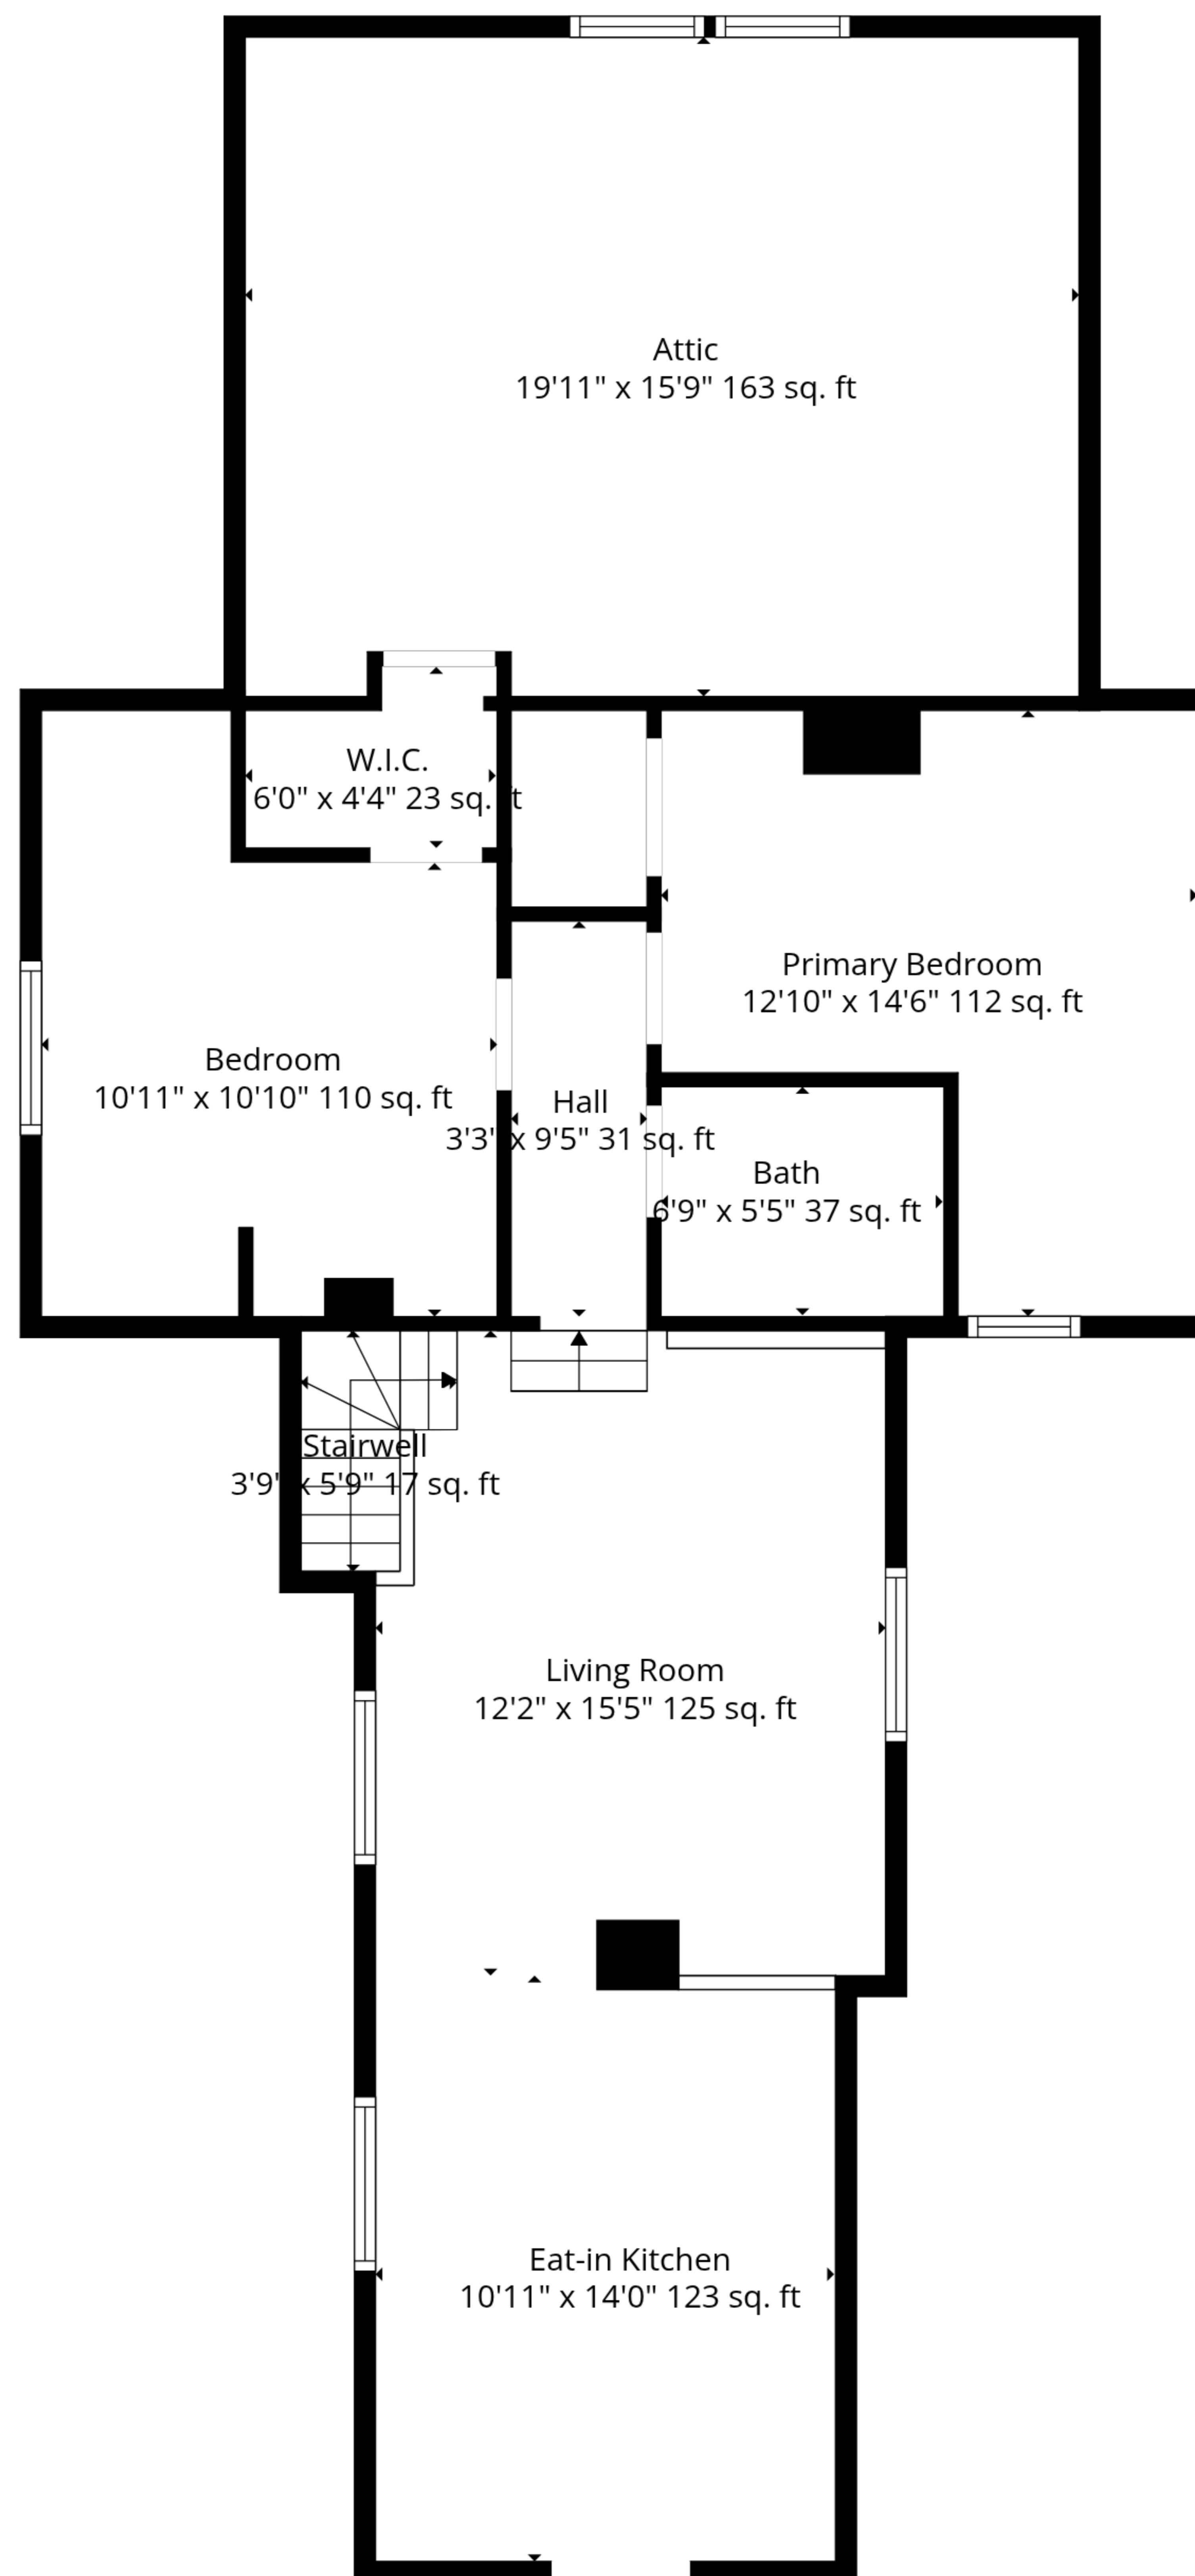

**TOTAL: 605 sq. ft**

1st floor: 605 sq. ft

EXCLUDED AREAS: LOW CEILING: 292 sq. ft, ATTIC: 163 sq. ft, STAIRWELL: 17 sq. ft,  
WALLS: 87 sq. ft

**TOTAL: 605 sq. ft**

1st floor: 605 sq. ft

EXCLUDED AREAS: LOW CEILING: 292 sq. ft, ATTIC: 163 sq. ft, STAIRWELL: 17 sq. ft,  
WALLS: 87 sq. ft