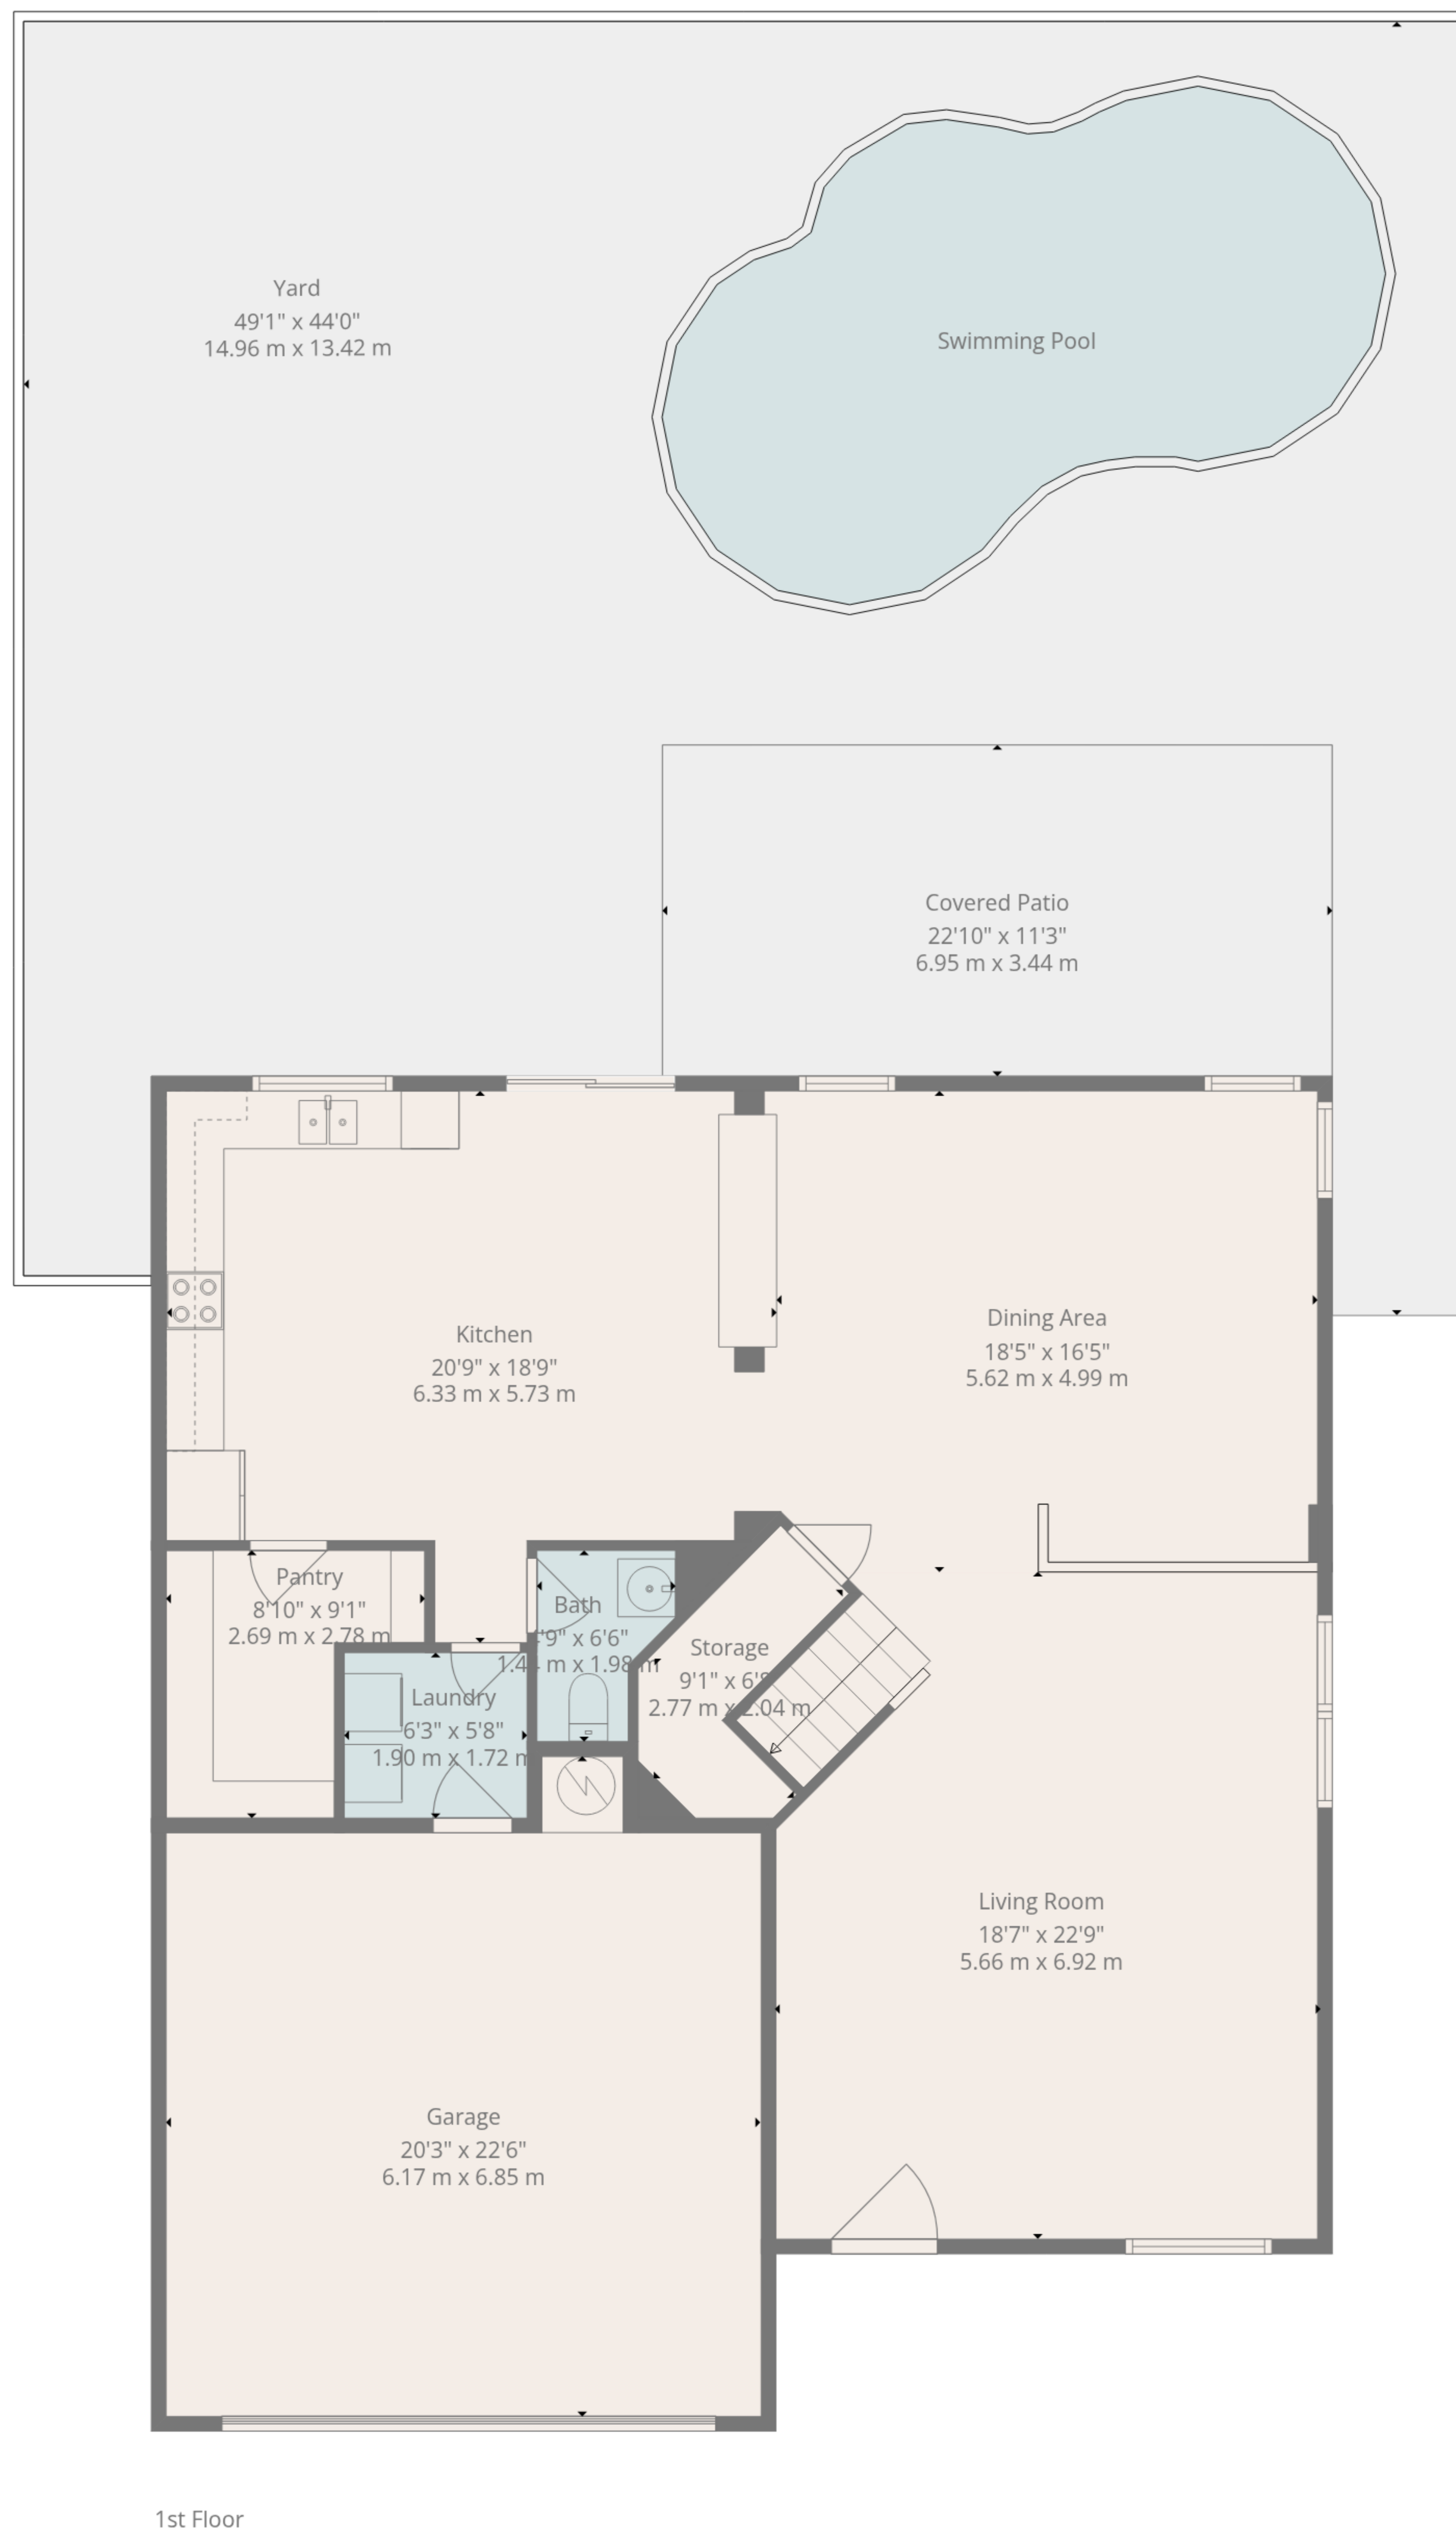

**TOTAL: 2721 sq. ft, 252 m2**

1st floor: 1188 sq. ft, 110 m2, 2nd floor: 1533 sq. ft, 142 m2

EXCLUDED AREAS: GARAGE: 410 sq. ft, 38 m2, COVERED PATIO: 257 sq. ft, 24 m2, STORAGE: 37 sq. ft, 3 m2, WALLS: 184 sq. ft, 18 m2

1st Floor

2nd Floor

**TOTAL: 2721 sq. ft, 252 m2**

1st floor: 1188 sq. ft, 110 m2, 2nd floor: 1533 sq. ft, 142 m2

EXCLUDED AREAS: GARAGE: 410 sq. ft, 38 m2, COVERED PATIO: 257 sq. ft, 24 m2, STORAGE: 37 sq. ft, 3 m2,

WALLS: 184 sq. ft, 18 m2