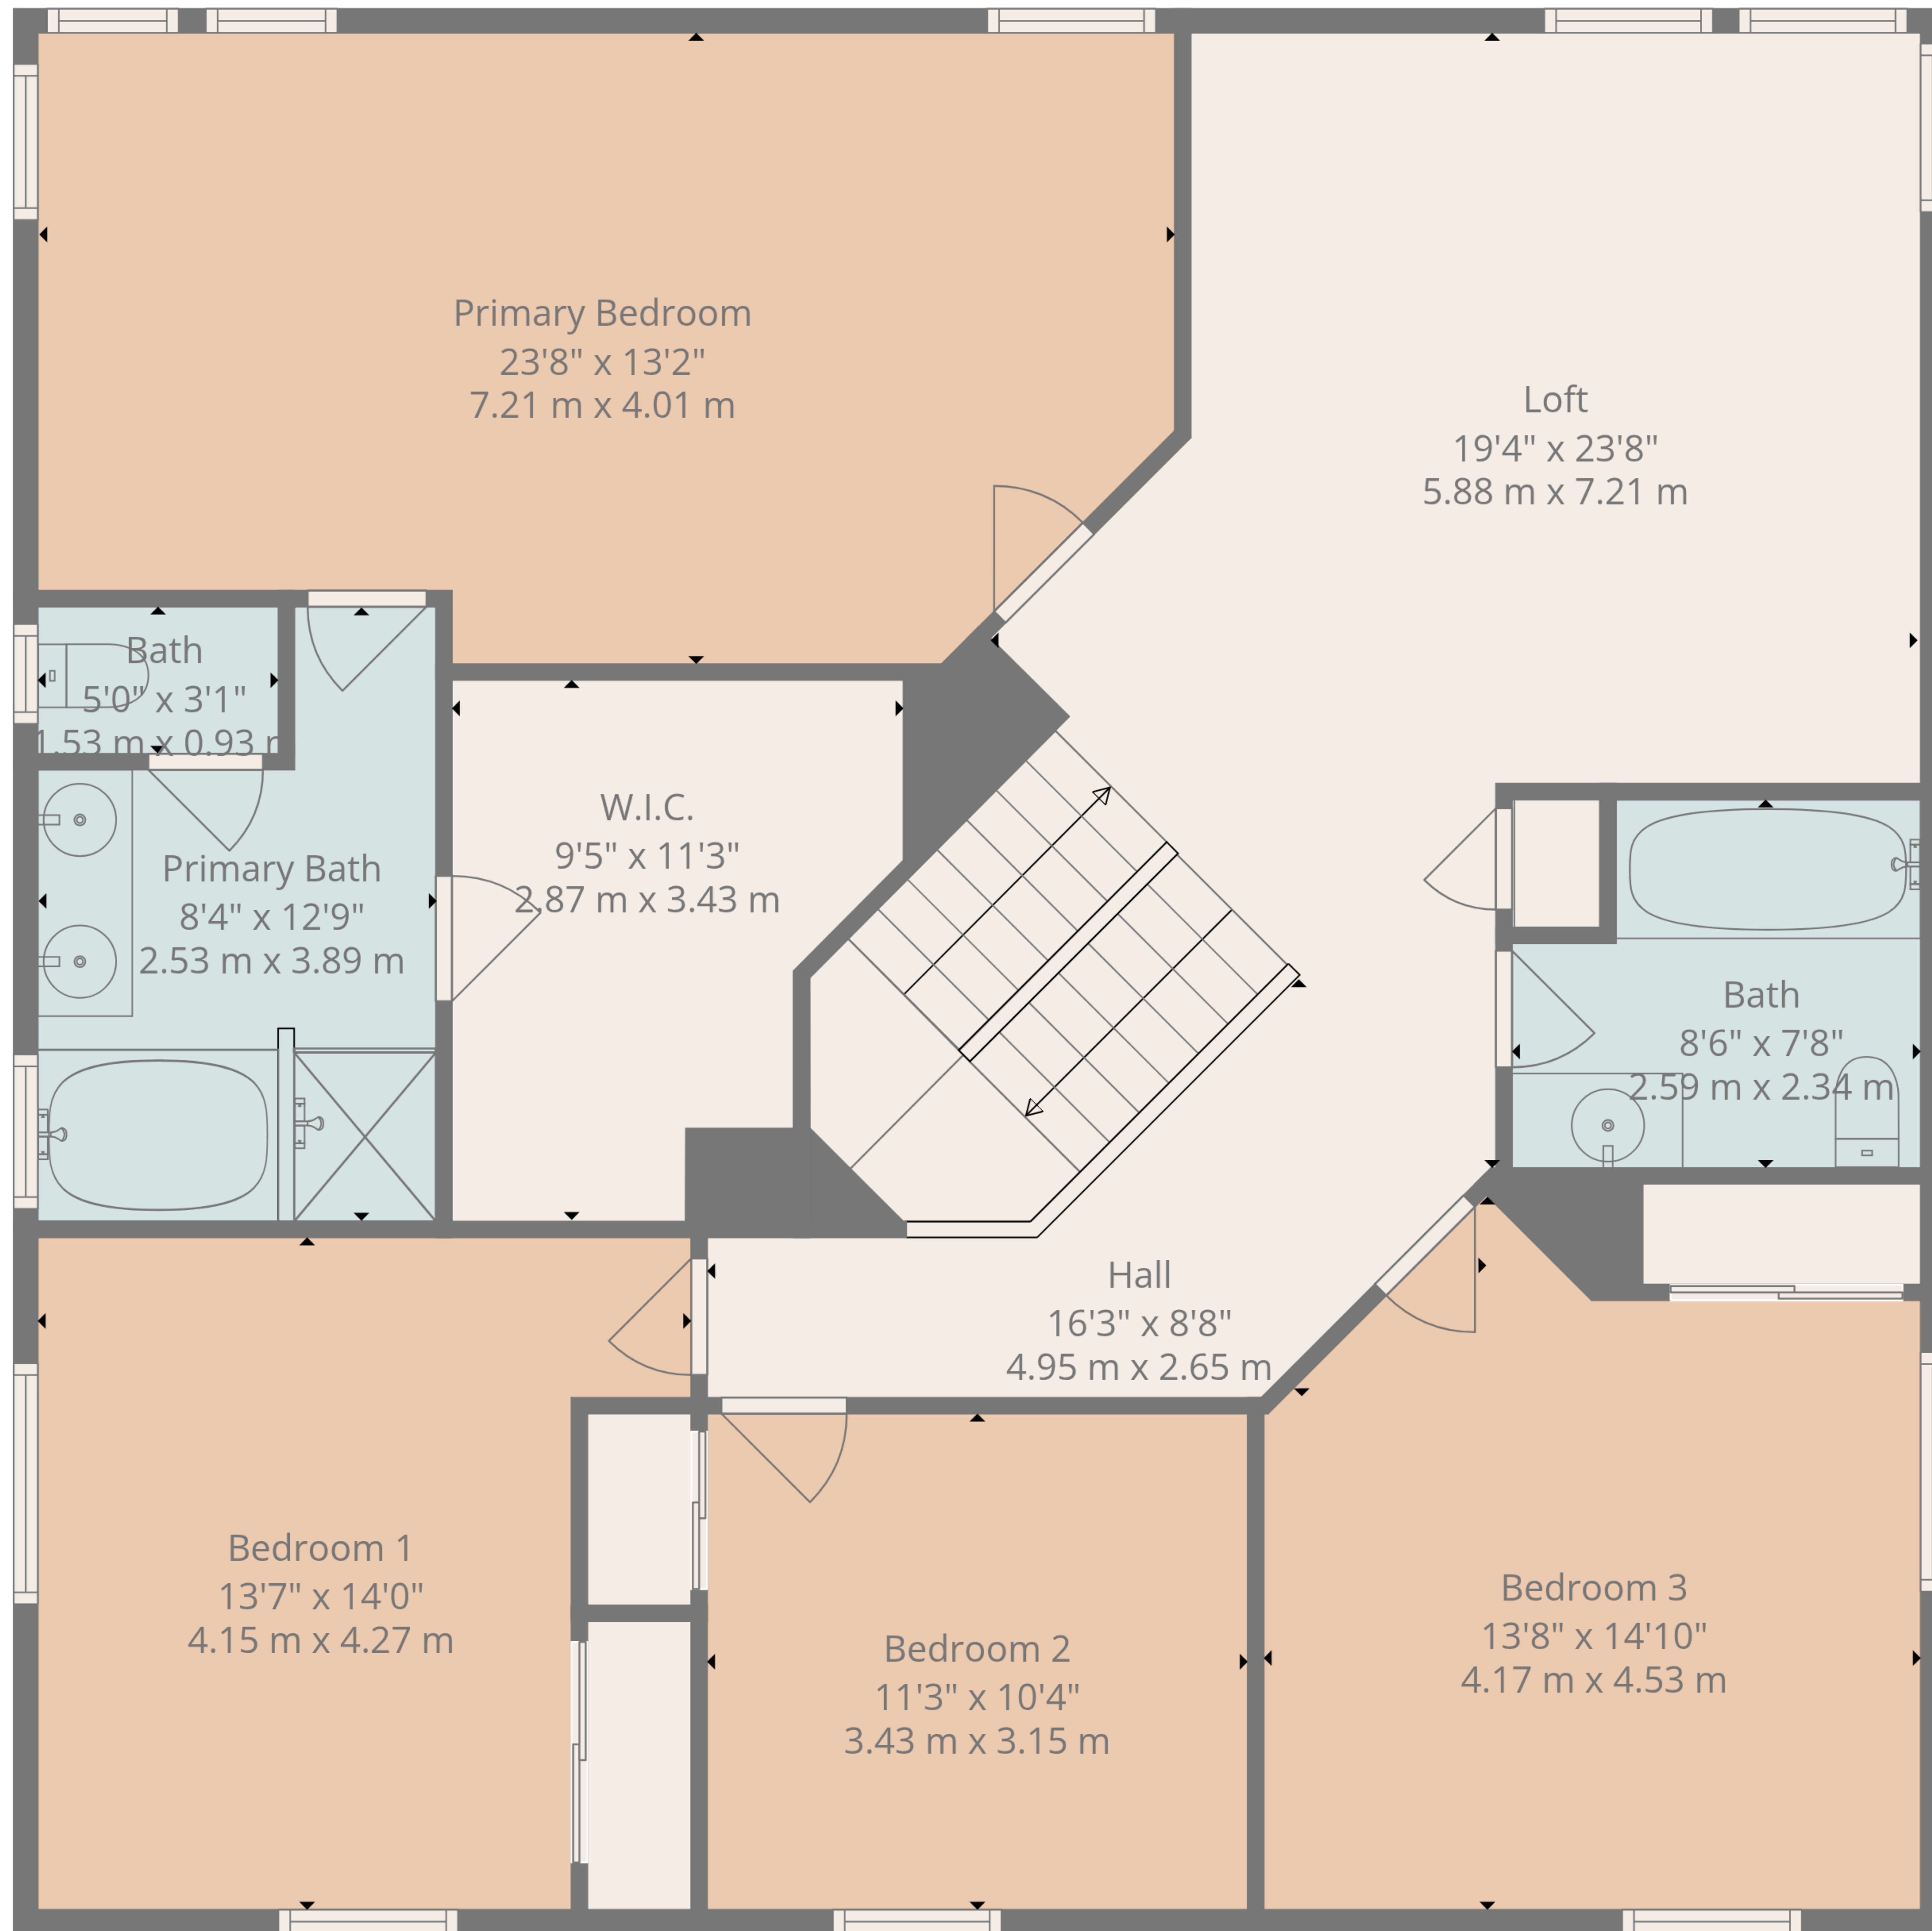

**TOTAL: 2721 sq. ft, 252 m2**

1st floor: 1188 sq. ft, 110 m2, 2nd floor: 1533 sq. ft, 142 m2

EXCLUDED AREAS: GARAGE: 410 sq. ft, 38 m2, COVERED PATIO: 257 sq. ft, 24 m2, STORAGE: 37 sq. ft, 3 m2, WALLS: 184 sq. ft, 18 m2

1st Floor

2nd Floor

**TOTAL: 2721 sq. ft, 252 m2**

1st floor: 1188 sq. ft, 110 m2, 2nd floor: 1533 sq. ft, 142 m2

EXCLUDED AREAS: GARAGE: 410 sq. ft, 38 m2, COVERED PATIO: 257 sq. ft, 24 m2, STORAGE: 37 sq. ft, 3 m2,

WALLS: 184 sq. ft, 18 m2