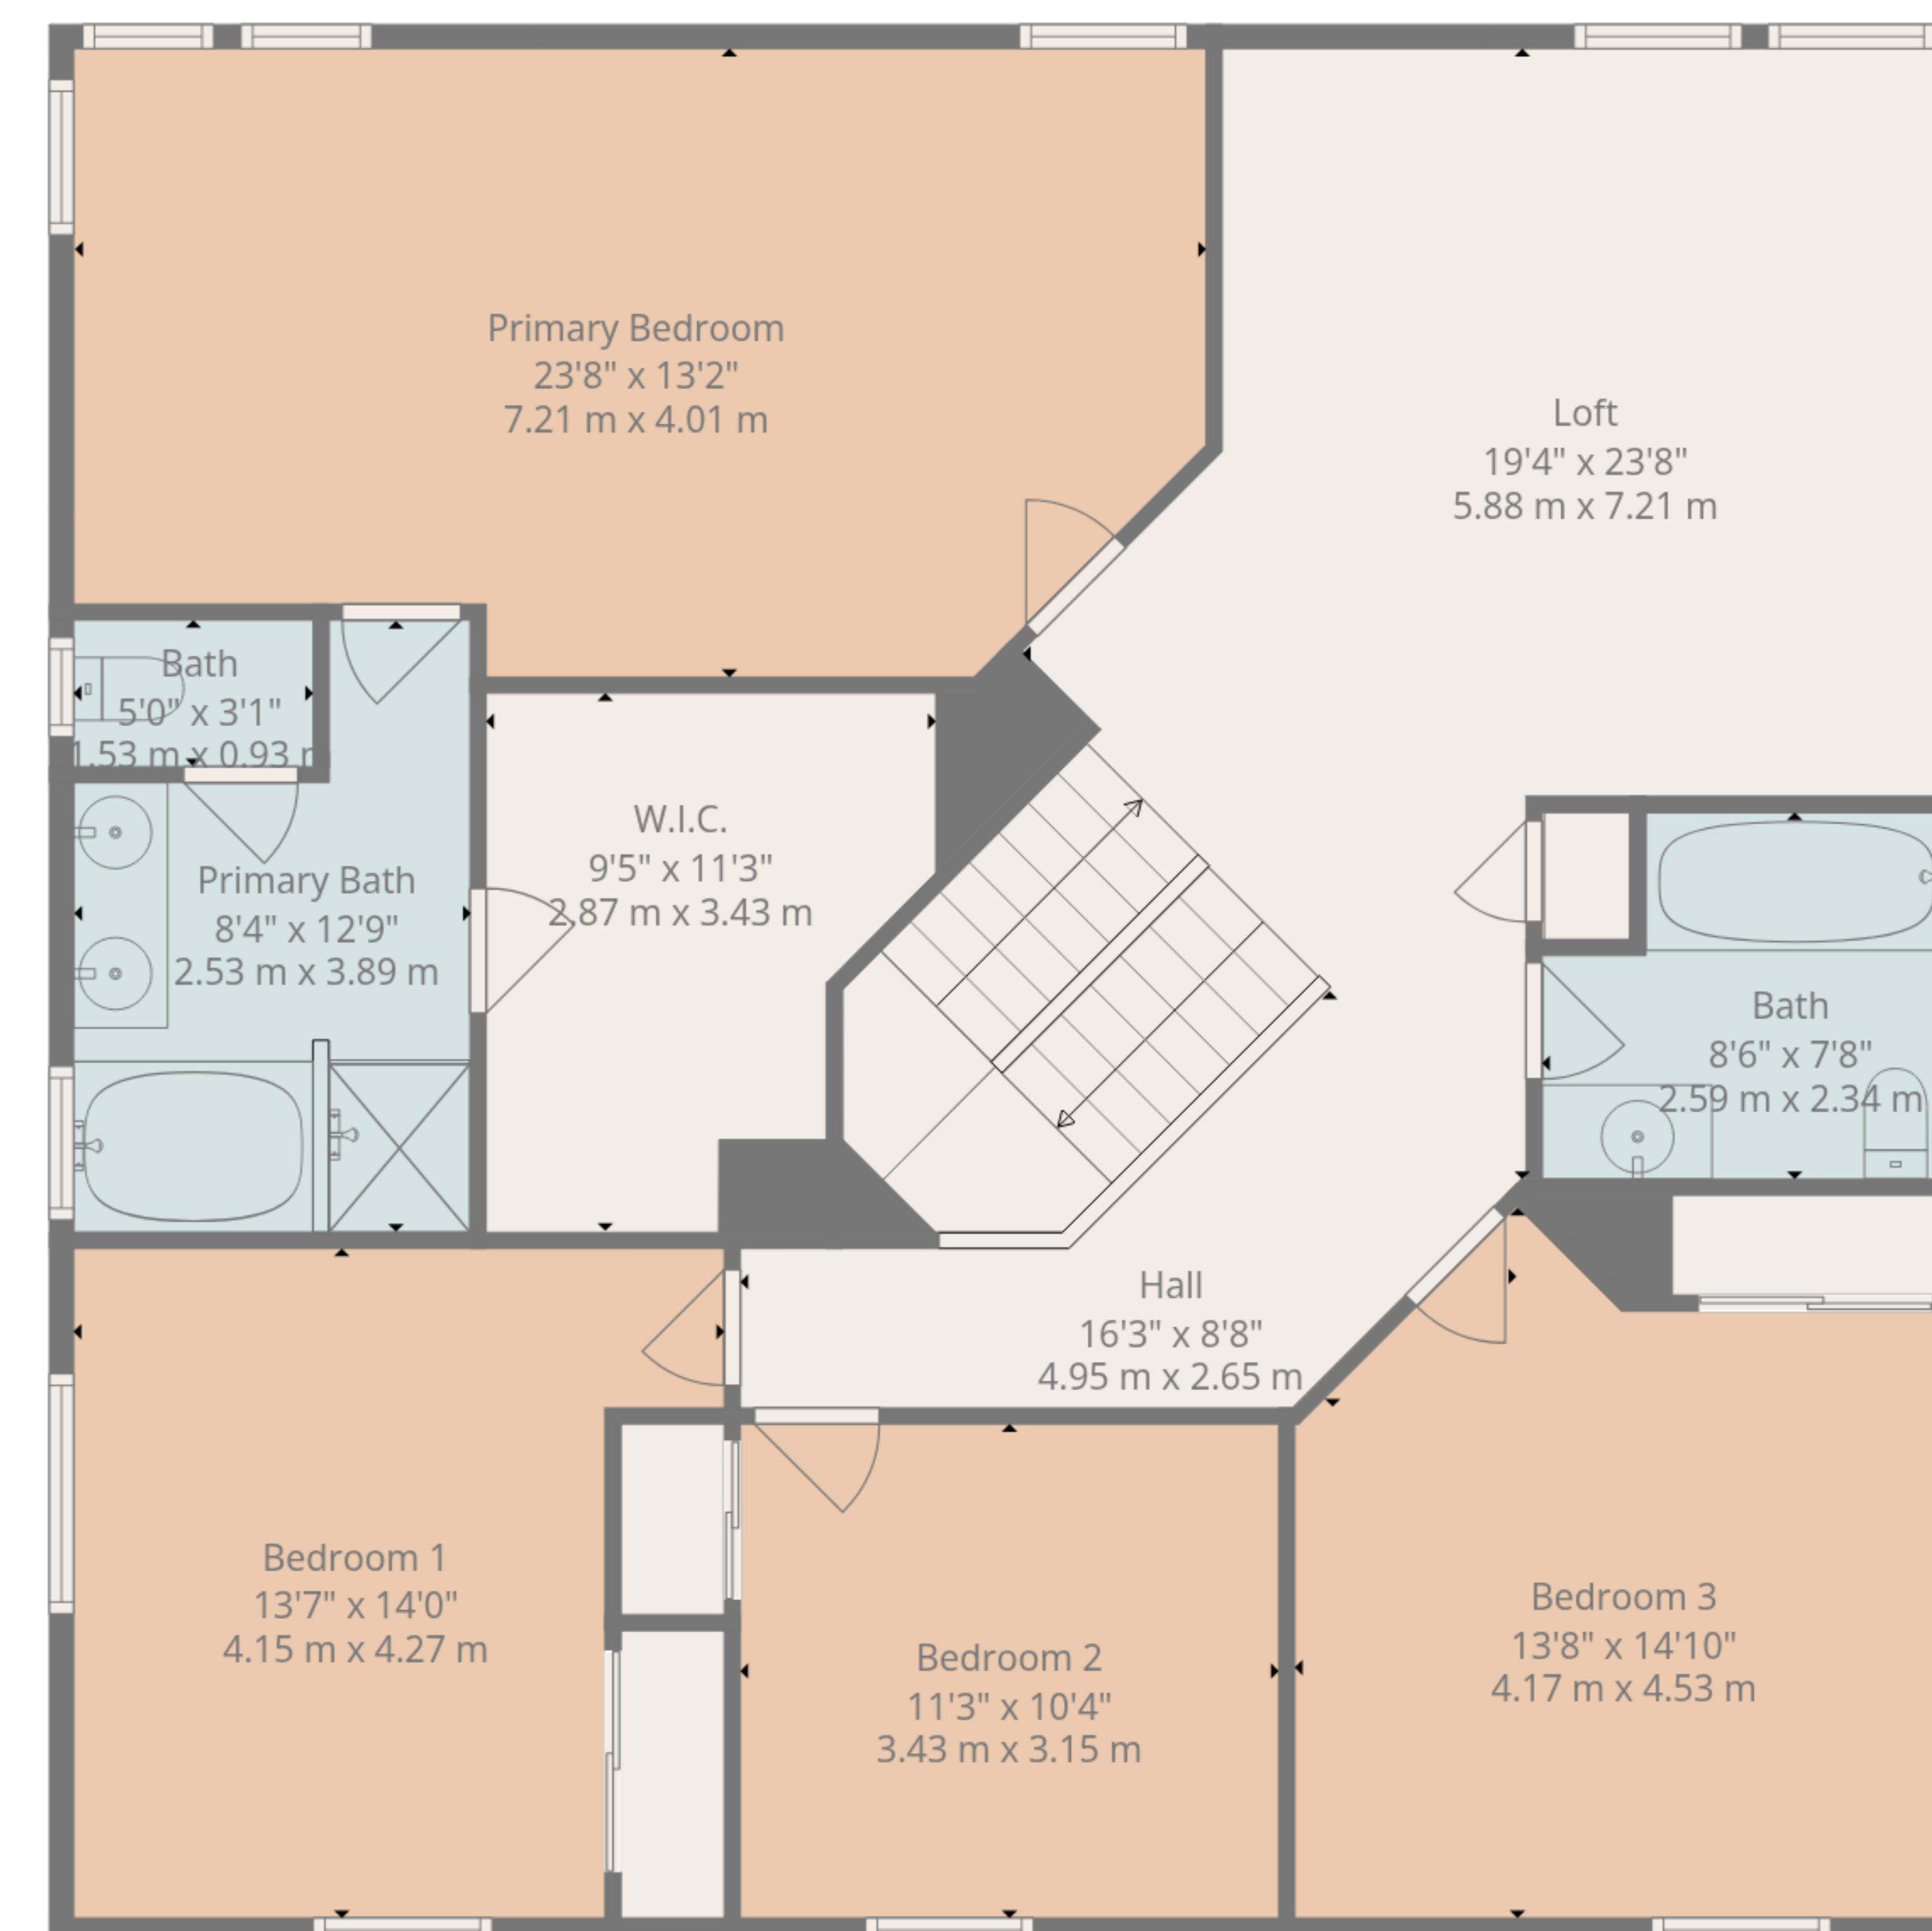

**TOTAL: 2721 sq. ft, 252 m2**

1st floor: 1188 sq. ft, 110 m2, 2nd floor: 1533 sq. ft, 142 m2

EXCLUDED AREAS: GARAGE: 410 sq. ft, 38 m2, COVERED PATIO: 257 sq. ft, 24 m2, STORAGE: 37 sq. ft, 3 m2, WALLS: 184 sq. ft, 18 m2

1st Floor

2nd Floor

**TOTAL: 2721 sq. ft, 252 m2**

1st floor: 1188 sq. ft, 110 m2, 2nd floor: 1533 sq. ft, 142 m2

EXCLUDED AREAS: GARAGE: 410 sq. ft, 38 m2, COVERED PATIO: 257 sq. ft, 24 m2, STORAGE: 37 sq. ft, 3 m2,

WALLS: 184 sq. ft, 18 m2