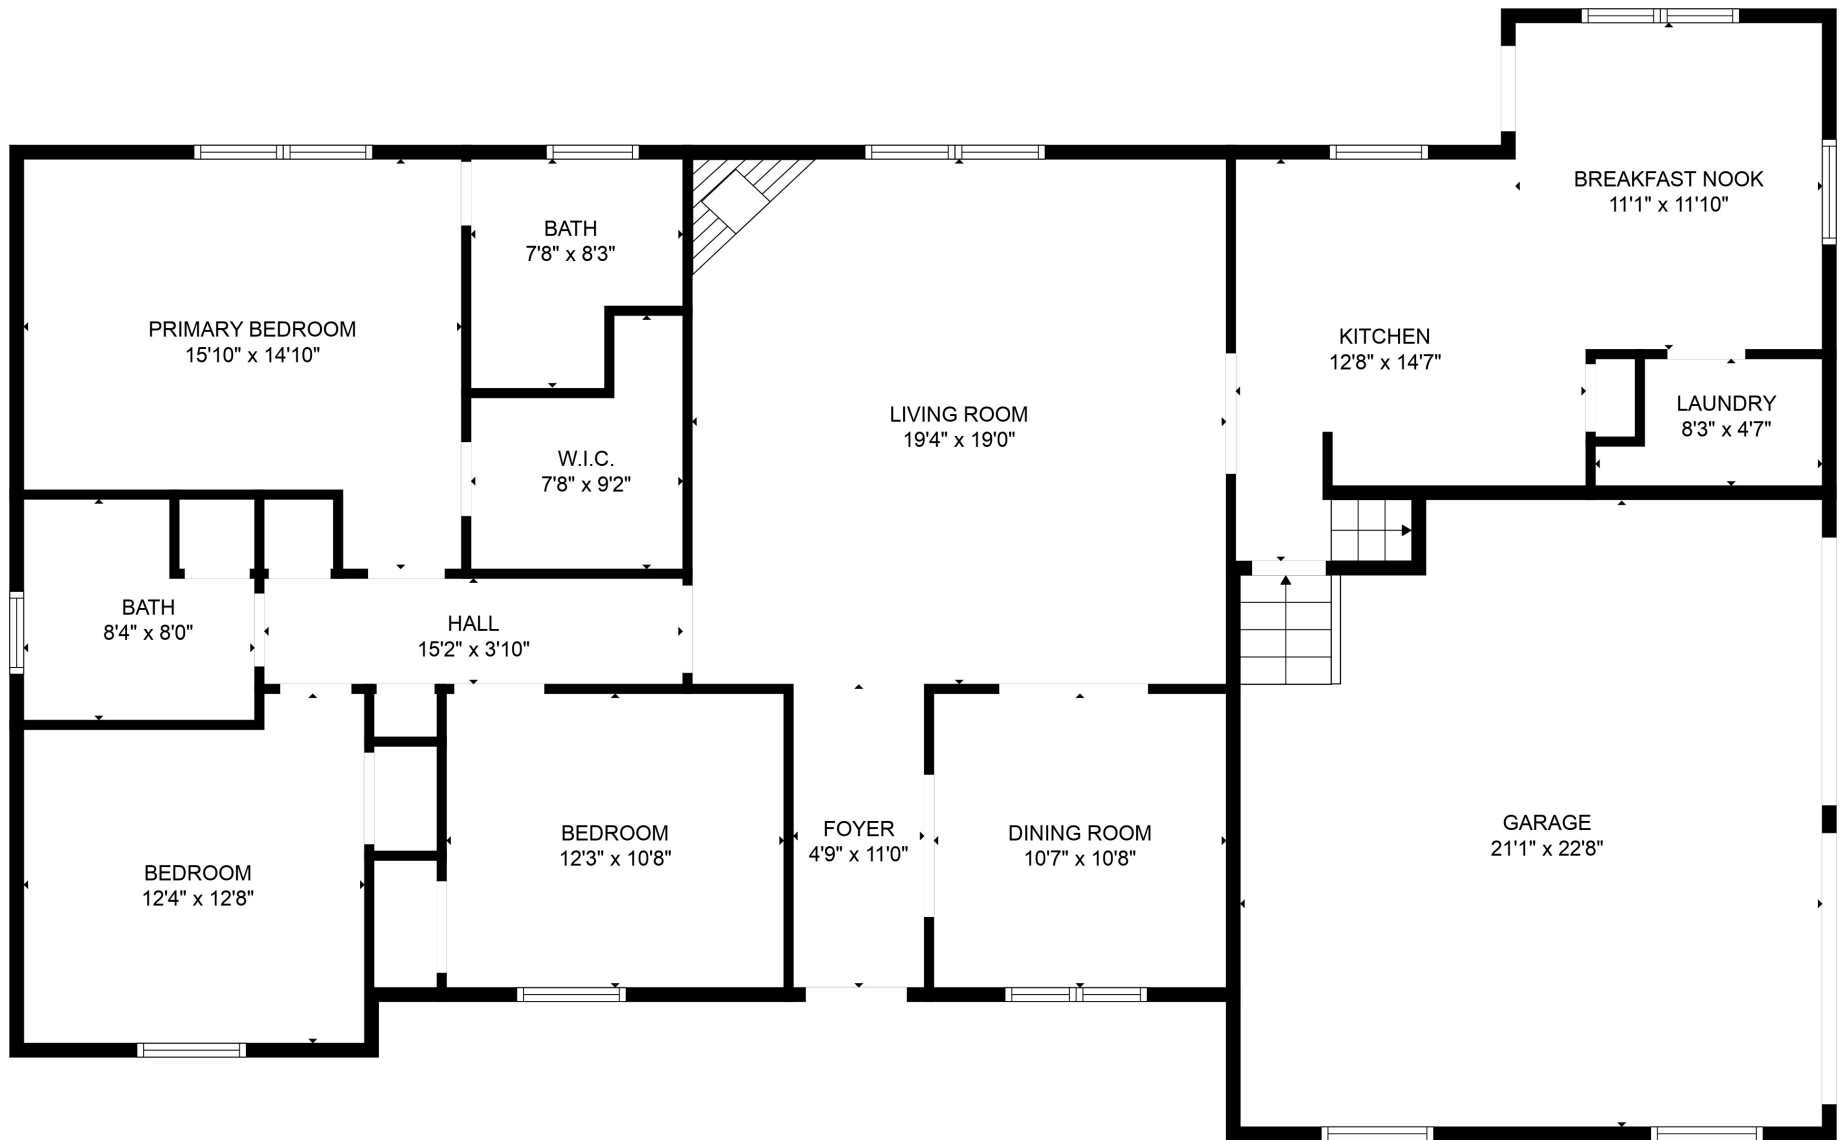

FLOOR 1

FLOOR 2

Total scanned area: 2652 sq. ft

SIZES AND DIMENSIONS ARE APPROXIMATE. ACTUAL MAY VARY.

BONUS ROOM
17'8" x 22'9"

Total scanned area: 2652 sq. ft

SIZES AND DIMENSIONS ARE APPROXIMATE. ACTUAL MAY VARY.

Total scanned area: 2652 sq. ft

SIZES AND DIMENSIONS ARE APPROXIMATE. ACTUAL MAY VARY.