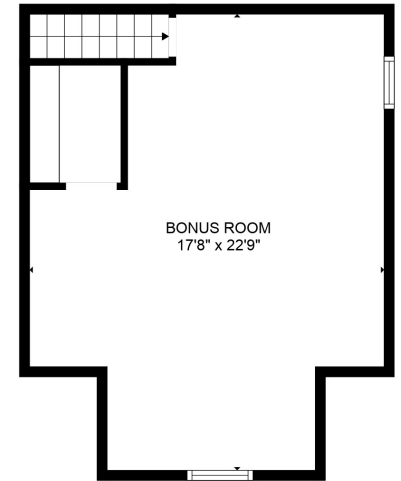

FLOOR 1

FLOOR 2

Total scanned area: 2652 sq. ft

SIZES AND DIMENSIONS ARE APPROXIMATE. ACTUAL MAY VARY.

BONUS ROOM
17'8" x 22'9"

Total scanned area: 2652 sq. ft

SIZES AND DIMENSIONS ARE APPROXIMATE. ACTUAL MAY VARY.

Total scanned area: 2652 sq. ft

SIZES AND DIMENSIONS ARE APPROXIMATE. ACTUAL MAY VARY.