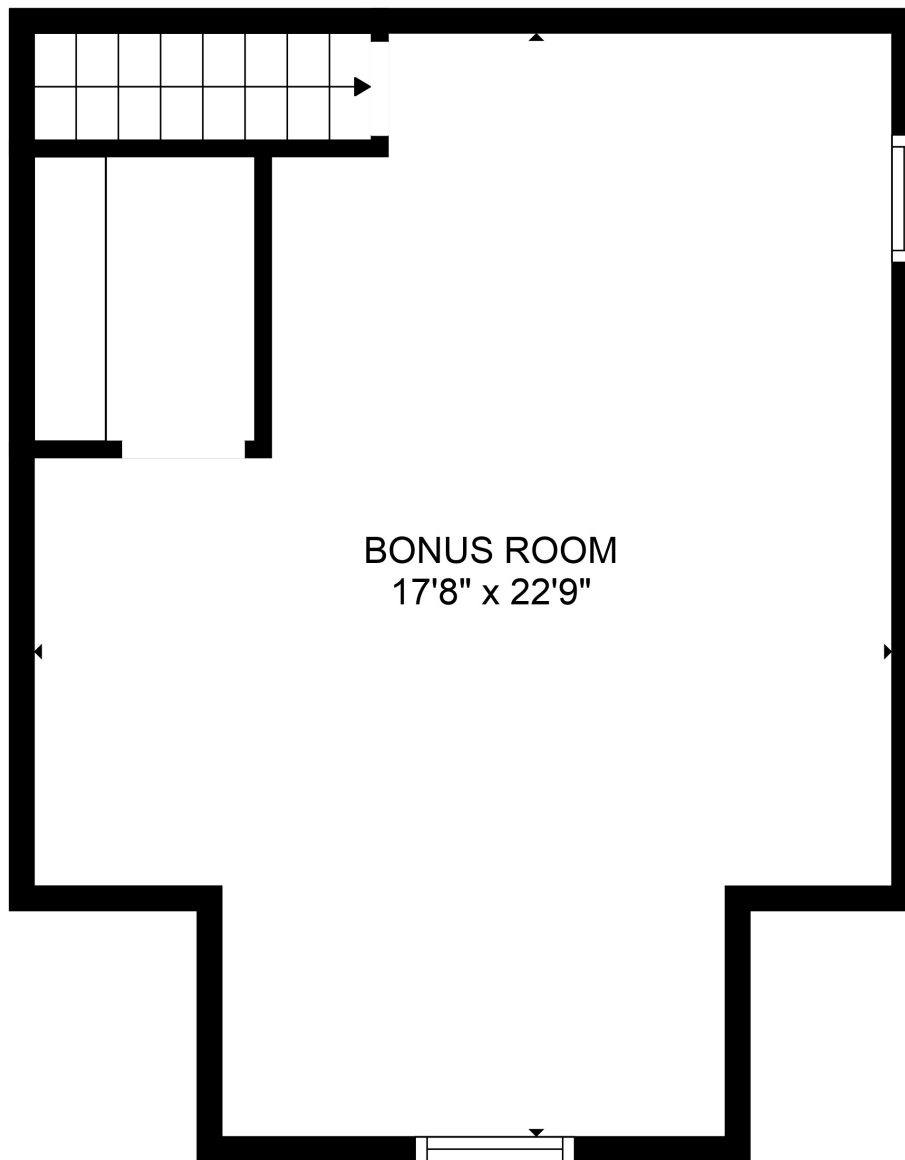

FLOOR 1

FLOOR 2

Total scanned area: 2652 sq. ft

SIZES AND DIMENSIONS ARE APPROXIMATE. ACTUAL MAY VARY.

BONUS ROOM
17'8" x 22'9"

Total scanned area: 2652 sq. ft

SIZES AND DIMENSIONS ARE APPROXIMATE. ACTUAL MAY VARY.

Total scanned area: 2652 sq. ft

SIZES AND DIMENSIONS ARE APPROXIMATE. ACTUAL MAY VARY.