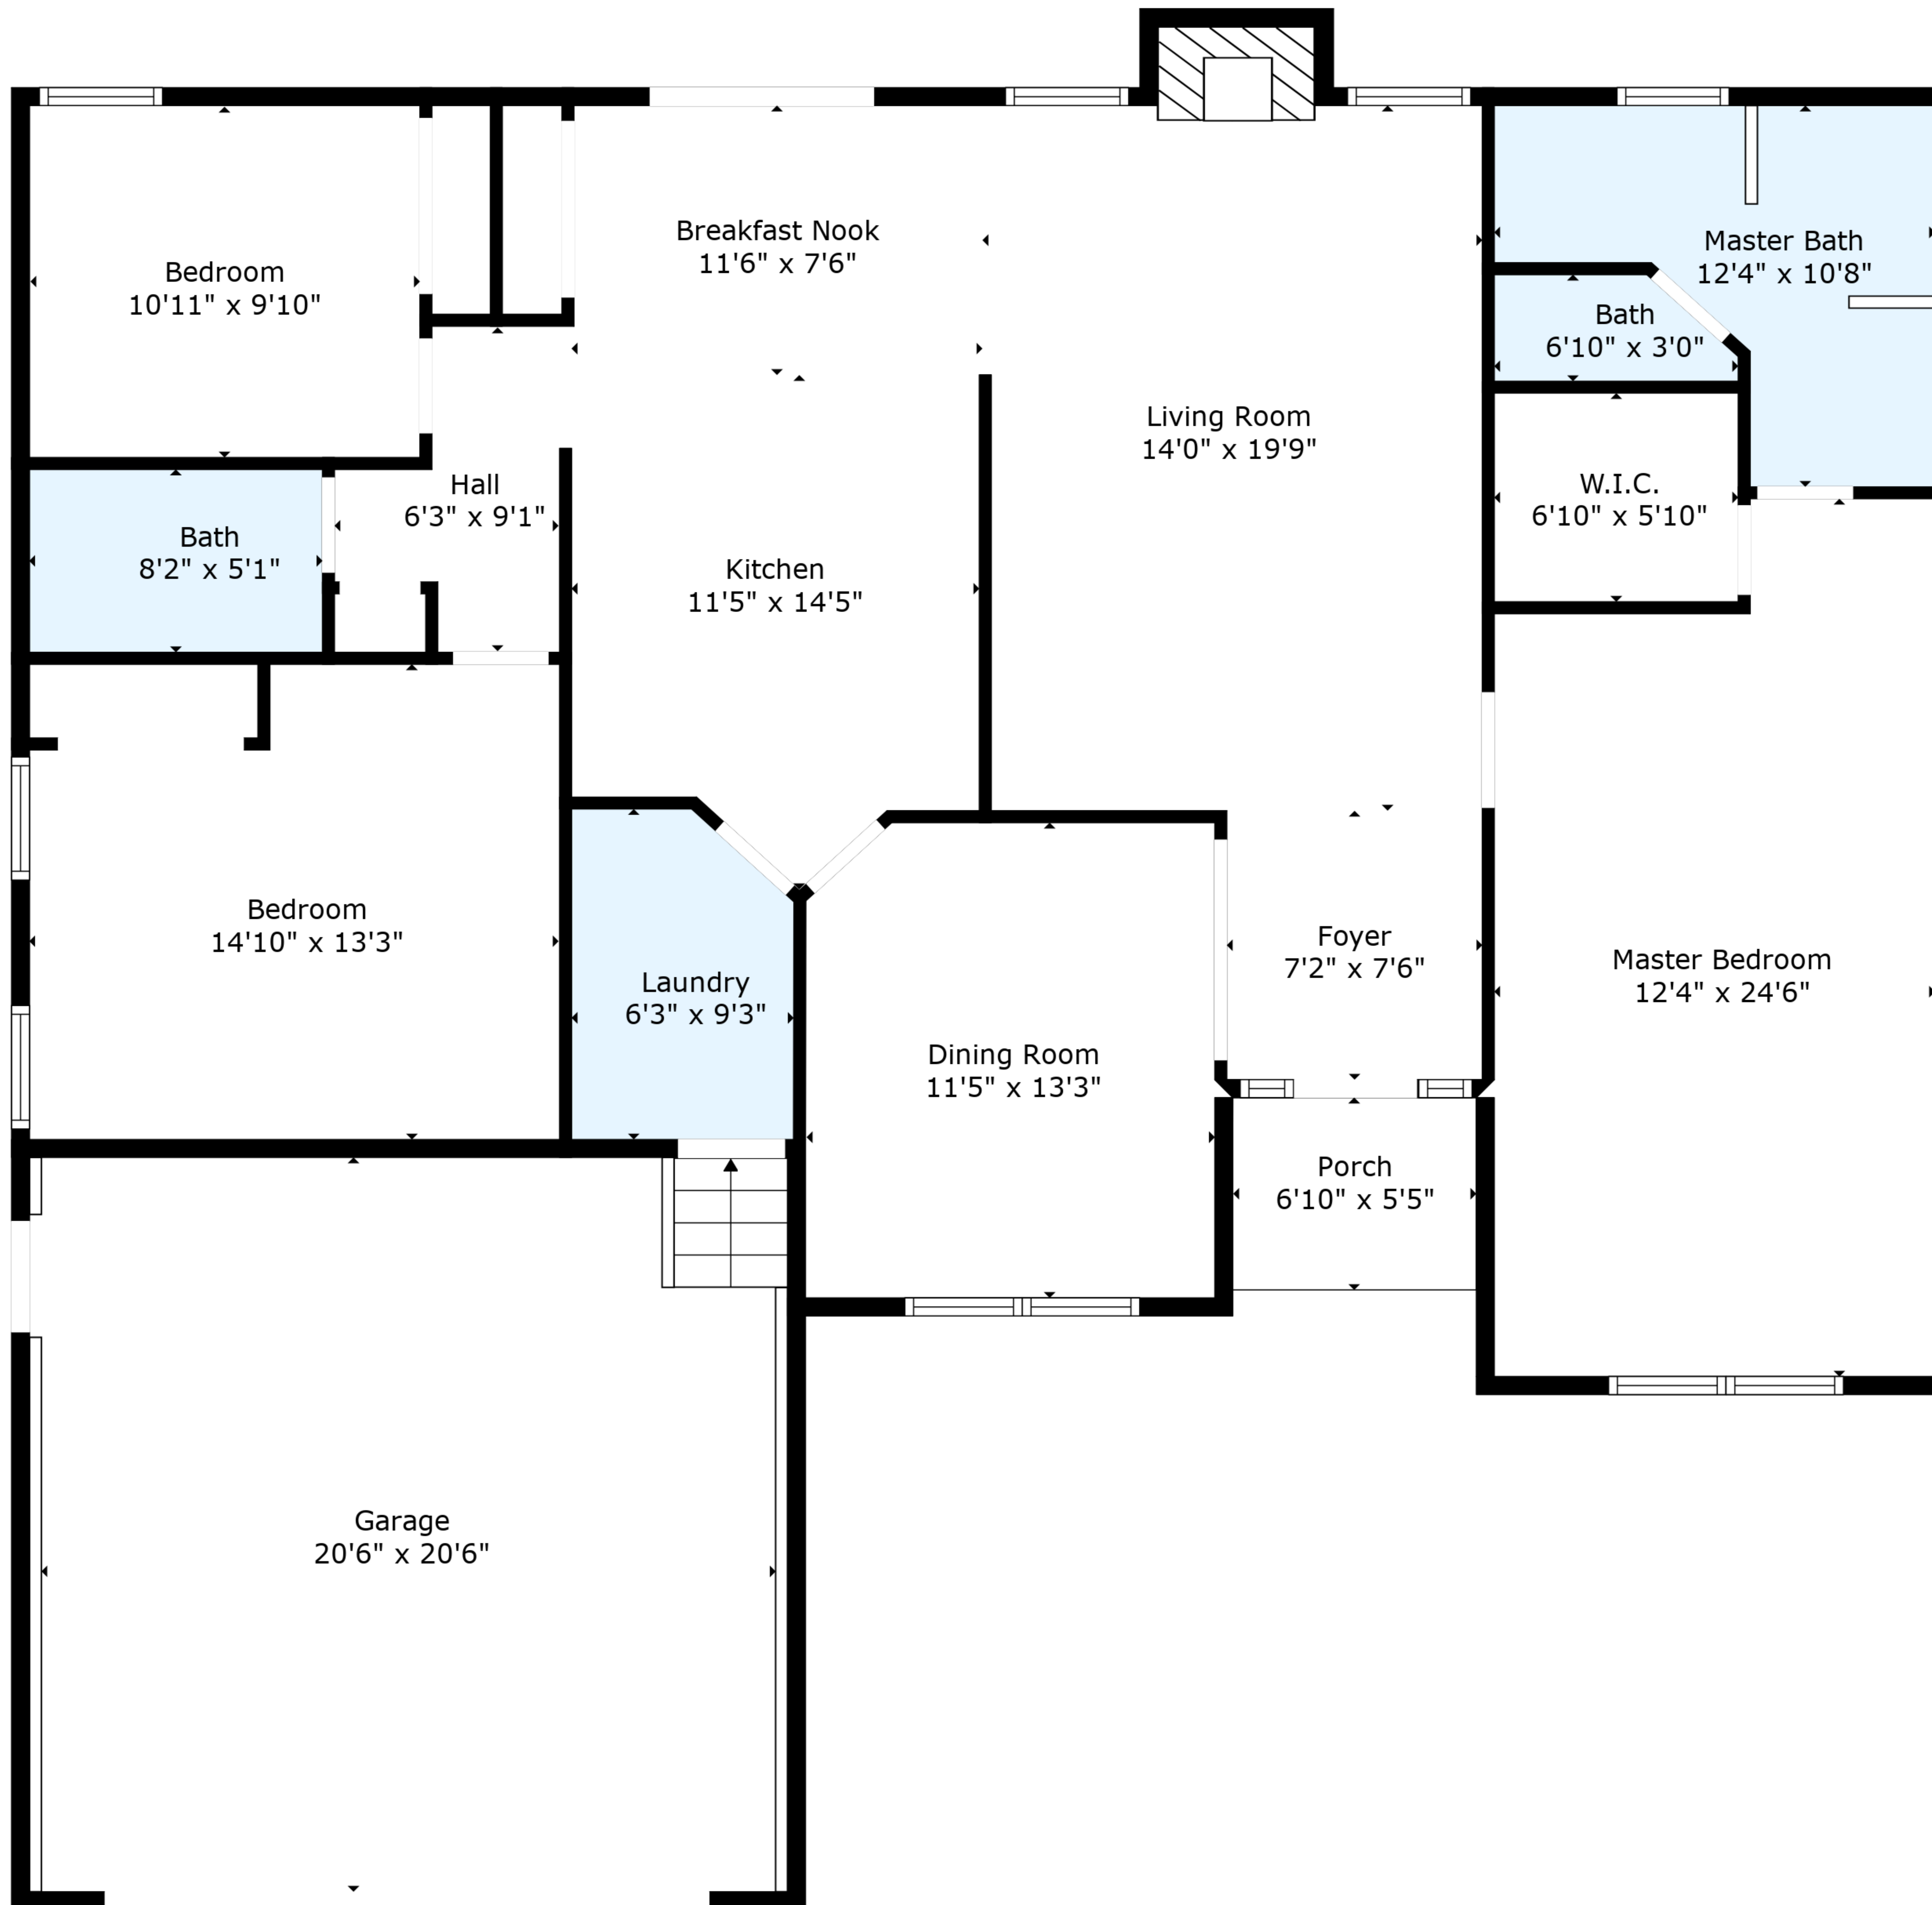

TOTAL: 1663 sq. ft

FLOOR 1: 1663 sq. ft

EXCLUDED AREAS: GARAGE: 435 sq. ft, PORCH: 37 sq. ft, FIREPLACE: 12 sq. ft

Floor Plan Created By Cubicasa App. Measurements Deemed Highly Reliable But Not Guaranteed.