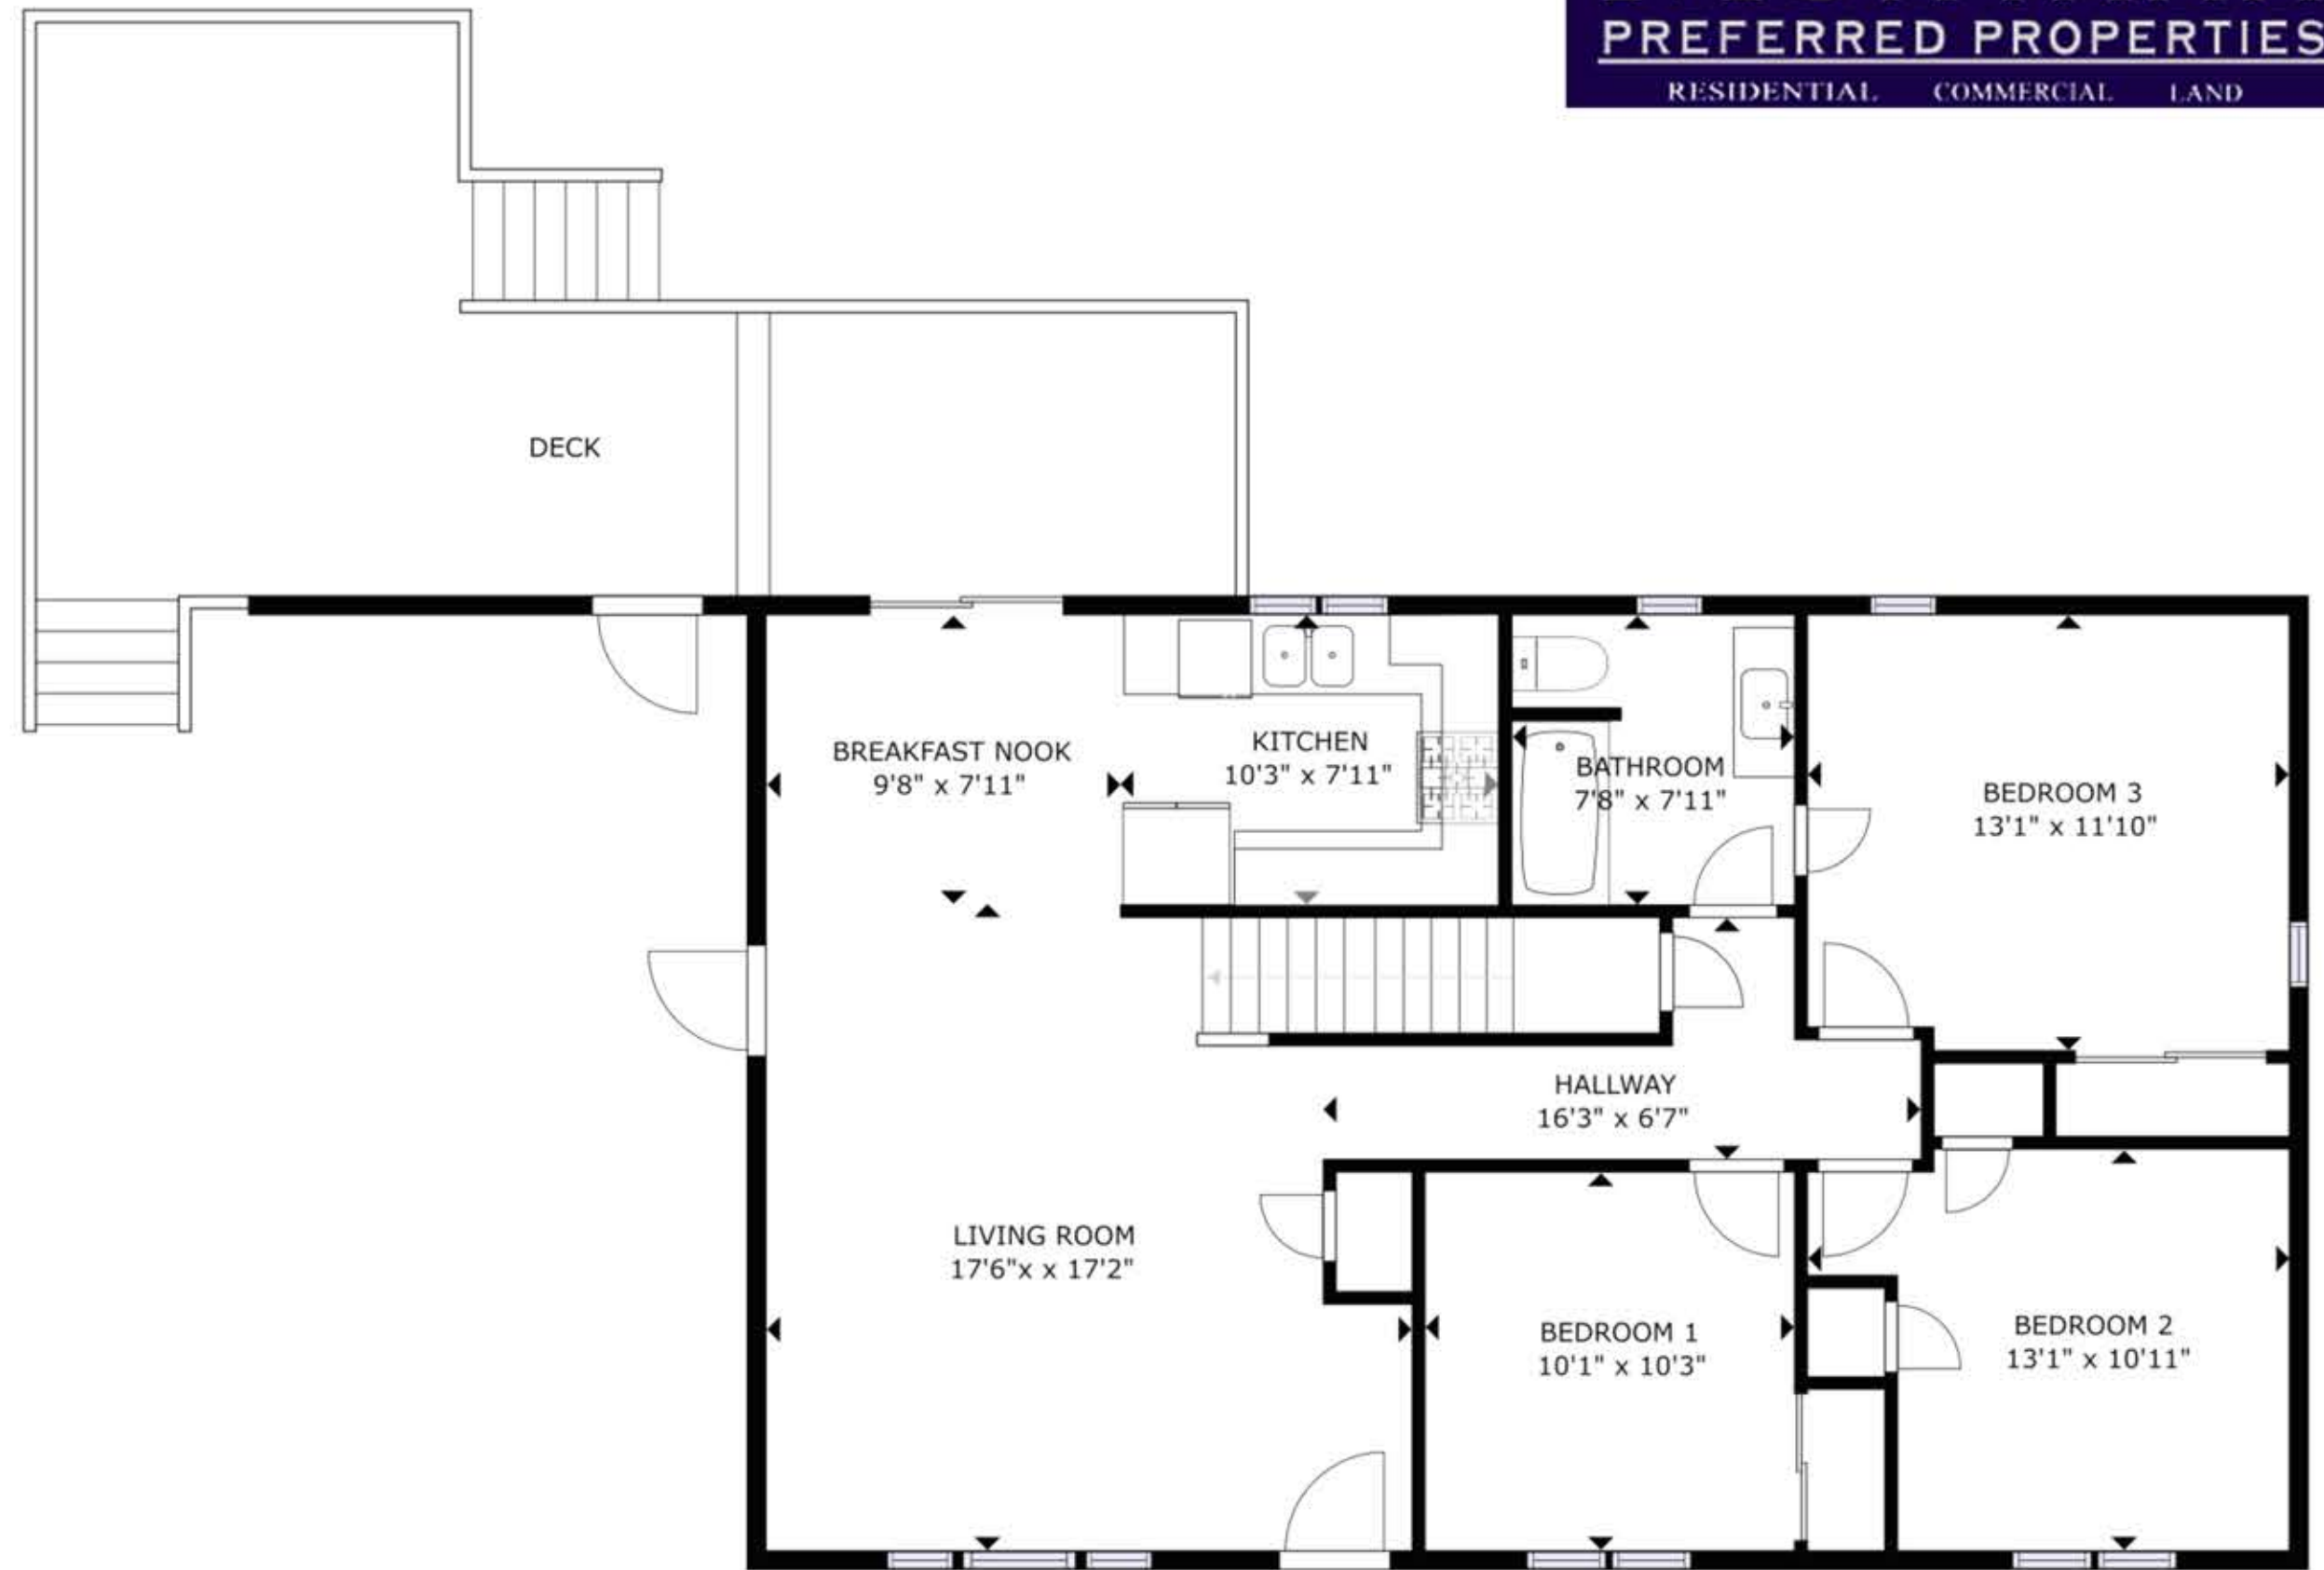

# 5903 Longview Dr

Missoula, MT 59803

Main Floor

Second Floor

3

BEDROOMS

2

BATHROOMS

1574

TOTAL SQ.FT.

Measurements are approximate and may not be to scale.

The floor plan illustration is not suitable for construction/architectural purposes.

This communication is not intended to cause or induce breach of an existing agency agreement.