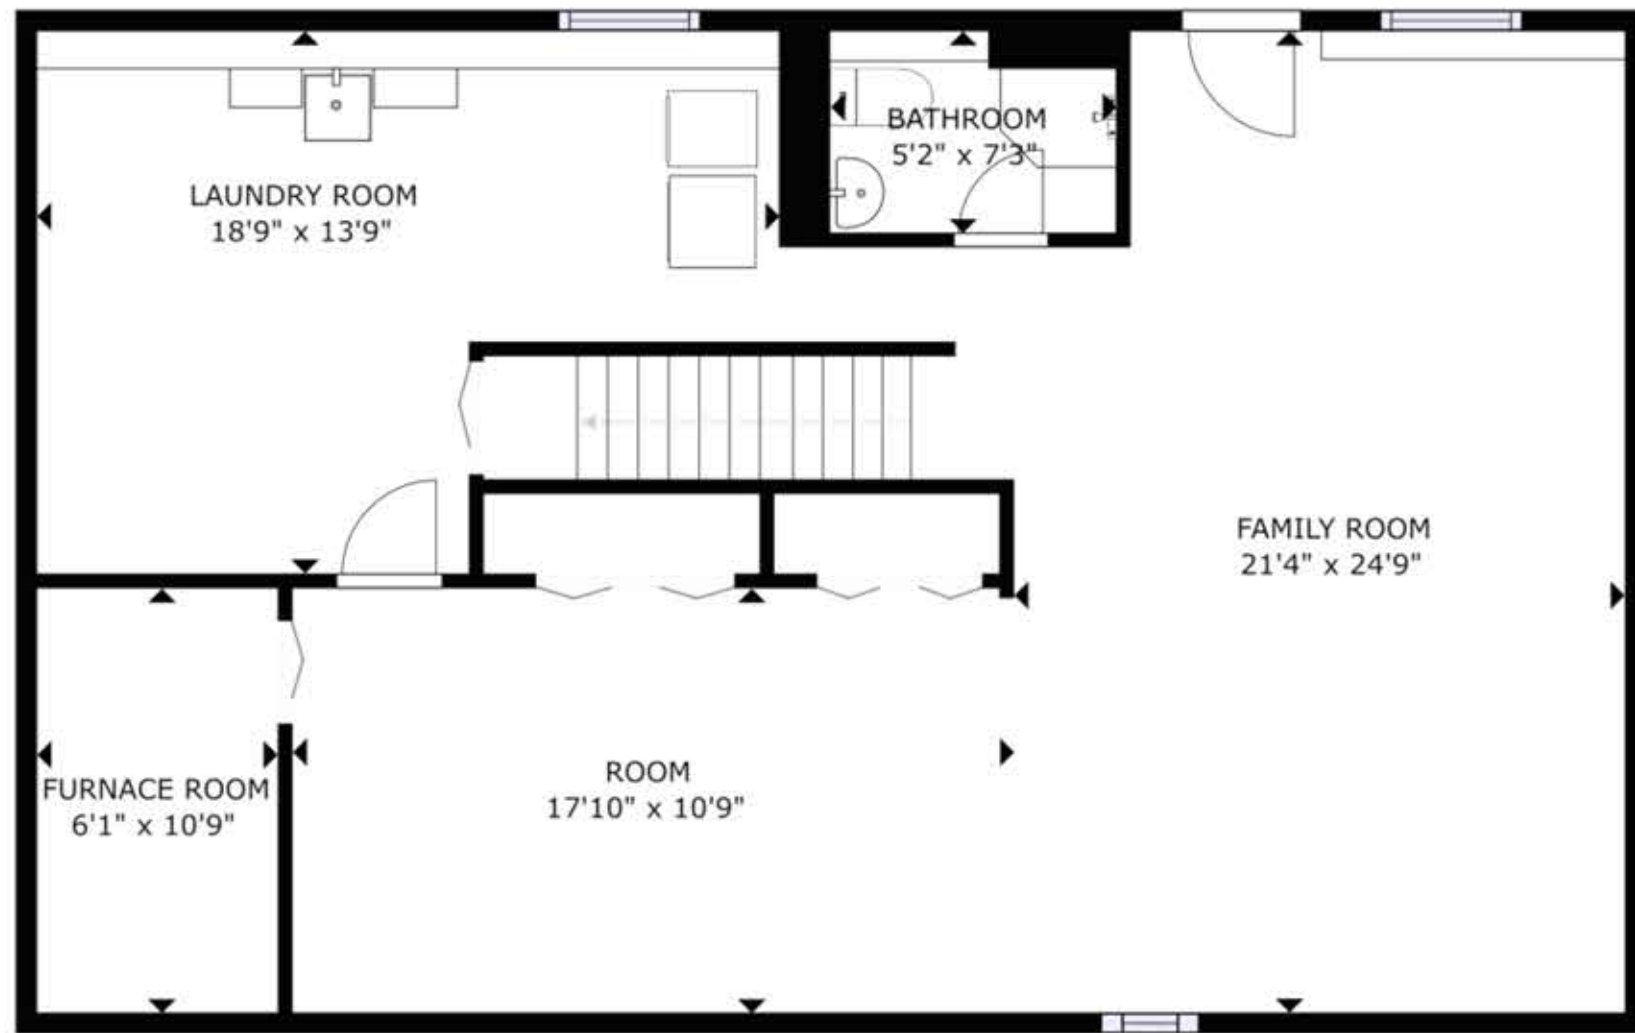

# 5903 Longview Dr

Missoula, MT 59803

Main Floor

Second Floor

3

BEDROOMS

2

BATHROOMS

1574

TOTAL SQ.FT.

Measurements are approximate and may not be to scale.

The floor plan illustration is not suitable for construction/architectural purposes.

This communication is not intended to cause or induce breach of an existing agency agreement.