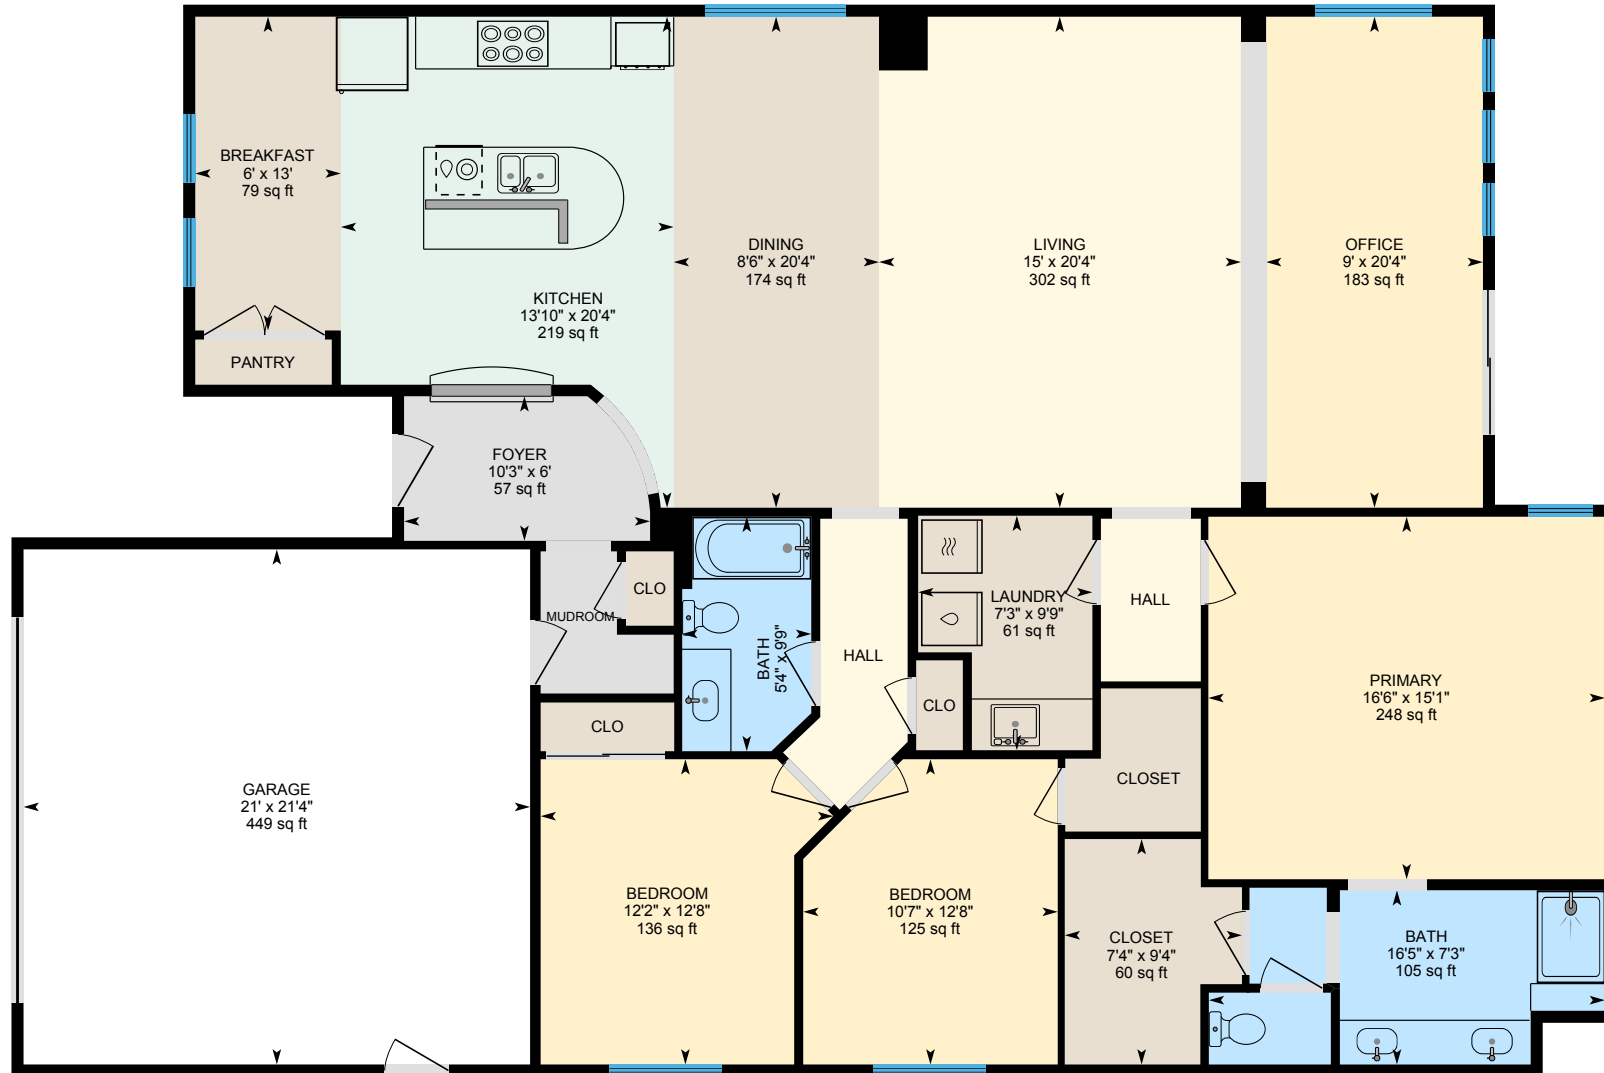

1478 Arbor Brook Dr, Manteca, CA

Main Floor Finished Area 2164.55 sq ft
Unfinished Area 478.82 sq ft

PREPARED: 2024/06/26

White regions are excluded from total floor area in iGUIDE floor plans. All room dimensions and floor areas must be considered approximate and are subject to independent verification.