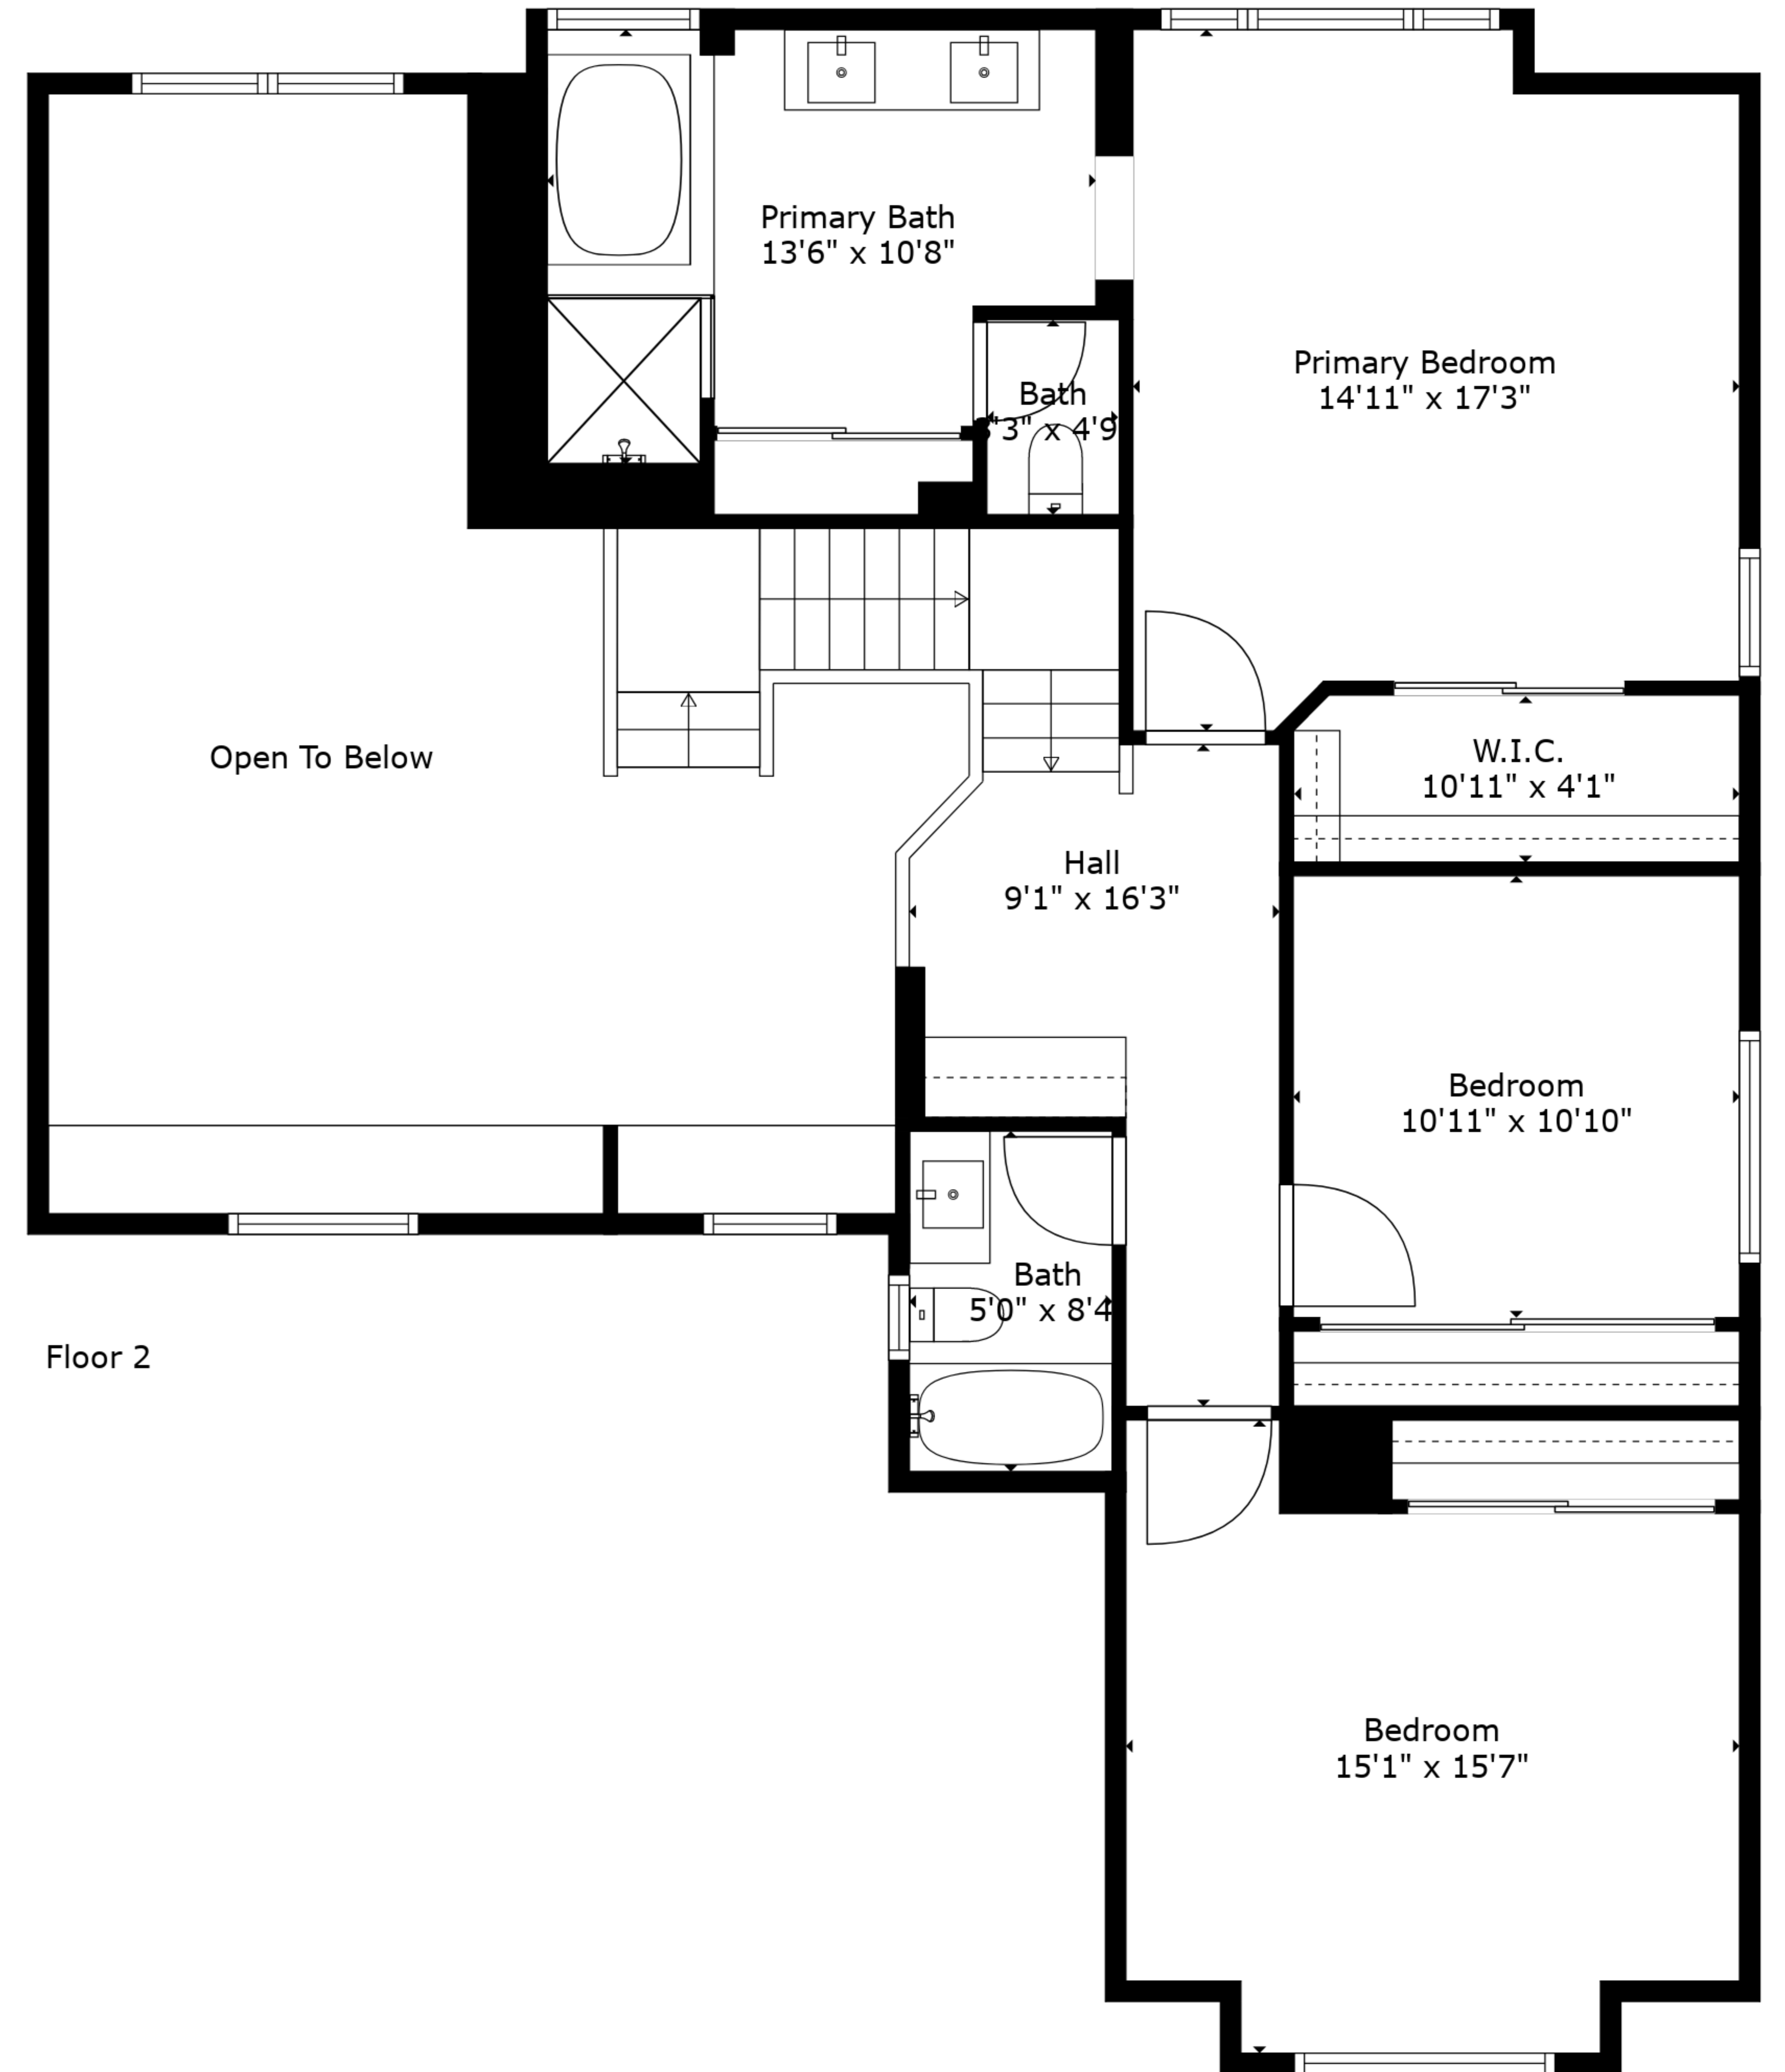

TOTAL: 2298 sq. ft

FLOOR 1: 1214 sq. ft, FLOOR 2: 1084 sq. ft

EXCLUDED AREAS: GARAGE: 654 sq. ft, BAY WINDOW: 9 sq. ft, FIREPLACE: 11 sq. ft,
OPEN TO BELOW: 429 sq. ft

TOTAL: 2298 sq. ft
 FLOOR 1: 1214 sq. ft, FLOOR 2: 1084 sq. ft
 EXCLUDED AREAS: GARAGE: 654 sq. ft, BAY WINDOW: 9 sq. ft, FIREPLACE: 11 sq. ft,
 OPEN TO BELOW: 429 sq. ft

Floor 1

Floor 2

TOTAL: 2298 sq. ft

FLOOR 1: 1214 sq. ft, FLOOR 2: 1084 sq. ft

EXCLUDED AREAS: GARAGE: 654 sq. ft, BAY WINDOW: 9 sq. ft, FIREPLACE: 11 sq. ft,
OPEN TO BELOW: 429 sq. ft