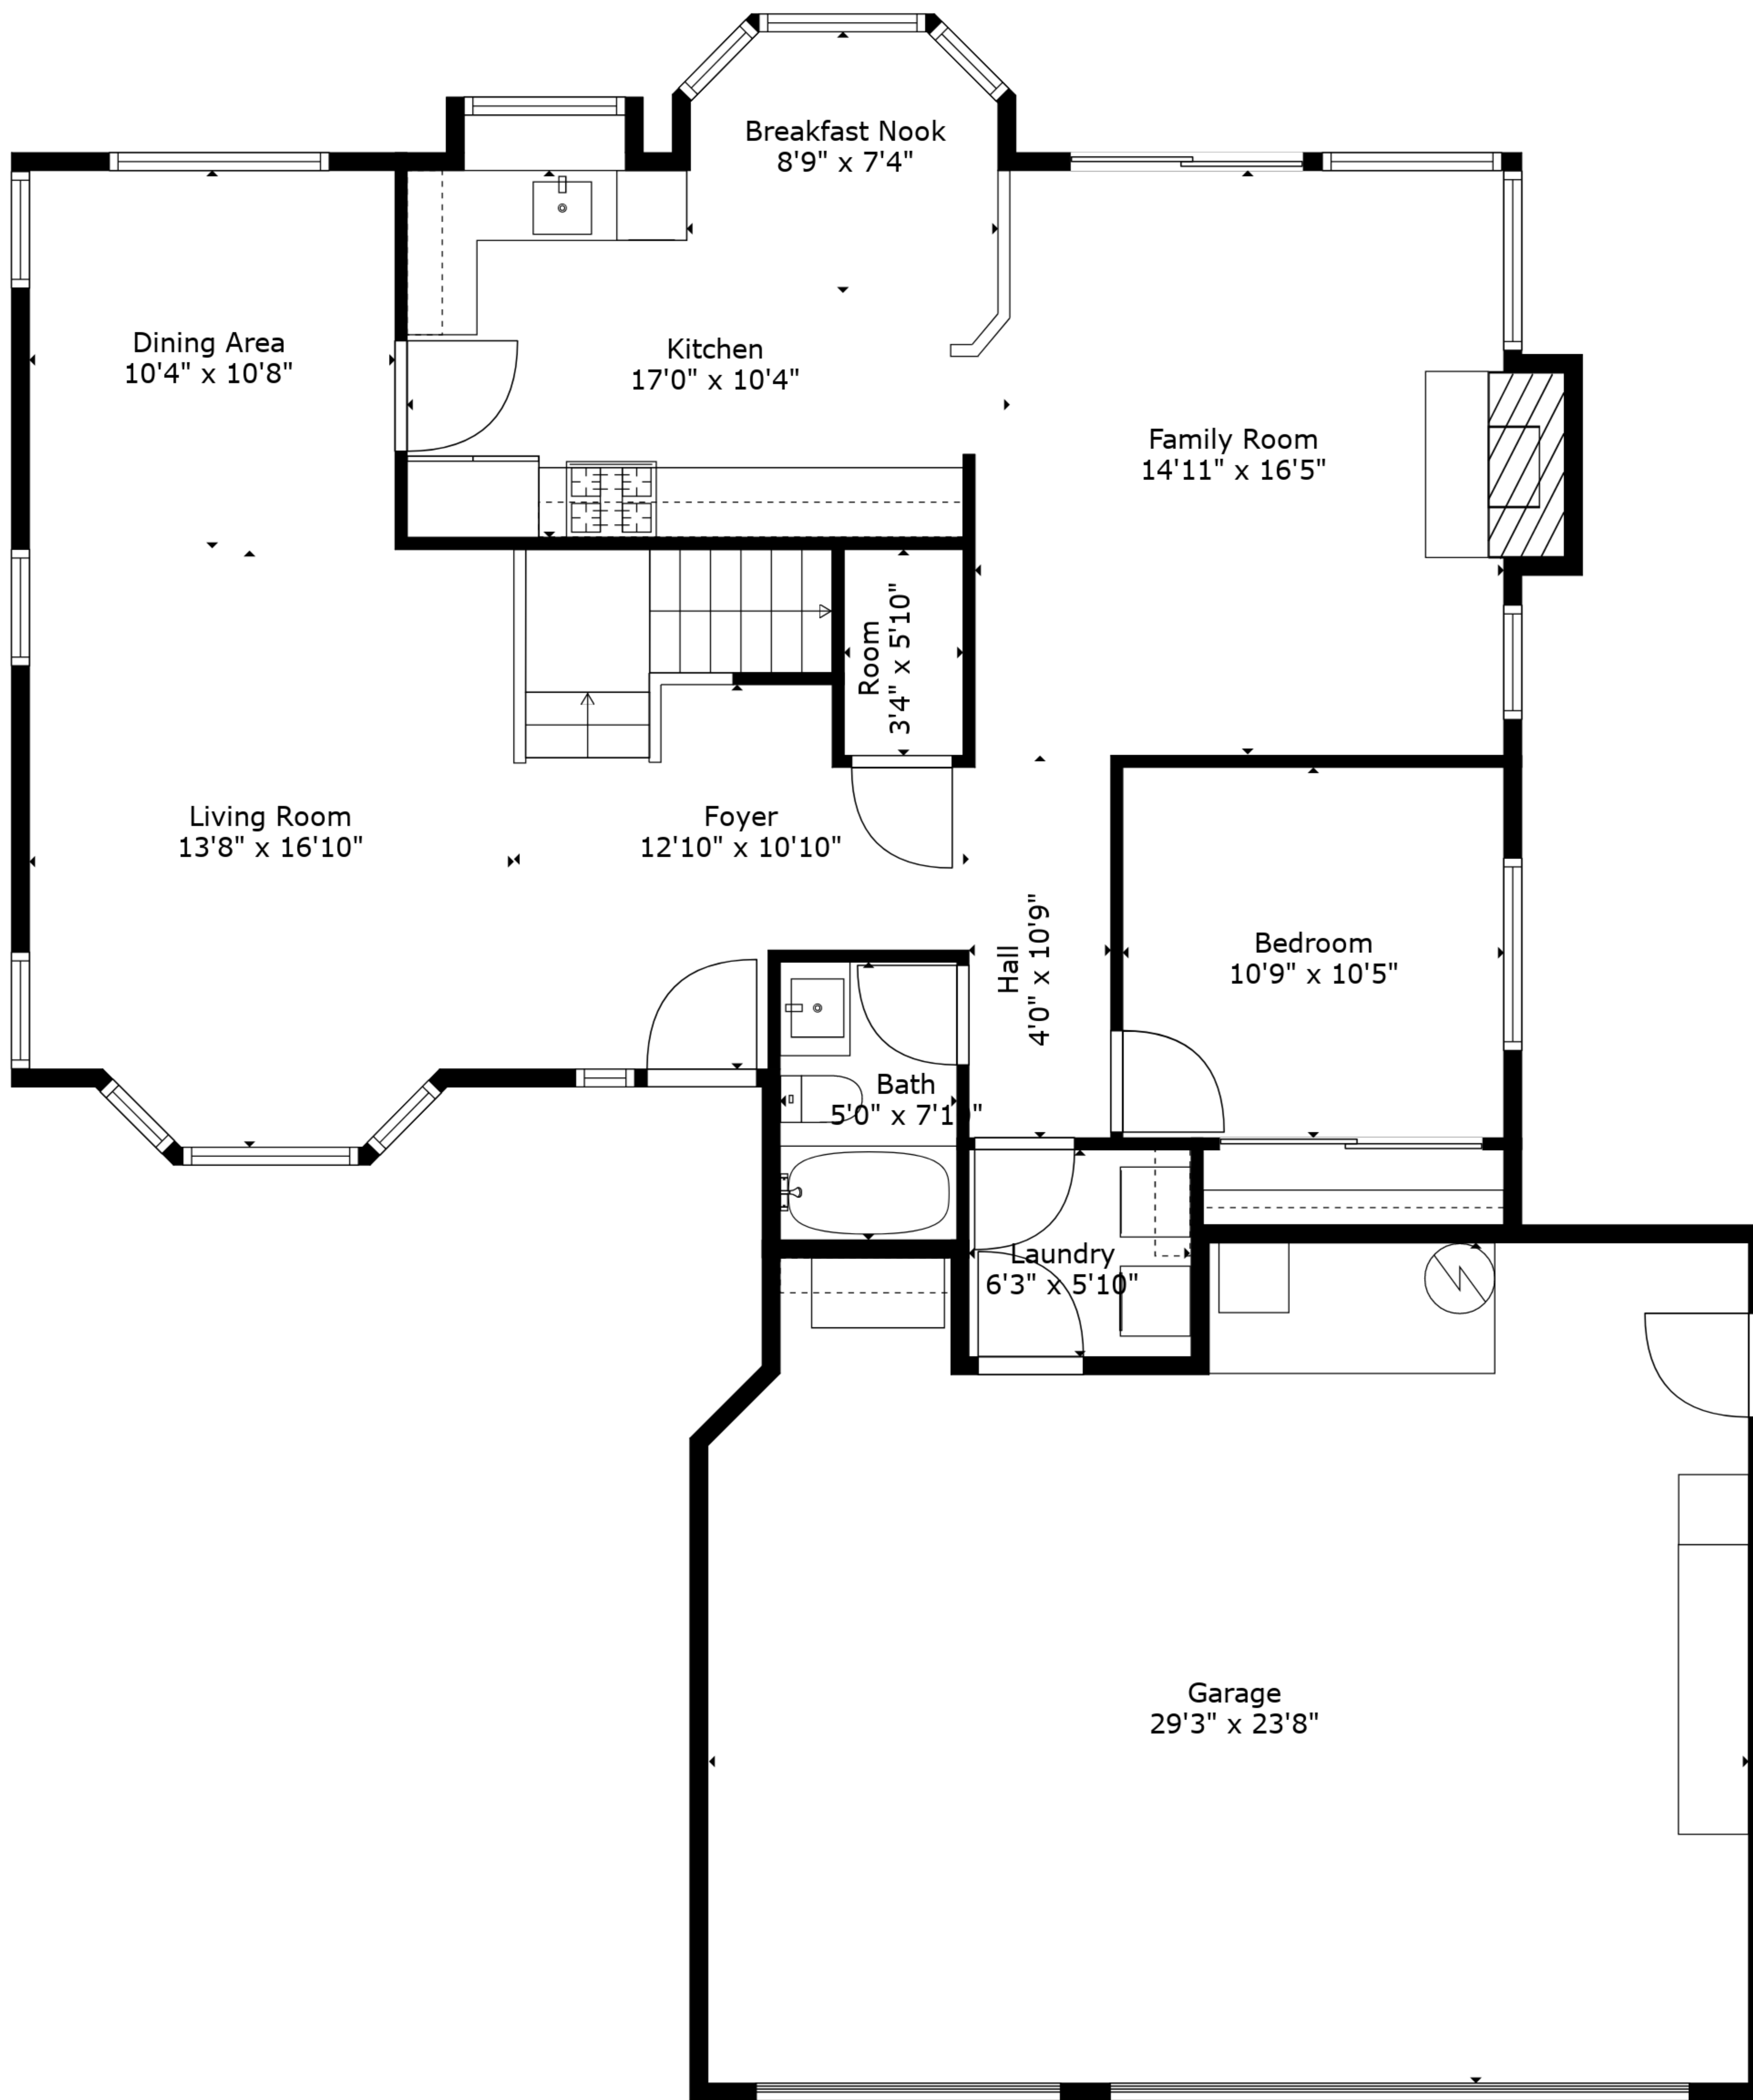

TOTAL: 2298 sq. ft

FLOOR 1: 1214 sq. ft, FLOOR 2: 1084 sq. ft

EXCLUDED AREAS: GARAGE: 654 sq. ft, BAY WINDOW: 9 sq. ft, FIREPLACE: 11 sq. ft,
OPEN TO BELOW: 429 sq. ft

TOTAL: 2298 sq. ft
 FLOOR 1: 1214 sq. ft, FLOOR 2: 1084 sq. ft
 EXCLUDED AREAS: GARAGE: 654 sq. ft, BAY WINDOW: 9 sq. ft, FIREPLACE: 11 sq. ft,
 OPEN TO BELOW: 429 sq. ft

Floor 1

Floor 2

TOTAL: 2298 sq. ft

FLOOR 1: 1214 sq. ft, FLOOR 2: 1084 sq. ft

EXCLUDED AREAS: GARAGE: 654 sq. ft, BAY WINDOW: 9 sq. ft, FIREPLACE: 11 sq. ft,
OPEN TO BELOW: 429 sq. ft