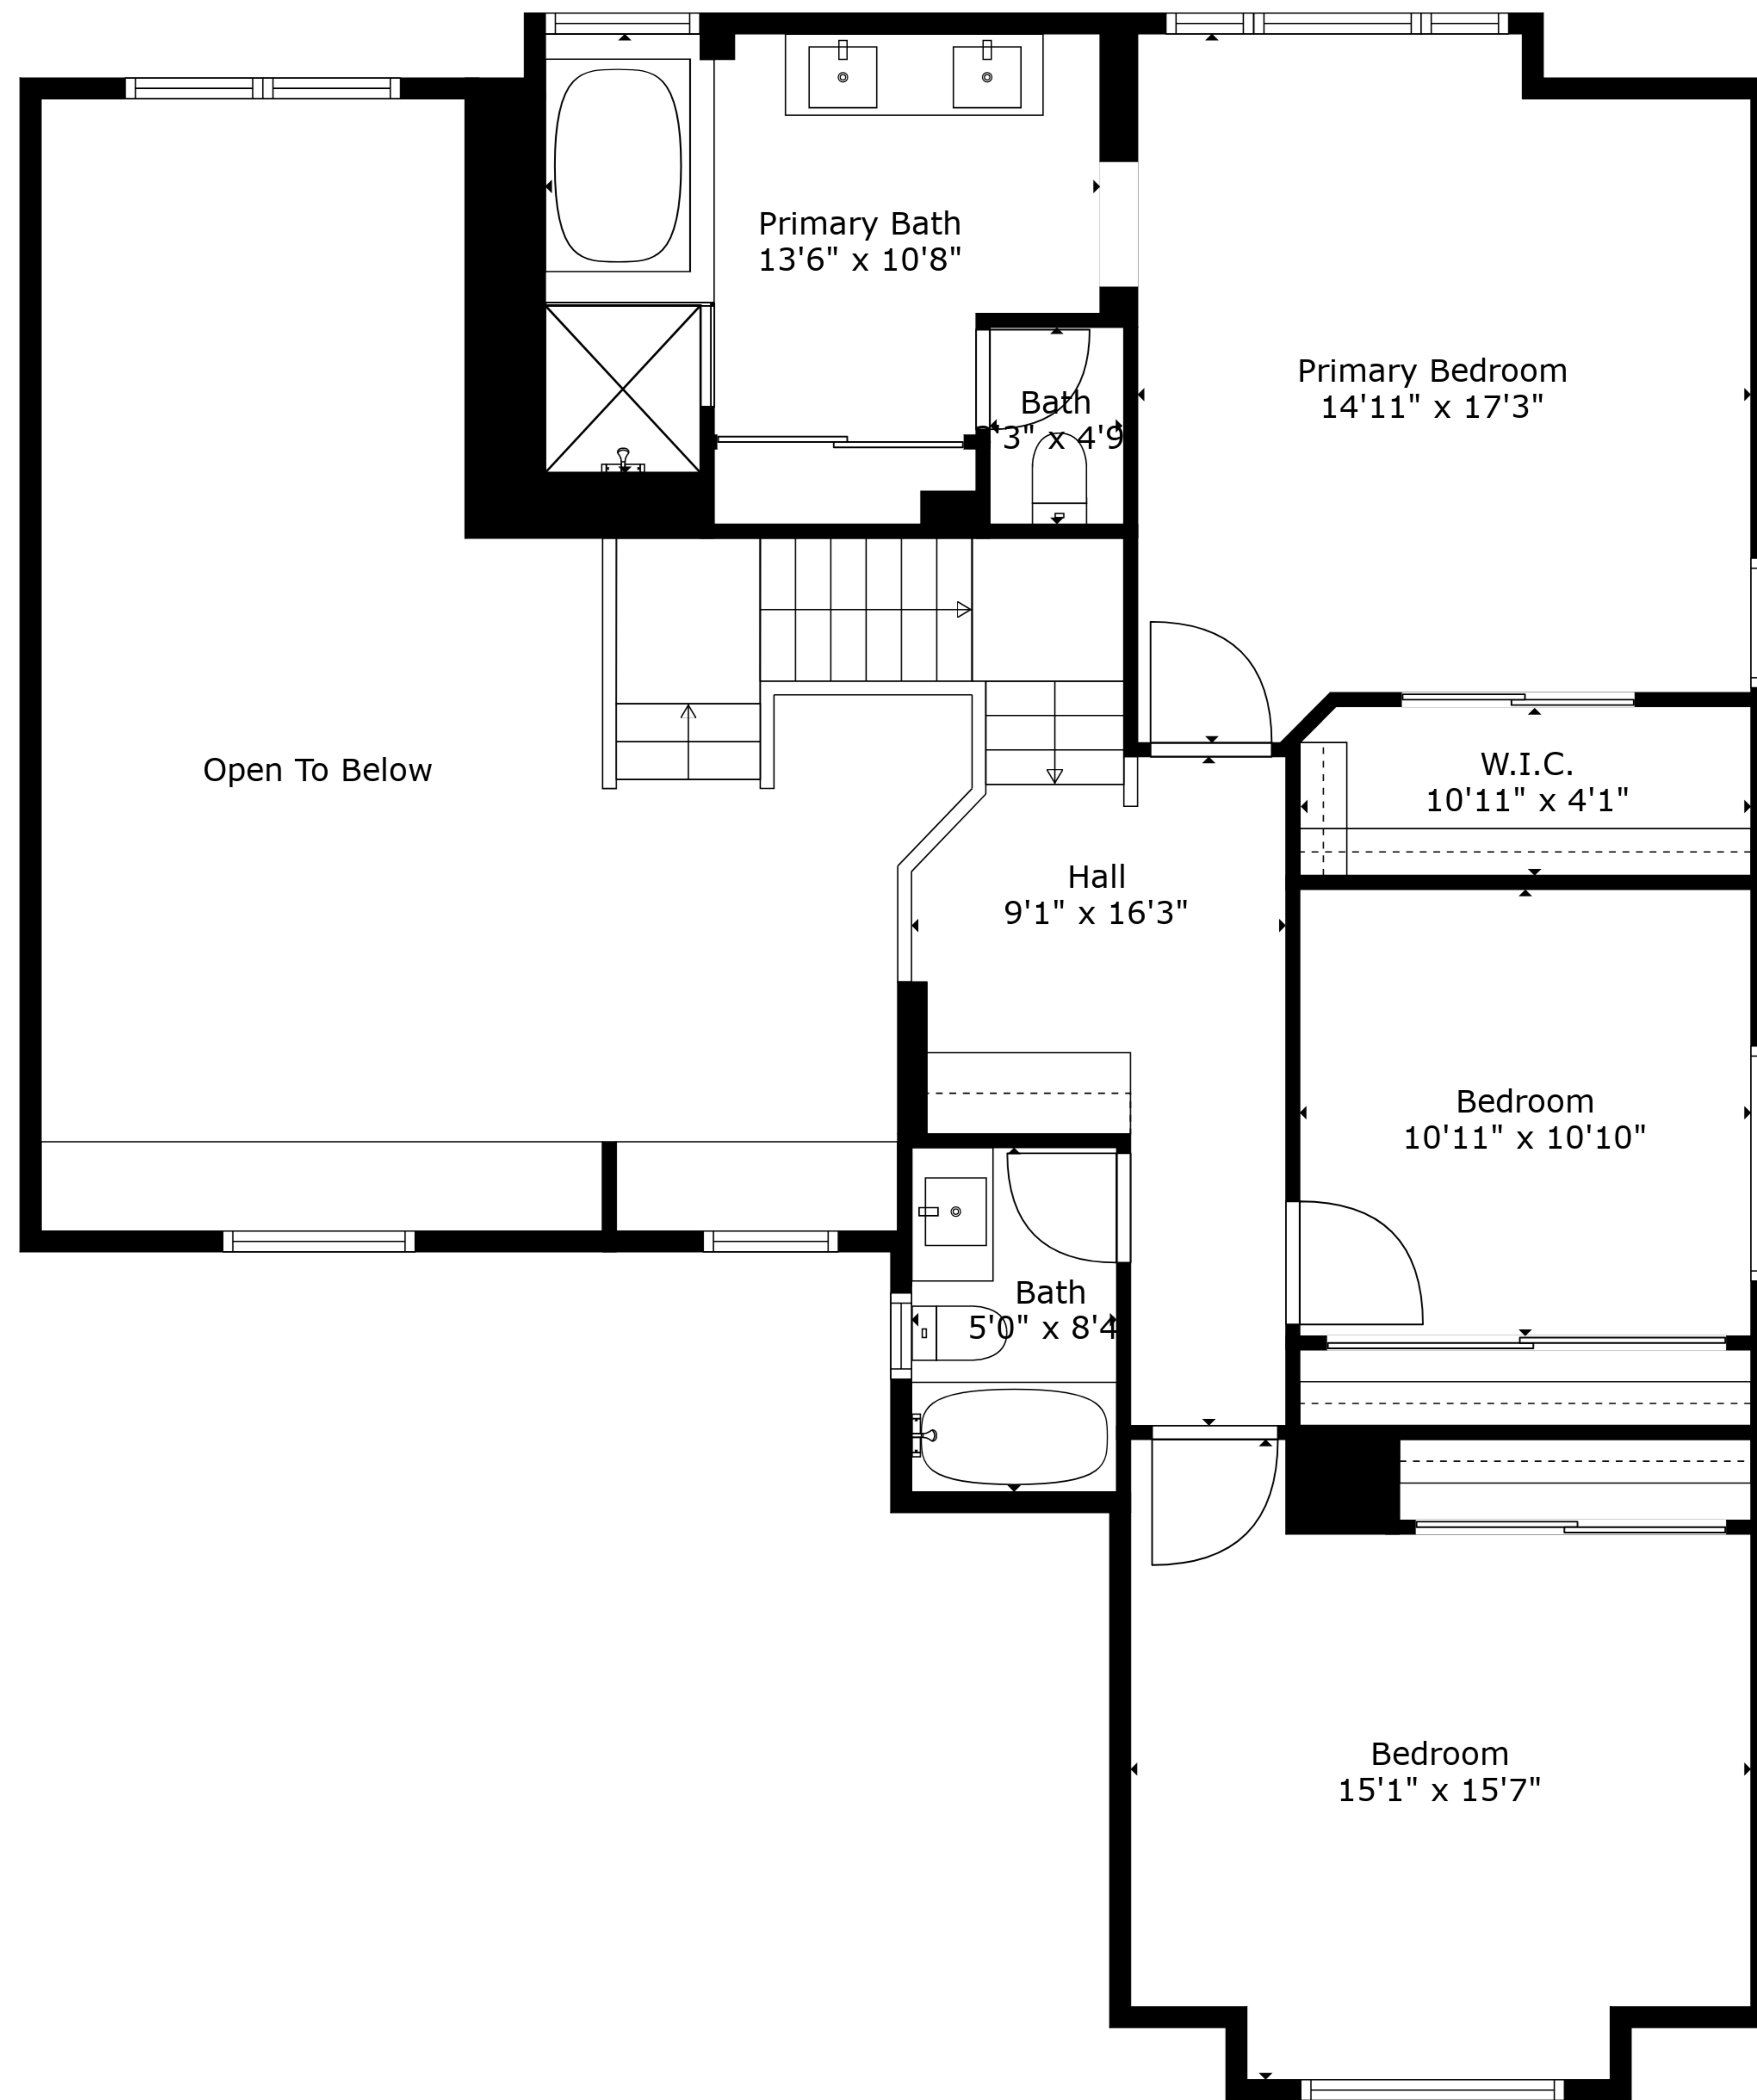

TOTAL: 2298 sq. ft

FLOOR 1: 1214 sq. ft, FLOOR 2: 1084 sq. ft

EXCLUDED AREAS: GARAGE: 654 sq. ft, BAY WINDOW: 9 sq. ft, FIREPLACE: 11 sq. ft,
OPEN TO BELOW: 429 sq. ft

TOTAL: 2298 sq. ft
 FLOOR 1: 1214 sq. ft, FLOOR 2: 1084 sq. ft
 EXCLUDED AREAS: GARAGE: 654 sq. ft, BAY WINDOW: 9 sq. ft, FIREPLACE: 11 sq. ft,
 OPEN TO BELOW: 429 sq. ft

Floor 1

Floor 2

TOTAL: 2298 sq. ft

FLOOR 1: 1214 sq. ft, FLOOR 2: 1084 sq. ft

EXCLUDED AREAS: GARAGE: 654 sq. ft, BAY WINDOW: 9 sq. ft, FIREPLACE: 11 sq. ft,
OPEN TO BELOW: 429 sq. ft