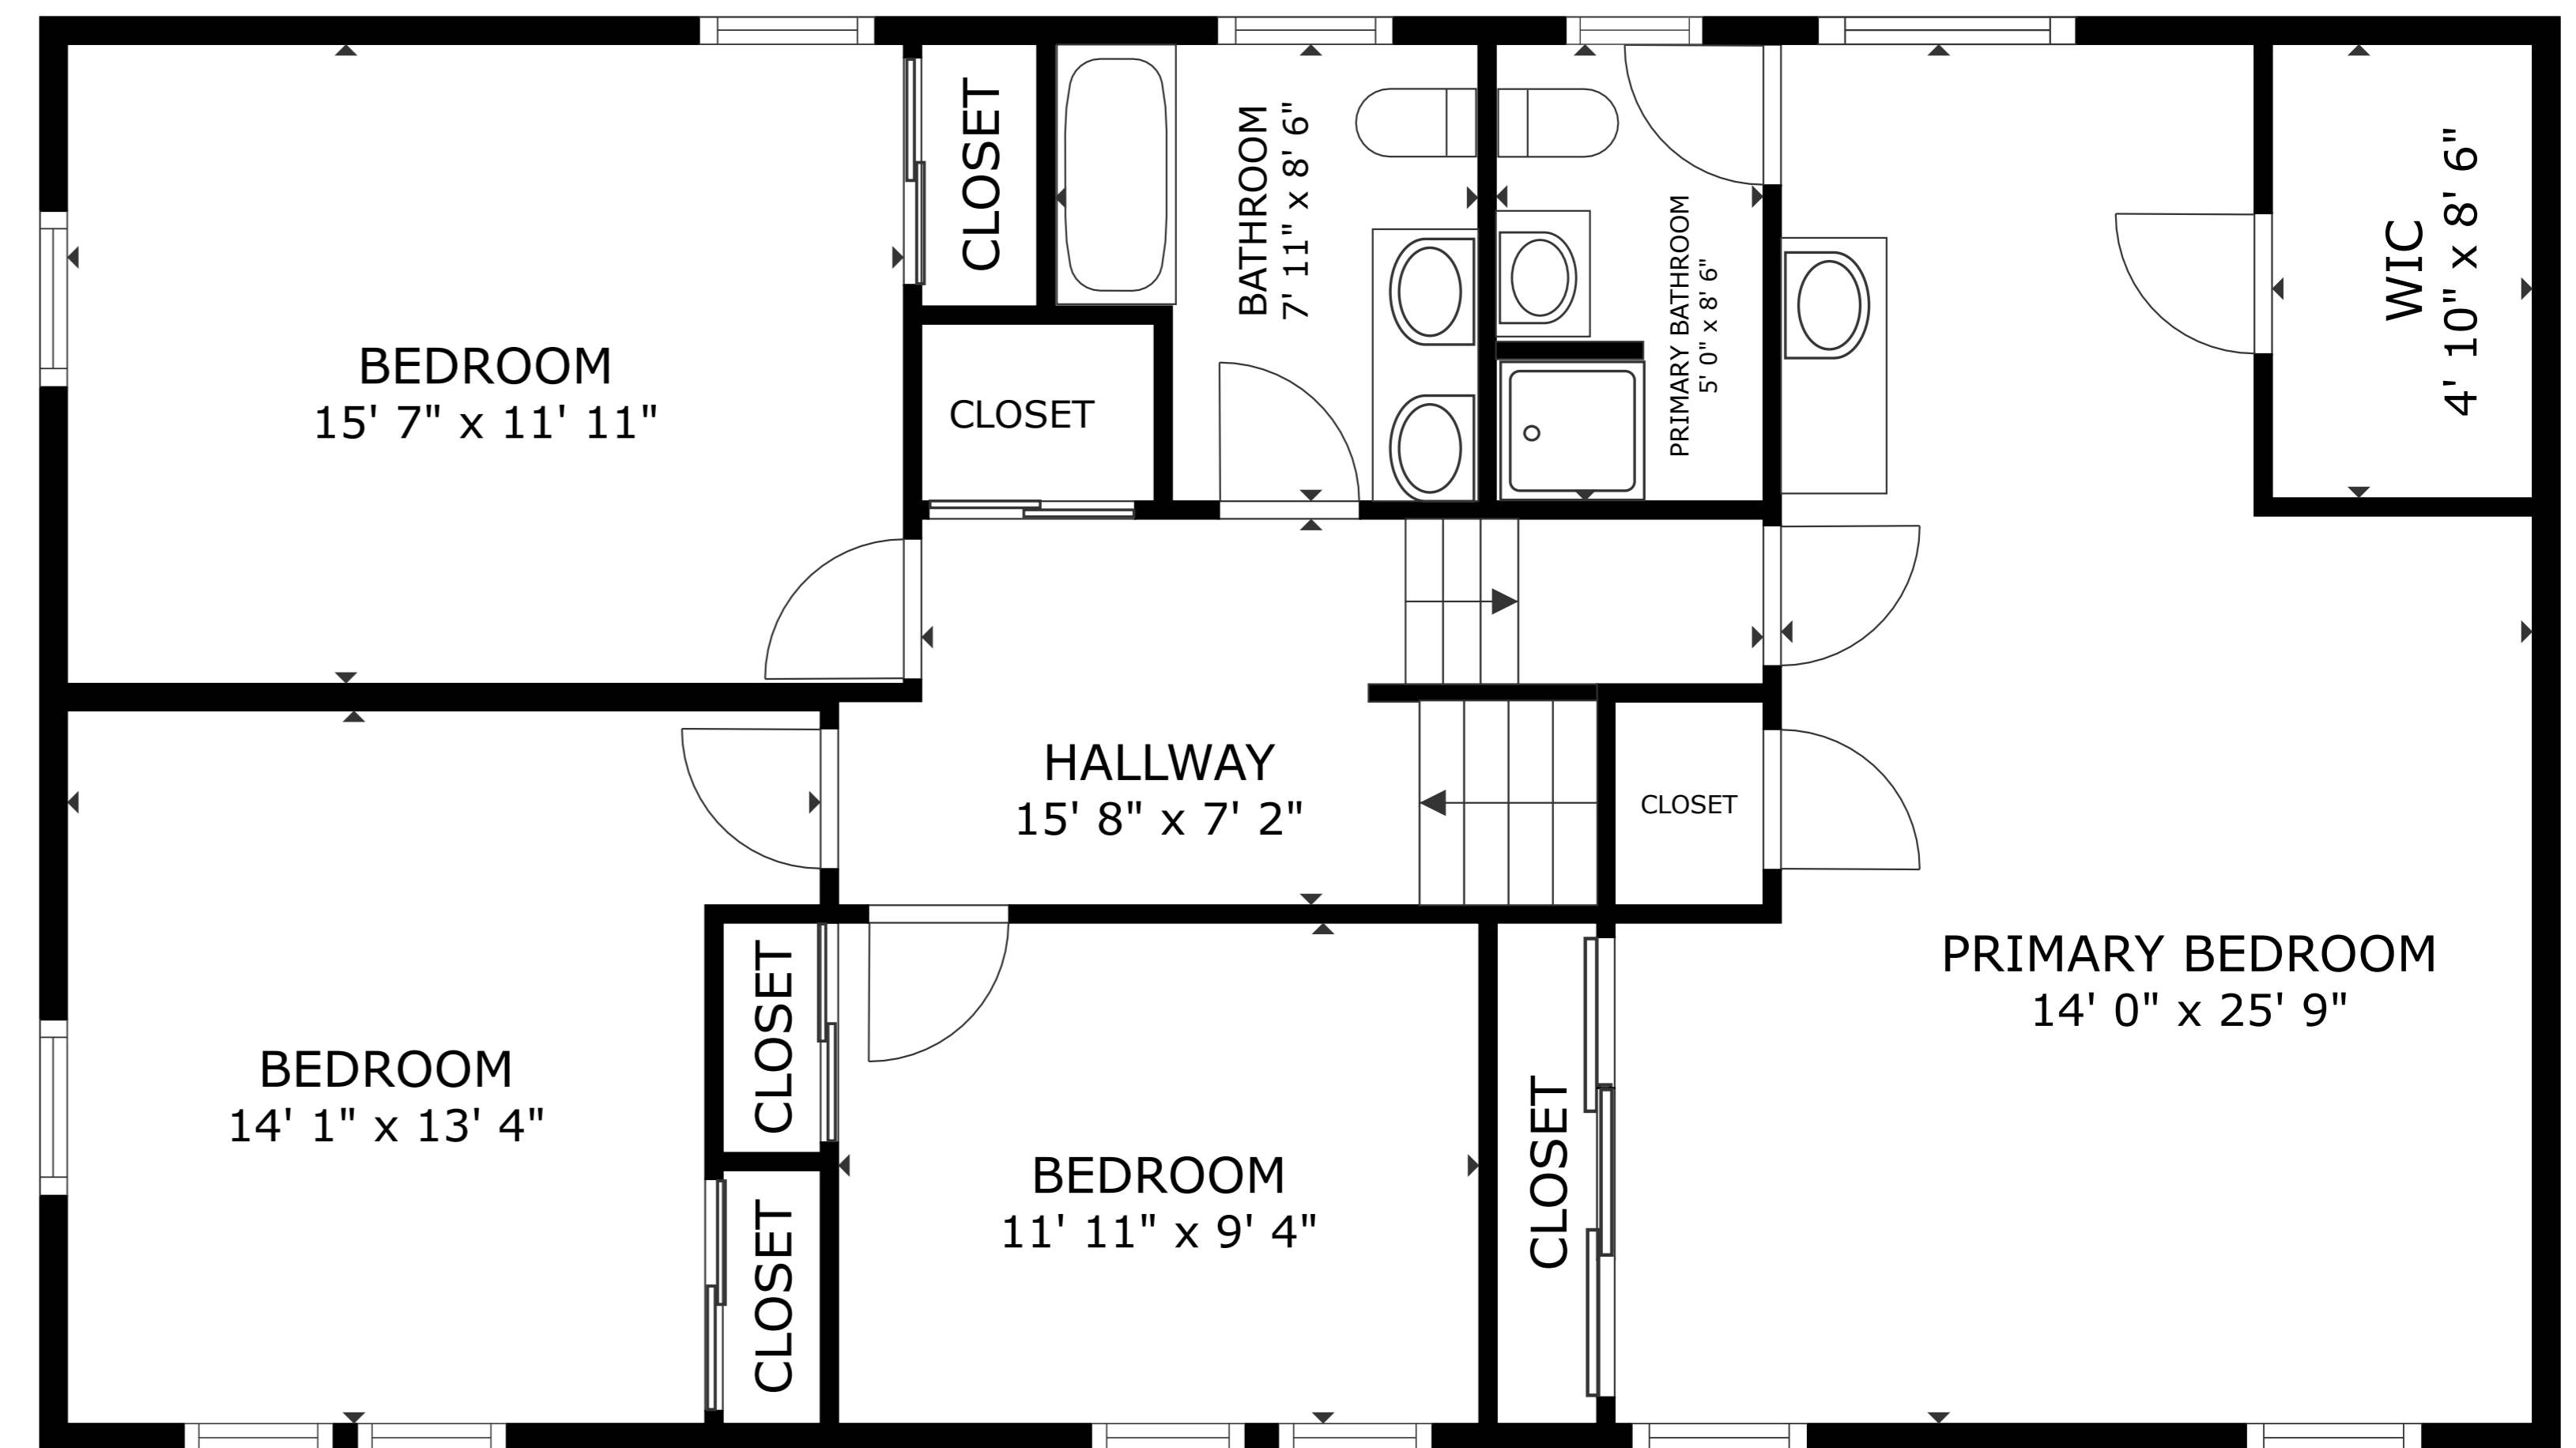

FLOOR 1

FLOOR 2

GROSS INTERNAL AREA
 FLOOR 1 1,284 sq.ft. FLOOR 2 1,182 sq.ft.
 EXCLUDED AREAS : PATIO 643 sq.ft.
 TOTAL : 2,466 sq.ft.

SIZES AND DIMENSIONS ARE APPROXIMATE, ACTUAL MAY VARY.