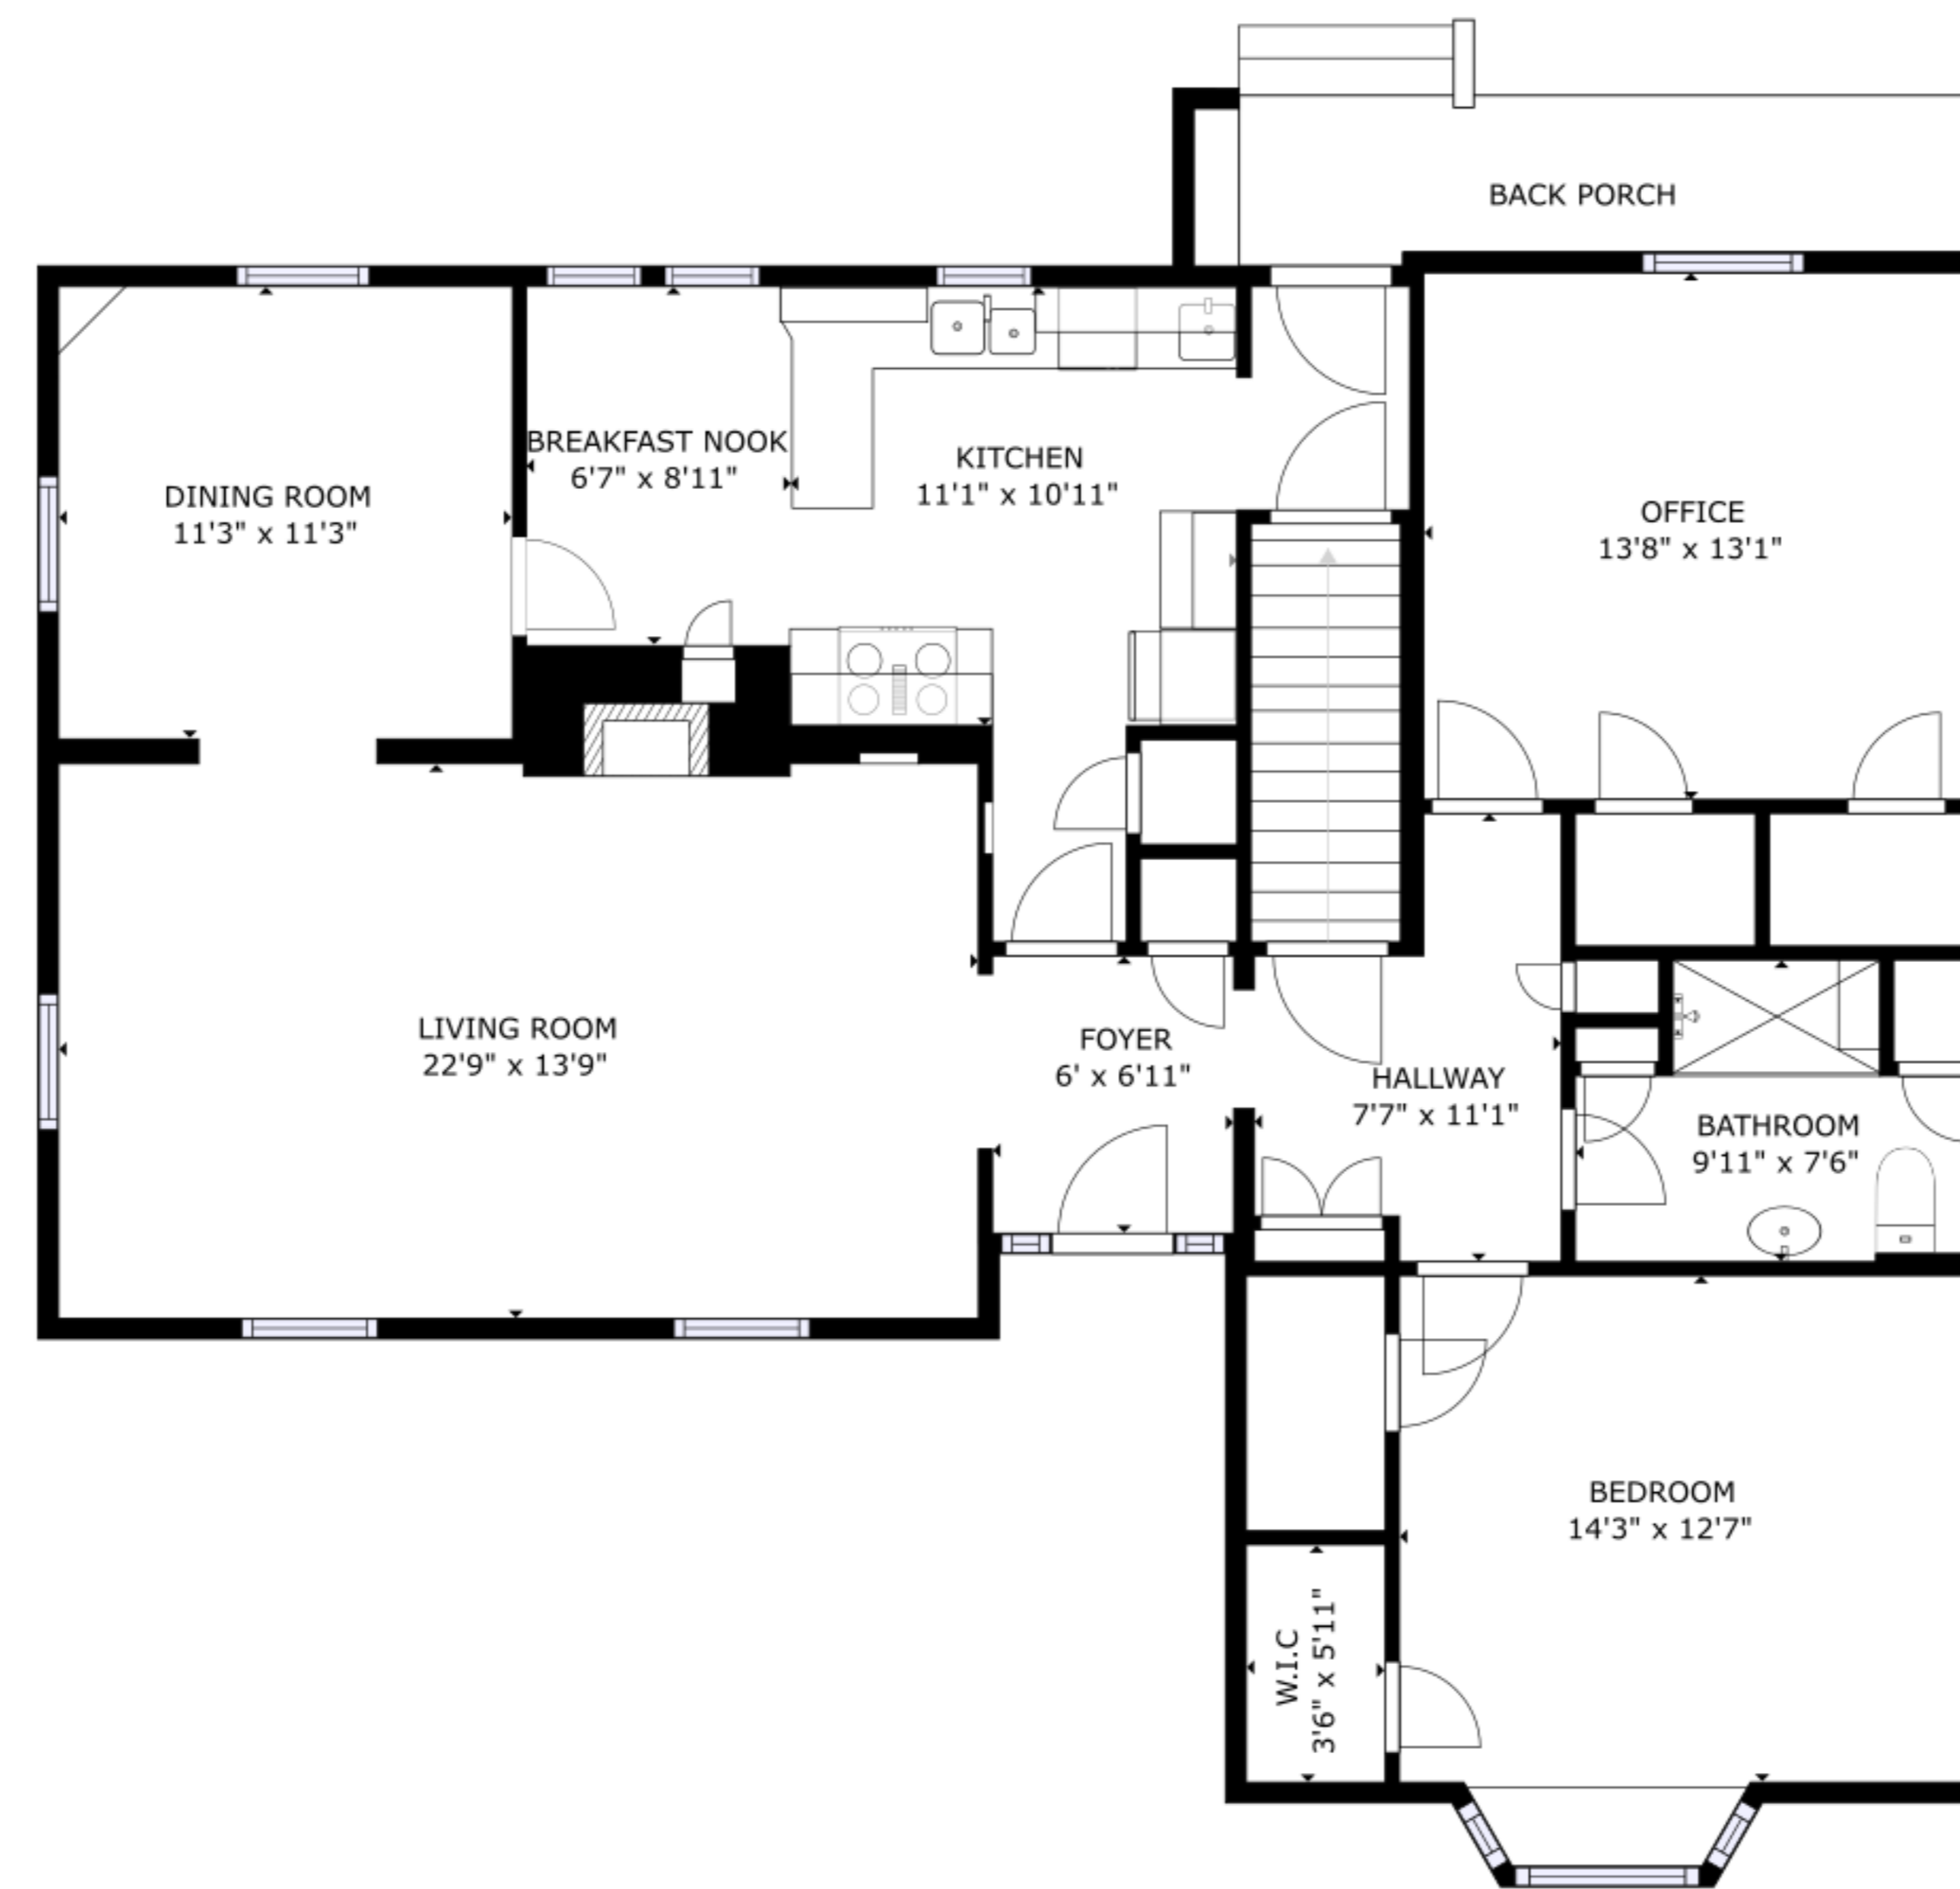

FLOOR 1

FLOOR 2

FLOOR 3

GROSS INTERNAL AREA
 FLOOR 1: 824 sq ft, FLOOR 2: 1421 sq ft, FLOOR 3: 939 sq ft
 EXCLUDED AREAS; BACK PORCH: 74 sq ft
 TOTAL: 3184 sq ft
 SIZES AND DIMENSIONS ARE APPROXIMATE, ACTUAL MAY VARY.