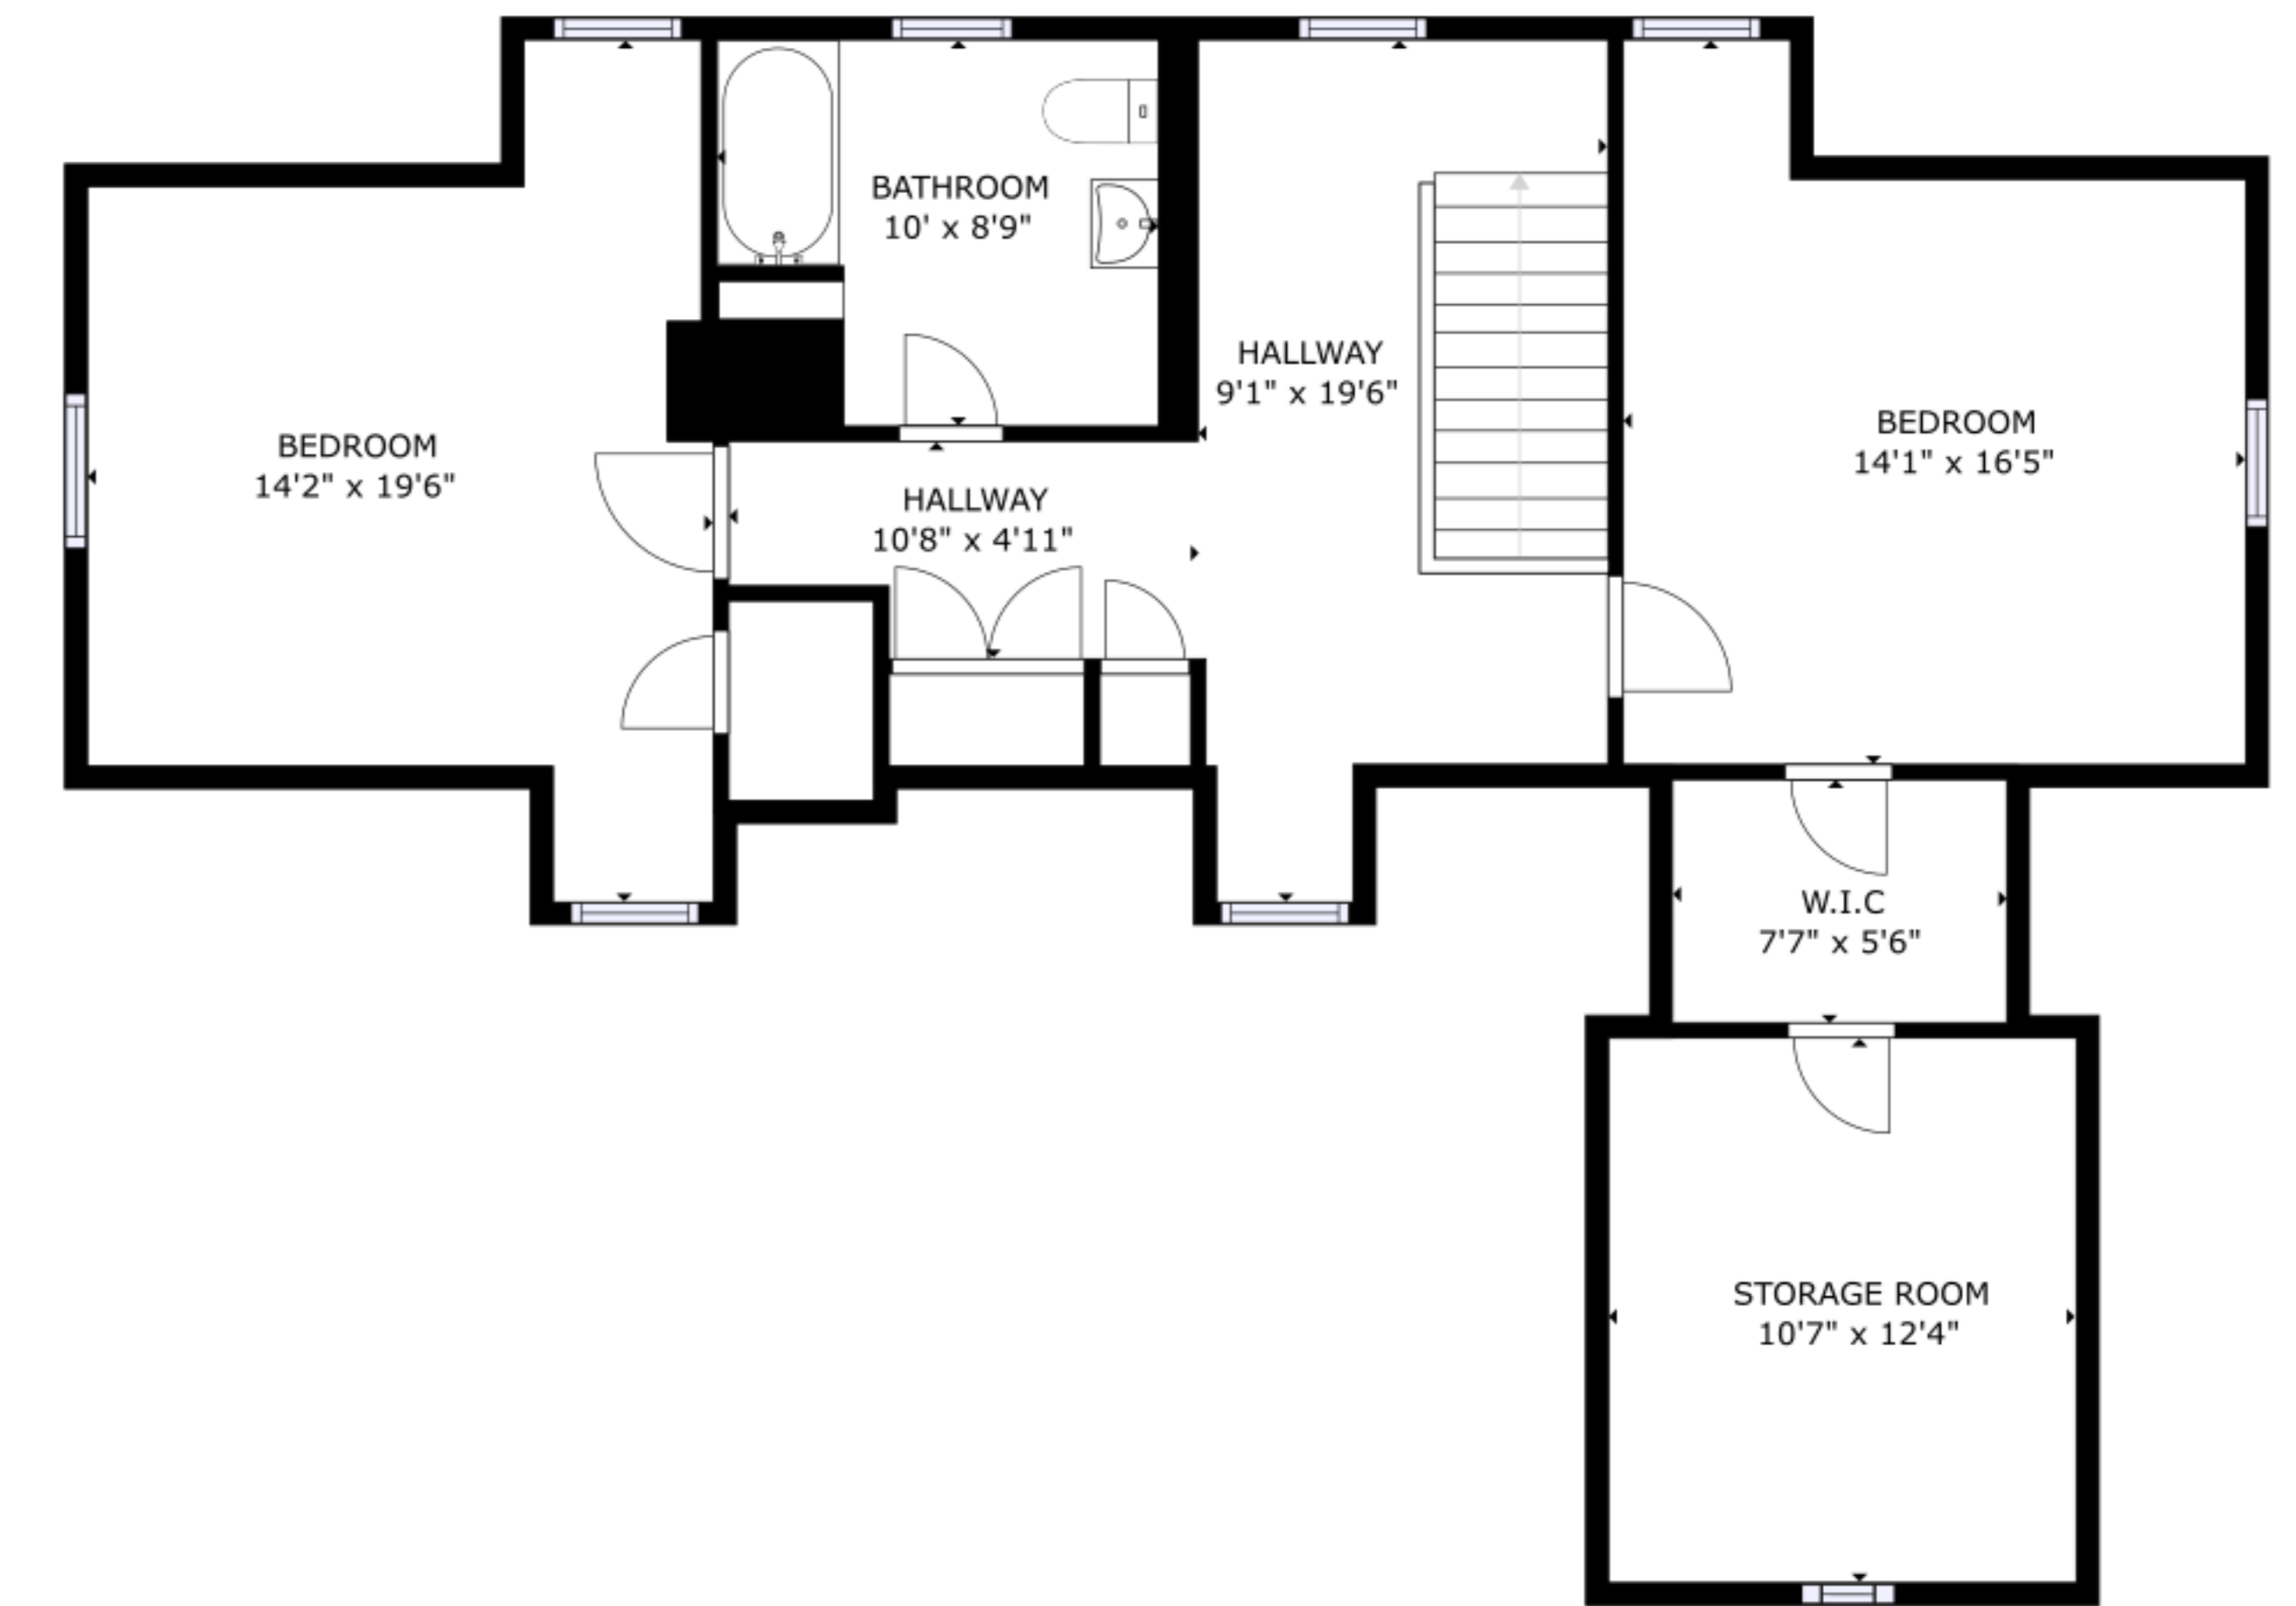

FLOOR 1

FLOOR 2

FLOOR 3

GROSS INTERNAL AREA
 FLOOR 1: 824 sq ft, FLOOR 2: 1421 sq ft, FLOOR 3: 939 sq ft
 EXCLUDED AREAS; BACK PORCH: 74 sq ft
 TOTAL: 3184 sq ft
 SIZES AND DIMENSIONS ARE APPROXIMATE, ACTUAL MAY VARY.