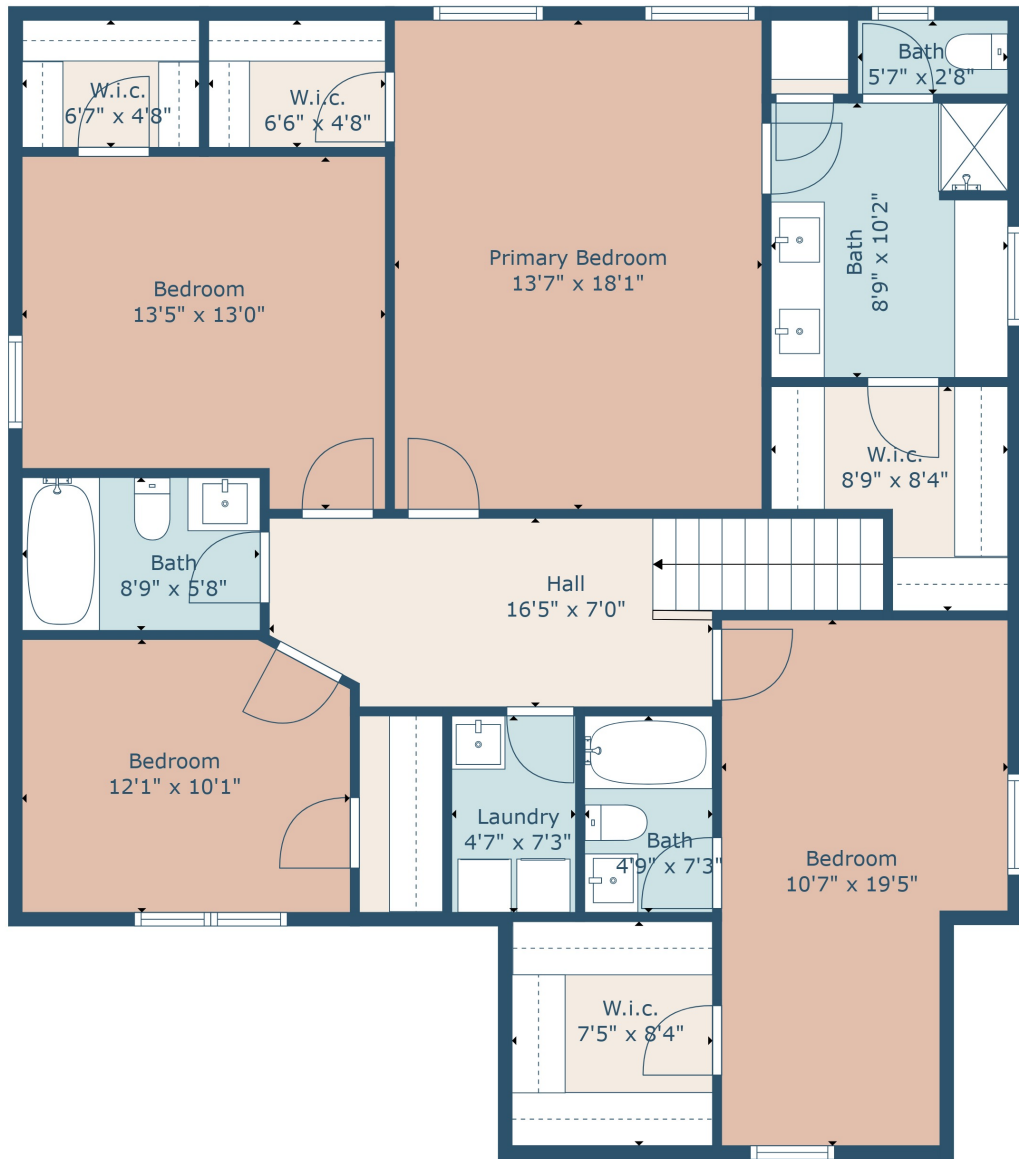

TOTAL: 2282 sq. ft
 FLOOR 1: 959 sq. ft, FLOOR 2: 1323 sq. ft
 EXCLUDED AREAS: GARAGE: 397 sq. ft, LOW CEILING: 16 sq. ft

Measurements Are Calculated By Cubicasa Technology. Deemed Highly Reliable But Not Guaranteed.