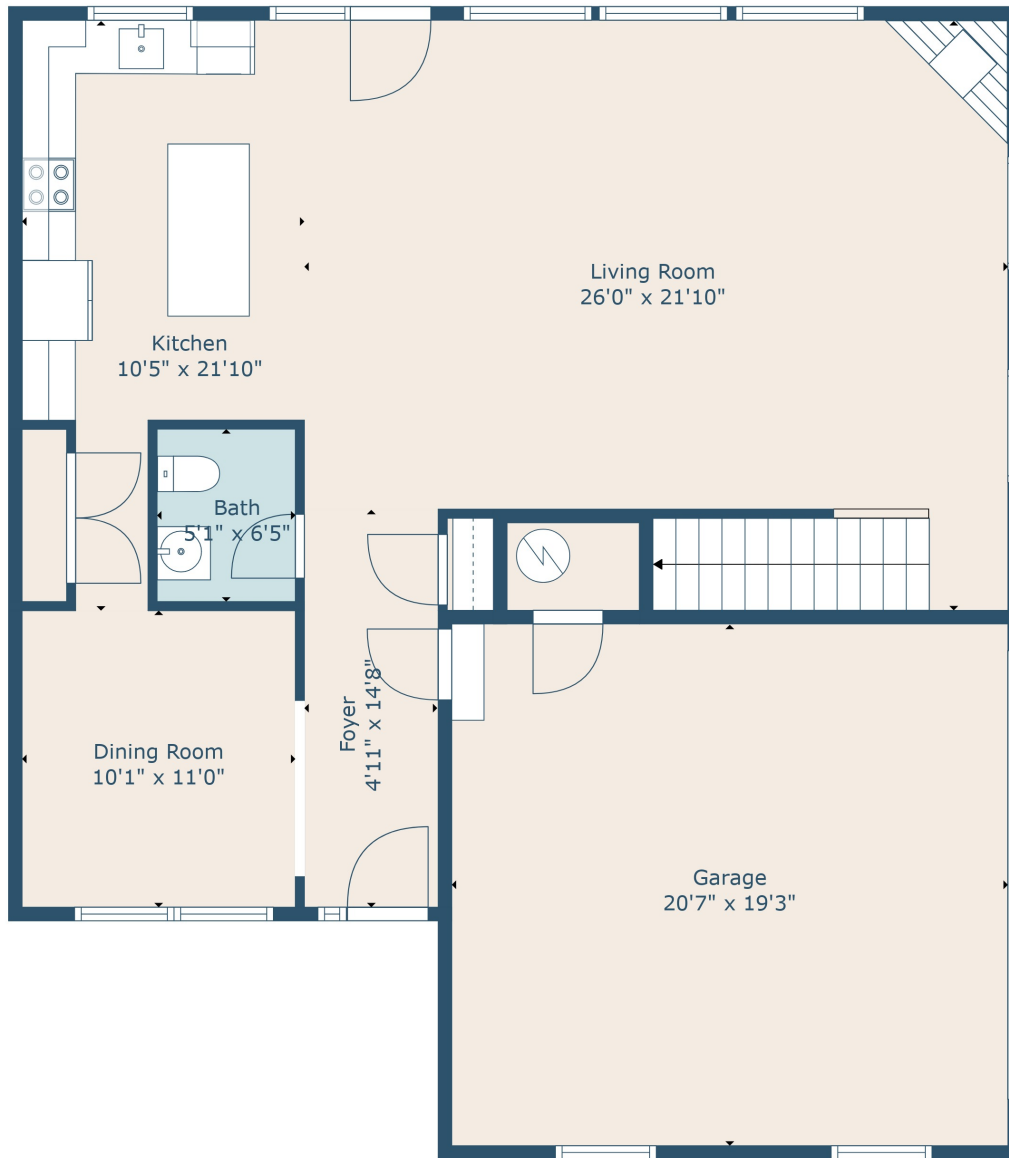

TOTAL: 2282 sq. ft
 FLOOR 1: 959 sq. ft, FLOOR 2: 1323 sq. ft
 EXCLUDED AREAS: GARAGE: 397 sq. ft, LOW CEILING: 16 sq. ft

Measurements Are Calculated By Cubicasa Technology. Deemed Highly Reliable But Not Guaranteed.