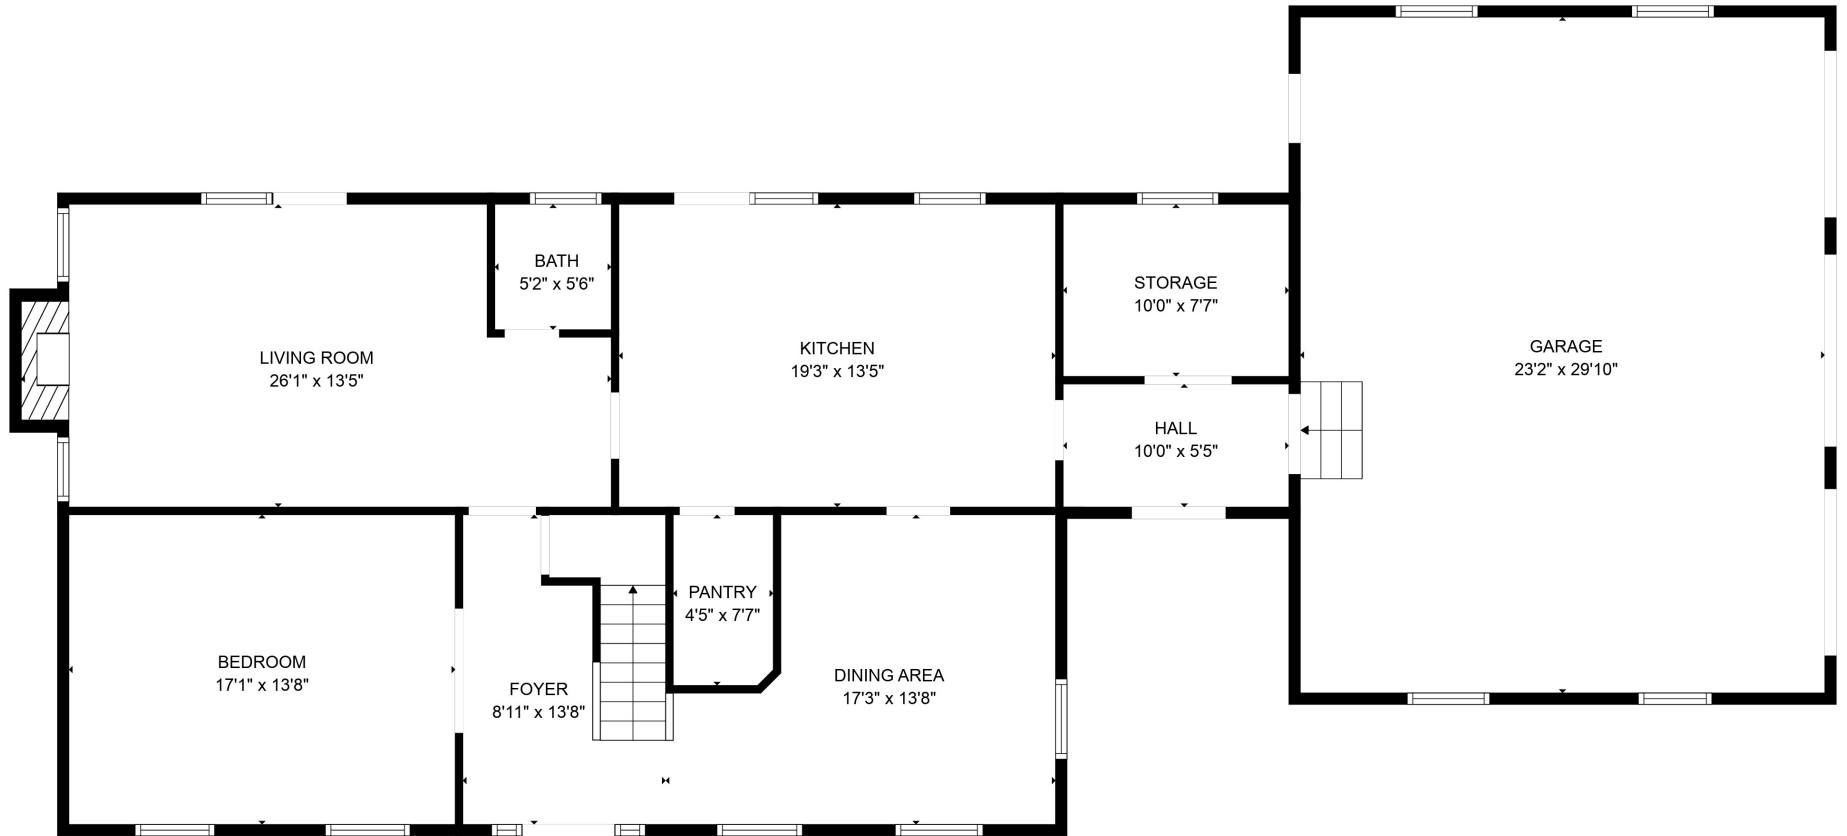

FLOOR 2

FLOOR 3

FLOOR 1

Total scanned area: 4090 sq. ft

SIZES AND DIMENSIONS ARE APPROXIMATE. ACTUAL MAY VARY.

RECREATION ROOM
43'7" x 15'4"

Total scanned area: 4090 sq. ft

SIZES AND DIMENSIONS ARE APPROXIMATE. ACTUAL MAY VARY.

Total scanned area: 4090 sq. ft

SIZES AND DIMENSIONS ARE APPROXIMATE. ACTUAL MAY VARY.

Total scanned area: 4090 sq. ft

SIZES AND DIMENSIONS ARE APPROXIMATE. ACTUAL MAY VARY.