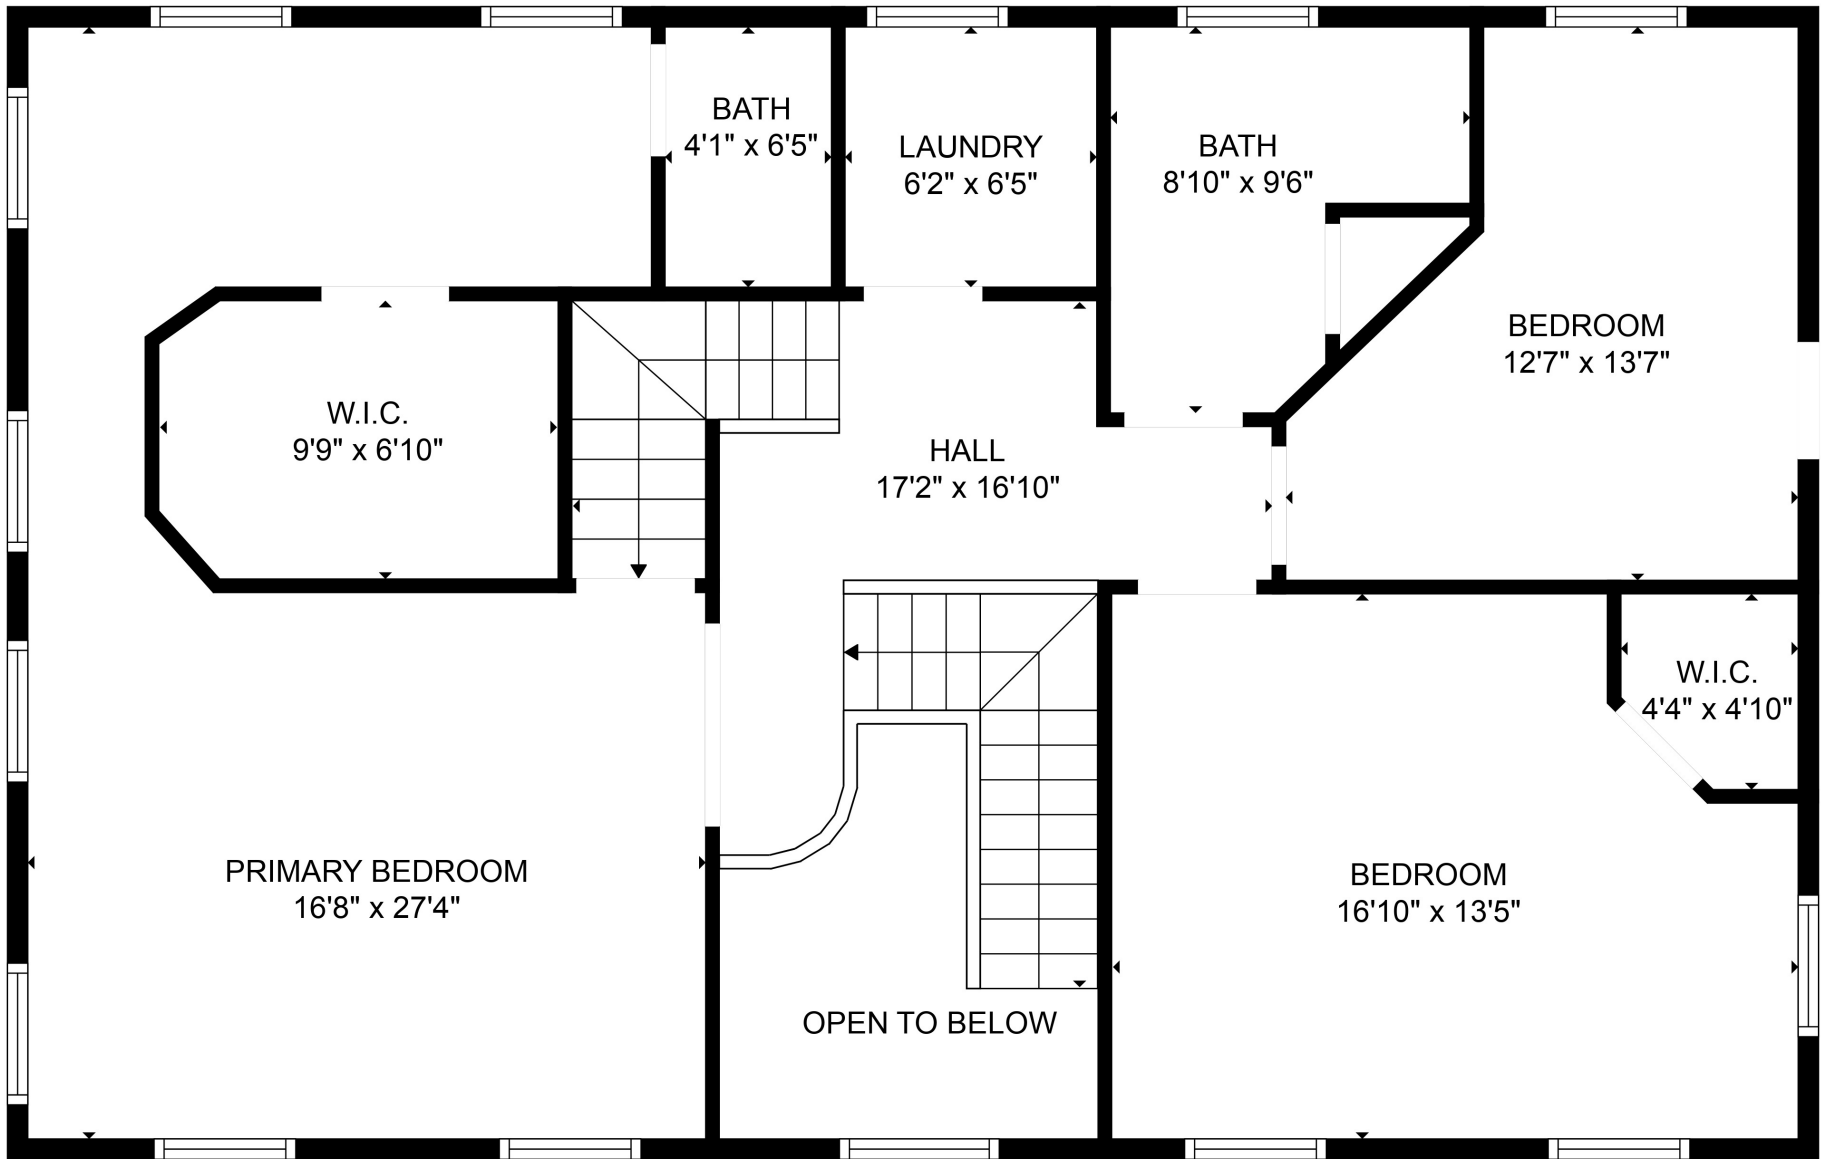

FLOOR 2

FLOOR 3

FLOOR 1

Total scanned area: 4090 sq. ft

SIZES AND DIMENSIONS ARE APPROXIMATE. ACTUAL MAY VARY.

RECREATION ROOM
43'7" x 15'4"

Total scanned area: 4090 sq. ft

SIZES AND DIMENSIONS ARE APPROXIMATE. ACTUAL MAY VARY.

Total scanned area: 4090 sq. ft

SIZES AND DIMENSIONS ARE APPROXIMATE. ACTUAL MAY VARY.

Total scanned area: 4090 sq. ft

SIZES AND DIMENSIONS ARE APPROXIMATE. ACTUAL MAY VARY.