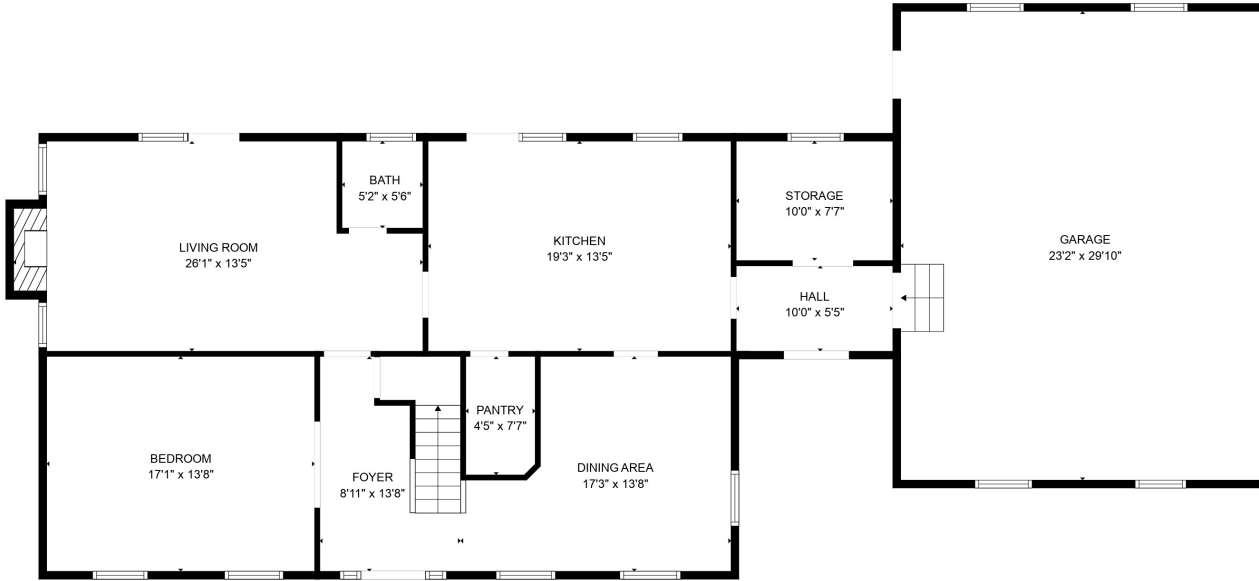

FLOOR 2

FLOOR 3

FLOOR 1

Total scanned area: 4090 sq. ft

SIZES AND DIMENSIONS ARE APPROXIMATE. ACTUAL MAY VARY.

RECREATION ROOM
43'7" x 15'4"

Total scanned area: 4090 sq. ft

SIZES AND DIMENSIONS ARE APPROXIMATE. ACTUAL MAY VARY.

Total scanned area: 4090 sq. ft

SIZES AND DIMENSIONS ARE APPROXIMATE. ACTUAL MAY VARY.

Total scanned area: 4090 sq. ft

SIZES AND DIMENSIONS ARE APPROXIMATE. ACTUAL MAY VARY.