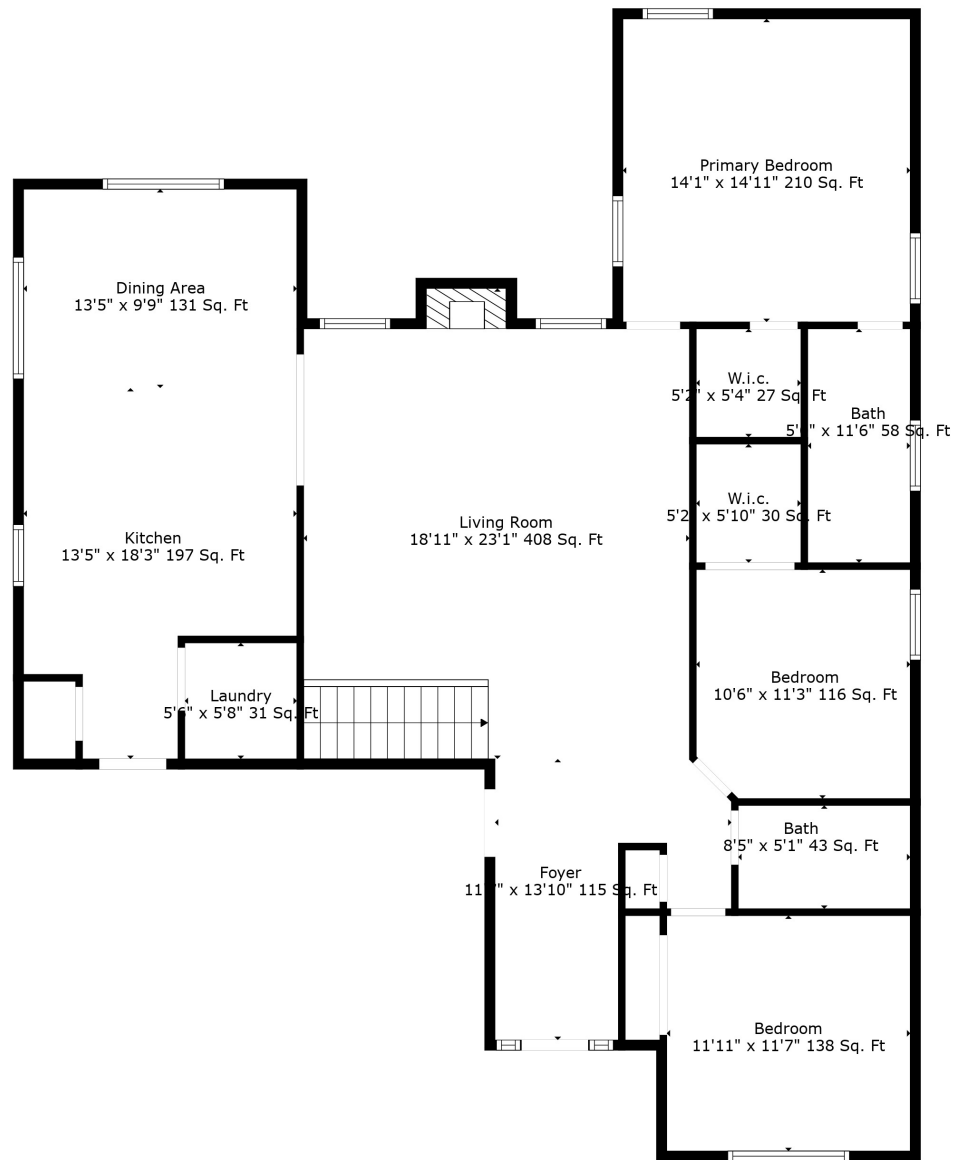

Total scanned area: 3416 sq. ft

Total scanned area: 3416 sq. ft

Measurements Are Calculated By Cubicasa Technology. Deemed Highly Reliable But Not Guaranteed.

Total scanned area: 3416 sq. ft