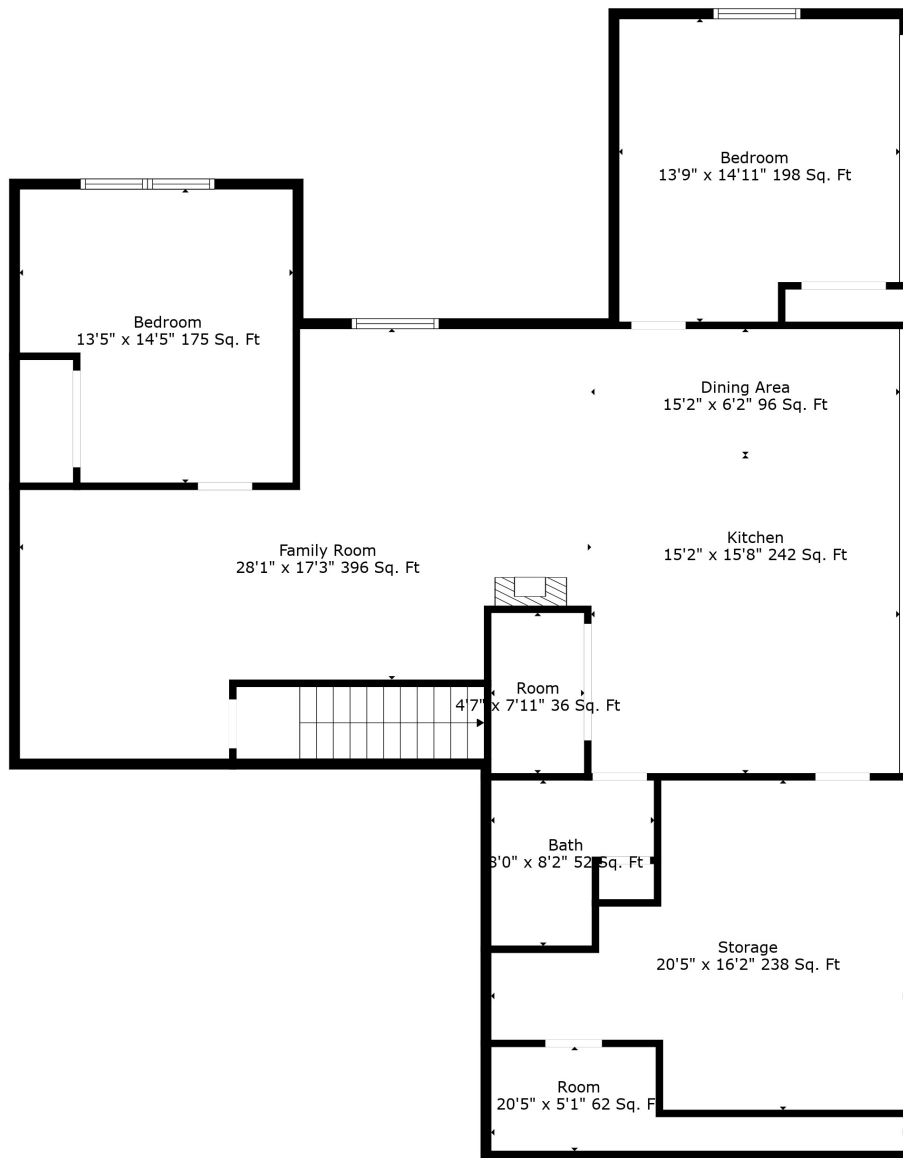

Total scanned area: 3416 sq. ft

Total scanned area: 3416 sq. ft

Measurements Are Calculated By Cubicasa Technology. Deemed Highly Reliable But Not Guaranteed.

Total scanned area: 3416 sq. ft