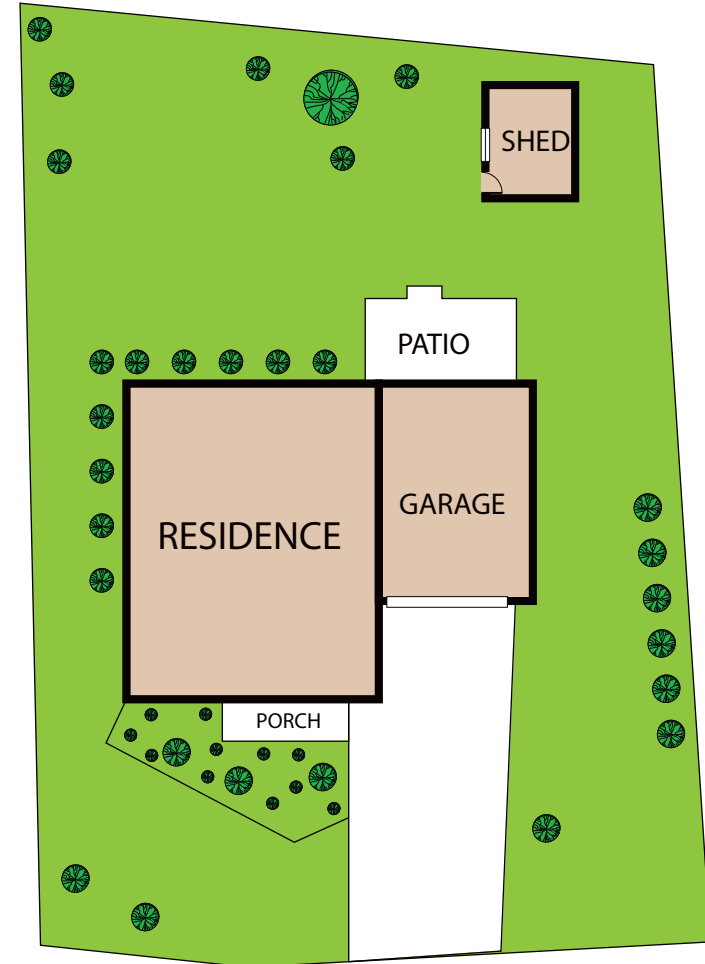

**BASEMENT**

**FIRST FLOOR**

425 Lone Eagle Drive, Madison, WI, 53713

TOTAL APPROX. FLOOR AREA 1,681 SQ.FT

Whilst every attempt has been made to ensure the accuracy of the floor plan contained here, measurements of doors, windows, rooms and any other items are approximate and no responsibility is taken for any error, omission, or misstatement.

This plan is for illustrative purposes only and should be used as such by any prospective purchaser.