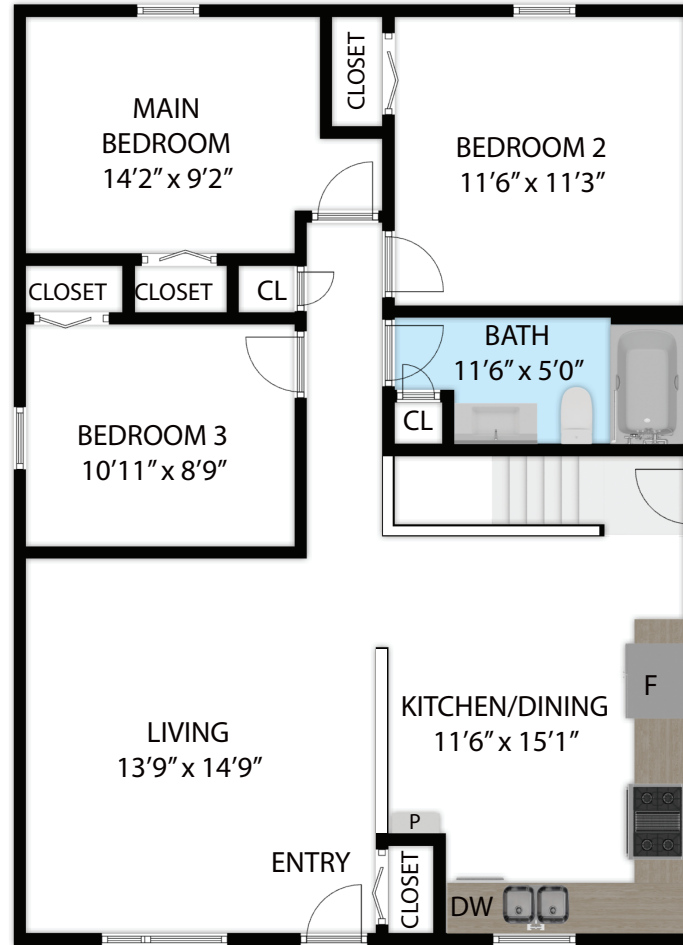

**BASEMENT**

**FIRST FLOOR**

425 Lone Eagle Drive, Madison, WI, 53713

TOTAL APPROX. FLOOR AREA 1,681 SQ.FT

Whilst every attempt has been made to ensure the accuracy of the floor plan contained here, measurements of doors, windows, rooms and any other items are approximate and no responsibility is taken for any error, omission, or misstatement.

This plan is for illustrative purposes only and should be used as such by any prospective purchaser.