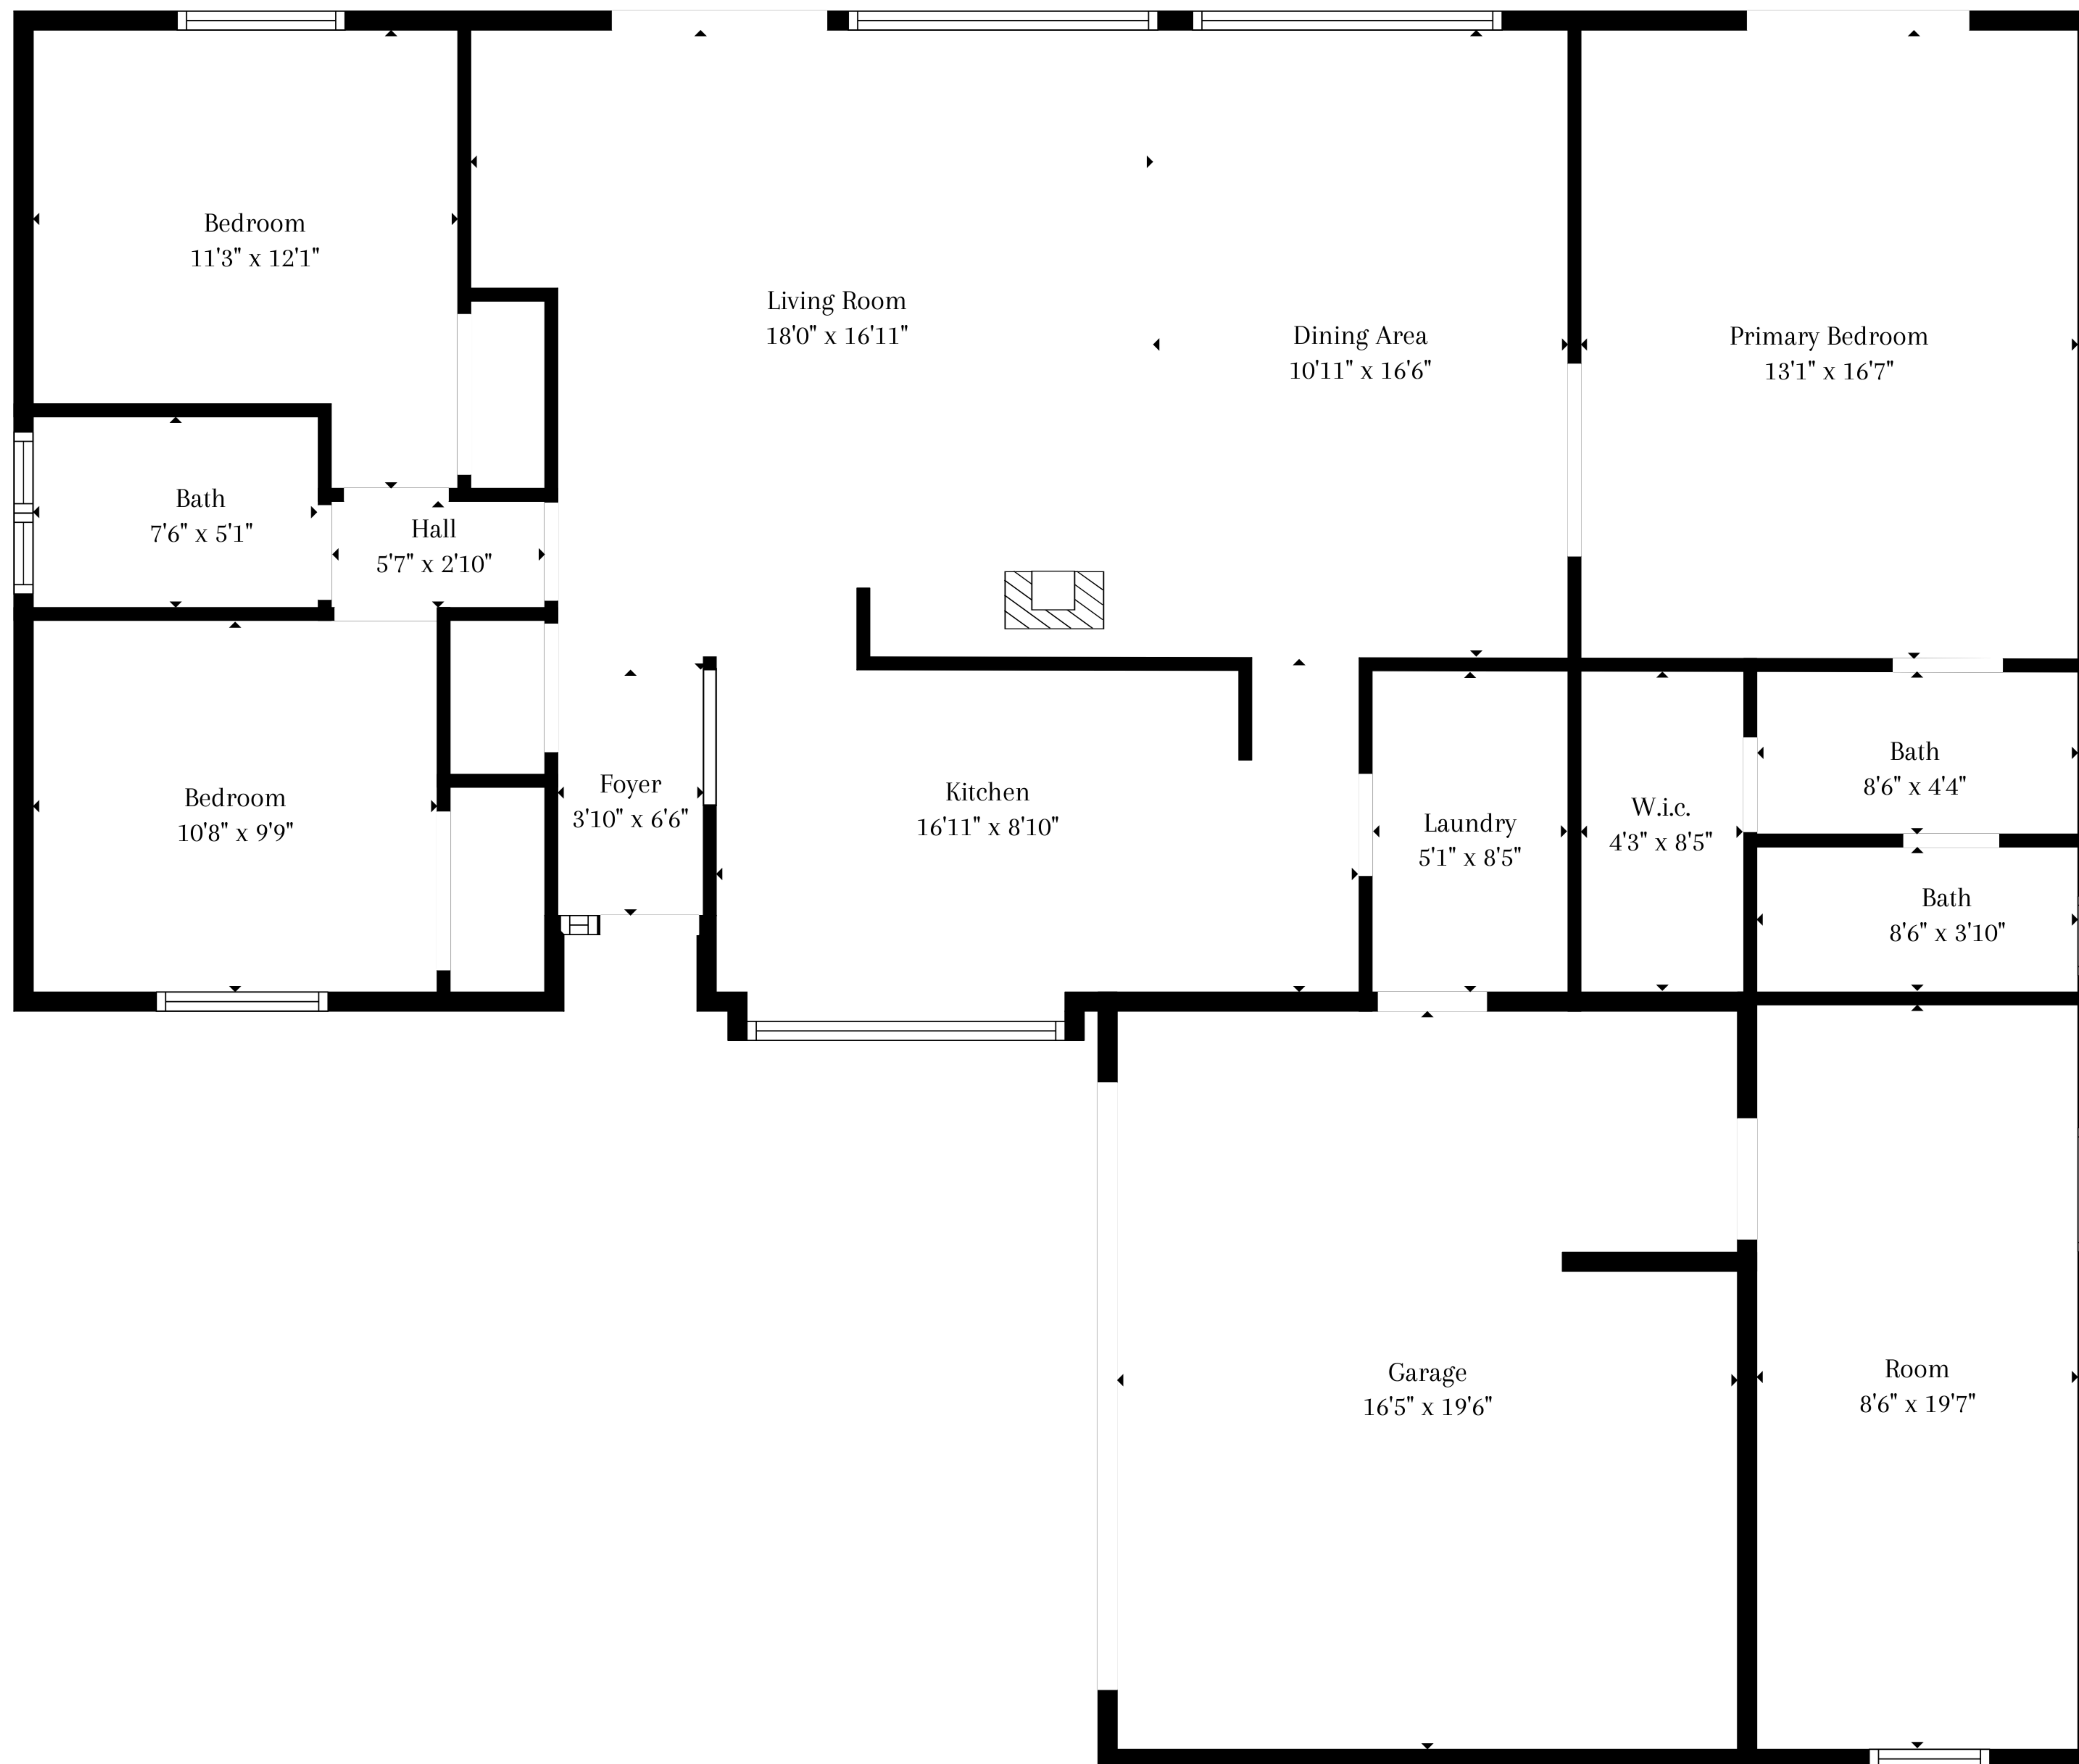

**TOTAL: 1532 sq. ft**  
 FLOOR 1: 1532 sq. ft  
 EXCLUDED AREAS: GARAGE: 319 sq. ft, BAY WINDOW: 7 sq. ft

**TOTAL: 1532 sq. ft**  
 FLOOR 1: 1532 sq. ft  
 EXCLUDED AREAS: GARAGE: 319 sq. ft, BAY WINDOW: 7 sq. ft