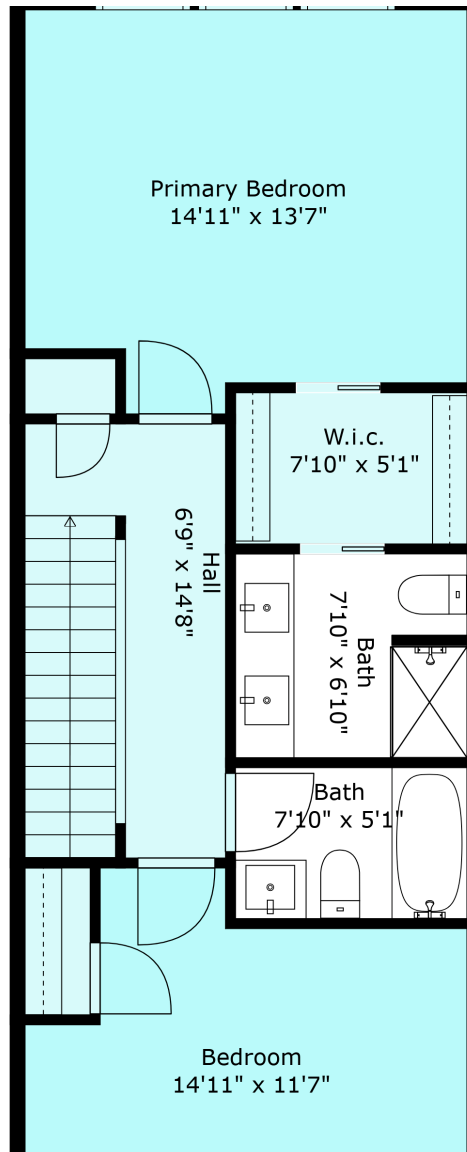

33 45462 Tamihi Way

Sabrina Vandenberg PREC
sabrina@chilliwackproperties.net

Estimated Areas:

Below Main: 639 sq. ft (inc. 68 sq. ft unfinished)

Main Floor: 657 sq. ft

Above Main: 680 sq. ft

Total: 1976 Sq. Ft