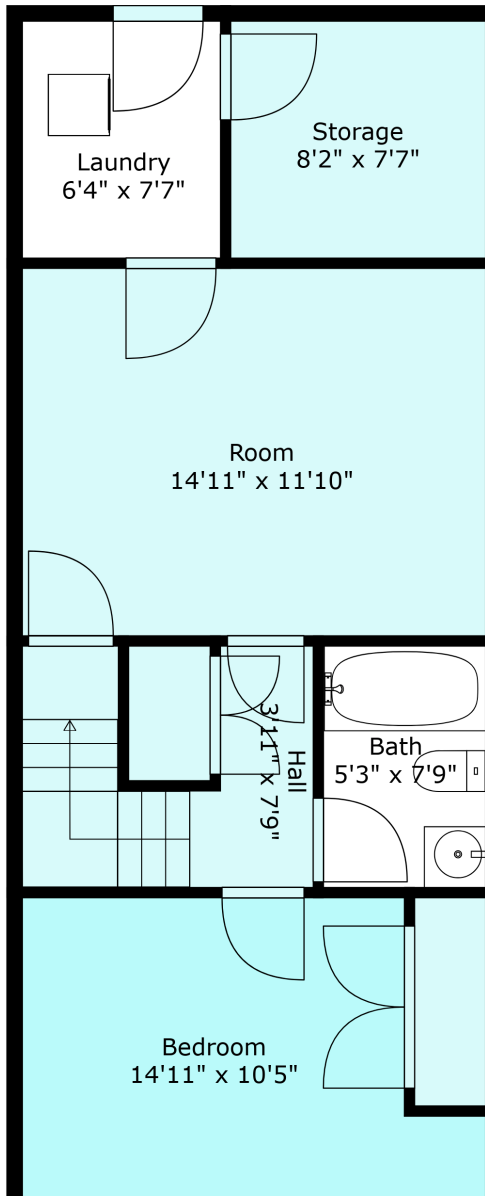

33 45462 Tamihi Way

Sabrina Vandenberg PREC
sabrina@chilliwackproperties.net

Estimated Areas:

Below Main: 639 sq. ft (inc. 68 sq. ft unfinished)

Main Floor: 657 sq. ft

Above Main: 680 sq. ft

Total: 1976 Sq. Ft