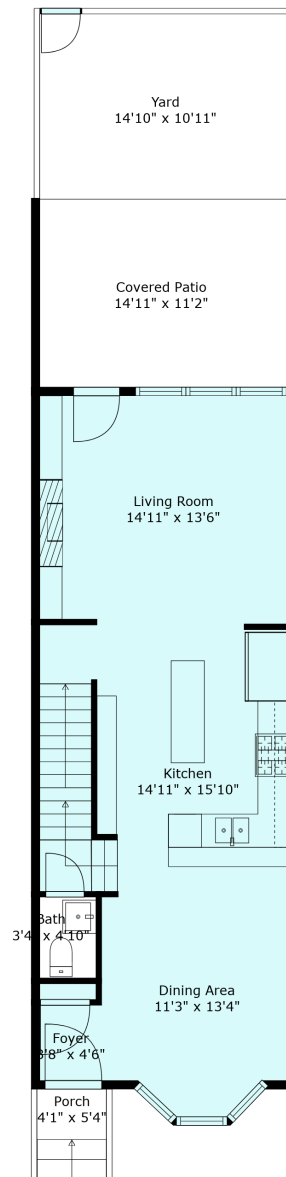

33 45462 Tamihi Way

Sabrina Vandenberg PREC
sabrina@chilliwackproperties.net

Estimated Areas:

Below Main: 639 sq. ft (inc. 68 sq. ft unfinished)

Main Floor: 657 sq. ft

Above Main: 680 sq. ft

Total: 1976 Sq. Ft