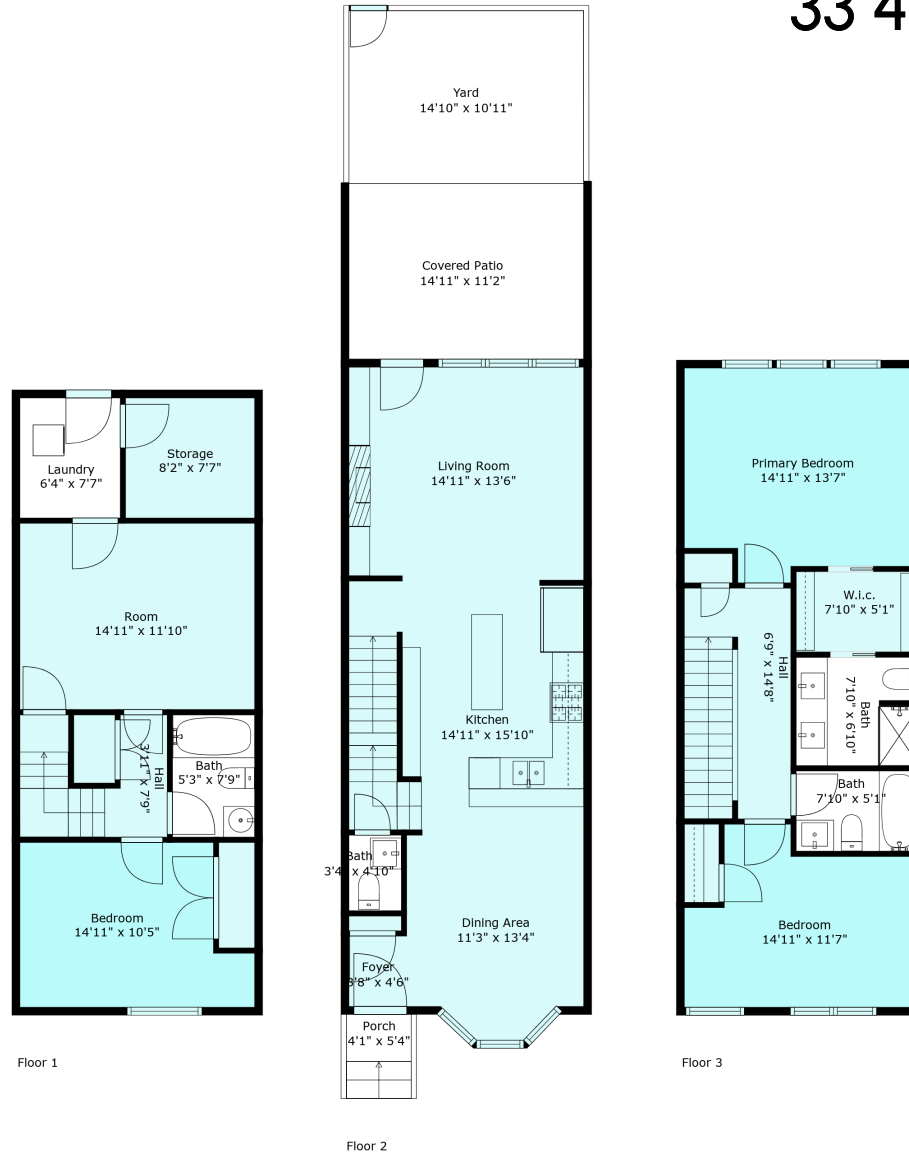

33 45462 Tamihi Way

Sabrina Vandenberg PREC
sabrina@chilliwackproperties.net

Estimated Areas:

Below Main: 639 sq. ft (inc. 68 sq. ft unfinished)

Main Floor: 657 sq. ft

Above Main: 680 sq. ft

Total: 1976 Sq. Ft