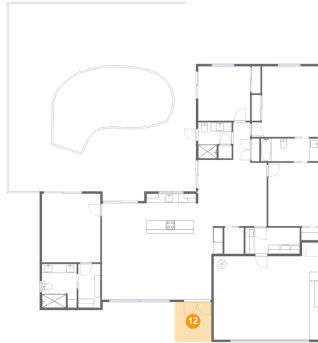

524 Cypress Way, Palm River Estates, Naples, Collier County, Florida, United States, 34110

12 Floor 1 - Porch

Dimensions: 8'3" x 8'11"
Area: 73 sq. ft
Counted as living area: No

Heated: No
Finished: Yes
Enclosed: No
Contiguous: Yes
Permitted: Yes
Wet space: No
Addition: No
Conversion: No