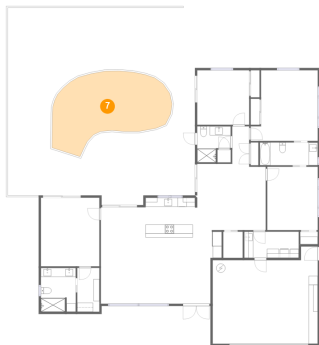

7 Floor 1 - Swimming Pool

Dimensions: 26'4" x 14'9"
Area: 342 sq. ft
Counted as living area: No

Heated: No
Finished: No
Enclosed: No
Contiguous: Yes
Permitted: No
Wet space: No
Addition: No
Conversion: No