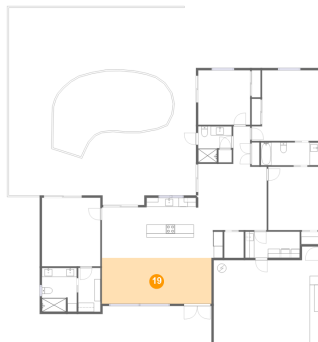

19 Floor 1 - Living Room

Dimensions: 24'4" x 10'2"
Area: 247 sq. ft
Counted as living area: Yes

Heated: Yes
Finished: Yes
Enclosed: Yes
Contiguous: Yes
Permitted: Yes
Wet space: No
Addition: No
Conversion: No