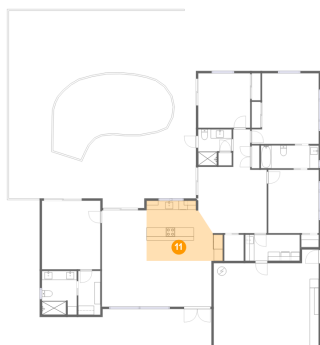

11 Floor 1 - Kitchen

Dimensions: 16'11" x 13'4"
Area: 193 sq. ft
Counted as living area: Yes

Heated: Yes
Finished: Yes
Enclosed: Yes
Contiguous: Yes
Permitted: Yes
Wet space: No
Addition: No
Conversion: No