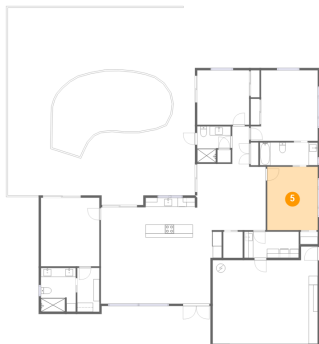

5 Floor 1 - Bedroom

Dimensions: 11'3" x 14'1"
Area: 158 sq. ft
Counted as living area: Yes

Heated: Yes
Finished: Yes
Enclosed: Yes
Contiguous: Yes
Permitted: Yes
Wet space: No
Addition: No
Conversion: No