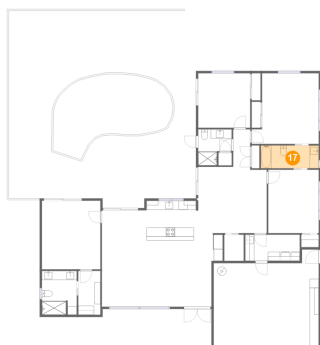

17 Floor 1 - Bath

Dimensions: 12'10" x 5'1"
Area: 65 sq. ft
Counted as living area: Yes

Heated: Yes
Finished: Yes
Enclosed: Yes
Contiguous: Yes
Permitted: Yes
Wet space: Yes
Addition: No
Conversion: No