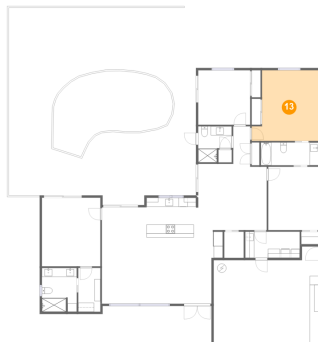

Dimensions: 16'11" x 13'4"
Area: 193 sq. ft
Counted as living area: Yes

Heated: Yes
Finished: Yes
Enclosed: Yes
Contiguous: Yes
Permitted: Yes
Wet space: No
Addition: No
Conversion: No

524 Cypress Way, Palm River Estates, Naples, Collier County, Florida, United States, 34110

12 Floor 1 - Porch

Dimensions: 8'3" x 8'11"
Area: 73 sq. ft
Counted as living area: No

Heated: No
Finished: Yes
Enclosed: No
Contiguous: Yes
Permitted: Yes
Wet space: No
Addition: No
Conversion: No

13 Floor 1 - Bedroom