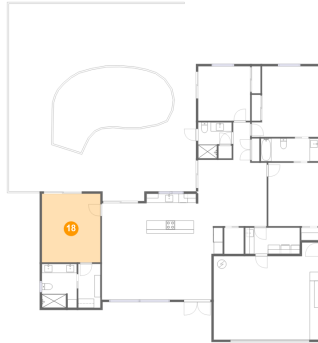

524 Cypress Way, Palm River Estates, Naples, Collier County, Florida, United States, 34110

18 Floor 1 - Primary Bedroom

Dimensions: 12'11" x 15'3"
Area: 198 sq. ft
Counted as living area: Yes

Heated: Yes
Finished: Yes
Enclosed: Yes
Contiguous: Yes
Permitted: Yes
Wet space: No
Addition: No
Conversion: No