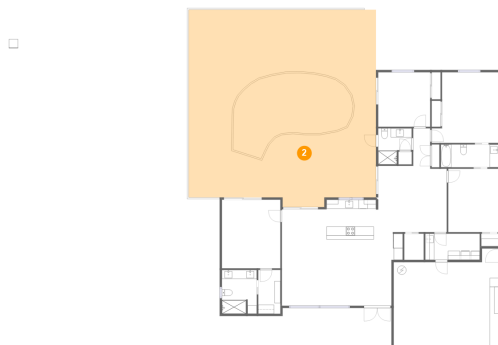

2 Floor 1 - Patio

Dimensions: 41'7" x 43'9"
Area: 1752 sq. ft
Counted as living area: No

Heated: No
Finished: Yes
Enclosed: No
Contiguous: Yes
Permitted: Yes
Wet space: No
Addition: No
Conversion: No