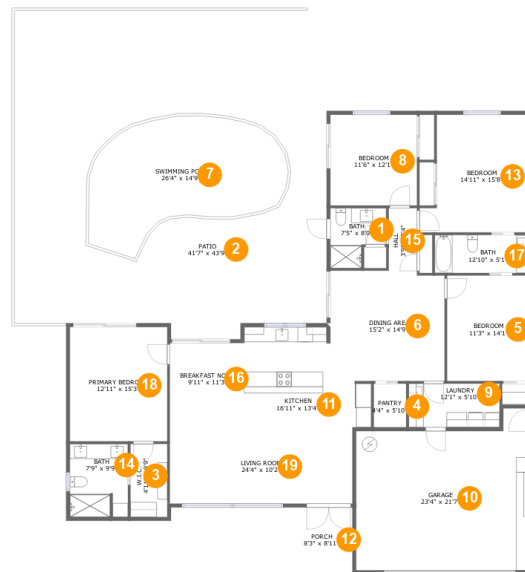

 **4,022** Total sqft

524 Cypress Way, Palm River Estates, Naples, Collier County, Florida, United States, 34110

Room dimensions

Floor 1

Total sqft: 4022 Living area: 2067

#		Dimensions	sqft	Counted as living area
1	Bath	7'5" x 8'0"	49 sq. ft	Yes
2	Patio	41'7" x 43'9"	1752 sq. ft	No
3	W.I.C.	4'11" x 9'9"	48 sq. ft	Yes
4	Pantry	4'4" x 5'10"	25 sq. ft	Yes
5	Bedroom	11'3" x 14'1"	158 sq. ft	Yes
6	Dining Area	15'2" x 14'9"	213 sq. ft	Yes
7	Swimming Pool	26'4" x 14'9"	342 sq. ft	No
8	Bedroom	11'6" x 12'1"	140 sq. ft	Yes
9	Laundry	12'1" x 5'10"	70 sq. ft	Yes
10	Garage	23'4" x 21'7"	444 sq. ft	No
11	Kitchen	16'11" x 13'4"	193 sq. ft	Yes

3 Floor 1 - W.I.C.

Dimensions: 4'11" x 9'9"
Area: 48 sq. ft
Counted as living area: Yes

Heated: Yes
Finished: Yes
Enclosed: Yes
Contiguous: Yes
Permitted: Yes
Wet space: No
Addition: No
Conversion: No

4 Floor 1 - Pantry

6 Floor 1 - Dining Area

Dimensions: 15'2" x 14'9"
Area: 213 sq. ft
Counted as living area: Yes

Heated: Yes
Finished: Yes
Enclosed: Yes
Contiguous: Yes
Permitted: Yes
Wet space: No
Addition: No
Conversion: No

12 Floor 1 - Porch

Dimensions: 8'3" x 8'11"
Area: 73 sq. ft
Counted as living area: No

Heated: No
Finished: Yes
Enclosed: No
Contiguous: Yes
Permitted: Yes
Wet space: No
Addition: No
Conversion: No

13 Floor 1 - Bedroom