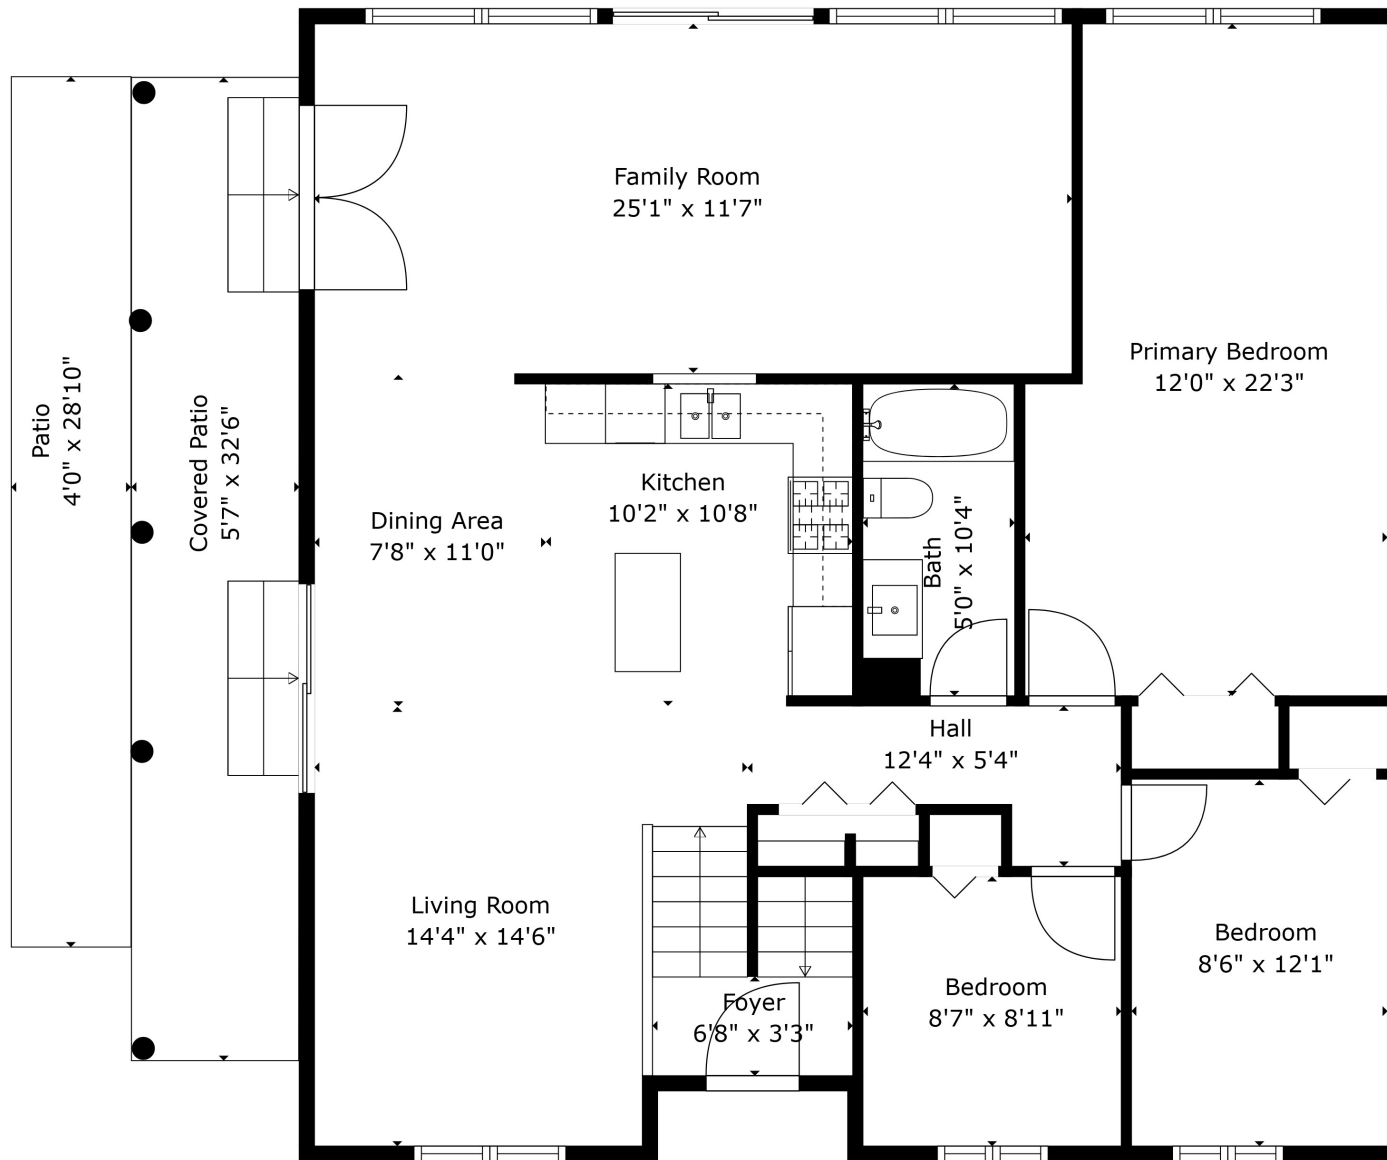

Floor 1

Floor 2

TOTAL: 1893 sq. ft

Below Ground: 592 sq. ft, FLOOR 2: 1301 sq. ft

EXCLUDED AREAS: GARAGE: 236 sq. ft, LAUNDRY ROOM: 397 sq. ft, COVERED PATIO: 180 sq. ft, PATIO: 114 sq. ft

Measurements Are Calculated By Cubicasa Technology. Deemed Highly Reliable But Not Guaranteed.

TOTAL: 1893 sq. ft

Below Ground: 592 sq. ft, FLOOR 2: 1301 sq. ft

EXCLUDED AREAS: GARAGE: 236 sq. ft, LAUNDRY ROOM: 397 sq. ft, COVERED PATIO: 180 sq. ft,
 PATIO: 114 sq. ft

Measurements Are Calculated By Cubicasa Technology. Deemed Highly Reliable But Not Guaranteed.