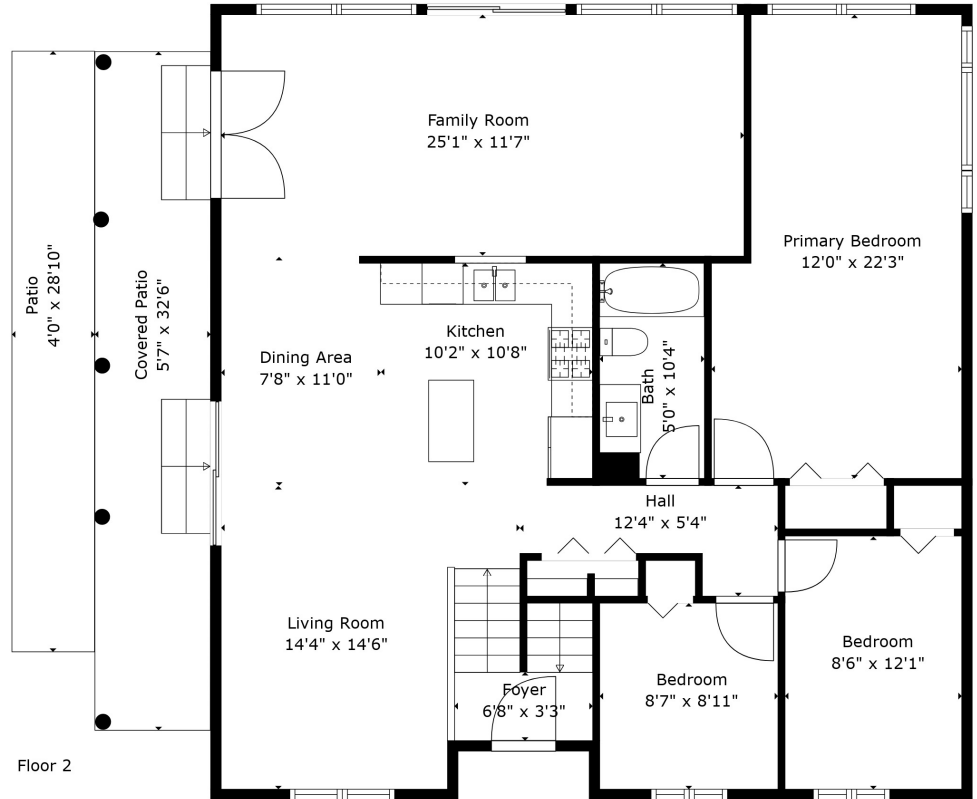

Floor 1

Floor 2

TOTAL: 1893 sq. ft

Below Ground: 592 sq. ft, FLOOR 2: 1301 sq. ft

EXCLUDED AREAS: GARAGE: 236 sq. ft, LAUNDRY ROOM: 397 sq. ft, COVERED PATIO: 180 sq. ft, PATIO: 114 sq. ft

Measurements Are Calculated By Cubicasa Technology. Deemed Highly Reliable But Not Guaranteed.

TOTAL: 1893 sq. ft

Below Ground: 592 sq. ft, FLOOR 2: 1301 sq. ft

EXCLUDED AREAS: GARAGE: 236 sq. ft, LAUNDRY ROOM: 397 sq. ft, COVERED PATIO: 180 sq. ft,
 PATIO: 114 sq. ft

Measurements Are Calculated By Cubicasa Technology. Deemed Highly Reliable But Not Guaranteed.