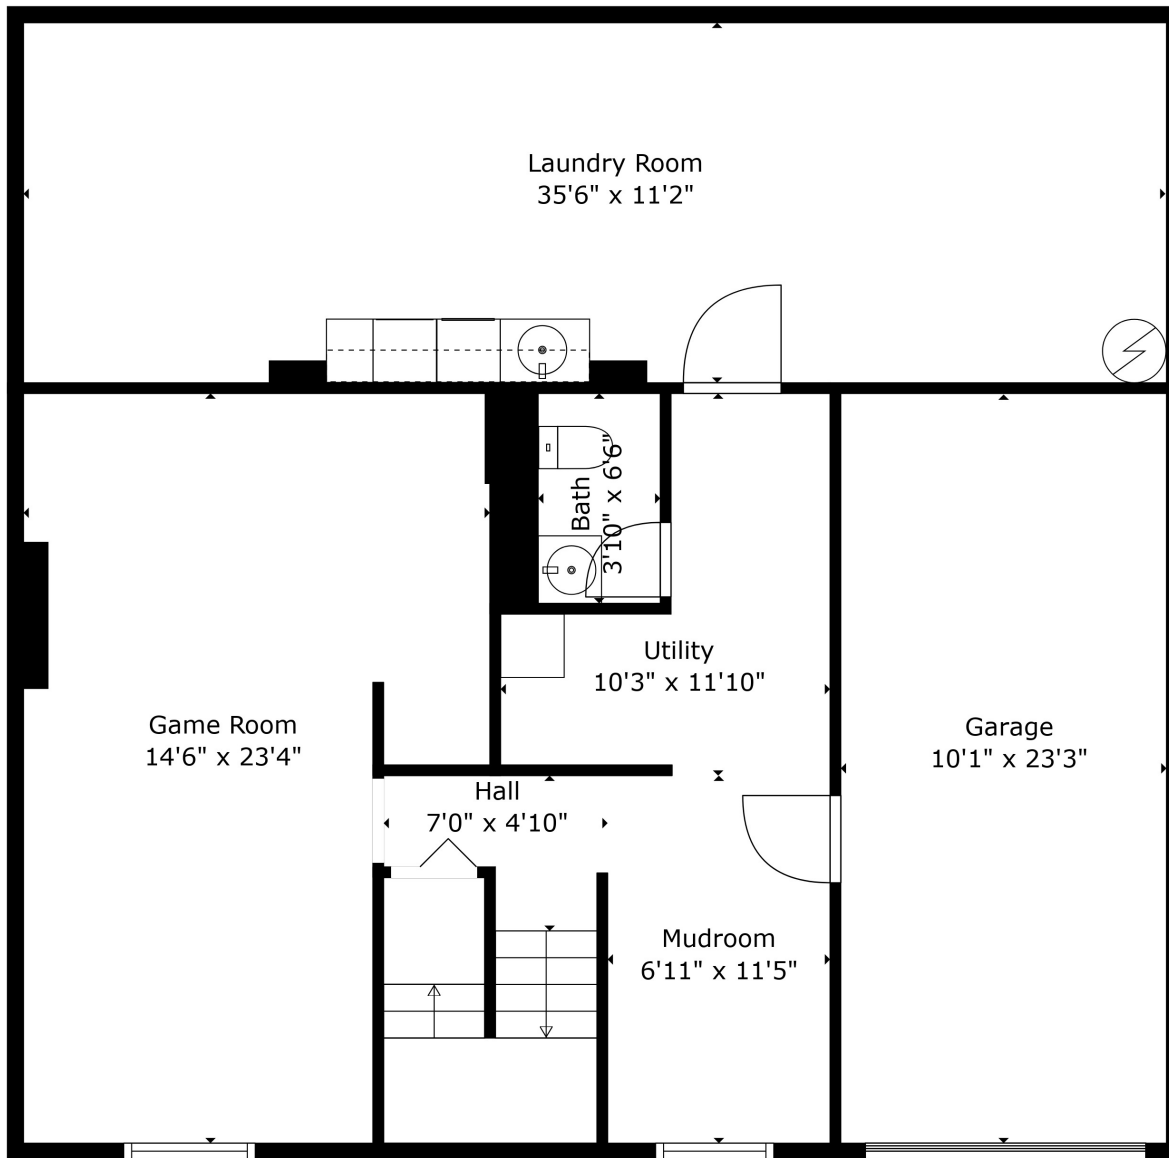

Floor 1

Floor 2

TOTAL: 1893 sq. ft

Below Ground: 592 sq. ft, FLOOR 2: 1301 sq. ft

EXCLUDED AREAS: GARAGE: 236 sq. ft, LAUNDRY ROOM: 397 sq. ft, COVERED PATIO: 180 sq. ft, PATIO: 114 sq. ft

Measurements Are Calculated By Cubicasa Technology. Deemed Highly Reliable But Not Guaranteed.

TOTAL: 1893 sq. ft

Below Ground: 592 sq. ft, FLOOR 2: 1301 sq. ft

EXCLUDED AREAS: GARAGE: 236 sq. ft, LAUNDRY ROOM: 397 sq. ft, COVERED PATIO: 180 sq. ft,
 PATIO: 114 sq. ft

Measurements Are Calculated By Cubicasa Technology. Deemed Highly Reliable But Not Guaranteed.