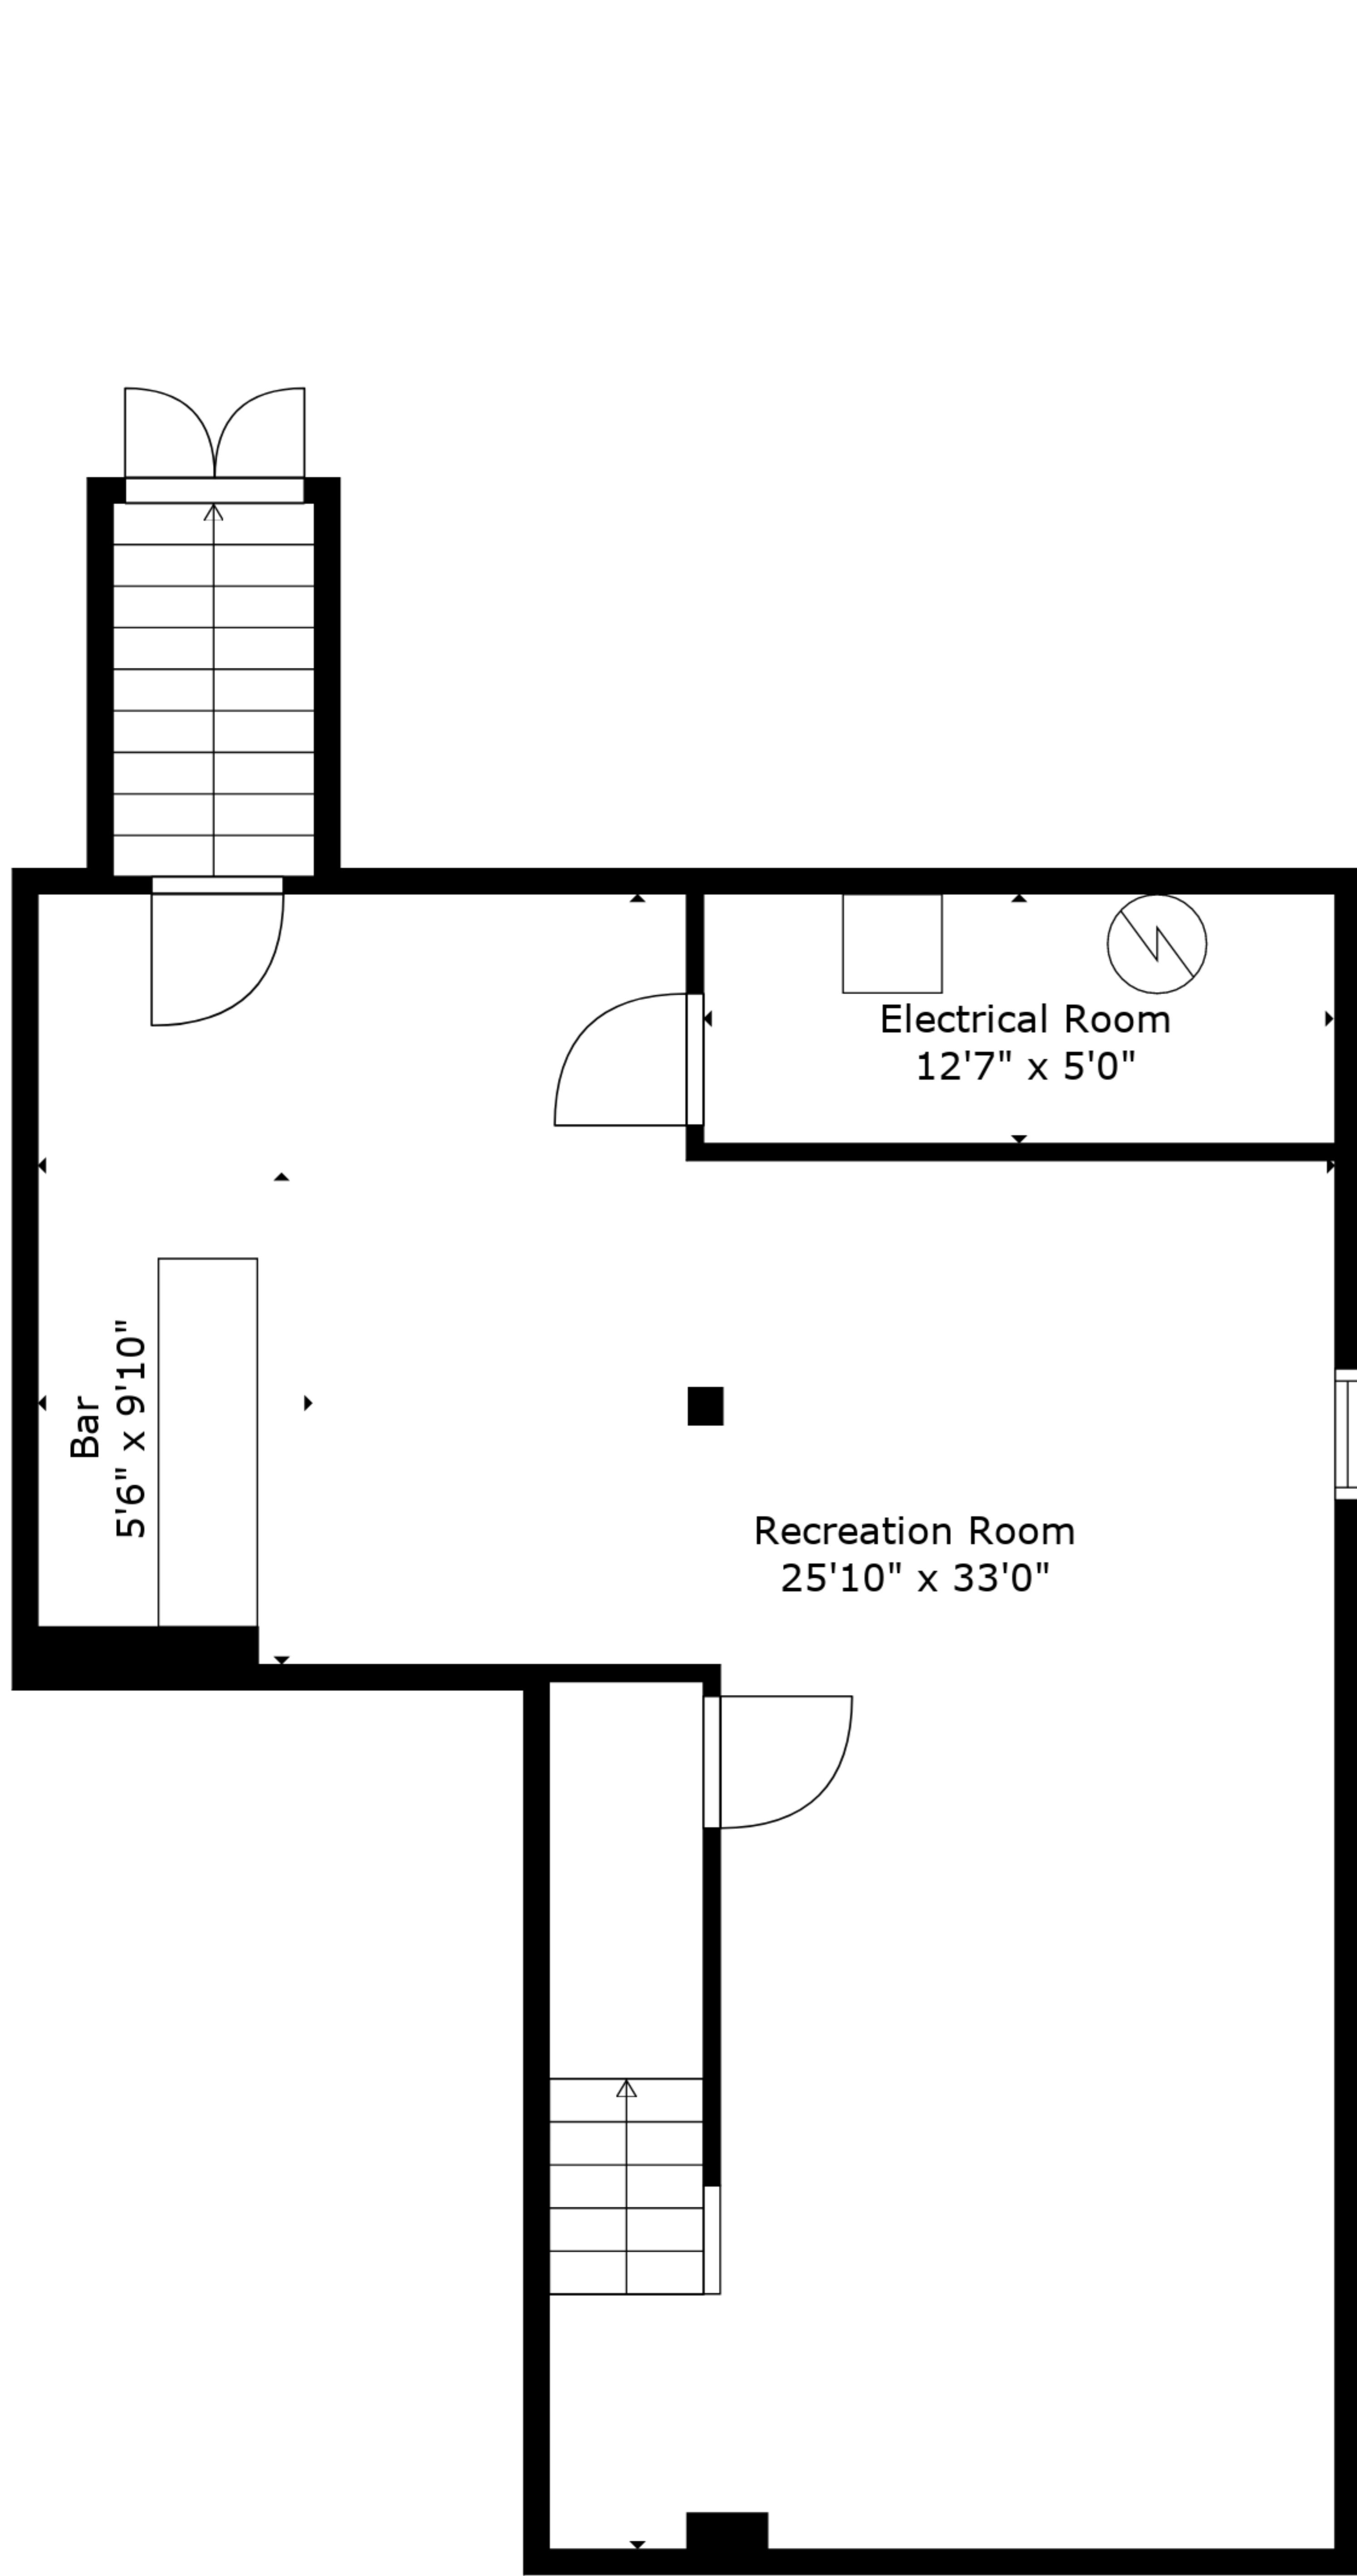

**TOTAL: 2330 sq. ft**

BELOW GROUND: 641 sq. ft, FLOOR 2: 746 sq. ft, FLOOR 3: 943 sq. ft  
 EXCLUDED AREAS: ELECTRICAL ROOM: 63 sq. ft, GARAGE: 204 sq. ft, DECK: 245 sq. ft

Measurements Deemed Highly Reliable But Not Guaranteed. Measured By Cubicasa Tech.

Floor 1

Floor 2

Floor 3

**TOTAL: 2330 sq. ft**

BELOW GROUND: 641 sq. ft, FLOOR 2: 746 sq. ft, FLOOR 3: 943 sq. ft  
 EXCLUDED AREAS: ELECTRICAL ROOM: 63 sq. ft, GARAGE: 204 sq. ft, DECK: 245 sq. ft

Measurements Deemed Highly Reliable But Not Guaranteed. Measured By Cubicasa Tech.