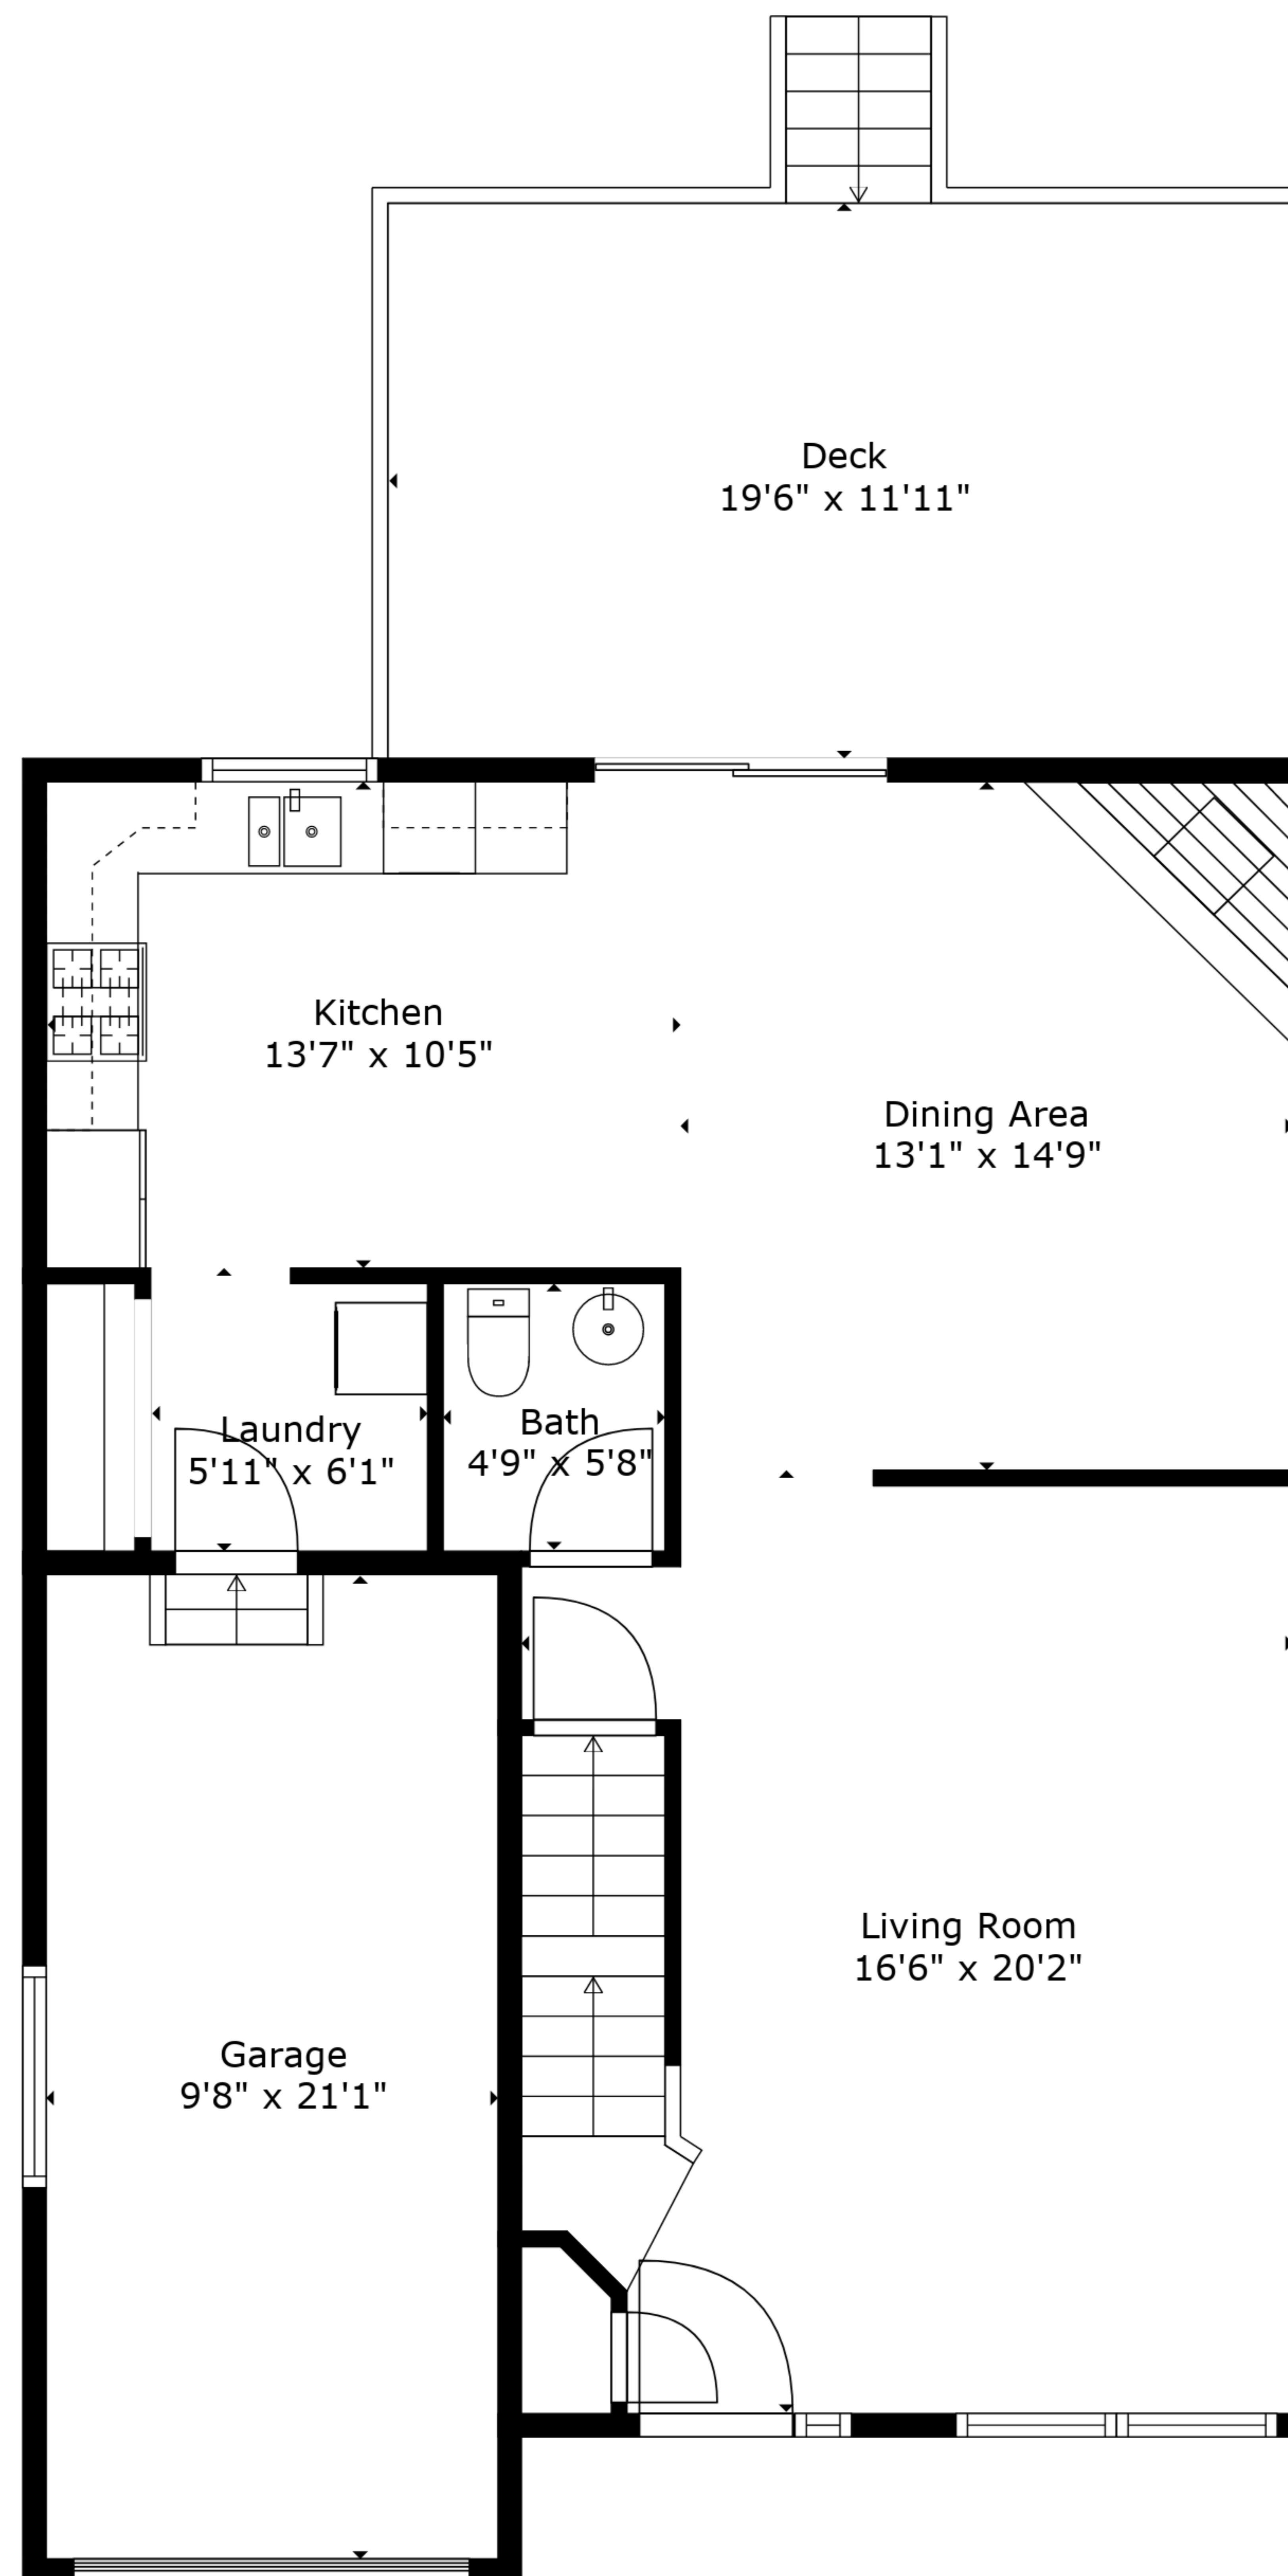

**TOTAL: 2330 sq. ft**

BELOW GROUND: 641 sq. ft, FLOOR 2: 746 sq. ft, FLOOR 3: 943 sq. ft  
 EXCLUDED AREAS: ELECTRICAL ROOM: 63 sq. ft, GARAGE: 204 sq. ft, DECK: 245 sq. ft

Measurements Deemed Highly Reliable But Not Guaranteed. Measured By Cubicasa Tech.

Floor 1

Floor 2

Floor 3

**TOTAL: 2330 sq. ft**

BELOW GROUND: 641 sq. ft, FLOOR 2: 746 sq. ft, FLOOR 3: 943 sq. ft  
 EXCLUDED AREAS: ELECTRICAL ROOM: 63 sq. ft, GARAGE: 204 sq. ft, DECK: 245 sq. ft

Measurements Deemed Highly Reliable But Not Guaranteed. Measured By Cubicasa Tech.