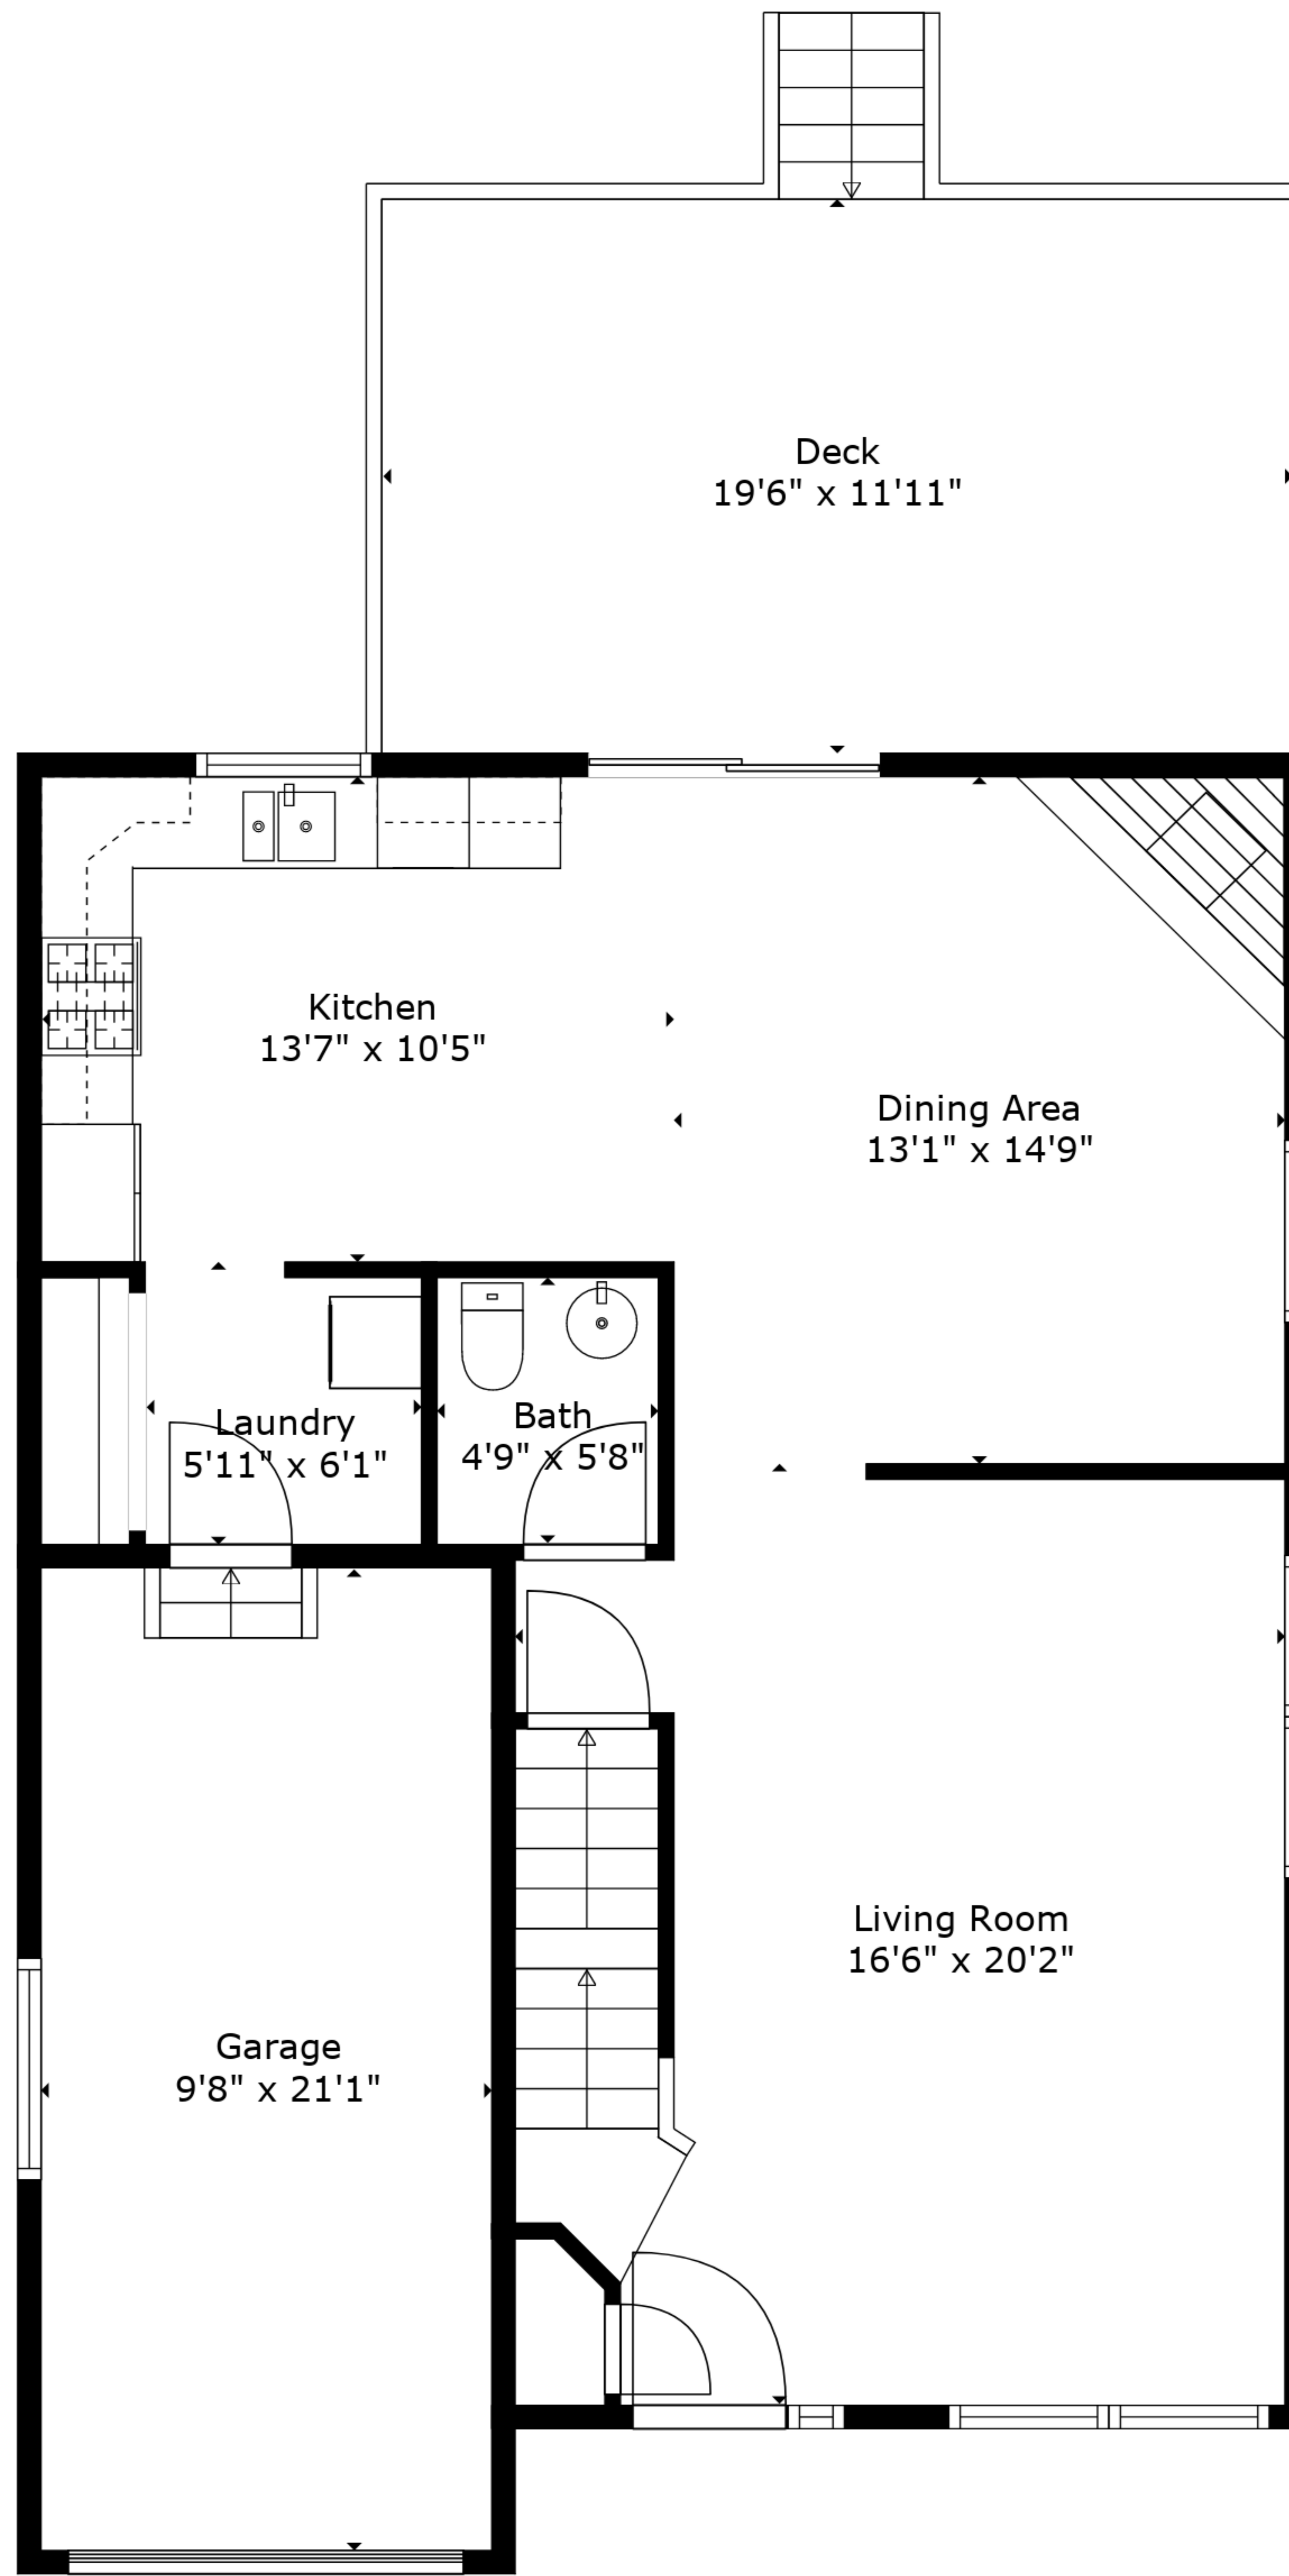

**TOTAL: 2330 sq. ft**

BELOW GROUND: 641 sq. ft, FLOOR 2: 746 sq. ft, FLOOR 3: 943 sq. ft  
 EXCLUDED AREAS: ELECTRICAL ROOM: 63 sq. ft, GARAGE: 204 sq. ft, DECK: 245 sq. ft

Measurements Deemed Highly Reliable But Not Guaranteed. Measured By Cubicasa Tech.

Floor 1

Floor 2

Floor 3

**TOTAL: 2330 sq. ft**

BELOW GROUND: 641 sq. ft, FLOOR 2: 746 sq. ft, FLOOR 3: 943 sq. ft  
 EXCLUDED AREAS: ELECTRICAL ROOM: 63 sq. ft, GARAGE: 204 sq. ft, DECK: 245 sq. ft

Measurements Deemed Highly Reliable But Not Guaranteed. Measured By Cubicasa Tech.