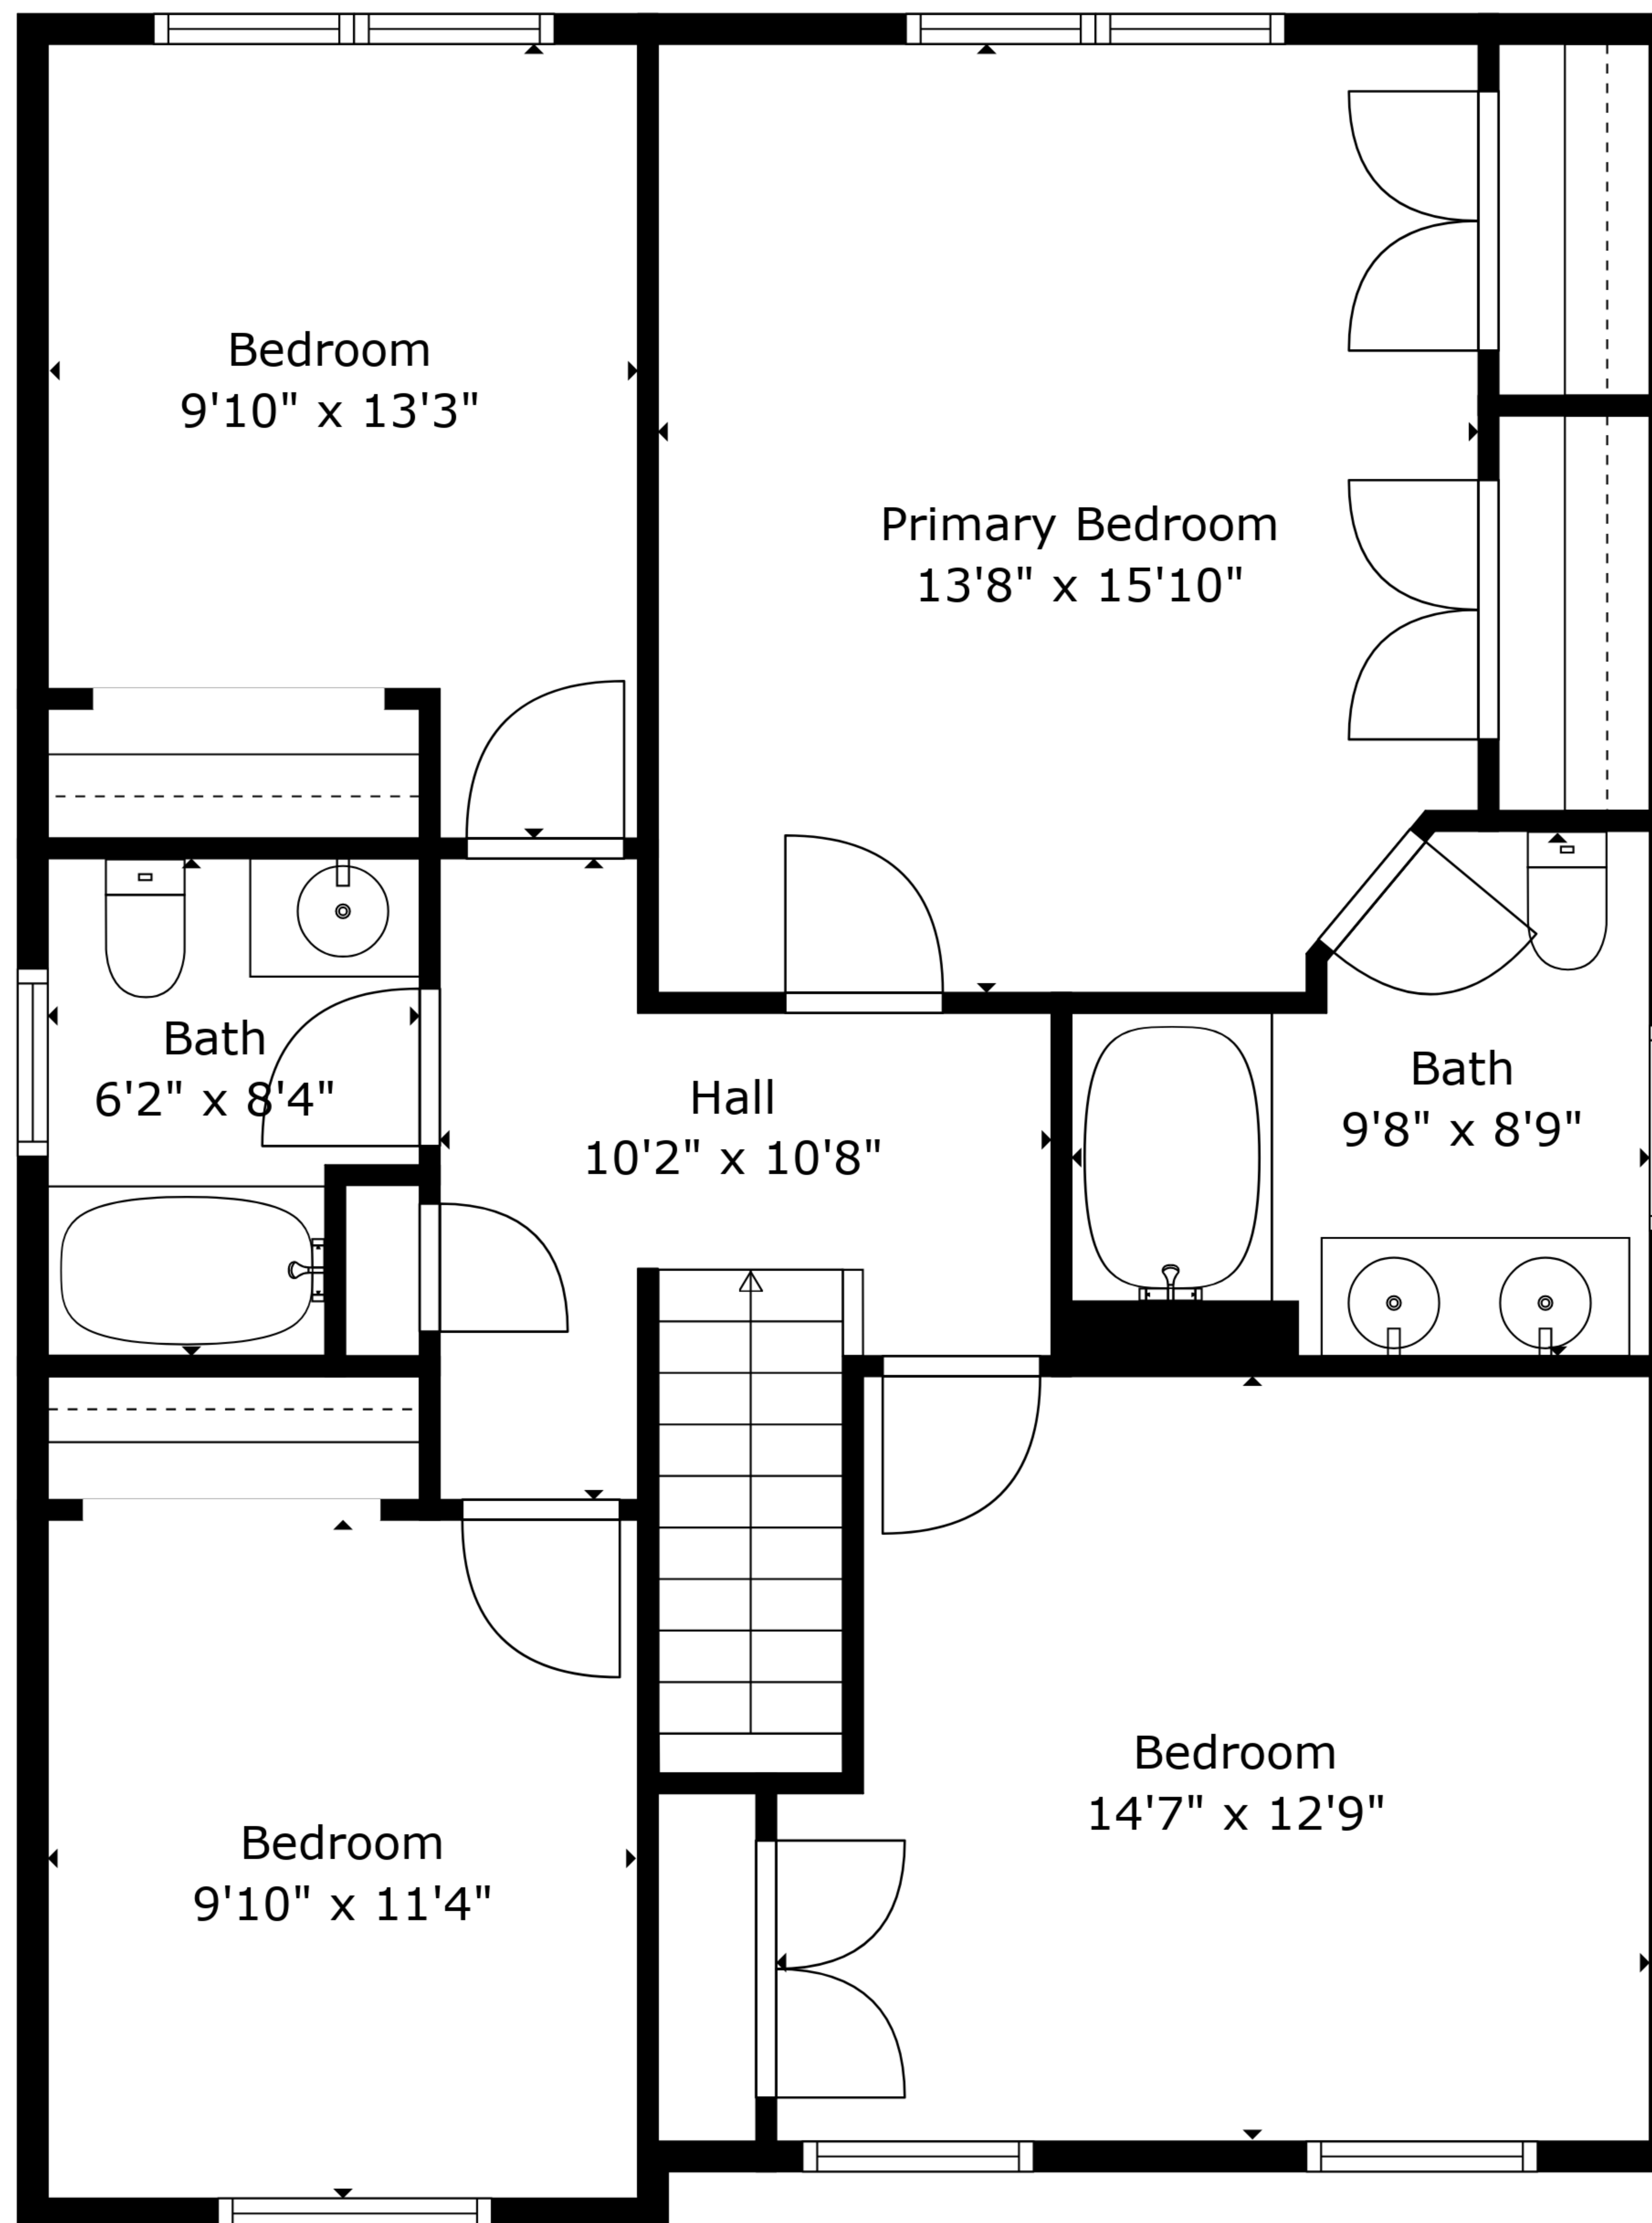

**TOTAL: 2330 sq. ft**

BELOW GROUND: 641 sq. ft, FLOOR 2: 746 sq. ft, FLOOR 3: 943 sq. ft  
 EXCLUDED AREAS: ELECTRICAL ROOM: 63 sq. ft, GARAGE: 204 sq. ft, DECK: 245 sq. ft

Measurements Deemed Highly Reliable But Not Guaranteed. Measured By Cubicasa Tech.

Floor 1

Floor 2

Floor 3

**TOTAL: 2330 sq. ft**

BELOW GROUND: 641 sq. ft, FLOOR 2: 746 sq. ft, FLOOR 3: 943 sq. ft  
 EXCLUDED AREAS: ELECTRICAL ROOM: 63 sq. ft, GARAGE: 204 sq. ft, DECK: 245 sq. ft

Measurements Deemed Highly Reliable But Not Guaranteed. Measured By Cubicasa Tech.