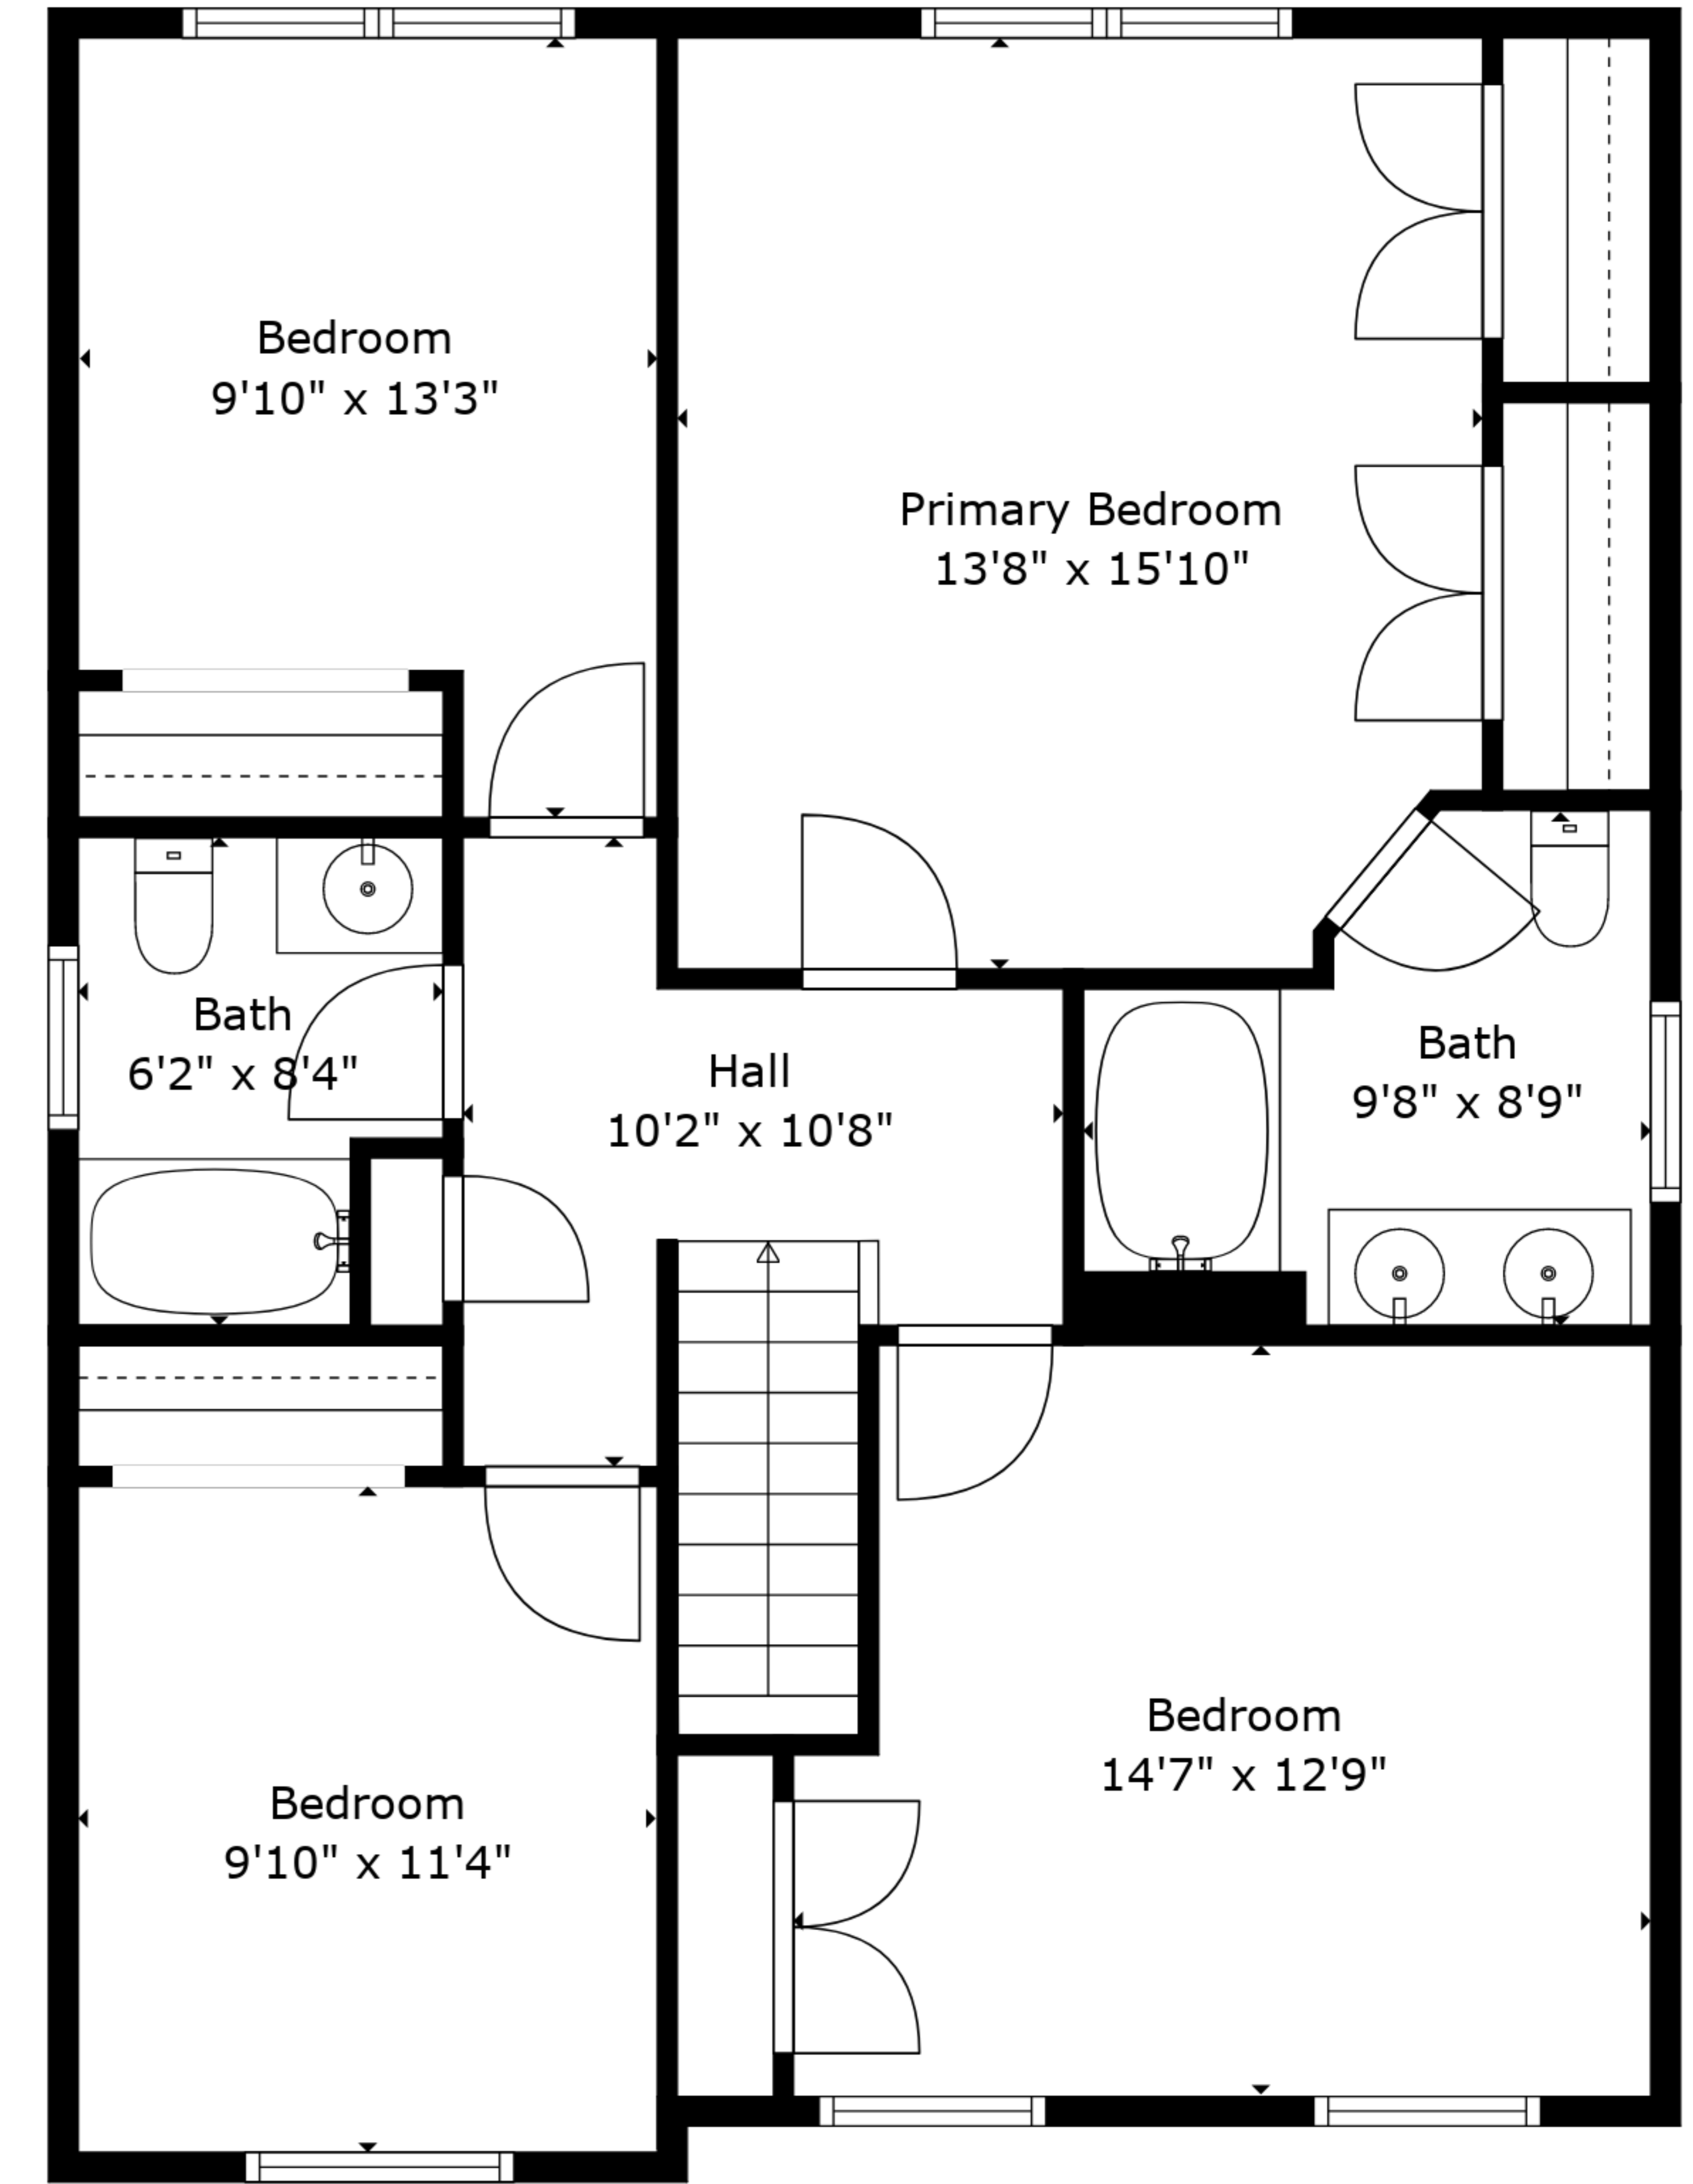

**TOTAL: 2330 sq. ft**

BELOW GROUND: 641 sq. ft, FLOOR 2: 746 sq. ft, FLOOR 3: 943 sq. ft  
 EXCLUDED AREAS: ELECTRICAL ROOM: 63 sq. ft, GARAGE: 204 sq. ft, DECK: 245 sq. ft

Measurements Deemed Highly Reliable But Not Guaranteed. Measured By Cubicasa Tech.

Floor 1

Floor 2

Floor 3

**TOTAL: 2330 sq. ft**

BELOW GROUND: 641 sq. ft, FLOOR 2: 746 sq. ft, FLOOR 3: 943 sq. ft  
 EXCLUDED AREAS: ELECTRICAL ROOM: 63 sq. ft, GARAGE: 204 sq. ft, DECK: 245 sq. ft

Measurements Deemed Highly Reliable But Not Guaranteed. Measured By Cubicasa Tech.