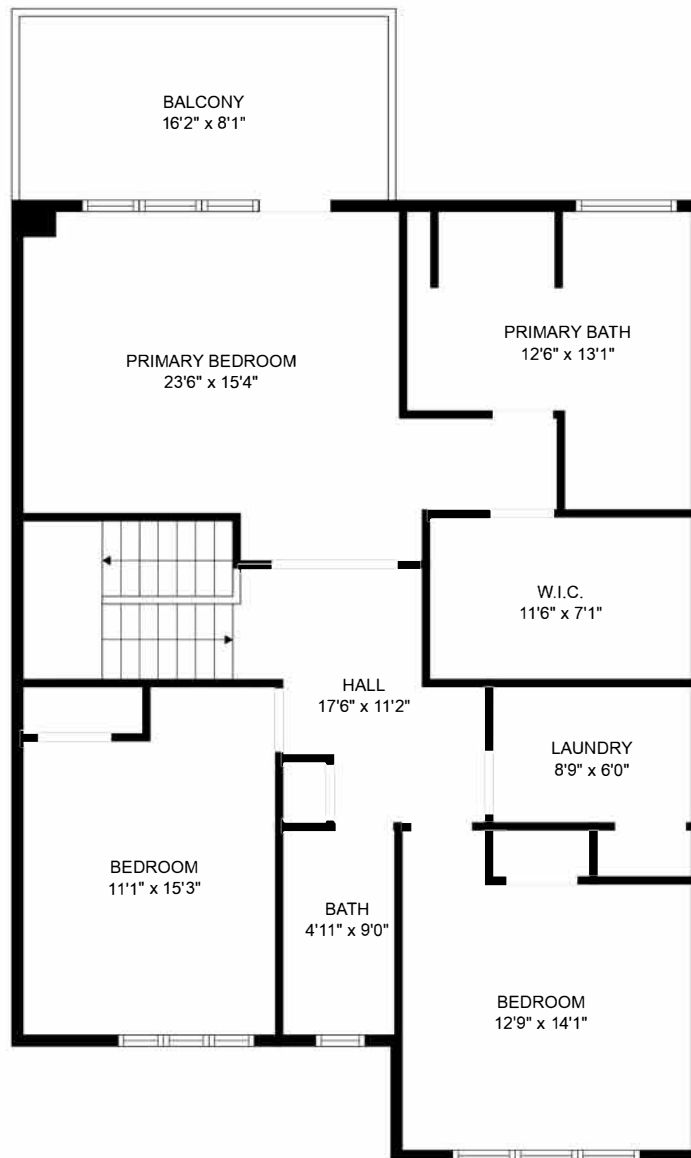

Estimated areas

FLOOR 1 : 834 sq. ft
 FLOOR 2 : 852 sq. ft
 FLOOR 3 : 1152 sq. ft
 TOTAL : 2838 sq. ft

Sizes and dimensions may have a slight variation from actual sizes. E&O Insured.

Estimated areas

FLOOR 1 : 834 sq. ft
FLOOR 2 : 852 sq. ft
FLOOR 3 : 1152 sq. ft
TOTAL : 2838 sq. ft

Sizes and dimensions may have a slight variation from actual sizes. E&O Insured.

Estimated areas

FLOOR 1 : 834 sq. ft

FLOOR 2 : 852 sq. ft

FLOOR 3 : 1152 sq. ft

TOTAL : 2838 sq. ft

Sizes and dimensions may have a slight variation from actual sizes. E&O Insured.

Estimated areas

FLOOR 1 : 834 sq. ft
FLOOR 2 : 852 sq. ft
FLOOR 3 : 1152 sq. ft
TOTAL : 2838 sq. ft

Sizes and dimensions may have a slight variation from actual sizes. E&O Insured.