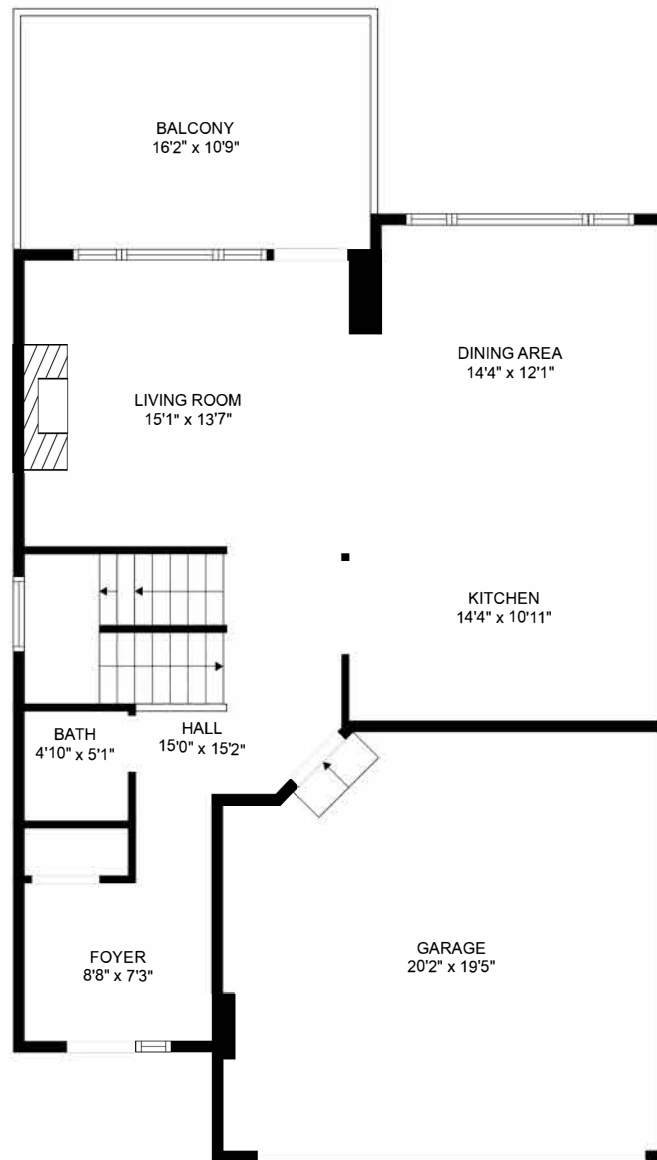

Estimated areas

FLOOR 1 : 834 sq. ft
 FLOOR 2 : 852 sq. ft
 FLOOR 3 : 1152 sq. ft
 TOTAL : 2838 sq. ft

Sizes and dimensions may have a slight variation from actual sizes. E&O Insured.

Estimated areas

FLOOR 1 : 834 sq. ft
FLOOR 2 : 852 sq. ft
FLOOR 3 : 1152 sq. ft
TOTAL : 2838 sq. ft

Sizes and dimensions may have a slight variation from actual sizes. E&O Insured.

Estimated areas

FLOOR 1 : 834 sq. ft

FLOOR 2 : 852 sq. ft

FLOOR 3 : 1152 sq. ft

TOTAL : 2838 sq. ft

Sizes and dimensions may have a slight variation from actual sizes. E&O Insured.

Estimated areas

FLOOR 1 : 834 sq. ft
FLOOR 2 : 852 sq. ft
FLOOR 3 : 1152 sq. ft
TOTAL : 2838 sq. ft

Sizes and dimensions may have a slight variation from actual sizes. E&O Insured.