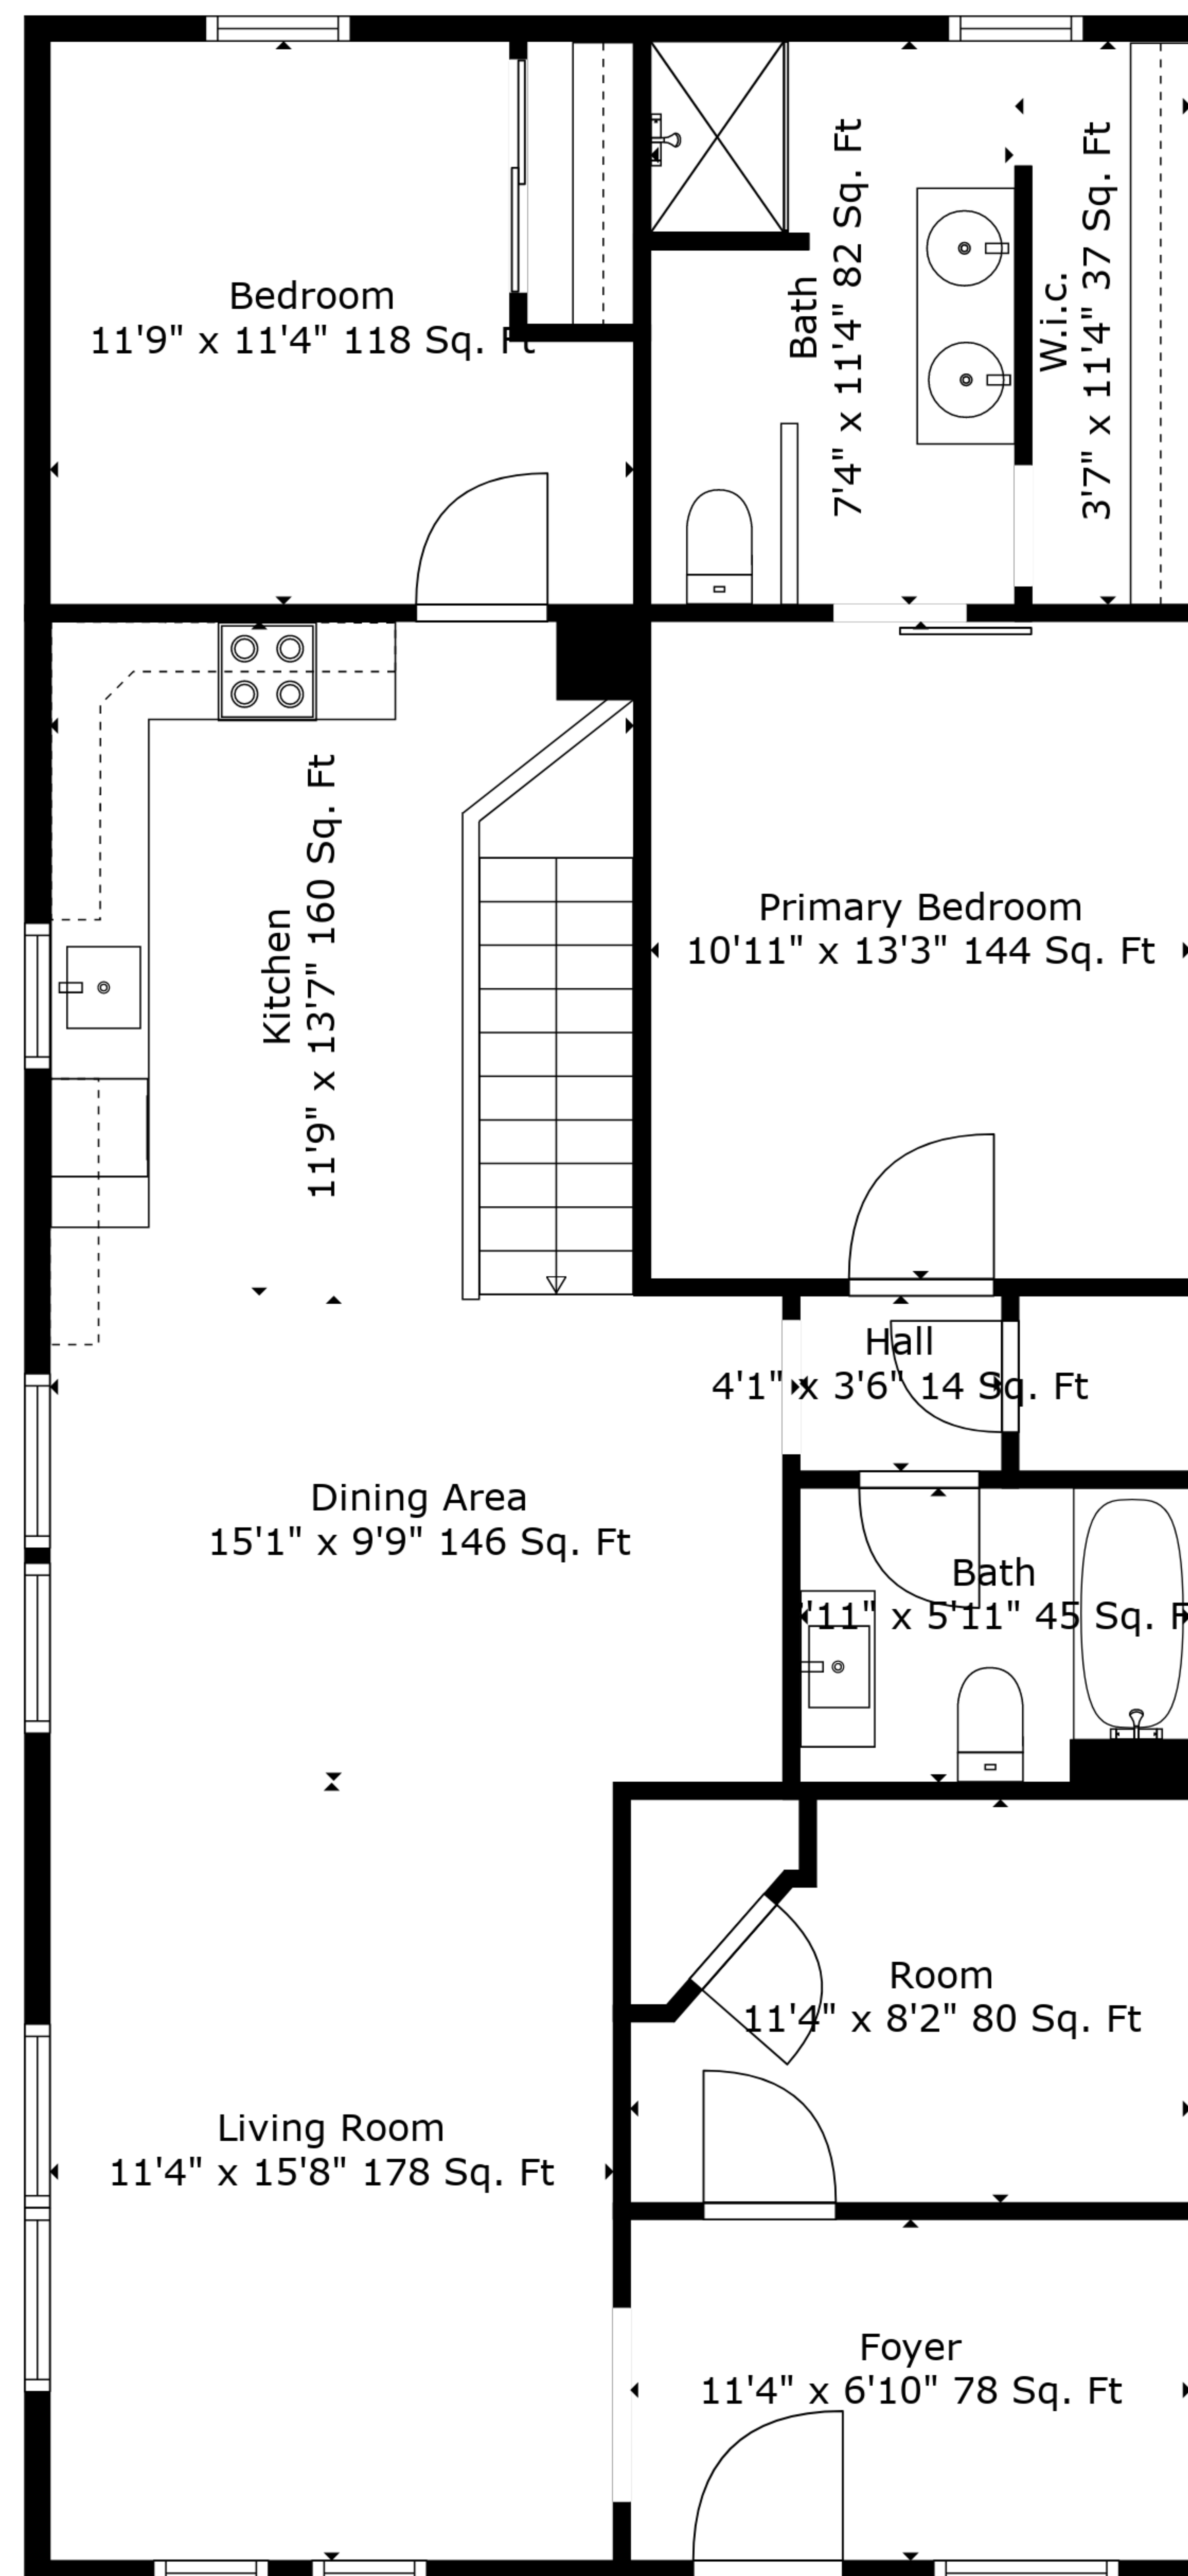

TOTAL: 2050 sq. ft

FLOOR 1: 884 sq. ft, FLOOR 2: 1166 sq. ft

EXCLUDED AREAS: GARAGE: 206 sq. ft

Measurements Are Deemed Highly Reliable But Not Guaranteed.

TOTAL: 2050 sq. ft

FLOOR 1: 884 sq. ft, FLOOR 2: 1166 sq. ft

EXCLUDED AREAS: GARAGE: 206 sq. ft

Measurements Are Deemed Highly Reliable But Not Guaranteed.

Floor 1

Floor 2

TOTAL: 2050 sq. ft
 FLOOR 1: 884 sq. ft, FLOOR 2: 1166 sq. ft
 EXCLUDED AREAS: GARAGE: 206 sq. ft