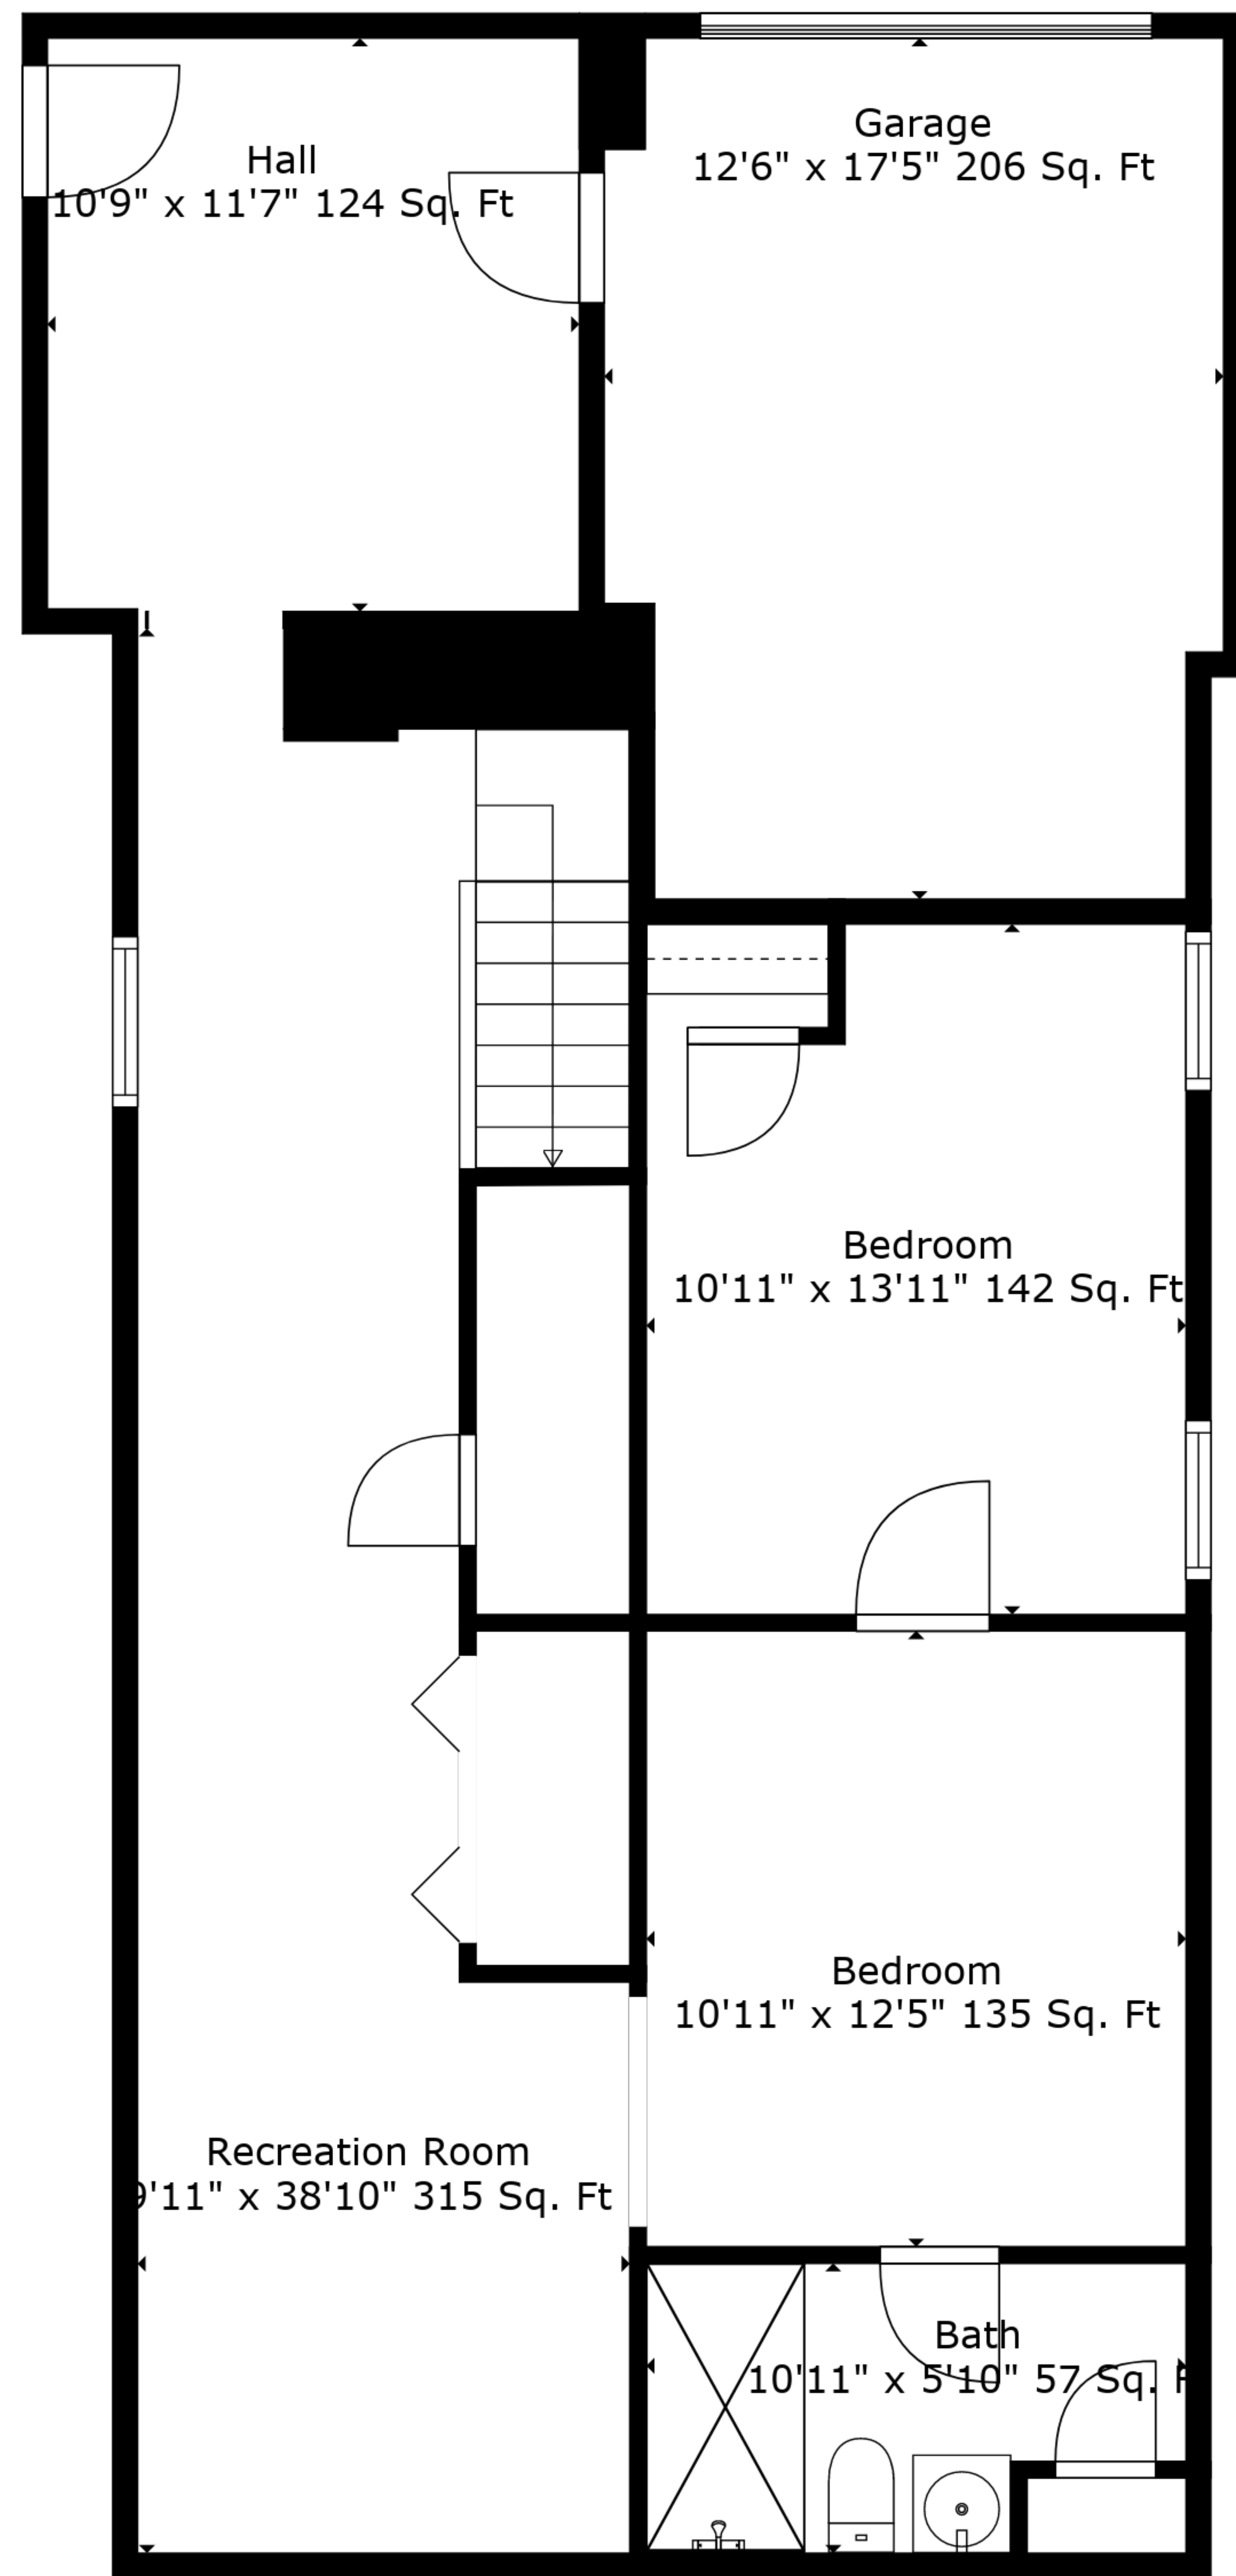

TOTAL: 2050 sq. ft

FLOOR 1: 884 sq. ft, FLOOR 2: 1166 sq. ft

EXCLUDED AREAS: GARAGE: 206 sq. ft

Measurements Are Deemed Highly Reliable But Not Guaranteed.

TOTAL: 2050 sq. ft

FLOOR 1: 884 sq. ft, FLOOR 2: 1166 sq. ft

EXCLUDED AREAS: GARAGE: 206 sq. ft

Measurements Are Deemed Highly Reliable But Not Guaranteed.

Floor 1

Floor 2

TOTAL: 2050 sq. ft
 FLOOR 1: 884 sq. ft, FLOOR 2: 1166 sq. ft
 EXCLUDED AREAS: GARAGE: 206 sq. ft