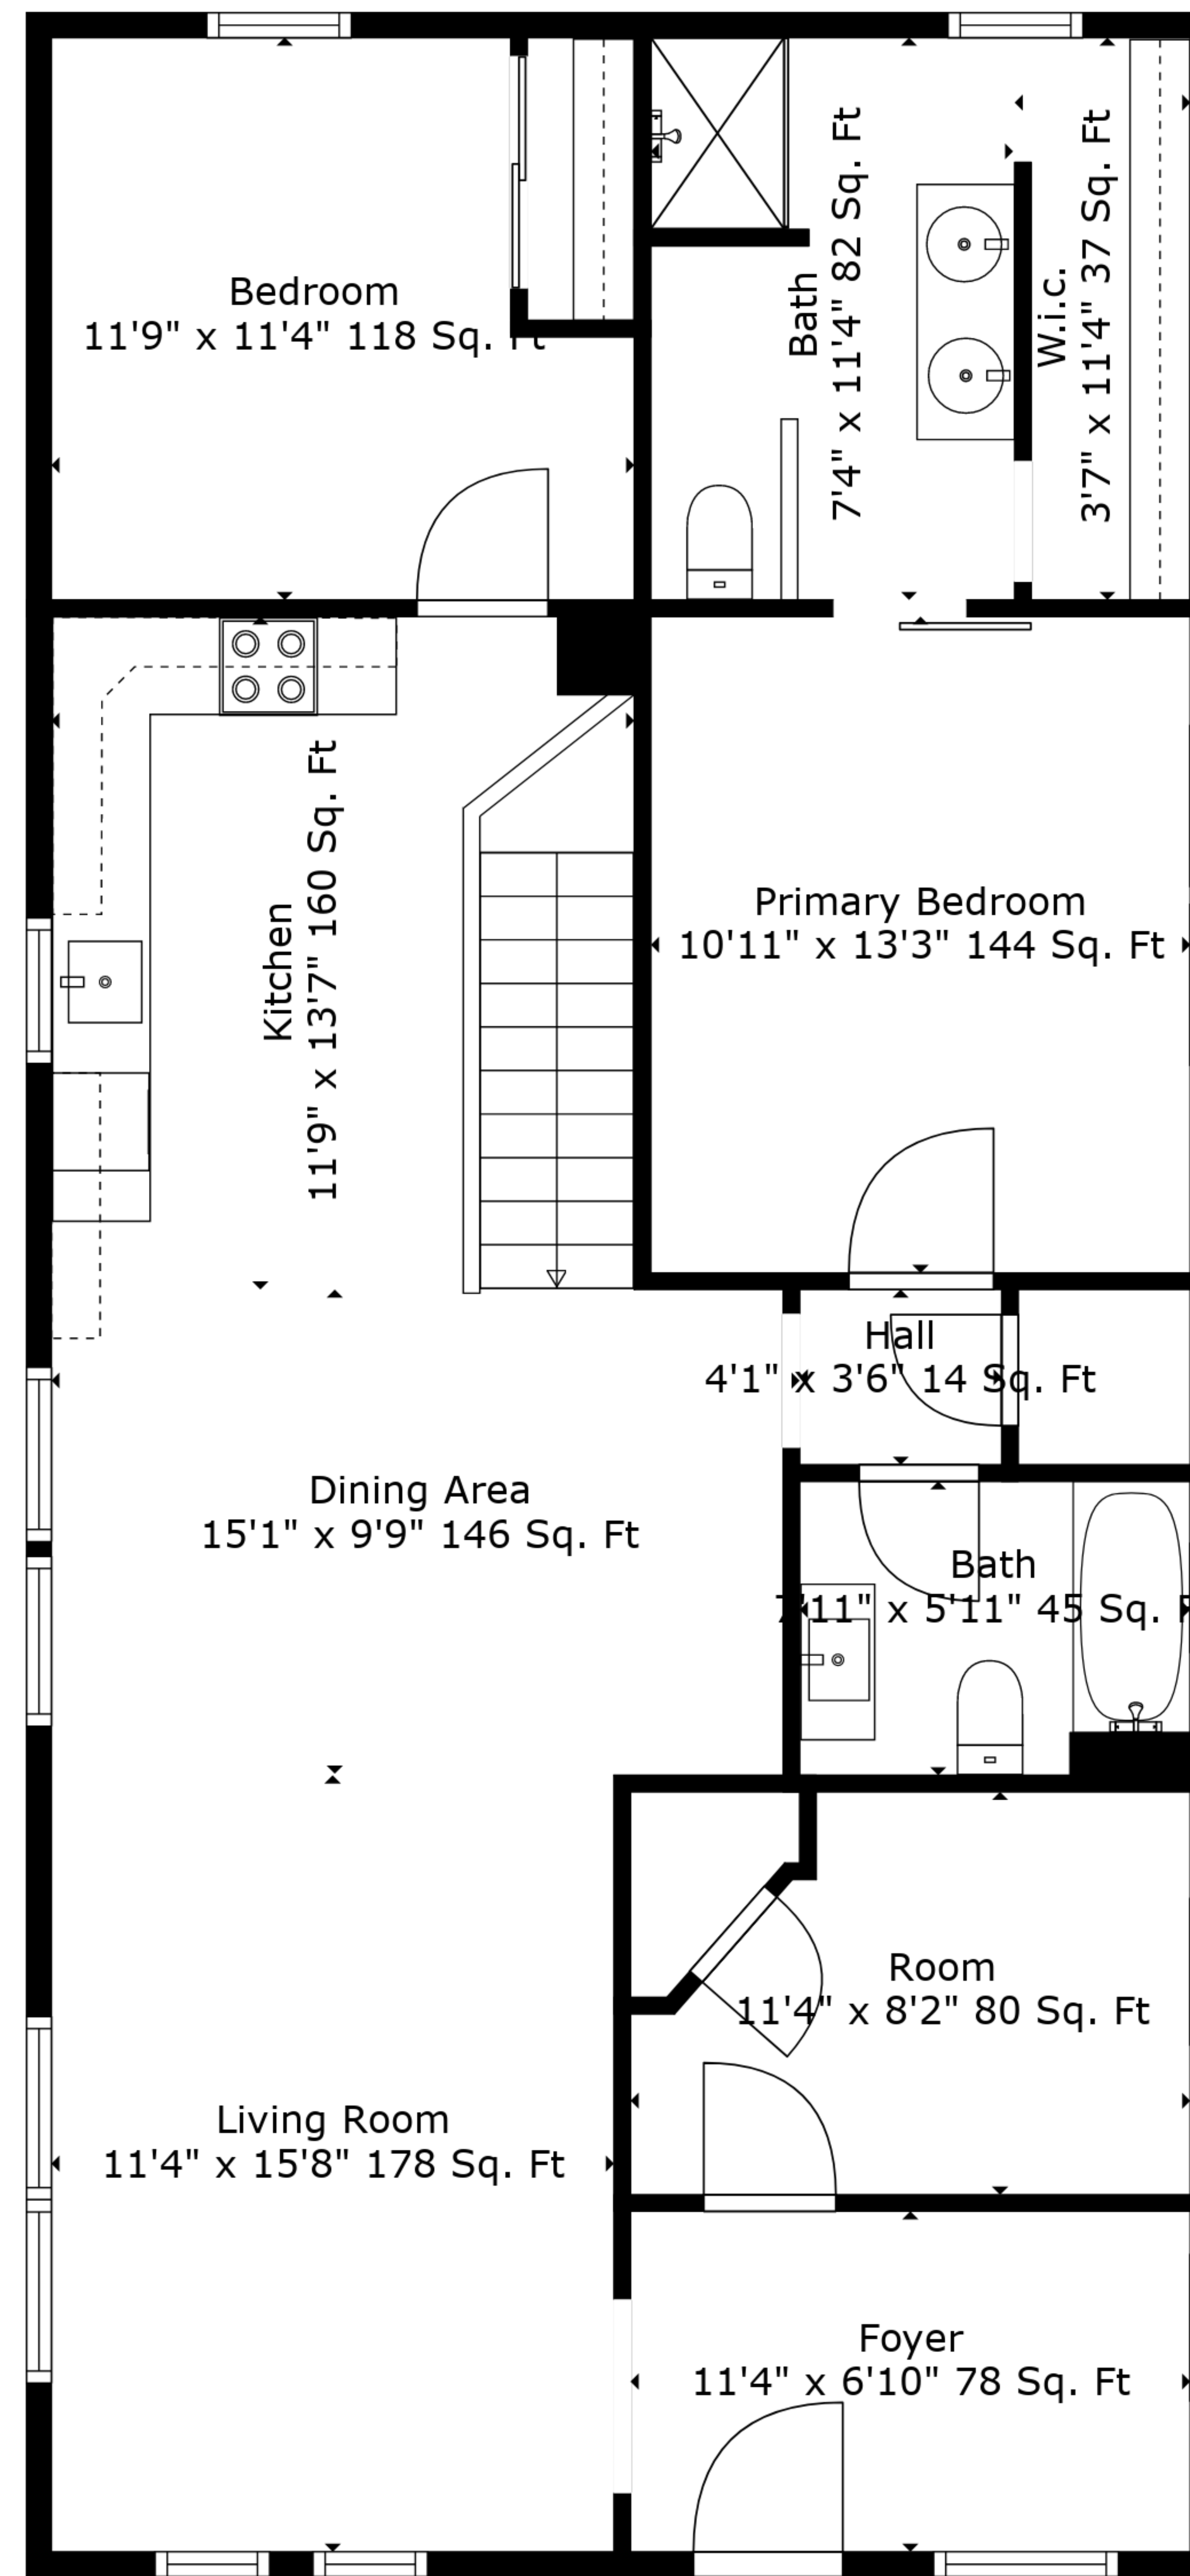

TOTAL: 2050 sq. ft

FLOOR 1: 884 sq. ft, FLOOR 2: 1166 sq. ft

EXCLUDED AREAS: GARAGE: 206 sq. ft

Measurements Are Deemed Highly Reliable But Not Guaranteed.

TOTAL: 2050 sq. ft

FLOOR 1: 884 sq. ft, FLOOR 2: 1166 sq. ft

EXCLUDED AREAS: GARAGE: 206 sq. ft

Measurements Are Deemed Highly Reliable But Not Guaranteed.

Floor 1

Floor 2

TOTAL: 2050 sq. ft
 FLOOR 1: 884 sq. ft, FLOOR 2: 1166 sq. ft
 EXCLUDED AREAS: GARAGE: 206 sq. ft