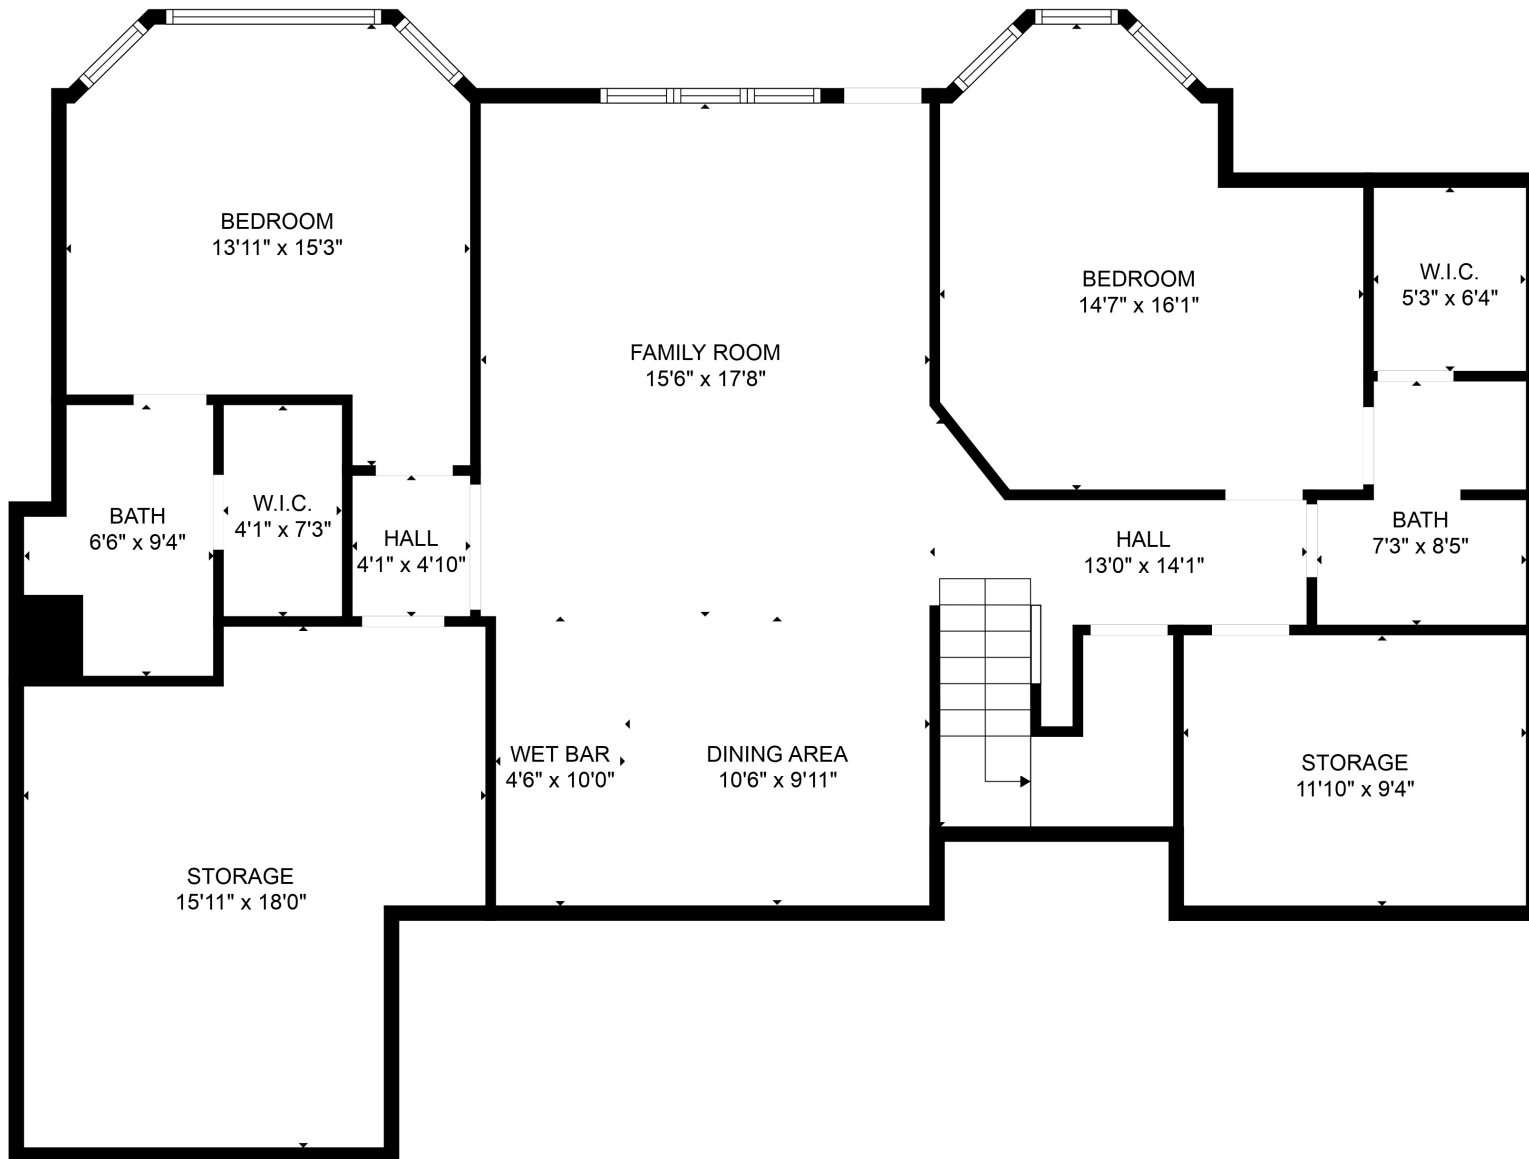

FLOOR 1

FLOOR 2

Total scanned area: 3270 sq. ft

Total scanned area: 3270 sq. ft

MEASUREMENTS ARE CALCULATED BY CUBICASA TECHNOLOGY. DEEMED HIGHLY RELIABLE BUT NOT GUARANTEED.

Total scanned area: 3270 sq. ft

MEASUREMENTS ARE CALCULATED BY CUBICASA TECHNOLOGY. DEEMED HIGHLY RELIABLE BUT NOT GUARANTEED.