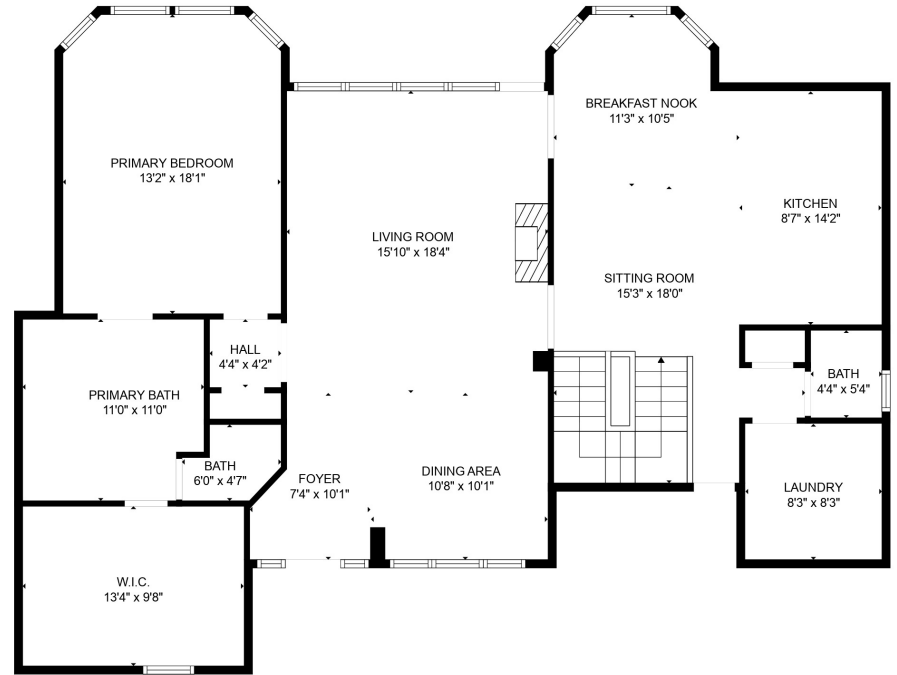

FLOOR 1

FLOOR 2

Total scanned area: 3270 sq. ft

Total scanned area: 3270 sq. ft

MEASUREMENTS ARE CALCULATED BY CUBICASA TECHNOLOGY. DEEMED HIGHLY RELIABLE BUT NOT GUARANTEED.

Total scanned area: 3270 sq. ft

MEASUREMENTS ARE CALCULATED BY CUBICASA TECHNOLOGY. DEEMED HIGHLY RELIABLE BUT NOT GUARANTEED.