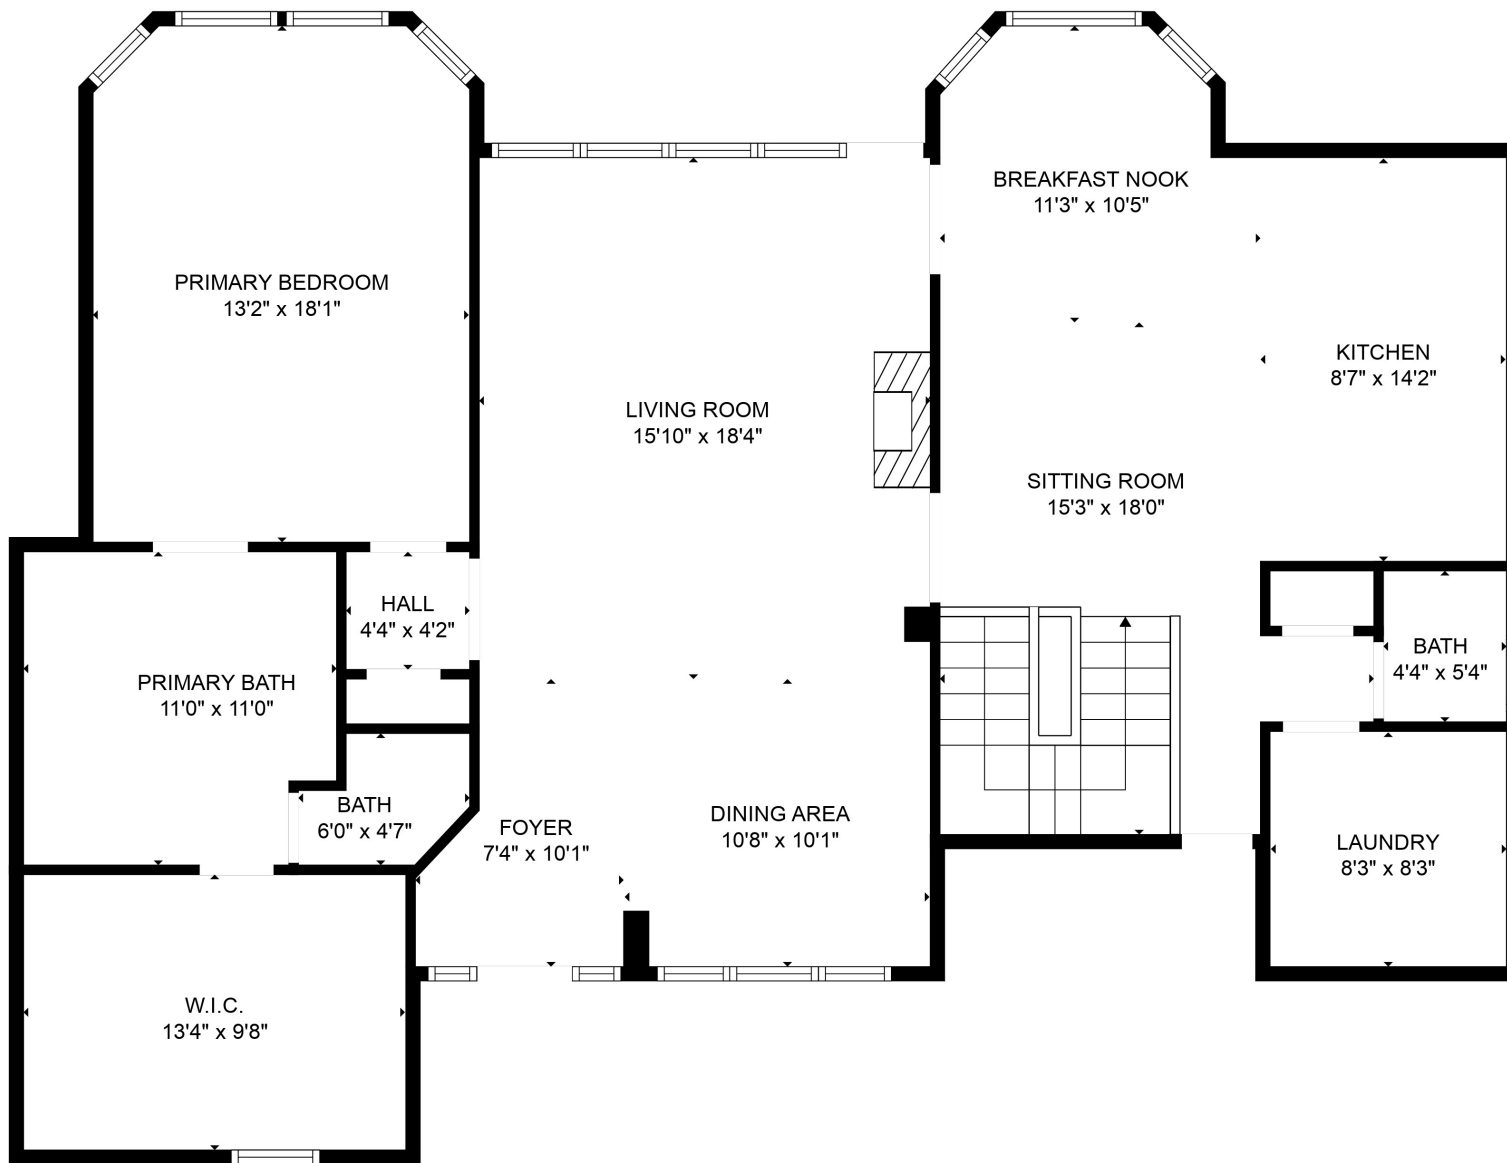

FLOOR 1

FLOOR 2

Total scanned area: 3270 sq. ft

Total scanned area: 3270 sq. ft

MEASUREMENTS ARE CALCULATED BY CUBICASA TECHNOLOGY. DEEMED HIGHLY RELIABLE BUT NOT GUARANTEED.

Total scanned area: 3270 sq. ft

MEASUREMENTS ARE CALCULATED BY CUBICASA TECHNOLOGY. DEEMED HIGHLY RELIABLE BUT NOT GUARANTEED.