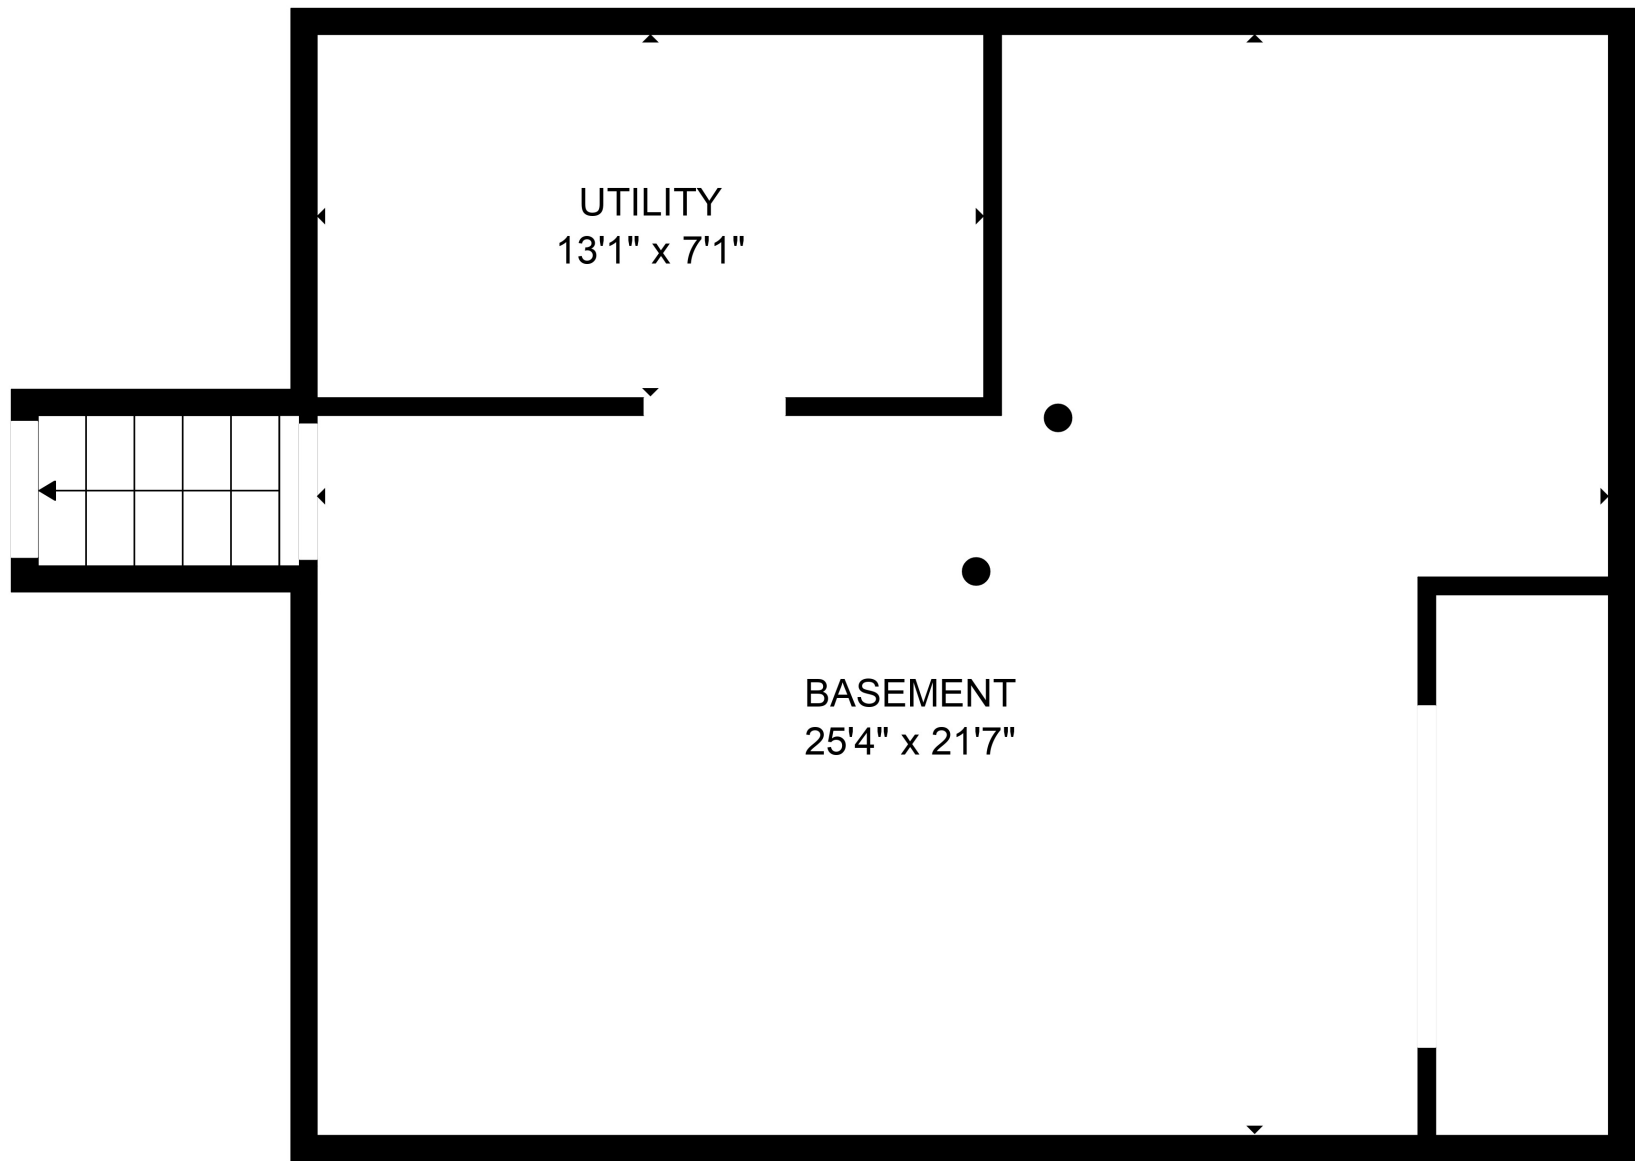

FLOOR 3

FLOOR 2

FLOOR 1

Total scanned area: 1883 sq. ft

Total scanned area: 1883 sq. ft

MEASUREMENTS ARE CALCULATED BY CUBICASA TECHNOLOGY. DEEMED HIGHLY RELIABLE BUT NOT GUARANTEED.

Total scanned area: 1883 sq. ft

MEASUREMENTS ARE CALCULATED BY CUBICASA TECHNOLOGY. DEEMED HIGHLY RELIABLE BUT NOT GUARANTEED.

Total scanned area: 1883 sq. ft

MEASUREMENTS ARE CALCULATED BY CUBICASA TECHNOLOGY. DEEMED HIGHLY RELIABLE BUT NOT GUARANTEED.