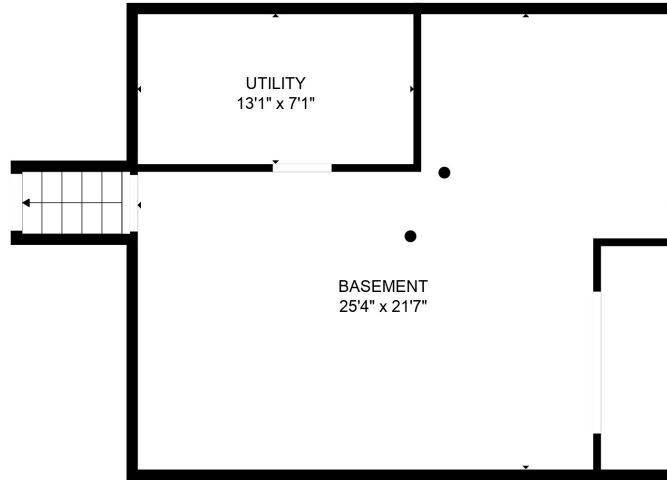

FLOOR 3

FLOOR 2

FLOOR 1

Total scanned area: 1883 sq. ft

Total scanned area: 1883 sq. ft

MEASUREMENTS ARE CALCULATED BY CUBICASA TECHNOLOGY. DEEMED HIGHLY RELIABLE BUT NOT GUARANTEED.

Total scanned area: 1883 sq. ft

MEASUREMENTS ARE CALCULATED BY CUBICASA TECHNOLOGY. DEEMED HIGHLY RELIABLE BUT NOT GUARANTEED.

Total scanned area: 1883 sq. ft

MEASUREMENTS ARE CALCULATED BY CUBICASA TECHNOLOGY. DEEMED HIGHLY RELIABLE BUT NOT GUARANTEED.