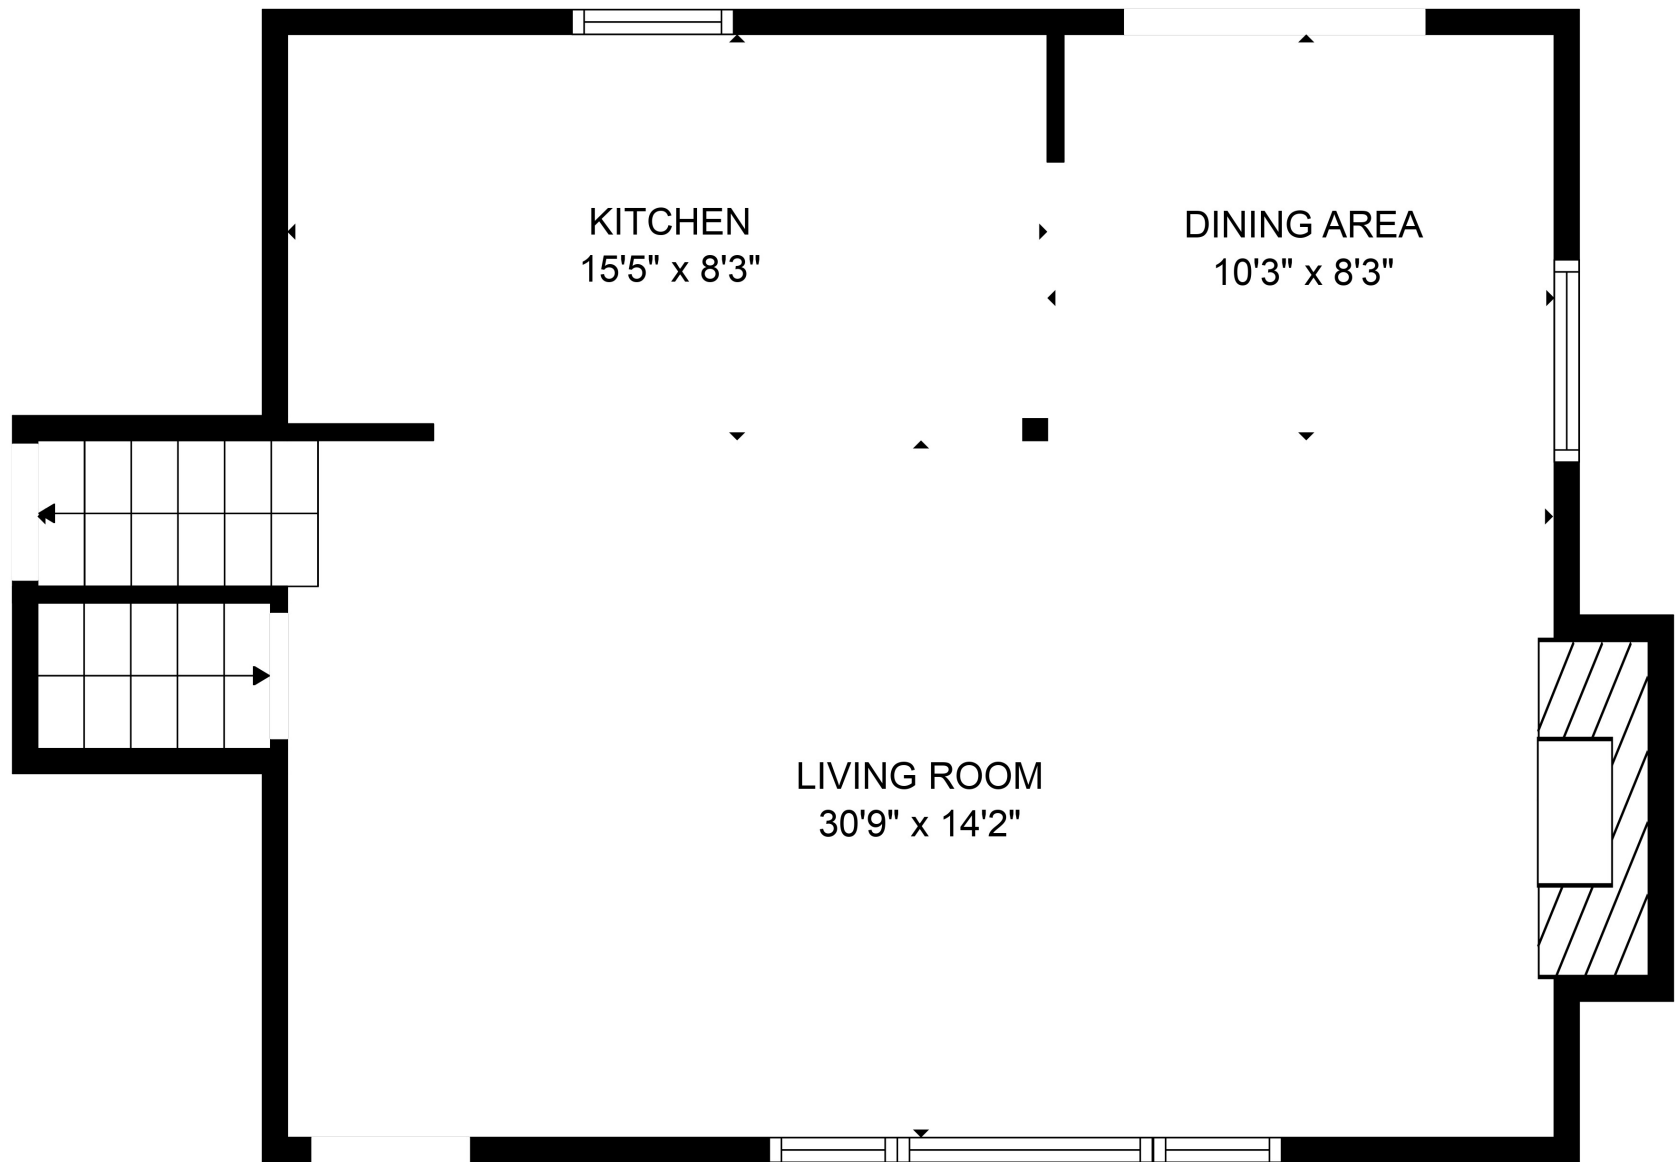

FLOOR 3

FLOOR 2

FLOOR 1

Total scanned area: 1883 sq. ft

Total scanned area: 1883 sq. ft

MEASUREMENTS ARE CALCULATED BY CUBICASA TECHNOLOGY. DEEMED HIGHLY RELIABLE BUT NOT GUARANTEED.

Total scanned area: 1883 sq. ft

MEASUREMENTS ARE CALCULATED BY CUBICASA TECHNOLOGY. DEEMED HIGHLY RELIABLE BUT NOT GUARANTEED.

Total scanned area: 1883 sq. ft

MEASUREMENTS ARE CALCULATED BY CUBICASA TECHNOLOGY. DEEMED HIGHLY RELIABLE BUT NOT GUARANTEED.