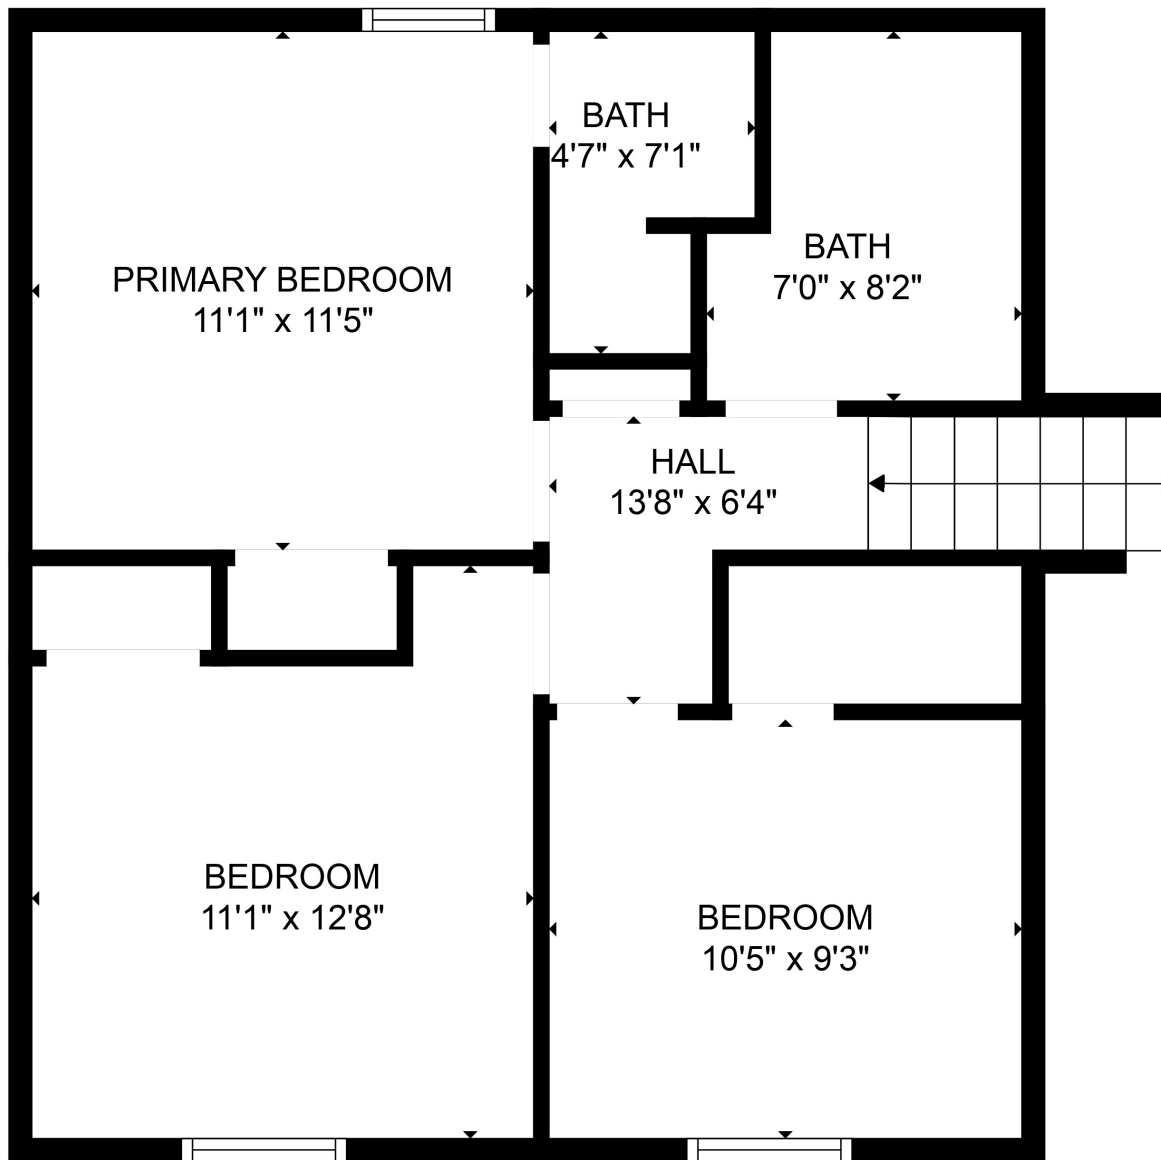

FLOOR 3

FLOOR 2

FLOOR 1

Total scanned area: 1883 sq. ft

Total scanned area: 1883 sq. ft

MEASUREMENTS ARE CALCULATED BY CUBICASA TECHNOLOGY. DEEMED HIGHLY RELIABLE BUT NOT GUARANTEED.

Total scanned area: 1883 sq. ft

MEASUREMENTS ARE CALCULATED BY CUBICASA TECHNOLOGY. DEEMED HIGHLY RELIABLE BUT NOT GUARANTEED.

Total scanned area: 1883 sq. ft

MEASUREMENTS ARE CALCULATED BY CUBICASA TECHNOLOGY. DEEMED HIGHLY RELIABLE BUT NOT GUARANTEED.