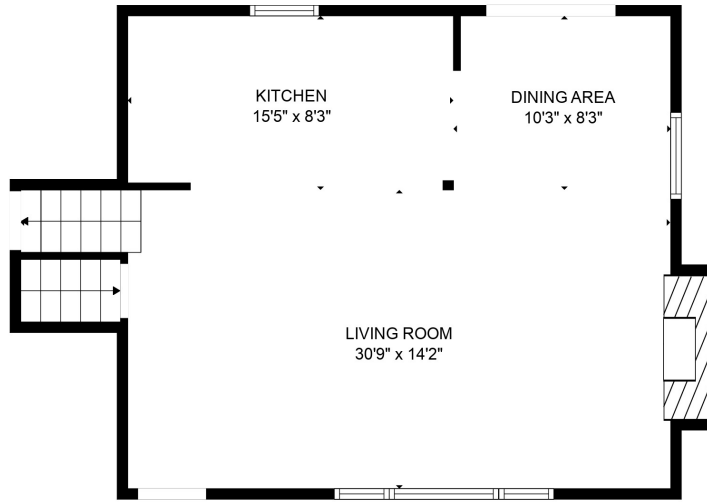

FLOOR 3

FLOOR 2

FLOOR 1

Total scanned area: 1883 sq. ft

Total scanned area: 1883 sq. ft

MEASUREMENTS ARE CALCULATED BY CUBICASA TECHNOLOGY. DEEMED HIGHLY RELIABLE BUT NOT GUARANTEED.

Total scanned area: 1883 sq. ft

MEASUREMENTS ARE CALCULATED BY CUBICASA TECHNOLOGY. DEEMED HIGHLY RELIABLE BUT NOT GUARANTEED.

Total scanned area: 1883 sq. ft

MEASUREMENTS ARE CALCULATED BY CUBICASA TECHNOLOGY. DEEMED HIGHLY RELIABLE BUT NOT GUARANTEED.