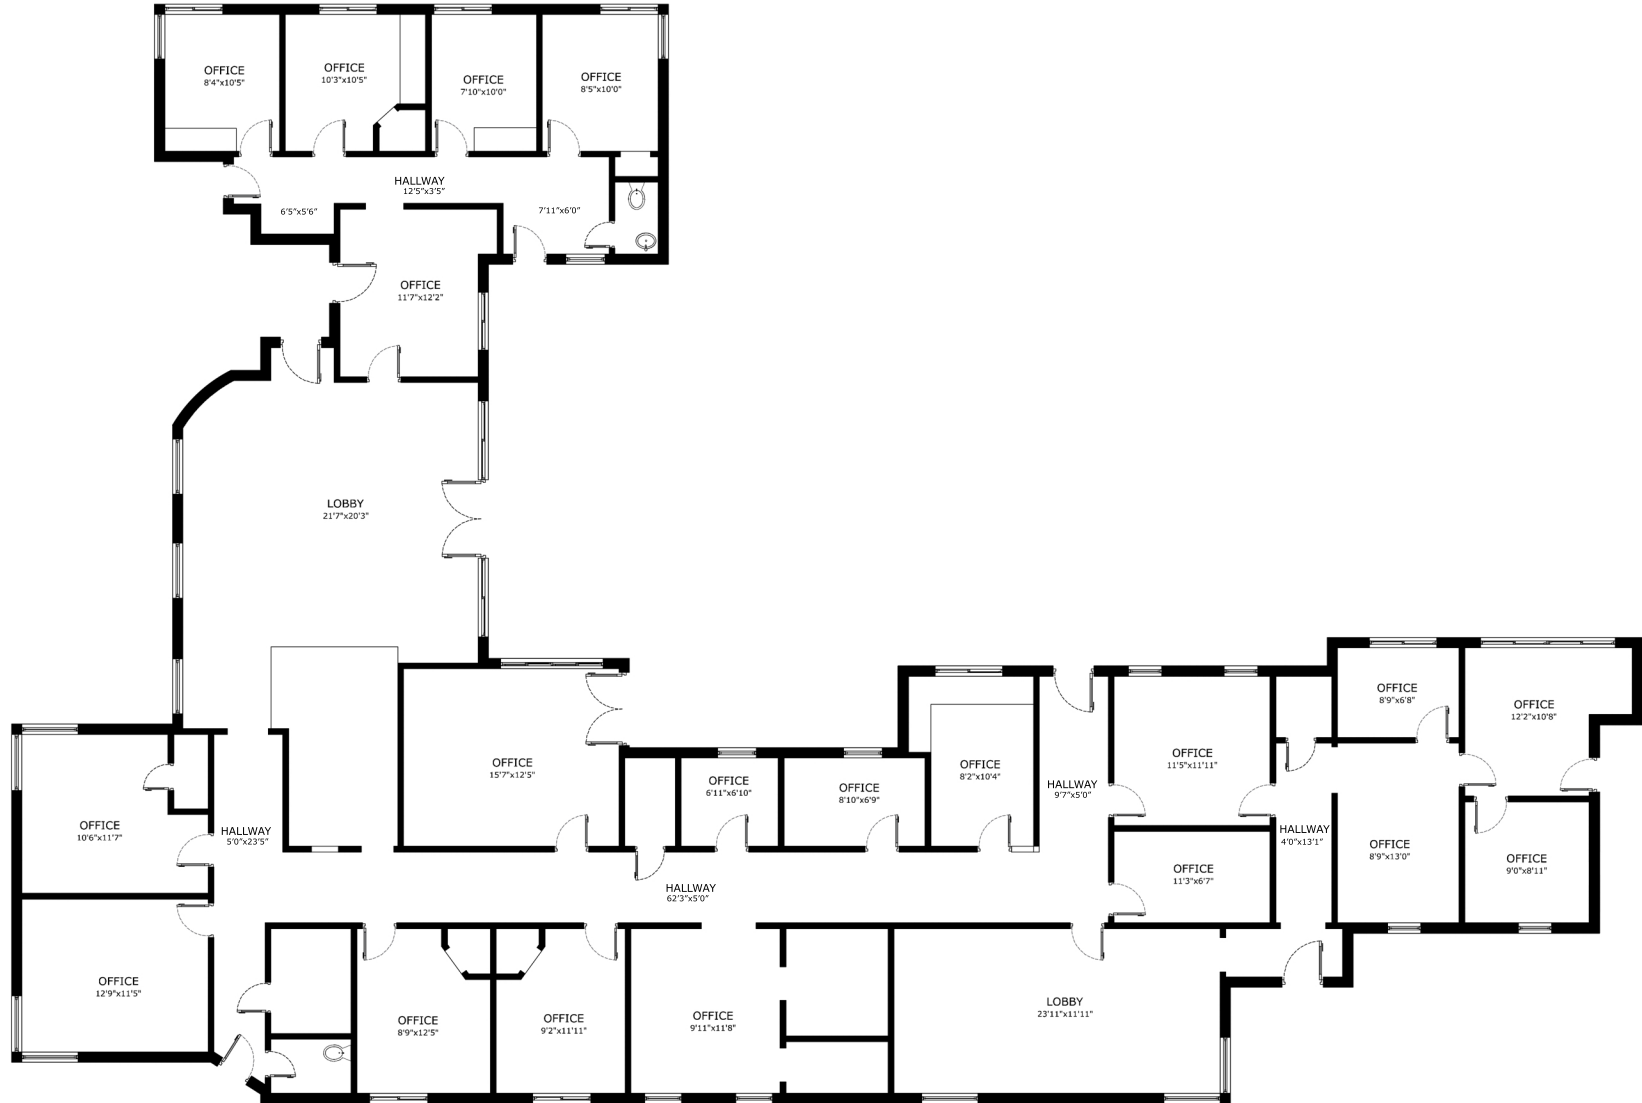

ADDRESS: 2600 Macdonald Avenue, Richmond, CA, 94804, United States.

AREA:
Main Floor = 3633 Sq.Ft

MAIN LEVEL

'This floor plan is for illustration purposes only and is not intended to provide precise layout or measurements of the home. Potential buyers should investigate these issues to their own satisfaction.'