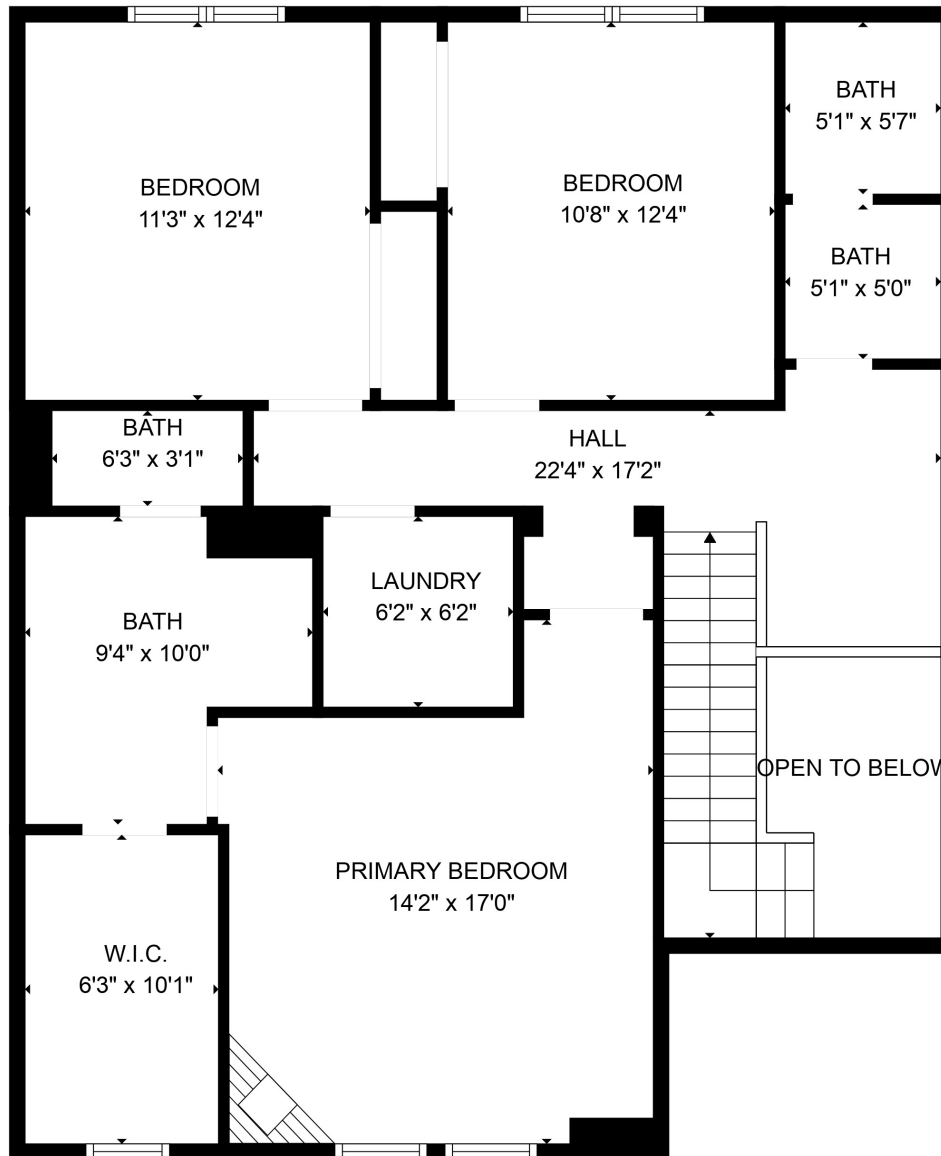

FLOOR 1

FLOOR 2

TOTAL: 1553 sq. ft
 FLOOR 1: 577 sq. ft, FLOOR 2: 976 sq. ft
 EXCLUDED AREAS: GARAGE: 395 sq. ft, OPEN TO BELOW: 46 sq. ft

MEASUREMENTS ARE CALCULATED BY CUBICASA TECHNOLOGY. DEEMED HIGHLY RELIABLE BUT NOT GUARANTEED.

TOTAL: 1553 sq. ft

FLOOR 1: 577 sq. ft, FLOOR 2: 976 sq. ft

EXCLUDED AREAS: GARAGE: 395 sq. ft, OPEN TO BELOW: 46 sq. ft

MEASUREMENTS ARE CALCULATED BY CUBICASA TECHNOLOGY. DEEMED HIGHLY RELIABLE BUT NOT GUARANTEED.