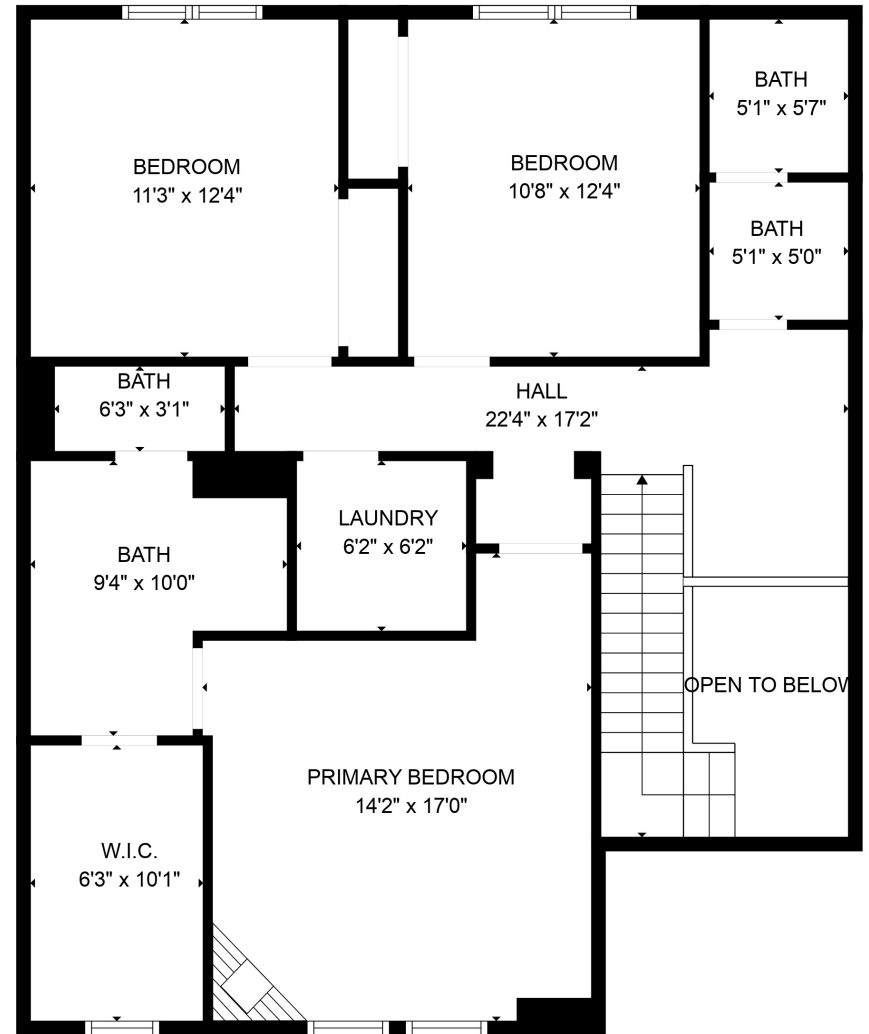

FLOOR 1

FLOOR 2

TOTAL: 1553 sq. ft
 FLOOR 1: 577 sq. ft, FLOOR 2: 976 sq. ft
 EXCLUDED AREAS: GARAGE: 395 sq. ft, OPEN TO BELOW: 46 sq. ft

MEASUREMENTS ARE CALCULATED BY CUBICASA TECHNOLOGY. DEEMED HIGHLY RELIABLE BUT NOT GUARANTEED.

TOTAL: 1553 sq. ft

FLOOR 1: 577 sq. ft, FLOOR 2: 976 sq. ft

EXCLUDED AREAS: GARAGE: 395 sq. ft, OPEN TO BELOW: 46 sq. ft

MEASUREMENTS ARE CALCULATED BY CUBICASA TECHNOLOGY. DEEMED HIGHLY RELIABLE BUT NOT GUARANTEED.