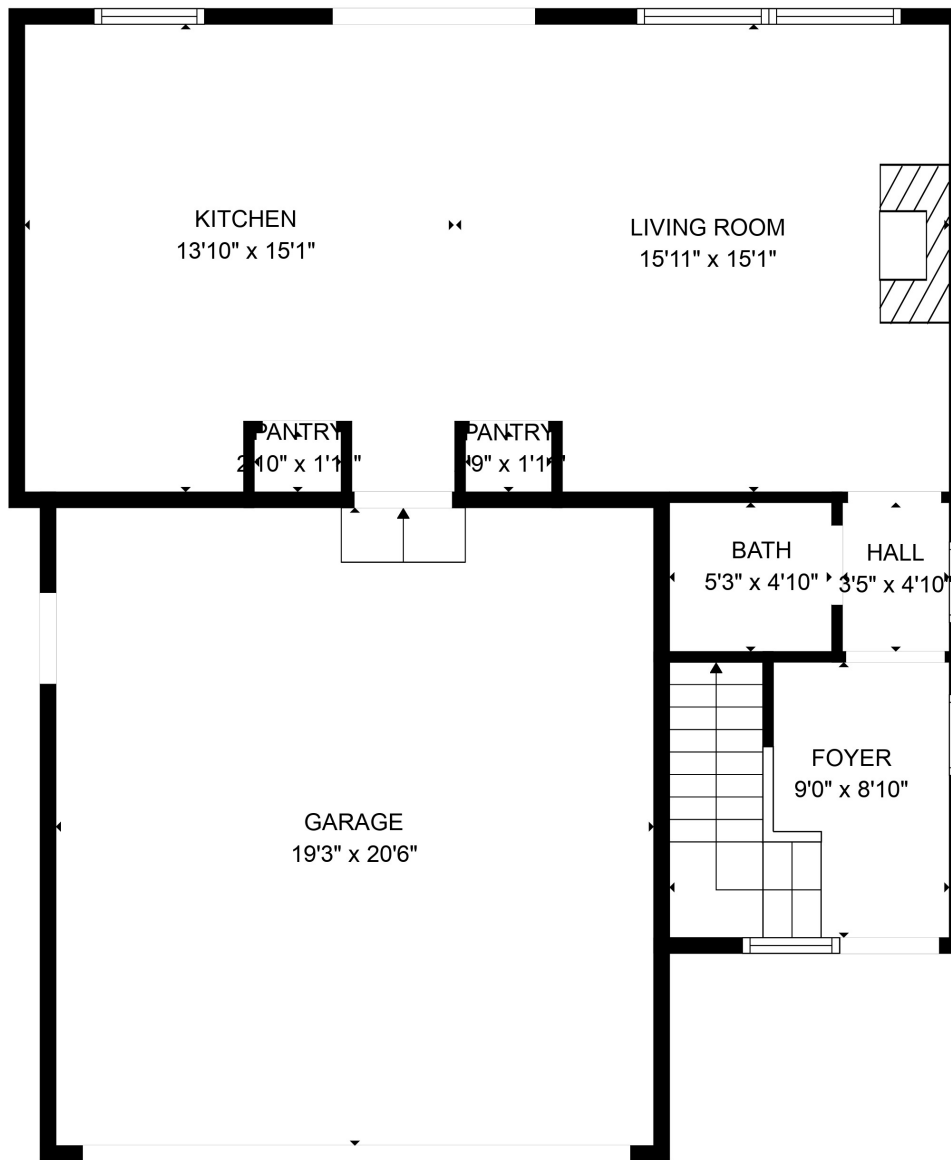

FLOOR 1

FLOOR 2

TOTAL: 1553 sq. ft
 FLOOR 1: 577 sq. ft, FLOOR 2: 976 sq. ft
 EXCLUDED AREAS: GARAGE: 395 sq. ft, OPEN TO BELOW: 46 sq. ft

MEASUREMENTS ARE CALCULATED BY CUBICASA TECHNOLOGY. DEEMED HIGHLY RELIABLE BUT NOT GUARANTEED.

TOTAL: 1553 sq. ft

FLOOR 1: 577 sq. ft, FLOOR 2: 976 sq. ft

EXCLUDED AREAS: GARAGE: 395 sq. ft, OPEN TO BELOW: 46 sq. ft

MEASUREMENTS ARE CALCULATED BY CUBICASA TECHNOLOGY. DEEMED HIGHLY RELIABLE BUT NOT GUARANTEED.