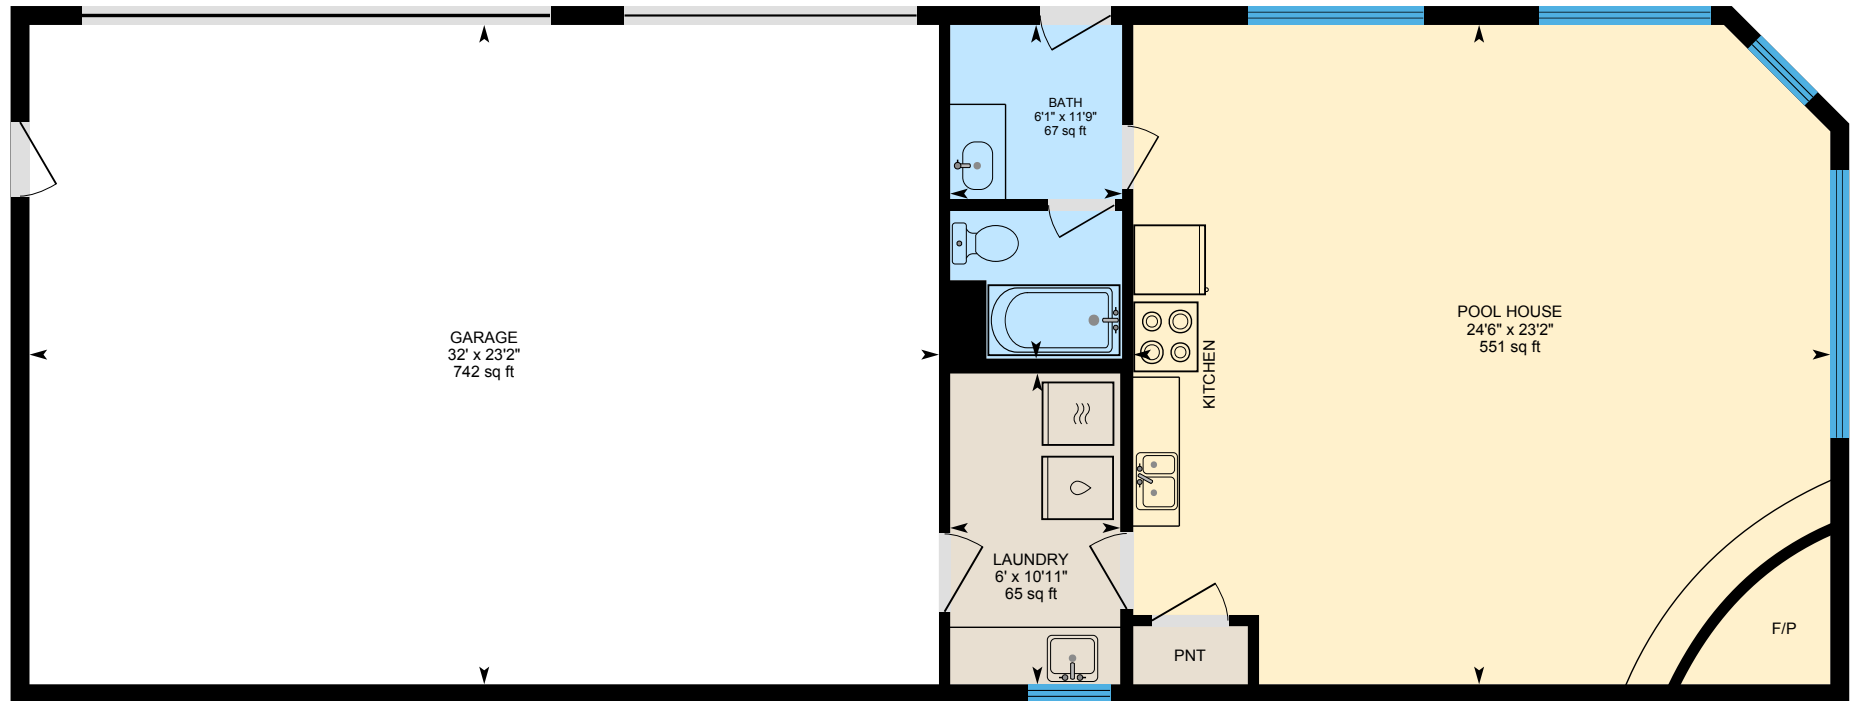

2842 Meredith Ct, Tracy, CA

1st Floor Finished Area 1759.36 sq ft
Unfinished Area 454.89 sq ft

PREPARED: 2023/06/15

2842 Meredith Ct, Tracy, CA

2nd Floor Finished Area 1517.10 sq ft

PREPARED: 2023/06/15

2842 Meredith Ct, Tracy, CA

Main Floor Finished Area 776.54 sq ft
Unfinished Area 801.27 sq ft

PREPARED: 2023/06/15

White regions are excluded from total floor area in iGUIDE floor plans. All room dimensions and floor areas must be considered approximate and are subject to independent verification.