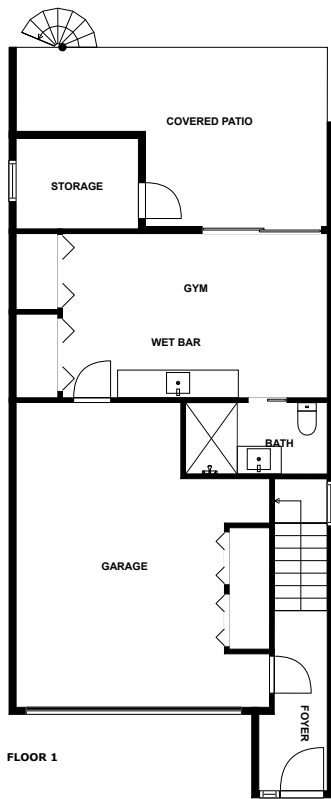

Home report

Marina Del Rey Court 160
Clearwater Beach

Highlights

1 Kitchen

1 Living room

2 Bedroom

5 Bath

27 Doors

Air Adventures Clearwater,
1.0 mi

Floor plan

SIZES AND DIMENSIONS ARE APPROXIMATE, ACTUAL MAY VARY.

Appendix 1: Data sheet

Entry - 1	Entry - Foyer - 1	Garage - 1
Bath - 5	Bath - Toilet - 2	Bath - Master - 1
Storage - 1	ExcerciseRoom - 1	ExcerciseRoom - Gym - 1
Bar - 1	Bar - Wet - 1	Outdoor - 3
Outdoor - Patio - 1	Outdoor - Patio - Covered - 1	Outdoor - Deck - 1
Outdoor - Deck - Covered - 1	Outdoor - Balcony - 1	Nook - 1
Nook - Breakfast - 1	Kitchen - 1	LivingRoom - 1
Dining - 1	Dining - Open - 1	Bedroom - 2
Bedroom - Master - 1	Closet - 2	Closet - WalkIn - 2
Utility - 1	Utility - Laundry - 1	Hall - 2