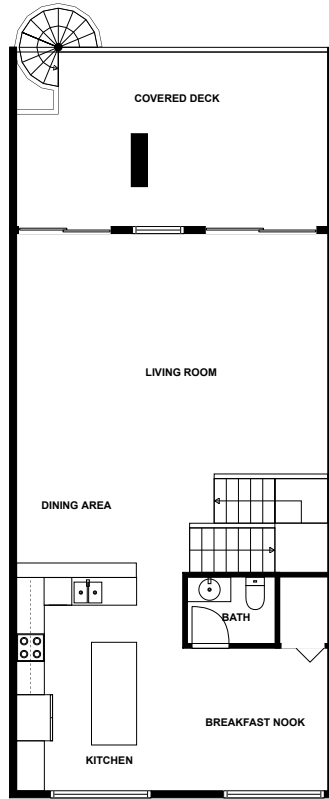

Home report

Marina Del Rey Court 160
Clearwater Beach

Highlights

1 Kitchen

1 Living room

2 Bedroom

5 Bath

27 Doors

Air Adventures Clearwater,
1.0 mi

Floor plan

SIZES AND DIMENSIONS ARE APPROXIMATE, ACTUAL MAY VARY.

Appendix 1: Data sheet

Entry - 1	Entry - Foyer - 1	Garage - 1
Bath - 5	Bath - Toilet - 2	Bath - Master - 1
Storage - 1	ExcerciseRoom - 1	ExcerciseRoom - Gym - 1
Bar - 1	Bar - Wet - 1	Outdoor - 3
Outdoor - Patio - 1	Outdoor - Patio - Covered - 1	Outdoor - Deck - 1
Outdoor - Deck - Covered - 1	Outdoor - Balcony - 1	Nook - 1
Nook - Breakfast - 1	Kitchen - 1	LivingRoom - 1
Dining - 1	Dining - Open - 1	Bedroom - 2
Bedroom - Master - 1	Closet - 2	Closet - WalkIn - 2
Utility - 1	Utility - Laundry - 1	Hall - 2