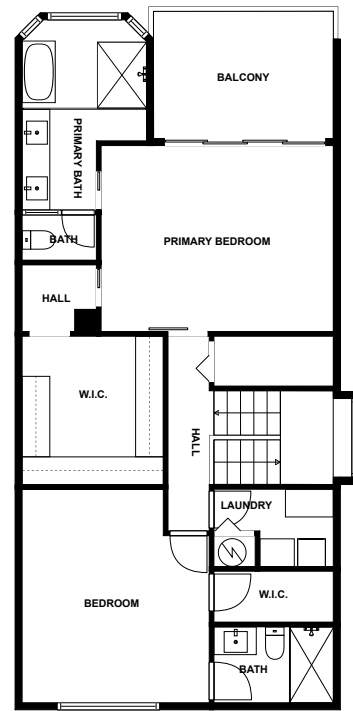

Home report

Marina Del Rey Court 160
Clearwater Beach

Highlights

1 Kitchen

1 Living room

2 Bedroom

5 Bath

27 Doors

Air Adventures Clearwater,
1.0 mi

Floor plan

SIZES AND DIMENSIONS ARE APPROXIMATE, ACTUAL MAY VARY.

Appendix 1: Data sheet

Entry - 1	Entry - Foyer - 1	Garage - 1
Bath - 5	Bath - Toilet - 2	Bath - Master - 1
Storage - 1	ExcerciseRoom - 1	ExcerciseRoom - Gym - 1
Bar - 1	Bar - Wet - 1	Outdoor - 3
Outdoor - Patio - 1	Outdoor - Patio - Covered - 1	Outdoor - Deck - 1
Outdoor - Deck - Covered - 1	Outdoor - Balcony - 1	Nook - 1
Nook - Breakfast - 1	Kitchen - 1	LivingRoom - 1
Dining - 1	Dining - Open - 1	Bedroom - 2
Bedroom - Master - 1	Closet - 2	Closet - WalkIn - 2
Utility - 1	Utility - Laundry - 1	Hall - 2