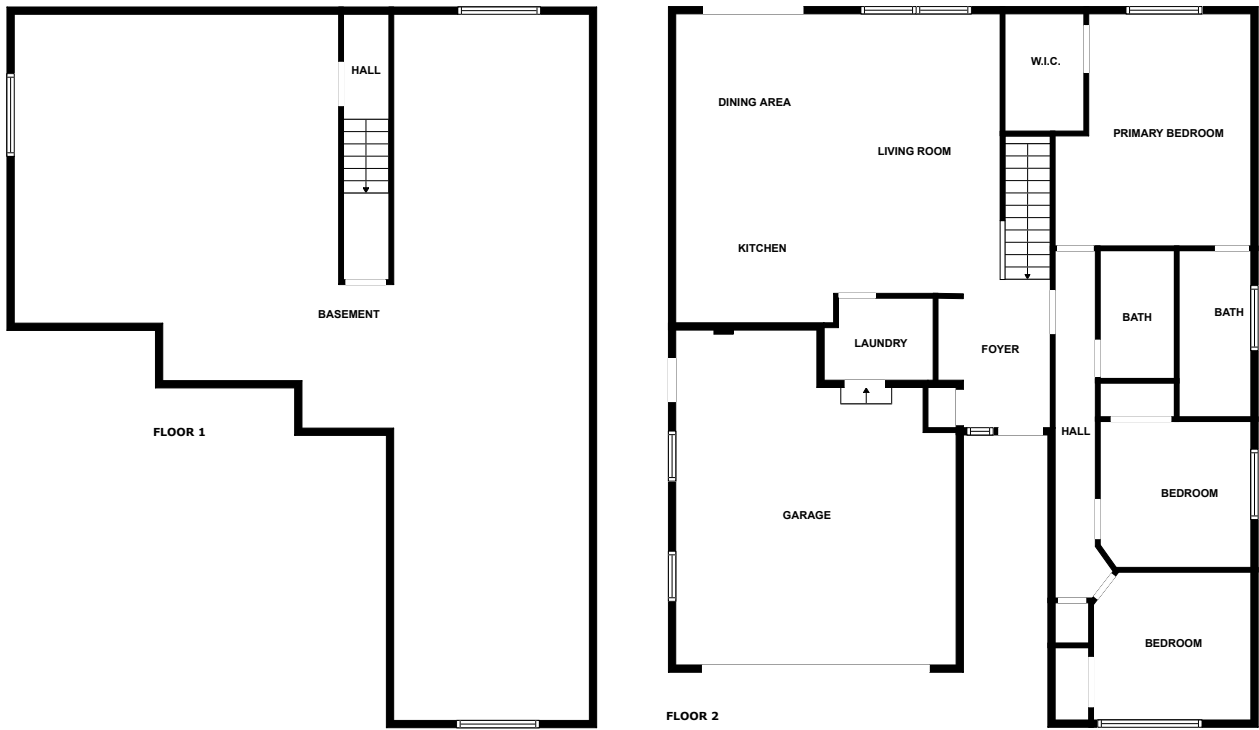

Home report

Mt Sneffels Avenue 816
Severance

Highlights

1 Kitchen

1 Living room

3 Bedroom

2 Bath

19 Doors

WKR Airport-65CO, 5.3 mi

Floor plan

MEASUREMENTS ARE CALCULATED BY CUBICASA TECHNOLOGY. DEEMED HIGHLY RELIABLE BUT NOT GUARANTEED.

Appendix 1: Data sheet

Basement - 1	Hall - 2	Bedroom - 3
Bedroom - Master - 1	Garage - 1	Bath - 2
Utility - 1	Utility - Laundry - 1	Closet - 1
Closet - WalkIn - 1	Kitchen - 1	Dining - 1
Dining - Open - 1	LivingRoom - 1	Entry - 1
Entry - Foyer - 1		