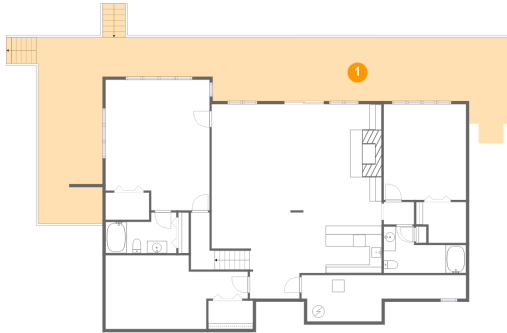

620 Winding Waters Drive, North Shore, Moneta, Franklin County, Virginia, United States, 24121

1 Floor 1 - Deck

Dimensions: 77'4" x 30'6"
Area: 1022 sq. ft
Counted as living area: No

Heated: No
Finished: Yes
Enclosed: No
Contiguous: Yes
Permitted: Yes
Wet space: No
Addition: No
Conversion: No