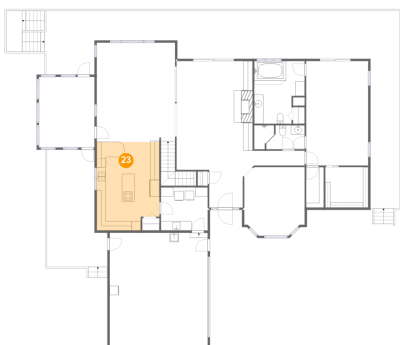

23 Floor 2 - Kitchen

Dimensions: 13'8" x 19'3"
Area: 251 sq. ft
Counted as living area: Yes

Heated: Yes
Finished: Yes
Enclosed: Yes
Contiguous: Yes
Permitted: Yes
Wet space: No
Addition: No
Conversion: No