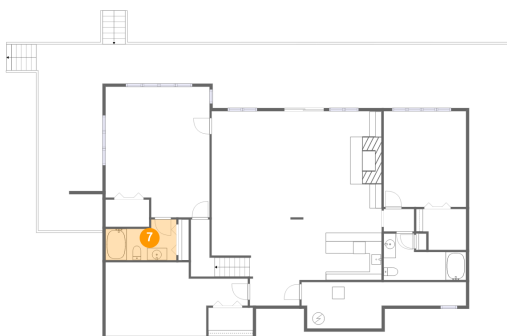

7 Floor 1 - Bath

Dimensions: 11'7" x 6'8"
Area: 66 sq. ft
Counted as living area: Yes

Heated: Yes
Finished: Yes
Enclosed: Yes
Contiguous: Yes
Permitted: Yes
Wet space: Yes
Addition: No
Conversion: No