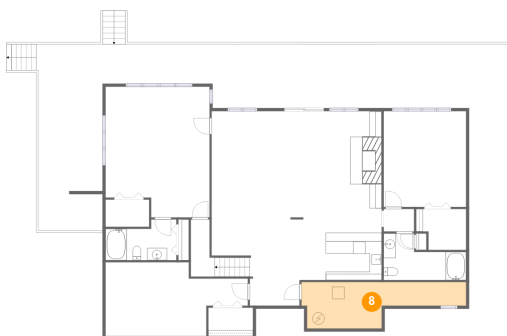

8 Floor 1 - Electrical Room

Dimensions: 27'0" x 7'7"
Area: 150 sq. ft
Counted as living area: No

Heated: No
Finished: No
Enclosed: Yes
Contiguous: Yes
Permitted: Yes
Wet space: No
Addition: No
Conversion: No