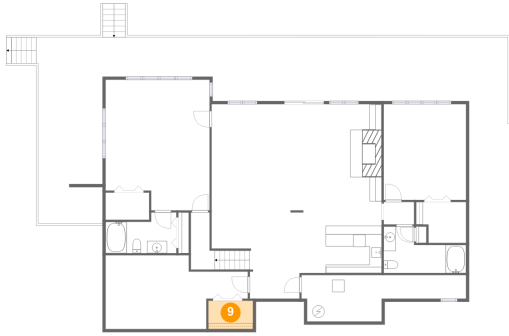

9 Floor 1 - W.I.C.

Dimensions: 7'4" x 4'8"
Area: 34 sq. ft
Counted as living area: Yes

Heated: Yes
Finished: Yes
Enclosed: Yes
Contiguous: Yes
Permitted: Yes
Wet space: No
Addition: No
Conversion: No

10 Floor 1 - Wet Bar