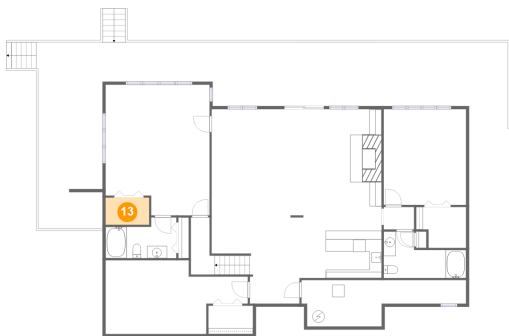

12 Floor 1 - Hall

Dimensions: 5'0" x 3'8"
Area: 18 sq. ft
Counted as living area: Yes

Heated: Yes
Finished: Yes
Enclosed: Yes
Contiguous: Yes
Permitted: Yes
Wet space: No
Addition: No
Conversion: No

13 Floor 1 - W.I.C.