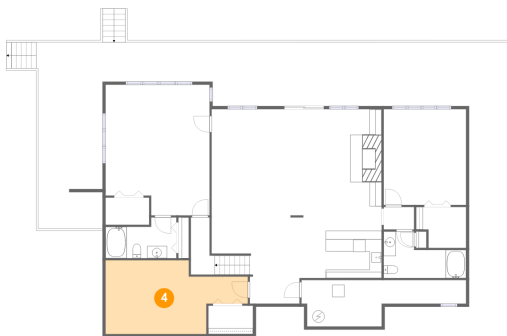

4 Floor 1 - Bedroom

Dimensions: 23'4" x 12'1"
Area: 223 sq. ft
Counted as living area: Yes

Heated: Yes
Finished: Yes
Enclosed: Yes
Contiguous: Yes
Permitted: Yes
Wet space: No
Addition: No
Conversion: No