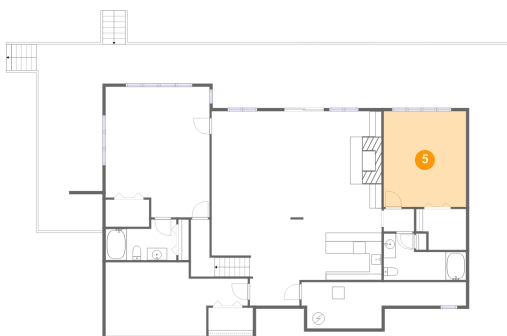

5 Floor 1 - Bedroom

Dimensions: 13'6" x 15'8"
Area: 212 sq. ft
Counted as living area: Yes

Heated: Yes
Finished: Yes
Enclosed: Yes
Contiguous: Yes
Permitted: Yes
Wet space: No
Addition: No
Conversion: No