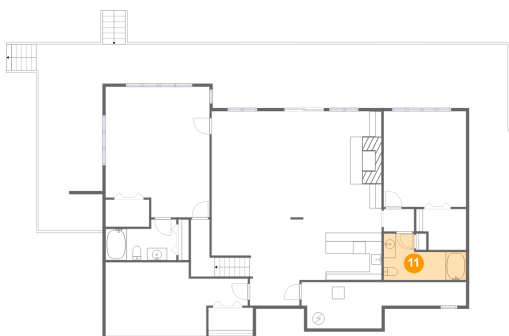

11 Floor 1 - Bath

Dimensions: 13'6" x 7'8"
Area: 77 sq. ft
Counted as living area: Yes

Heated: Yes
Finished: Yes
Enclosed: Yes
Contiguous: Yes
Permitted: Yes
Wet space: Yes
Addition: No
Conversion: No