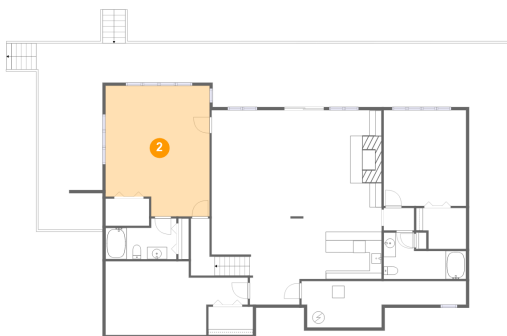

2 Floor 1 - Bedroom

Dimensions: 17'0" x 21'5"
Area: 341 sq. ft
Counted as living area: Yes

Heated: Yes
Finished: Yes
Enclosed: Yes
Contiguous: Yes
Permitted: Yes
Wet space: No
Addition: No
Conversion: No