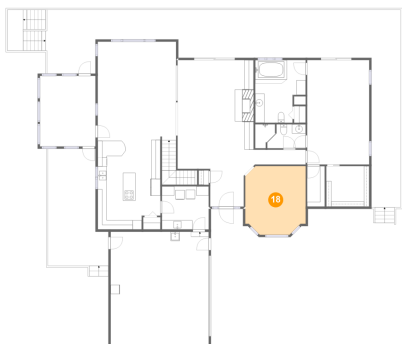

620 Winding Waters Drive, North Shore, Moneta, Franklin County, Virginia, United States, 24121

18 Floor 2 - Music Room

Dimensions: 13'2" x 14'11"
Area: 184 sq. ft
Counted as living area: Yes

Heated: Yes
Finished: Yes
Enclosed: Yes
Contiguous: Yes
Permitted: Yes
Wet space: No
Addition: No
Conversion: No