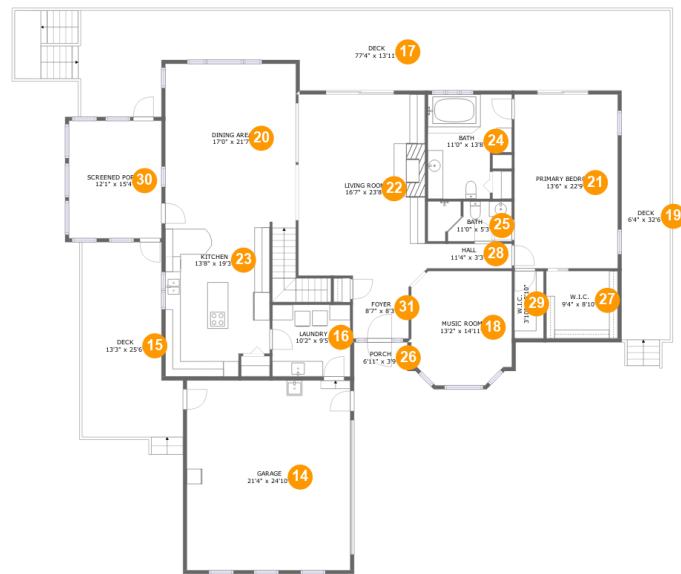

Home report

620 Winding Waters Drive, North Shore, Moneta, Franklin County, Virginia, United States, 24121

Room dimensions

Floor 1

Total sqft: 3250 Living area: 2059

#		Dimensions	sqft	Counted as living area
1	Deck	77'4" x 30'6"	1022 sq. ft	No
2	Bedroom	17'0" x 21'5"	341 sq. ft	Yes
3	Recreation Room	27'11" x 17'9"	495 sq. ft	Yes
4	Bedroom	23'4" x 12'1"	223 sq. ft	Yes
5	Bedroom	13'6" x 15'8"	212 sq. ft	Yes
6	W.I.C.	8'2" x 6'8"	49 sq. ft	Yes
7	Bath	11'7" x 6'8"	66 sq. ft	Yes
8	Electrical Room	27'0" x 7'7"	150 sq. ft	No
9	W.I.C.	7'4" x 4'8"	34 sq. ft	Yes
10	Wet Bar	31'4" x 14'2"	335 sq. ft	Yes
11	Bath	13'6" x 7'8"	77 sq. ft	Yes

Home report

**620 Winding Waters Drive, North Shore, Moneta, Franklin
County, Virginia, United States, 24121**

#		Dimensions	sqft	Counted as living area
12	Hall	5'0" x 3'8"	18 sq. ft	Yes
13	W.I.C.	7'2" x 4'5"	32 sq. ft	Yes

Home report

620 Winding Waters Drive, North Shore, Moneta, Franklin County, Virginia, United States, 24121

Room dimensions

Floor 2

Total sqft: 4409

Living area: 2251

#		Dimensions	sqft	Counted as living area
14	Garage	21'4" x 24'10"	530 sq. ft	No
15	Deck	13'3" x 25'6"	295 sq. ft	No
16	Laundry	10'2" x 9'5"	96 sq. ft	Yes
17	Deck	77'4" x 13'11"	844 sq. ft	No
18	Music Room	13'2" x 14'11"	184 sq. ft	Yes
19	Deck	6'4" x 32'6"	221 sq. ft	No
20	Dining Area	17'0" x 21'7"	415 sq. ft	Yes
21	Primary Bedroom	13'6" x 22'9"	307 sq. ft	Yes
22	Living Room	16'7" x 23'8"	393 sq. ft	Yes
23	Kitchen	13'8" x 19'3"	251 sq. ft	Yes
24	Bath	11'0" x 13'8"	133 sq. ft	Yes

Home report

**620 Winding Waters Drive, North Shore, Moneta, Franklin
County, Virginia, United States, 24121**

#		Dimensions	sqft	Counted as living area
25	Bath	11'0" x 5'3"	56 sq. ft	Yes
26	Porch	6'11" x 3'9"	26 sq. ft	No
27	W.I.C.	9'4" x 8'10"	82 sq. ft	Yes
28	Hall	11'4" x 3'3"	37 sq. ft	Yes
29	W.I.C.	3'10" x 8'10"	34 sq. ft	Yes
30	Screened Porch	12'1" x 15'4"	186 sq. ft	No
31	Foyer	8'7" x 8'3"	61 sq. ft	Yes