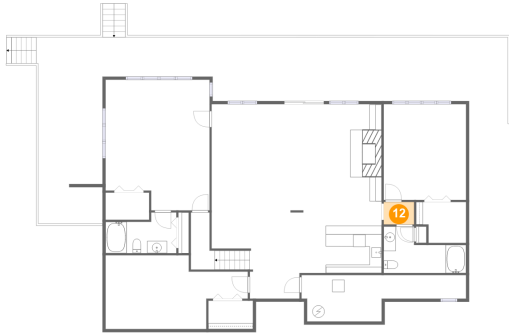

620 Winding Waters Drive, North Shore, Moneta, Franklin County, Virginia, United States, 24121

12 Floor 1 - Hall

Dimensions: 5'0" x 3'8"
Area: 18 sq. ft
Counted as living area: Yes

Heated: Yes
Finished: Yes
Enclosed: Yes
Contiguous: Yes
Permitted: Yes
Wet space: No
Addition: No
Conversion: No