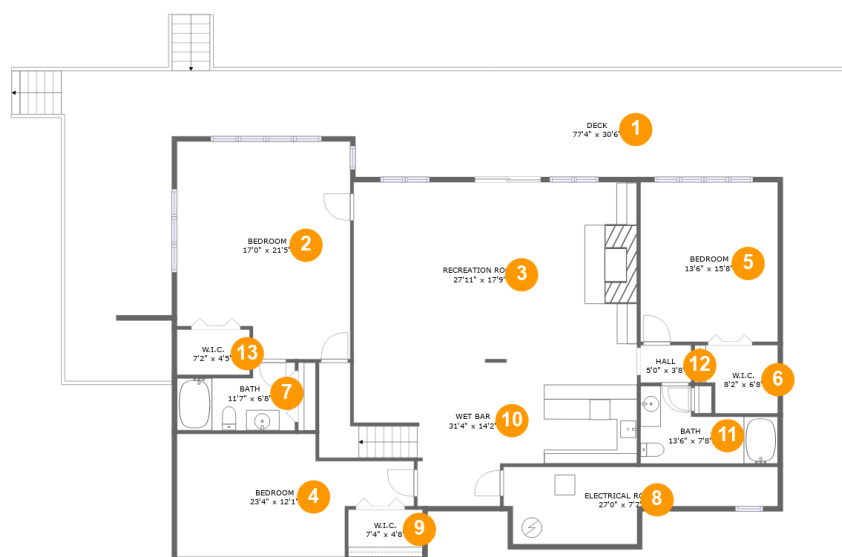

Home report

620 Winding Waters Drive, North Shore, Moneta, Franklin County, Virginia, United States, 24121

Room dimensions

Floor 1

Total sqft: 3250 Living area: 2059

#		Dimensions	sqft	Counted as living area
1	Deck	77'4" x 30'6"	1022 sq. ft	No
2	Bedroom	17'0" x 21'5"	341 sq. ft	Yes
3	Recreation Room	27'11" x 17'9"	495 sq. ft	Yes
4	Bedroom	23'4" x 12'1"	223 sq. ft	Yes
5	Bedroom	13'6" x 15'8"	212 sq. ft	Yes
6	W.I.C.	8'2" x 6'8"	49 sq. ft	Yes
7	Bath	11'7" x 6'8"	66 sq. ft	Yes
8	Electrical Room	27'0" x 7'7"	150 sq. ft	No
9	W.I.C.	7'4" x 4'8"	34 sq. ft	Yes
10	Wet Bar	31'4" x 14'2"	335 sq. ft	Yes
11	Bath	13'6" x 7'8"	77 sq. ft	Yes

Home report

620 Winding Waters Drive, North Shore, Moneta, Franklin County, Virginia, United States, 24121

Room dimensions

Floor 2

Total sqft: 4409

Living area: 2251

#		Dimensions	sqft	Counted as living area
14	Garage	21'4" x 24'10"	530 sq. ft	No
15	Deck	13'3" x 25'6"	295 sq. ft	No
16	Laundry	10'2" x 9'5"	96 sq. ft	Yes
17	Deck	77'4" x 13'11"	844 sq. ft	No
18	Music Room	13'2" x 14'11"	184 sq. ft	Yes
19	Deck	6'4" x 32'6"	221 sq. ft	No
20	Dining Area	17'0" x 21'7"	415 sq. ft	Yes
21	Primary Bedroom	13'6" x 22'9"	307 sq. ft	Yes
22	Living Room	16'7" x 23'8"	393 sq. ft	Yes
23	Kitchen	13'8" x 19'3"	251 sq. ft	Yes
24	Bath	11'0" x 13'8"	133 sq. ft	Yes

Home report

**620 Winding Waters Drive, North Shore, Moneta, Franklin
County, Virginia, United States, 24121**

#		Dimensions	sqft	Counted as living area
25	Bath	11'0" x 5'3"	56 sq. ft	Yes
26	Porch	6'11" x 3'9"	26 sq. ft	No
27	W.I.C.	9'4" x 8'10"	82 sq. ft	Yes
28	Hall	11'4" x 3'3"	37 sq. ft	Yes
29	W.I.C.	3'10" x 8'10"	34 sq. ft	Yes
30	Screened Porch	12'1" x 15'4"	186 sq. ft	No
31	Foyer	8'7" x 8'3"	61 sq. ft	Yes