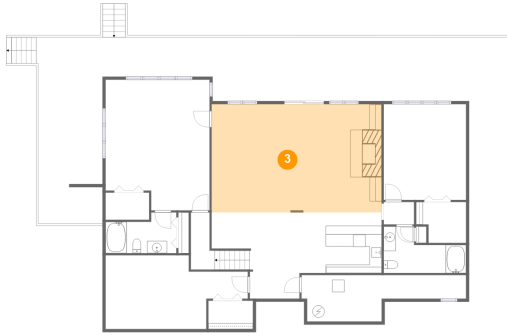

2 Floor 1 - Bedroom

Dimensions: 17'0" x 21'5"
Area: 341 sq. ft
Counted as living area: Yes

Heated: Yes
Finished: Yes
Enclosed: Yes
Contiguous: Yes
Permitted: Yes
Wet space: No
Addition: No
Conversion: No

620 Winding Waters Drive, North Shore, Moneta, Franklin County, Virginia, United States, 24121

3 Floor 1 - Recreation Room

Dimensions: 27'11" x 17'9"
Area: 495 sq. ft
Counted as living area: Yes

Heated: Yes
Finished: Yes
Enclosed: Yes
Contiguous: Yes
Permitted: Yes
Wet space: No
Addition: No
Conversion: No