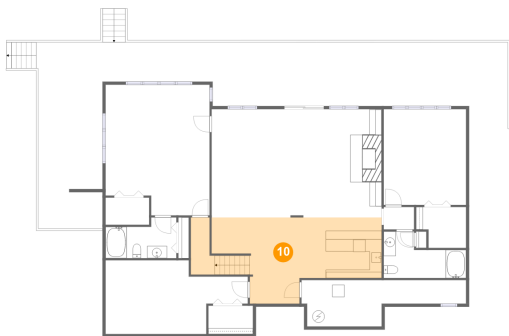

Dimensions: 27'0" x 7'7"
Area: 150 sq. ft
Counted as living area: No

Heated: No
Finished: No
Enclosed: Yes
Contiguous: Yes
Permitted: Yes
Wet space: No
Addition: No
Conversion: No

620 Winding Waters Drive, North Shore, Moneta, Franklin County, Virginia, United States, 24121

9 Floor 1 - W.I.C.

Dimensions: 7'4" x 4'8"
Area: 34 sq. ft
Counted as living area: Yes

Heated: Yes
Finished: Yes
Enclosed: Yes
Contiguous: Yes
Permitted: Yes
Wet space: No
Addition: No
Conversion: No

10 Floor 1 - Wet Bar