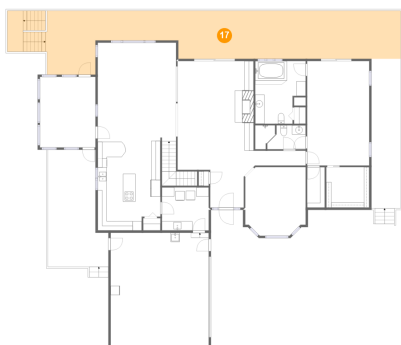

17 Floor 2 - Deck

Dimensions: 77'4" x 13'11"
Area: 844 sq. ft
Counted as living area: No

Heated: No
Finished: Yes
Enclosed: No
Contiguous: Yes
Permitted: Yes
Wet space: No
Addition: No
Conversion: No