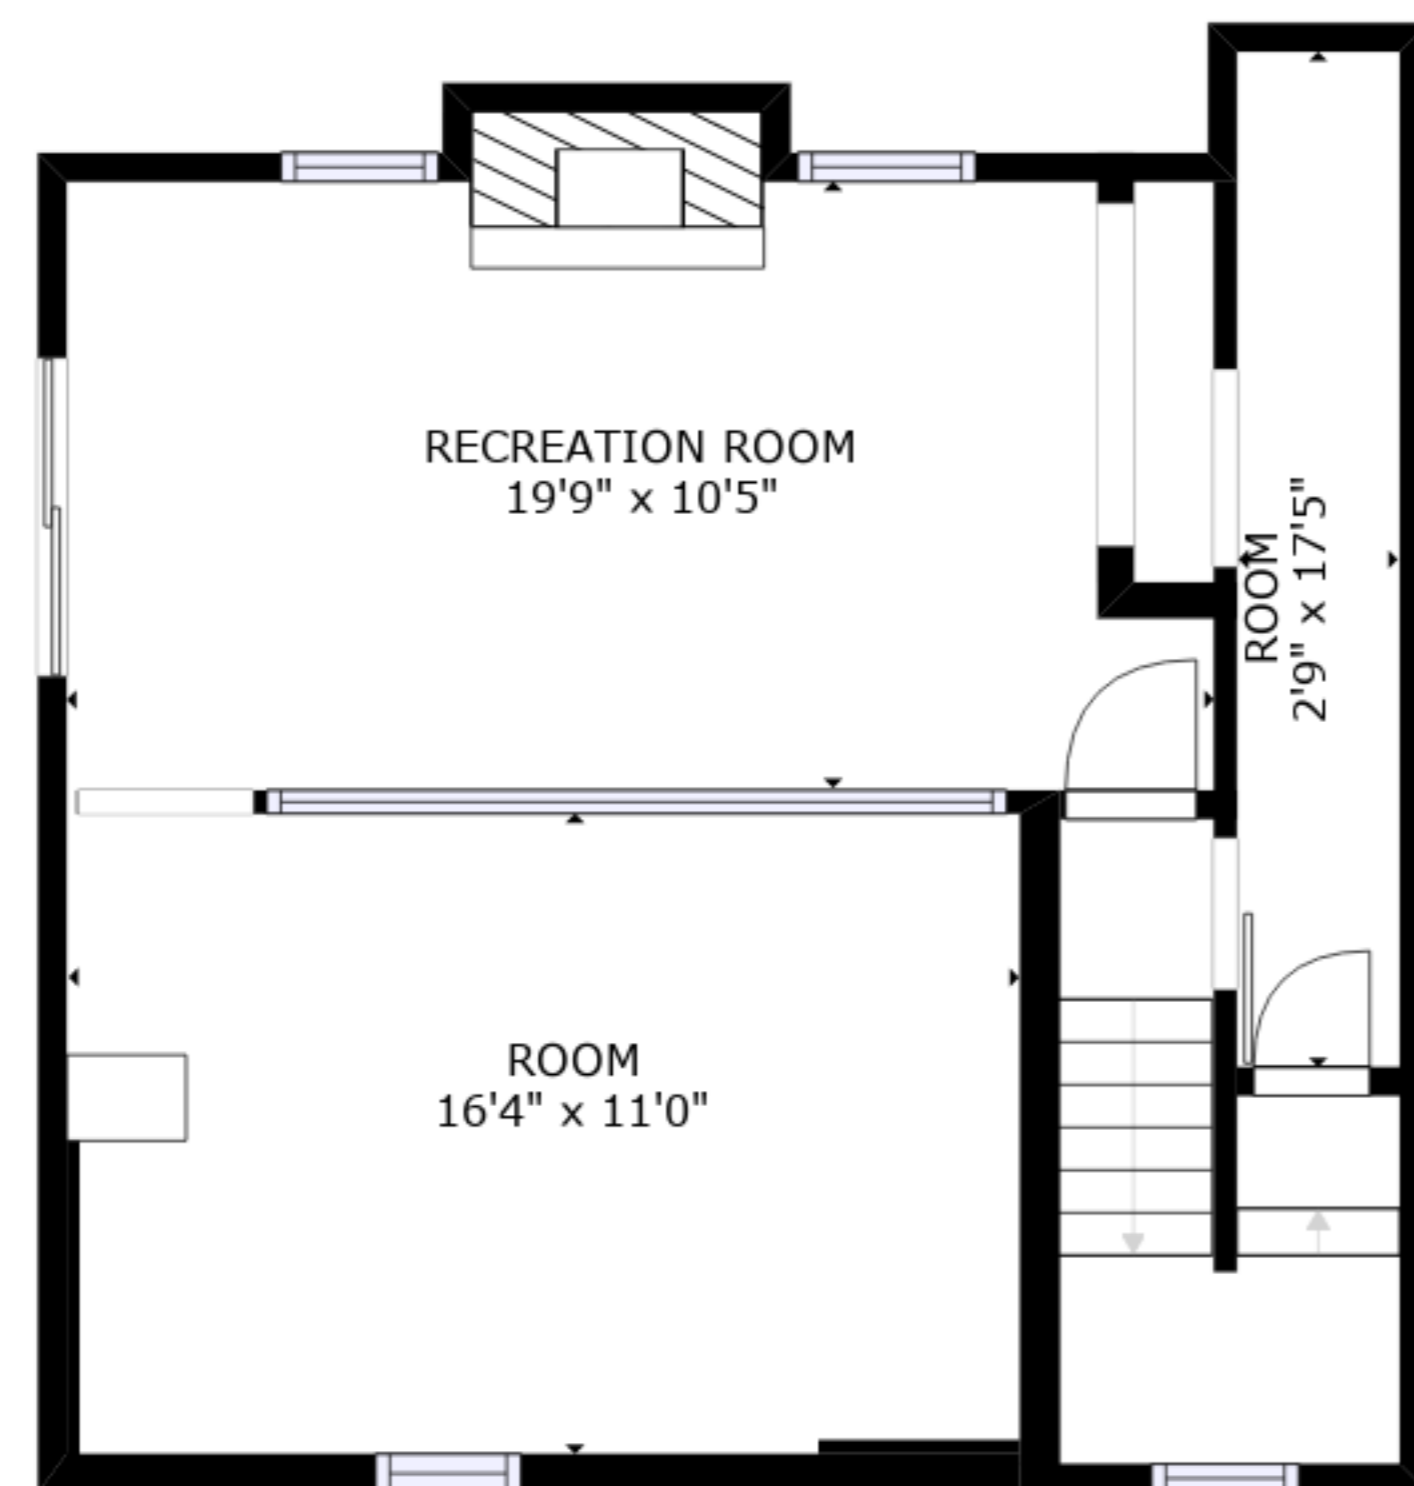

FLOOR 3

FLOOR 1

FLOOR 2

GROSS INTERNAL AREA
 FLOOR 1: 515 sq. ft, FLOOR 2: 1356 sq. ft
 FLOOR 3: 292 sq. ft
 TOTAL: 2163 sq. ft

SIZES AND DIMENSIONS ARE APPROXIMATE, ACTUAL MAY VARY.