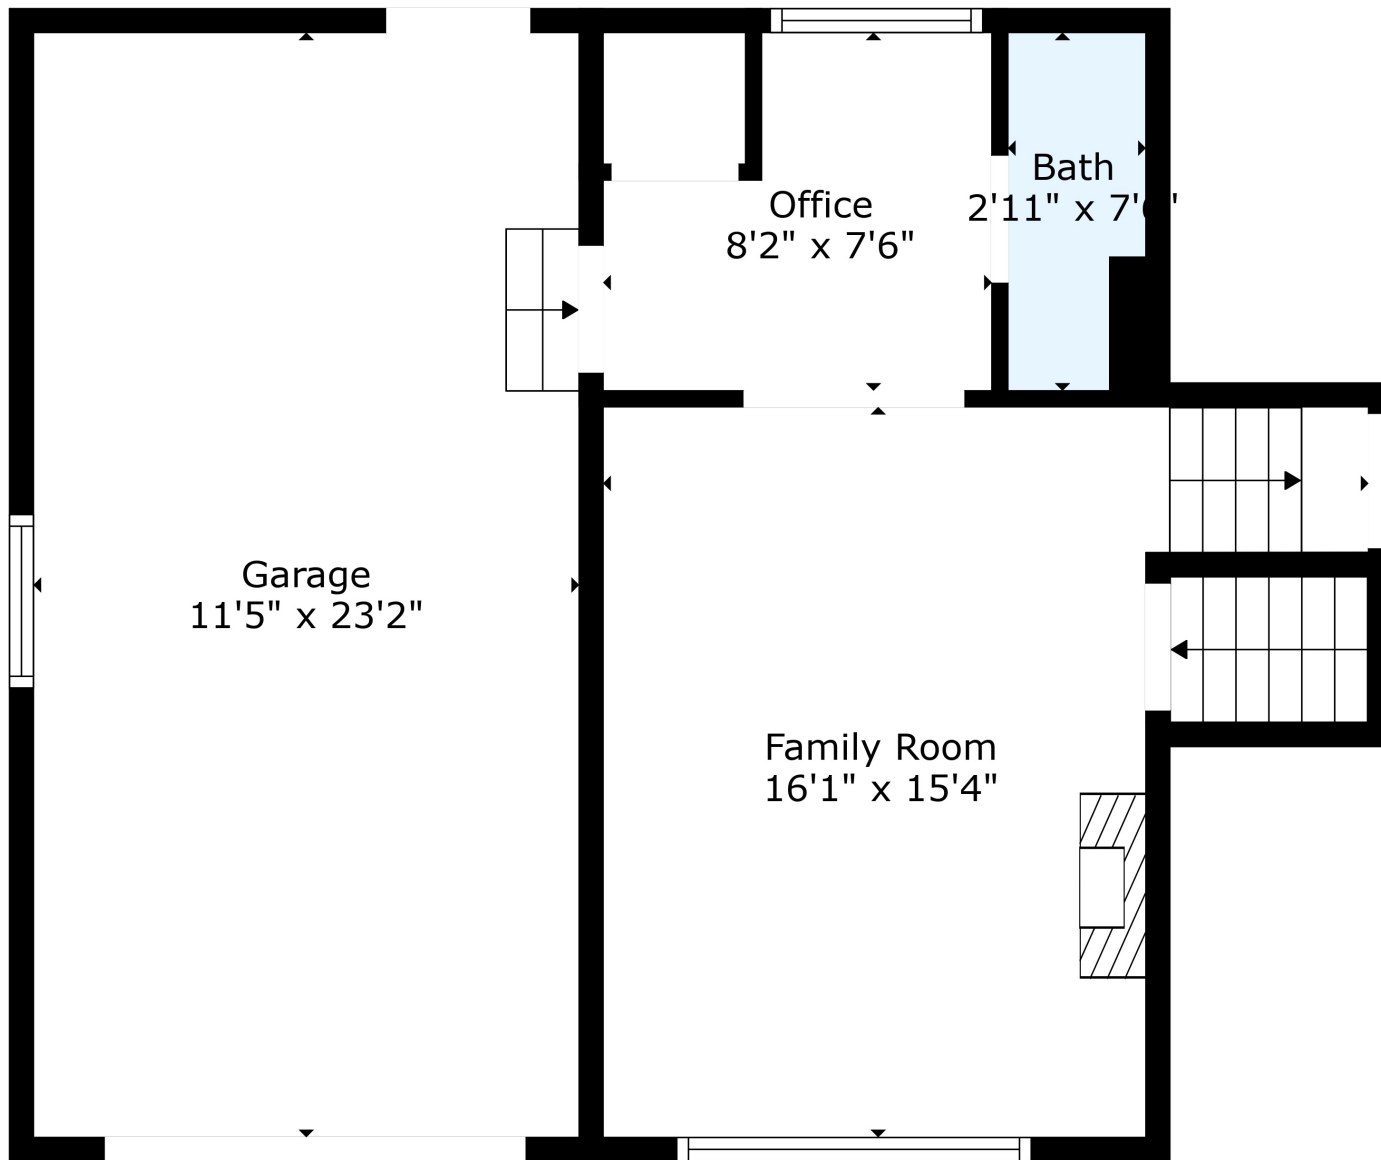

Floor 4

Floor 3

Floor 2

Floor 1

**TOTAL: 1959 sq. ft**

Below Ground: 359 sq. ft, FLOOR 2: 295 sq. ft, FLOOR 3: 749 sq. ft, FLOOR 4: 556 sq. ft  
 EXCLUDED AREAS: STORAGE: 26 sq. ft, UTILITY: 155 sq. ft, GARAGE: 266 sq. ft

Measurements Are Calculated By Cubicasa Technology. Deemed Highly Reliable But Not Guaranteed.

**TOTAL: 1959 sq. ft**

Below Ground: 359 sq. ft, FLOOR 2: 295 sq. ft, FLOOR 3: 749 sq. ft, FLOOR 4: 556 sq. ft  
EXCLUDED AREAS: STORAGE: 26 sq. ft, UTILITY: 155 sq. ft, GARAGE: 266 sq. ft