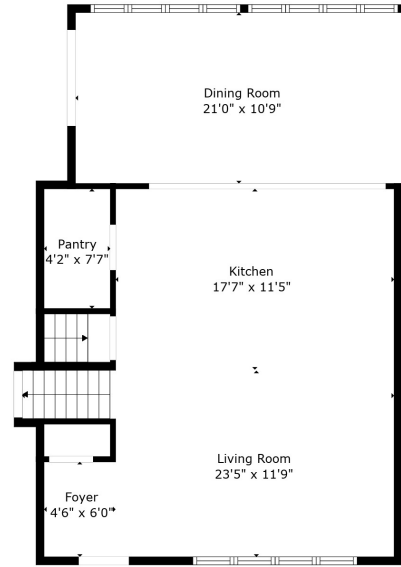

Floor 4

Floor 3

Floor 2

Floor 1

**TOTAL: 1959 sq. ft**

Below Ground: 359 sq. ft, FLOOR 2: 295 sq. ft, FLOOR 3: 749 sq. ft, FLOOR 4: 556 sq. ft  
 EXCLUDED AREAS: STORAGE: 26 sq. ft, UTILITY: 155 sq. ft, GARAGE: 266 sq. ft

Measurements Are Calculated By Cubicasa Technology. Deemed Highly Reliable But Not Guaranteed.

**TOTAL: 1959 sq. ft**

Below Ground: 359 sq. ft, FLOOR 2: 295 sq. ft, FLOOR 3: 749 sq. ft, FLOOR 4: 556 sq. ft  
EXCLUDED AREAS: STORAGE: 26 sq. ft, UTILITY: 155 sq. ft, GARAGE: 266 sq. ft