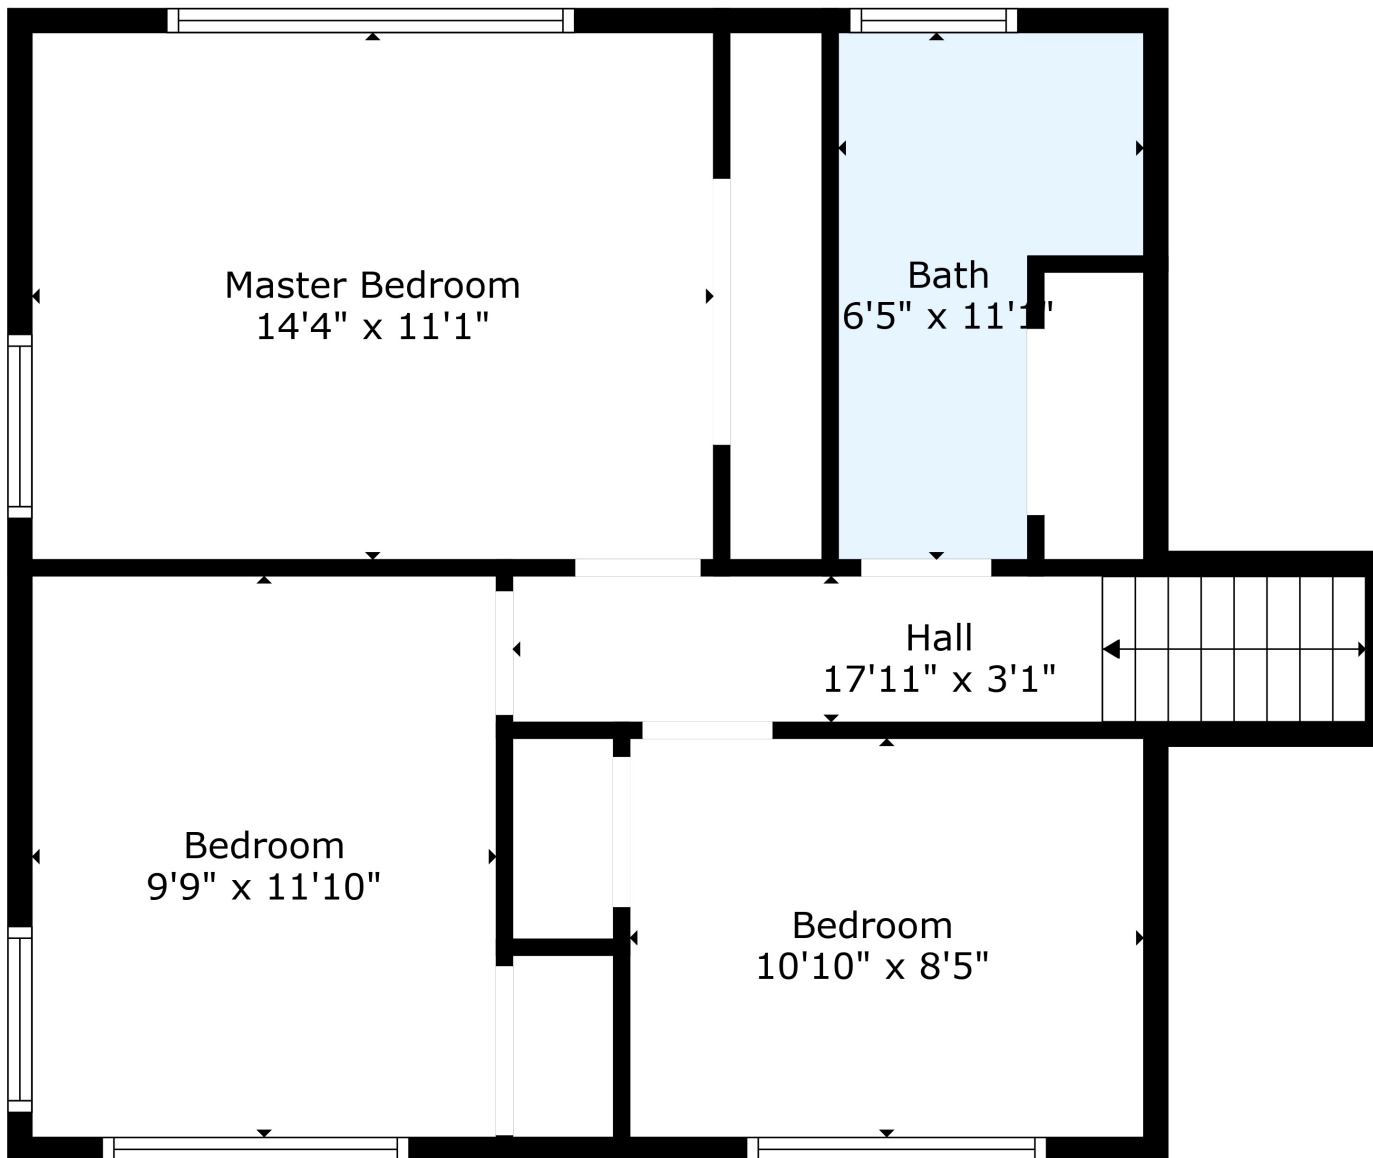

Floor 4

Floor 3

Floor 2

Floor 1

**TOTAL: 1959 sq. ft**

Below Ground: 359 sq. ft, FLOOR 2: 295 sq. ft, FLOOR 3: 749 sq. ft, FLOOR 4: 556 sq. ft  
 EXCLUDED AREAS: STORAGE: 26 sq. ft, UTILITY: 155 sq. ft, GARAGE: 266 sq. ft

Measurements Are Calculated By Cubicasa Technology. Deemed Highly Reliable But Not Guaranteed.

**TOTAL: 1959 sq. ft**

Below Ground: 359 sq. ft, FLOOR 2: 295 sq. ft, FLOOR 3: 749 sq. ft, FLOOR 4: 556 sq. ft  
EXCLUDED AREAS: STORAGE: 26 sq. ft, UTILITY: 155 sq. ft, GARAGE: 266 sq. ft