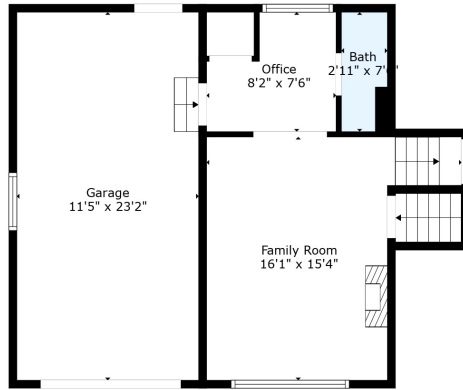

Floor 4

Floor 3

Floor 2

Floor 1

**TOTAL: 1959 sq. ft**

Below Ground: 359 sq. ft, FLOOR 2: 295 sq. ft, FLOOR 3: 749 sq. ft, FLOOR 4: 556 sq. ft  
 EXCLUDED AREAS: STORAGE: 26 sq. ft, UTILITY: 155 sq. ft, GARAGE: 266 sq. ft

Measurements Are Calculated By Cubicasa Technology. Deemed Highly Reliable But Not Guaranteed.

**TOTAL: 1959 sq. ft**

Below Ground: 359 sq. ft, FLOOR 2: 295 sq. ft, FLOOR 3: 749 sq. ft, FLOOR 4: 556 sq. ft  
EXCLUDED AREAS: STORAGE: 26 sq. ft, UTILITY: 155 sq. ft, GARAGE: 266 sq. ft