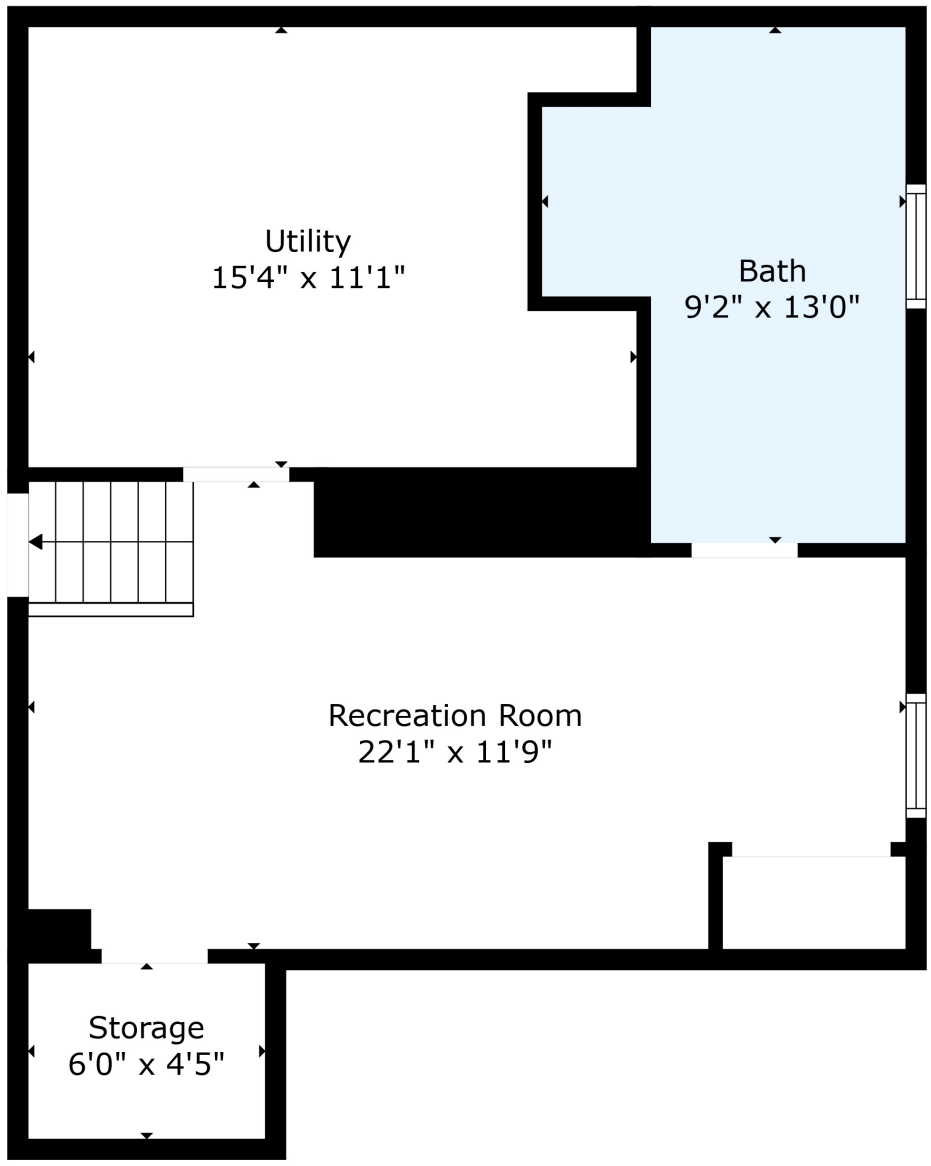

Measurements Are Calculated By Cubicasa Technology. Deemed Highly Reliable But Not Guaranteed.

**TOTAL: 1959 sq. ft**

Below Ground: 359 sq. ft, FLOOR 2: 295 sq. ft, FLOOR 3: 749 sq. ft, FLOOR 4: 556 sq. ft  
EXCLUDED AREAS: STORAGE: 26 sq. ft, UTILITY: 155 sq. ft, GARAGE: 266 sq. ft