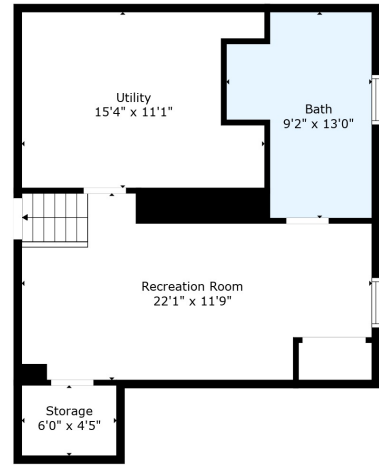

Floor 4

Floor 3

Floor 2

Floor 1

**TOTAL: 1959 sq. ft**

Below Ground: 359 sq. ft, FLOOR 2: 295 sq. ft, FLOOR 3: 749 sq. ft, FLOOR 4: 556 sq. ft  
 EXCLUDED AREAS: STORAGE: 26 sq. ft, UTILITY: 155 sq. ft, GARAGE: 266 sq. ft

Measurements Are Calculated By Cubicasa Technology. Deemed Highly Reliable But Not Guaranteed.

**TOTAL: 1959 sq. ft**

Below Ground: 359 sq. ft, FLOOR 2: 295 sq. ft, FLOOR 3: 749 sq. ft, FLOOR 4: 556 sq. ft  
EXCLUDED AREAS: STORAGE: 26 sq. ft, UTILITY: 155 sq. ft, GARAGE: 266 sq. ft