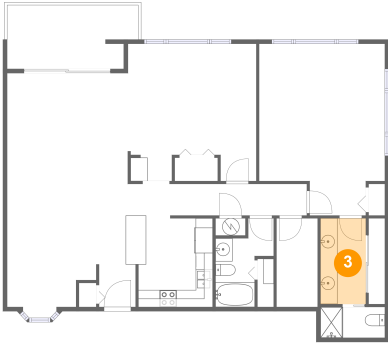

675 South Gulfview Boulevard, Clearwater Beach, Pinellas County, Florida, United States,

3 Floor 1 - Bath

Dimensions: 5'3" x 10'1"
Area: 54 sq. ft
Counted as Living Area:
Yes

Heated: Yes
Finished: Yes
Enclosed: Yes
Contiguous:
Yes
Permitted: Yes
Wet Space: Yes
Addition: No
Conversion: No