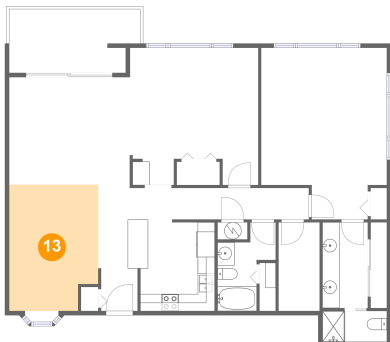

Dimensions: 14'9" x 20'2"
Area: 264 sq. ft
Counted as Living Area:
Yes

Heated: Yes
Finished: Yes
Enclosed: Yes
Contiguous:
Yes
Permitted: Yes
Wet Space: No
Addition: No
Conversion: No

13 Floor 1 - Dining Area