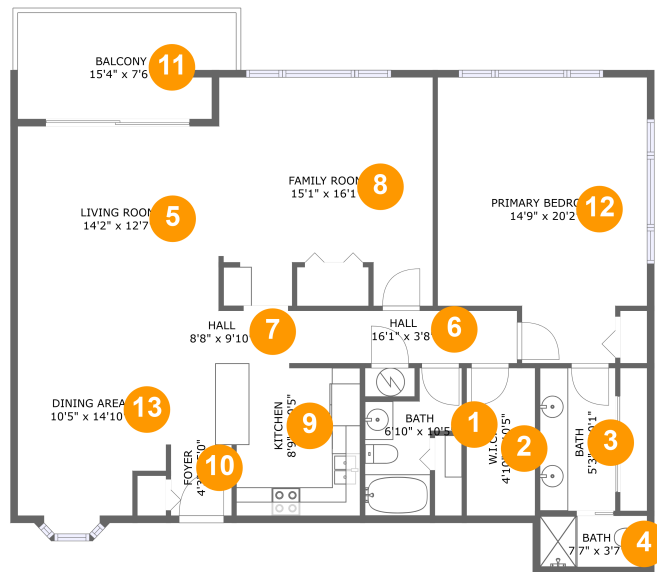

675 South Gulfview Boulevard, Clearwater Beach, Pinellas County, Florida, United States,

Room Dimensions

Floor 1

Total sqft: 1461

Living area: 1348

#	Room name	Dimensions	Area (sqft)	Counted as Living Area
1	Bath	6'10" x 10'5"	49 sq. ft	Yes
2	W.i.c.	4'10" x 10'5"	50 sq. ft	Yes
3	Bath	5'3" x 10'1"	54 sq. ft	Yes
4	Bath	7'7" x 3'7"	27 sq. ft	Yes
5	Living Room	14'2" x 12'7"	178 sq. ft	Yes
6	Hall	16'1" x 3'8"	59 sq. ft	Yes
7	Hall	8'8" x 9'10"	63 sq. ft	Yes
8	Family Room	15'1" x 16'1"	224 sq. ft	Yes
9	Kitchen	8'9" x 10'5"	91 sq. ft	Yes
10	Foyer	4'3" x 5'0"	21 sq. ft	Yes
11	Balcony	15'4" x 7'6"	108 sq. ft	No

#	Room name	Dimensions	Area (sqft)	Counted as Living Area
12	Primary Bedroom	14'9" x 20'2"	264 sq. ft	Yes
13	Dining Area	10'5" x 14'10"	148 sq. ft	Yes

675 South Gulfview Boulevard, Clearwater Beach, Pinellas County, Florida, United States,

Dimensions: 14'2" x 12'7"
Area: 178 sq. ft
Counted as Living Area:
Yes

Heated: Yes
Finished: Yes
Enclosed: Yes
Contiguous:
Yes
Permitted: Yes
Wet Space: No
Addition: No
Conversion: No

675 South Gulfview Boulevard, Clearwater Beach, Pinellas County, Florida, United States,

Dimensions: 15'1" x 16'1"
Area: 224 sq. ft
Counted as Living Area:
Yes

Heated: Yes
Finished: Yes
Enclosed: Yes
Contiguous:
Yes
Permitted: Yes
Wet Space: No
Addition: No
Conversion: No

675 South Gulfview Boulevard, Clearwater Beach, Pinellas County, Florida, United States,