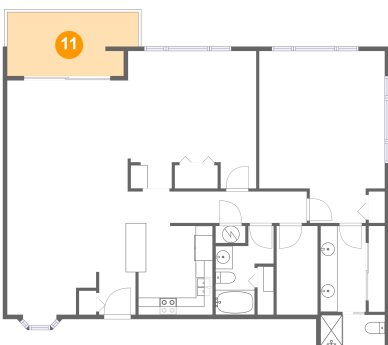

9 Floor 1 - Kitchen

Dimensions: 8'9" x 10'5"
Area: 91 sq. ft
Counted as Living Area:
Yes

Heated: Yes
Finished: Yes
Enclosed: Yes
Contiguous:
Yes
Permitted: Yes
Wet Space: No
Addition: No
Conversion: No

10 Floor 1 - Foyer

Dimensions: 4'3" x 5'0"
Area: 21 sq. ft
Counted as Living Area:
Yes

Heated: Yes
Finished: Yes
Enclosed: Yes
Contiguous:
Yes
Permitted: Yes
Wet Space: No
Addition: No
Conversion: No

11 Floor 1 - Balcony

Dimensions: 15'4" x 7'6"
Area: 108 sq. ft
Counted as Living Area: No