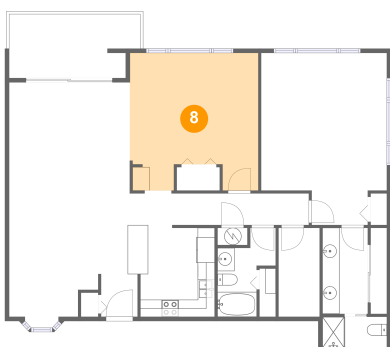

Dimensions: 14'2" x 12'7"
Area: 178 sq. ft
Counted as Living Area:
Yes

Heated: Yes
Finished: Yes
Enclosed: Yes
Contiguous:
Yes
Permitted: Yes
Wet Space: No
Addition: No
Conversion: No

675 South Gulfview Boulevard, Clearwater Beach, Pinellas County, Florida, United States,

6 Floor 1 - Hall

Dimensions: 16'1" x 3'8"
Area: 59 sq. ft
Counted as Living Area:
Yes

Heated: Yes
Finished: Yes
Enclosed: Yes
Contiguous:
Yes
Permitted: Yes
Wet Space: No
Addition: No
Conversion: No

7 Floor 1 - Hall

Dimensions: 8'8" x 9'10"
Area: 63 sq. ft
Counted as Living Area:
Yes

Heated: Yes
Finished: Yes
Enclosed: Yes
Contiguous:
Yes
Permitted: Yes
Wet Space: No
Addition: No
Conversion: No

8 Floor 1 - Family Room