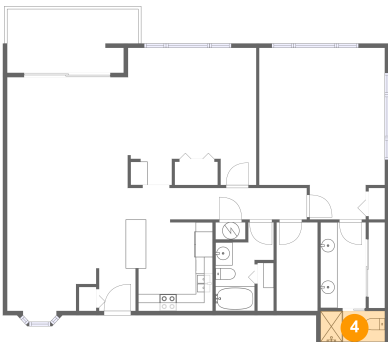

Dimensions: 4'10" x 10'5"
Area: 50 sq. ft
Counted as Living Area:
Yes

Heated: Yes
Finished: Yes
Enclosed: Yes
Contiguous:
Yes
Permitted: Yes
Wet Space: No
Addition: No
Conversion: No

675 South Gulfview Boulevard, Clearwater Beach, Pinellas County, Florida, United States,

3 Floor 1 - Bath

Dimensions: 5'3" x 10'1"
Area: 54 sq. ft
Counted as Living Area:
Yes

Heated: Yes
Finished: Yes
Enclosed: Yes
Contiguous:
Yes
Permitted: Yes
Wet Space: Yes
Addition: No
Conversion: No

4 Floor 1 - Bath