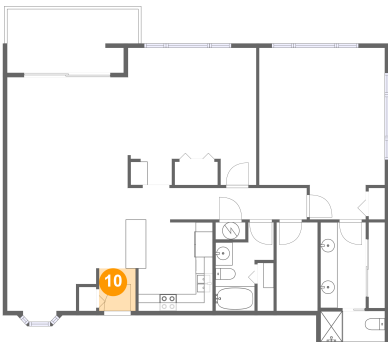

Dimensions: 15'1" x 16'1"
Area: 224 sq. ft
Counted as Living Area:
Yes

Heated: Yes
Finished: Yes
Enclosed: Yes
Contiguous:
Yes
Permitted: Yes
Wet Space: No
Addition: No
Conversion: No

675 South Gulfview Boulevard, Clearwater Beach, Pinellas County, Florida, United States,

9 Floor 1 - Kitchen

Dimensions: 8'9" x 10'5"
Area: 91 sq. ft
Counted as Living Area:
Yes

Heated: Yes
Finished: Yes
Enclosed: Yes
Contiguous:
Yes
Permitted: Yes
Wet Space: No
Addition: No
Conversion: No

10 Floor 1 - Foyer