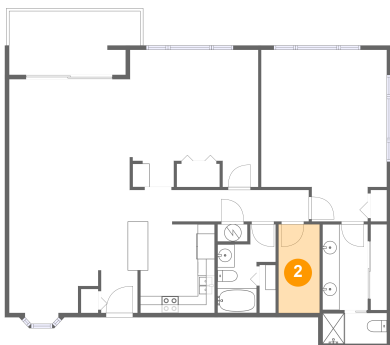

#	Room name	Dimensions	Area (sqft)	Counted as Living Area
12	Primary Bedroom	14'9" x 20'2"	264 sq. ft	Yes
13	Dining Area	10'5" x 14'10"	148 sq. ft	Yes

675 South Gulfview Boulevard, Clearwater Beach, Pinellas County, Florida, United States,

1 Floor 1 - Bath

Dimensions: 6'10" x 10'5"
Area: 49 sq. ft
Counted as Living Area:
Yes

Heated: Yes
Finished: Yes
Enclosed: Yes
Contiguous:
Yes
Permitted: Yes
Wet Space: Yes
Addition: No
Conversion: No

2 Floor 1 - W.i.c.

Dimensions: 4'10" x 10'5"
Area: 50 sq. ft
Counted as Living Area:
Yes

Heated: Yes
Finished: Yes
Enclosed: Yes
Contiguous:
Yes
Permitted: Yes
Wet Space: No
Addition: No
Conversion: No

675 South Gulfview Boulevard, Clearwater Beach, Pinellas County, Florida, United States,