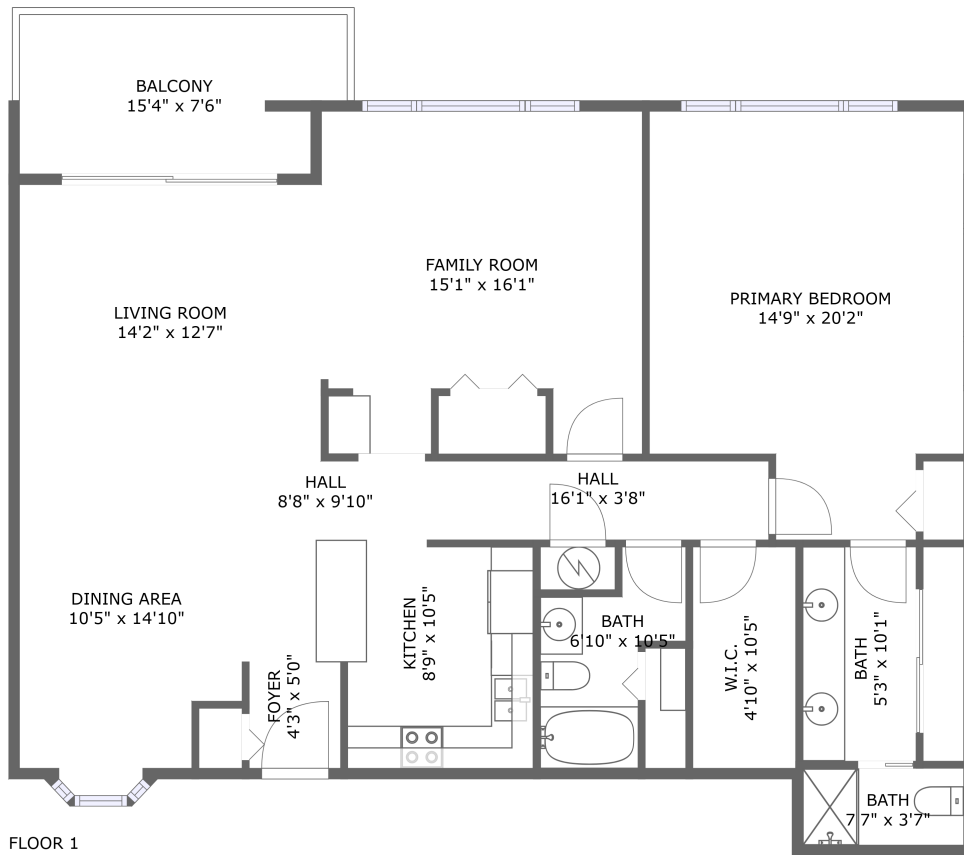

675 South Gulfview Boulevard, Clearwater Beach, Pinellas County, Florida, United States,

Property Summary

1 floors

1 bedrooms

2 bathrooms

1,461 total sqft

0 garages

1,348 Gross Living Area sqft