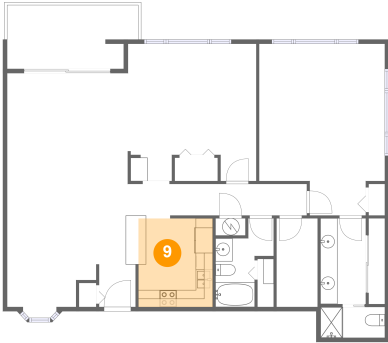

675 South Gulfview Boulevard, Clearwater Beach, Pinellas County, Florida, United States,

9 Floor 1 - Kitchen

Dimensions: 8'9" x 10'5"
Area: 91 sq. ft
Counted as Living Area:
Yes

Heated: Yes
Finished: Yes
Enclosed: Yes
Contiguous:
Yes
Permitted: Yes
Wet Space: No
Addition: No
Conversion: No