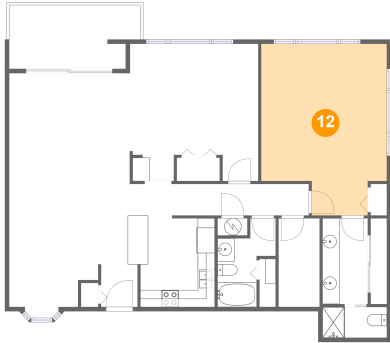

675 South Gulfview Boulevard, Clearwater Beach, Pinellas County, Florida, United States,

12 Floor 1 - Primary Bedroom

Dimensions: 14'9" x 20'2"
Area: 264 sq. ft
Counted as Living Area:
Yes

Heated: Yes
Finished: Yes
Enclosed: Yes
Contiguous:
Yes
Permitted: Yes
Wet Space: No
Addition: No
Conversion: No