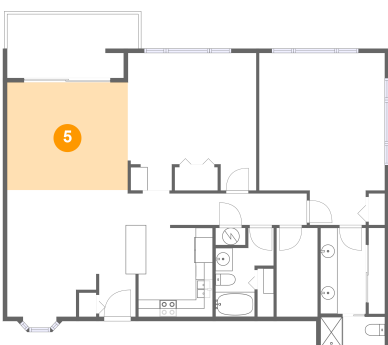

Dimensions: 4'10" x 10'5"
Area: 50 sq. ft
Counted as Living Area:
Yes

Heated: Yes
Finished: Yes
Enclosed: Yes
Contiguous:
Yes
Permitted: Yes
Wet Space: No
Addition: No
Conversion: No

675 South Gulfview Boulevard, Clearwater Beach, Pinellas County, Florida, United States,

3 Floor 1 - Bath

Dimensions: 5'3" x 10'1"
Area: 54 sq. ft
Counted as Living Area:
Yes

Heated: Yes
Finished: Yes
Enclosed: Yes
Contiguous:
Yes
Permitted: Yes
Wet Space: Yes
Addition: No
Conversion: No

4 Floor 1 - Bath

Dimensions: 7'7" x 3'7"
Area: 27 sq. ft
Counted as Living Area:
Yes

Heated: Yes
Finished: Yes
Enclosed: Yes
Contiguous:
Yes
Permitted: Yes
Wet Space: Yes
Addition: No
Conversion: No

5 Floor 1 - Living Room

Dimensions: 14'2" x 12'7"
Area: 178 sq. ft
Counted as Living Area:
Yes

Heated: Yes
Finished: Yes
Enclosed: Yes
Contiguous:
Yes
Permitted: Yes
Wet Space: No
Addition: No
Conversion: No

675 South Gulfview Boulevard, Clearwater Beach, Pinellas County, Florida, United States,