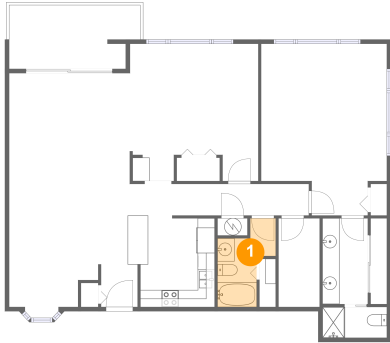

675 South Gulfview Boulevard, Clearwater Beach, Pinellas County, Florida, United States,

Room Dimensions

Floor 1

Total sqft: 1461

Living area: 1348

#	Room name	Dimensions	Area (sqft)	Counted as Living Area
1	Bath	6'10" x 10'5"	49 sq. ft	Yes
2	W.i.c.	4'10" x 10'5"	50 sq. ft	Yes
3	Bath	5'3" x 10'1"	54 sq. ft	Yes
4	Bath	7'7" x 3'7"	27 sq. ft	Yes
5	Living Room	14'2" x 12'7"	178 sq. ft	Yes
6	Hall	16'1" x 3'8"	59 sq. ft	Yes
7	Hall	8'8" x 9'10"	63 sq. ft	Yes
8	Family Room	15'1" x 16'1"	224 sq. ft	Yes
9	Kitchen	8'9" x 10'5"	91 sq. ft	Yes
10	Foyer	4'3" x 5'0"	21 sq. ft	Yes
11	Balcony	15'4" x 7'6"	108 sq. ft	No

#	Room name	Dimensions	Area (sqft)	Counted as Living Area
12	Primary Bedroom	14'9" x 20'2"	264 sq. ft	Yes
13	Dining Area	10'5" x 14'10"	148 sq. ft	Yes

675 South Gulfview Boulevard, Clearwater Beach, Pinellas County, Florida, United States,

1 Floor 1 - Bath

Dimensions: 6'10" x 10'5"
Area: 49 sq. ft
Counted as Living Area:
Yes

Heated: Yes
Finished: Yes
Enclosed: Yes
Contiguous:
Yes
Permitted: Yes
Wet Space: Yes
Addition: No
Conversion: No

2 Floor 1 - W.i.c.