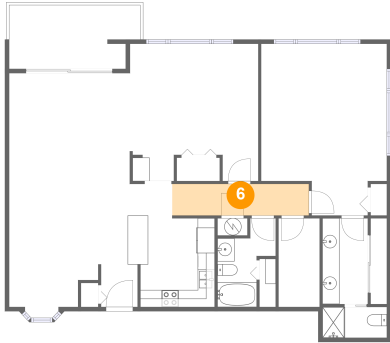

675 South Gulfview Boulevard, Clearwater Beach, Pinellas County, Florida, United States,

6 Floor 1 - Hall

Dimensions: 16'1" x 3'8"
Area: 59 sq. ft
Counted as Living Area:
Yes

Heated: Yes
Finished: Yes
Enclosed: Yes
Contiguous:
Yes
Permitted: Yes
Wet Space: No
Addition: No
Conversion: No