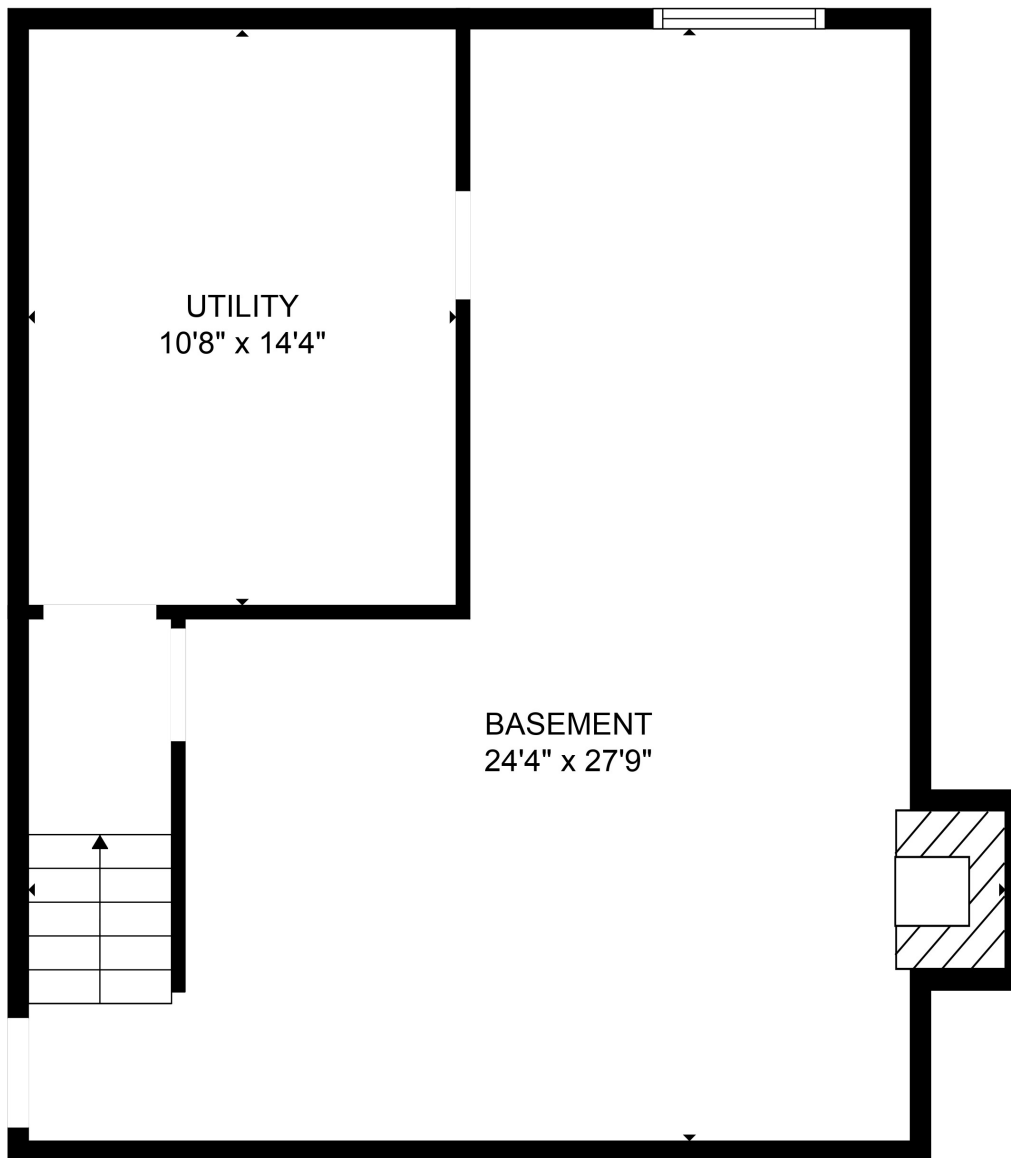

FLOOR 2

FLOOR 3

FLOOR 1

Total scanned area: 2739 sq. ft

Total scanned area: 2739 sq. ft

MEASUREMENTS ARE CALCULATED BY CUBICASA TECHNOLOGY. DEEMED HIGHLY RELIABLE BUT NOT GUARANTEED.

Total scanned area: 2739 sq. ft

MEASUREMENTS ARE CALCULATED BY CUBICASA TECHNOLOGY. DEEMED HIGHLY RELIABLE BUT NOT GUARANTEED.

Total scanned area: 2739 sq. ft

MEASUREMENTS ARE CALCULATED BY CUBICASA TECHNOLOGY. DEEMED HIGHLY RELIABLE BUT NOT GUARANTEED.