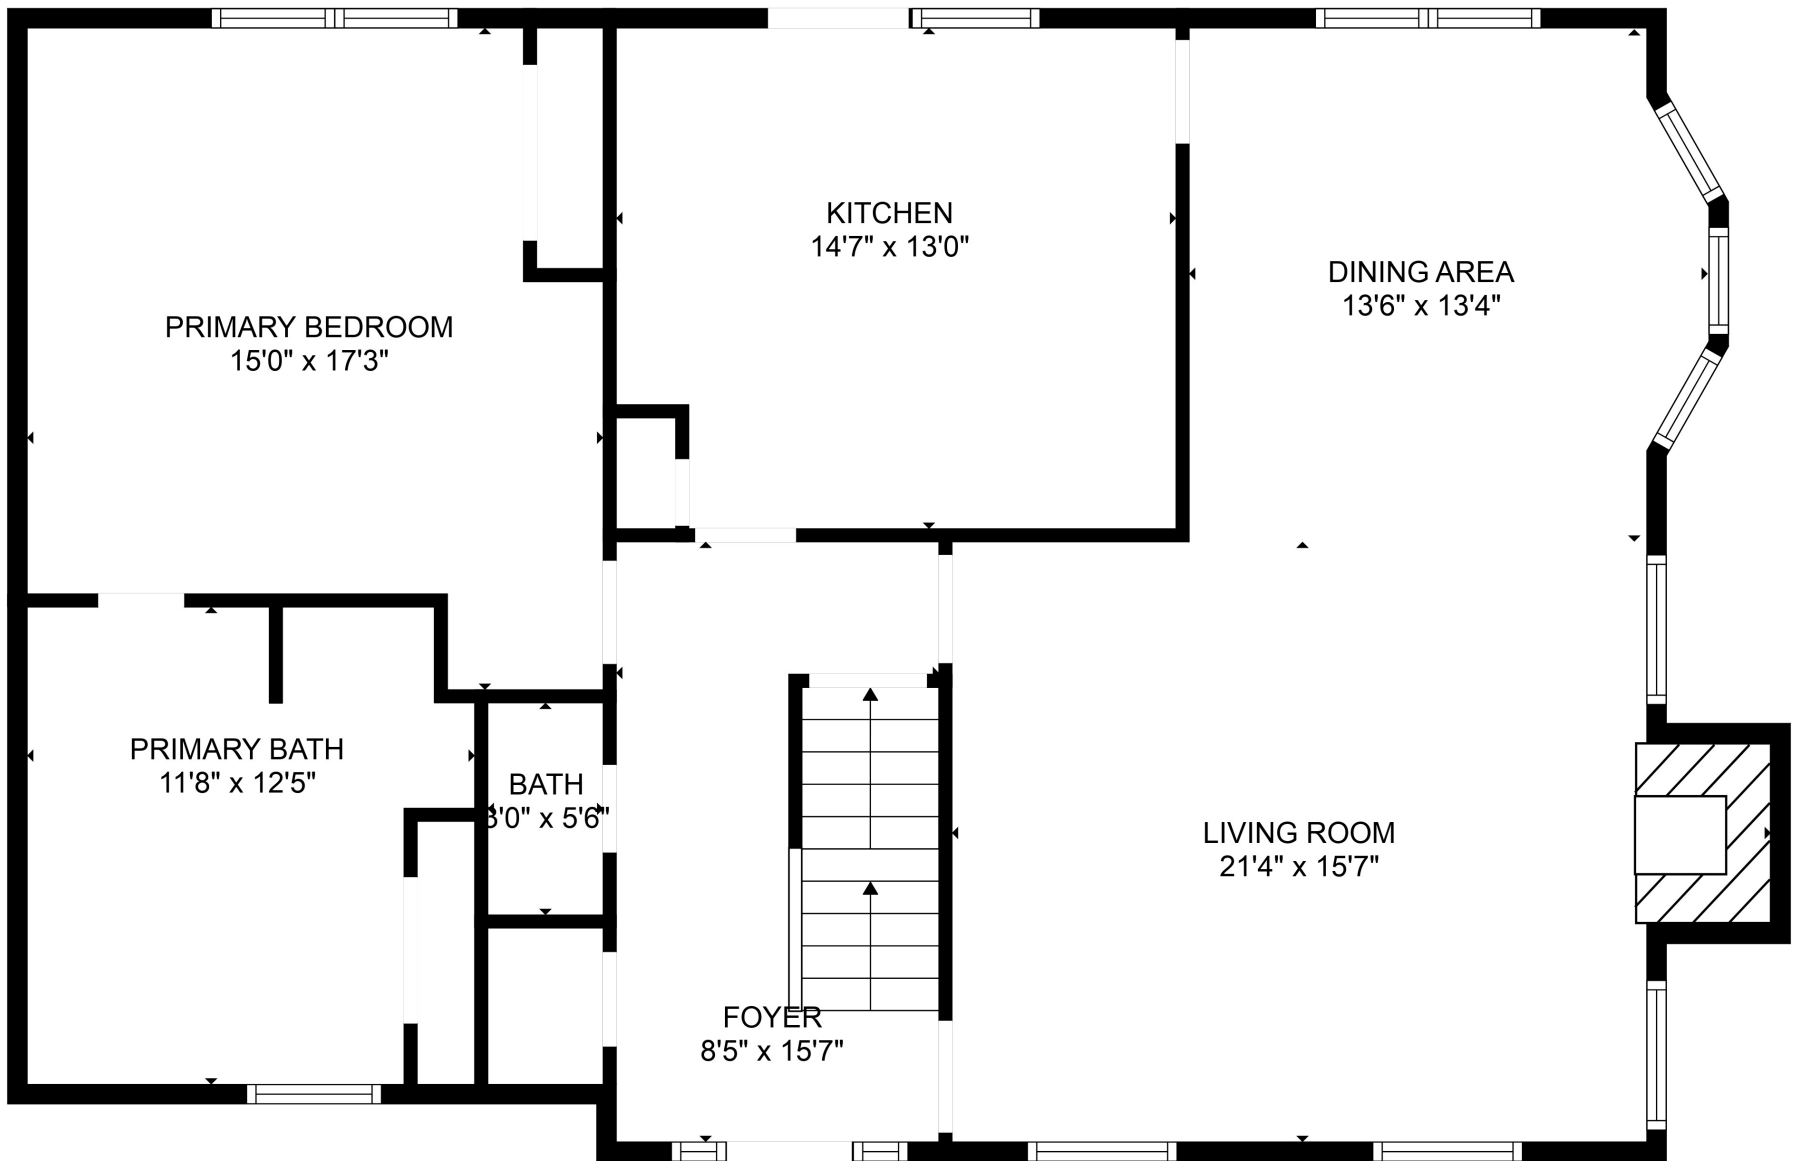

FLOOR 2

FLOOR 3

FLOOR 1

Total scanned area: 2739 sq. ft

Total scanned area: 2739 sq. ft

MEASUREMENTS ARE CALCULATED BY CUBICASA TECHNOLOGY. DEEMED HIGHLY RELIABLE BUT NOT GUARANTEED.

Total scanned area: 2739 sq. ft

MEASUREMENTS ARE CALCULATED BY CUBICASA TECHNOLOGY. DEEMED HIGHLY RELIABLE BUT NOT GUARANTEED.

Total scanned area: 2739 sq. ft

MEASUREMENTS ARE CALCULATED BY CUBICASA TECHNOLOGY. DEEMED HIGHLY RELIABLE BUT NOT GUARANTEED.