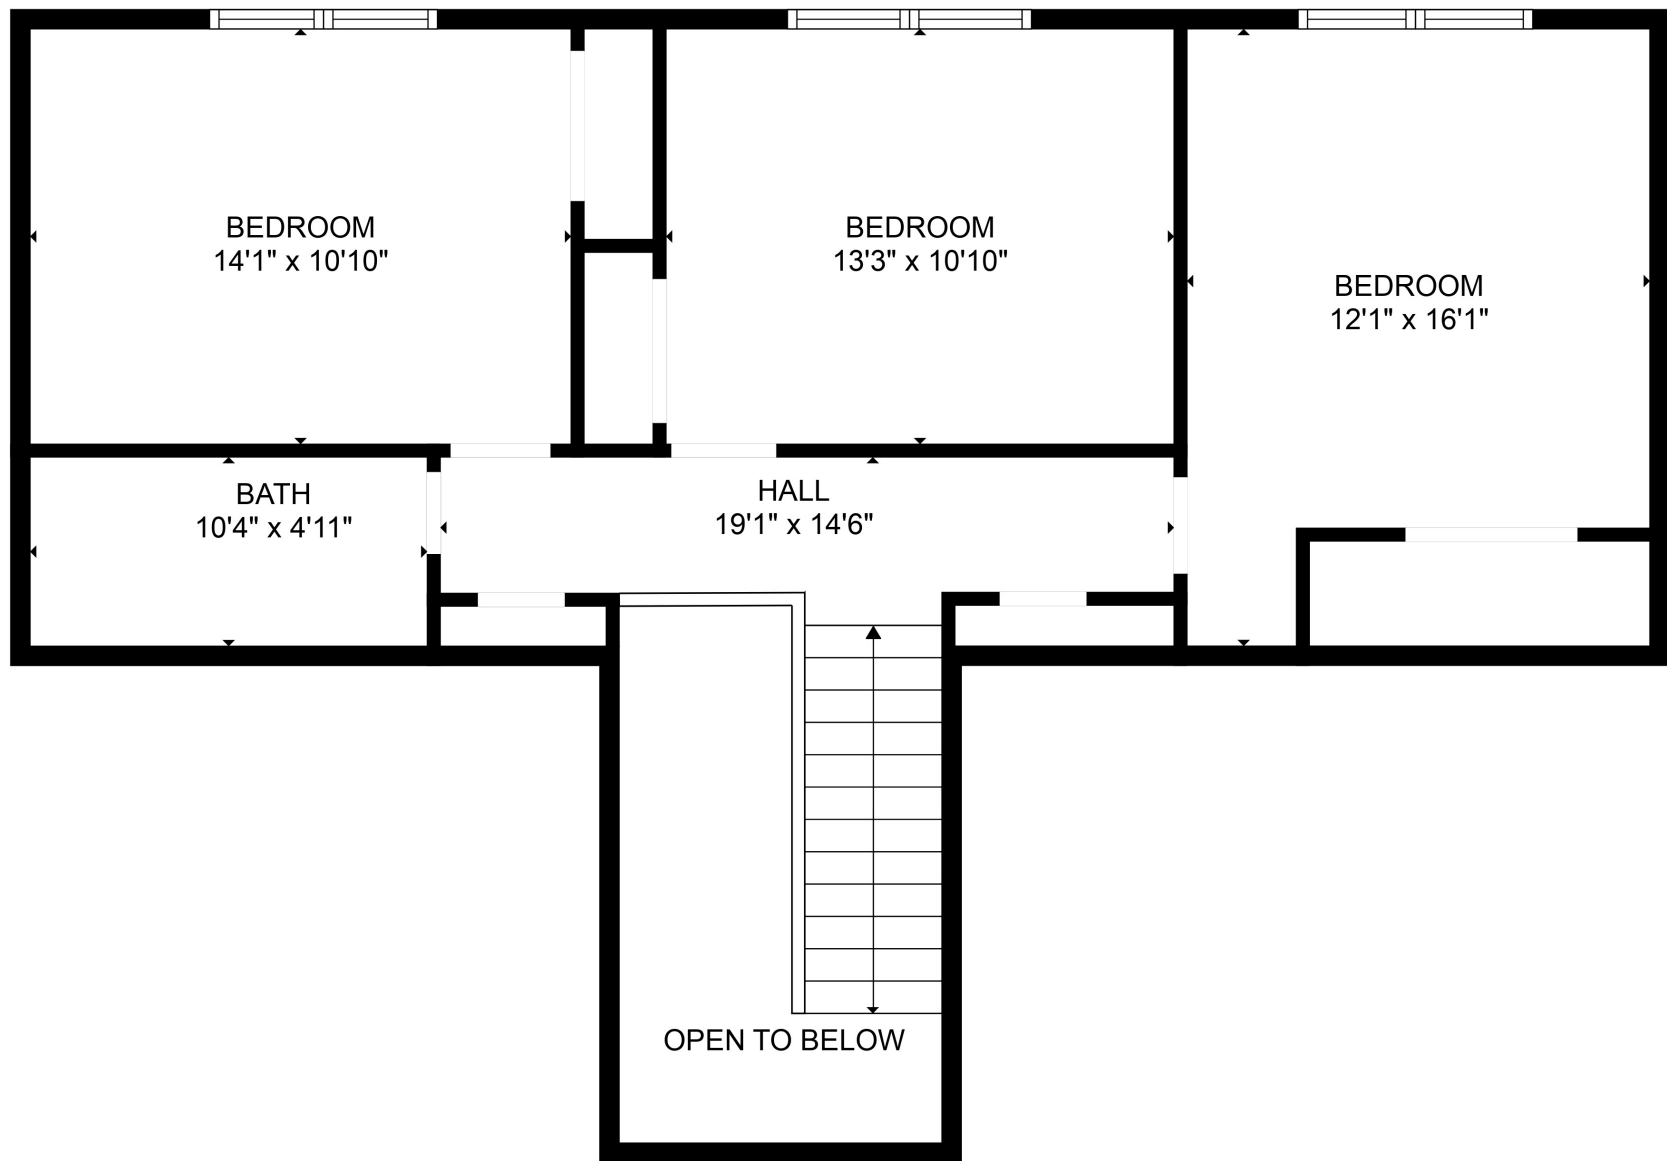

FLOOR 2

FLOOR 3

FLOOR 1

Total scanned area: 2739 sq. ft

Total scanned area: 2739 sq. ft

MEASUREMENTS ARE CALCULATED BY CUBICASA TECHNOLOGY. DEEMED HIGHLY RELIABLE BUT NOT GUARANTEED.

Total scanned area: 2739 sq. ft

MEASUREMENTS ARE CALCULATED BY CUBICASA TECHNOLOGY. DEEMED HIGHLY RELIABLE BUT NOT GUARANTEED.

Total scanned area: 2739 sq. ft

MEASUREMENTS ARE CALCULATED BY CUBICASA TECHNOLOGY. DEEMED HIGHLY RELIABLE BUT NOT GUARANTEED.