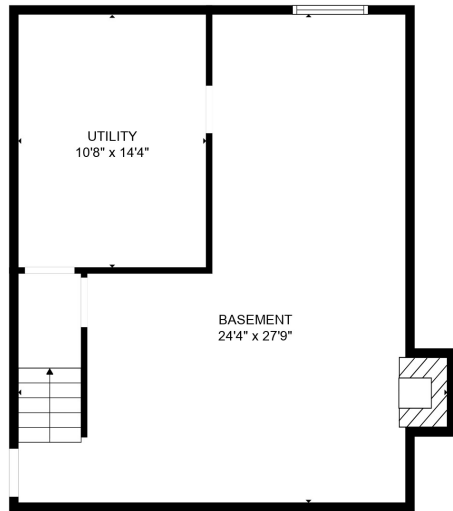

FLOOR 2

FLOOR 3

FLOOR 1

Total scanned area: 2739 sq. ft

Total scanned area: 2739 sq. ft

MEASUREMENTS ARE CALCULATED BY CUBICASA TECHNOLOGY. DEEMED HIGHLY RELIABLE BUT NOT GUARANTEED.

Total scanned area: 2739 sq. ft

MEASUREMENTS ARE CALCULATED BY CUBICASA TECHNOLOGY. DEEMED HIGHLY RELIABLE BUT NOT GUARANTEED.

Total scanned area: 2739 sq. ft

MEASUREMENTS ARE CALCULATED BY CUBICASA TECHNOLOGY. DEEMED HIGHLY RELIABLE BUT NOT GUARANTEED.