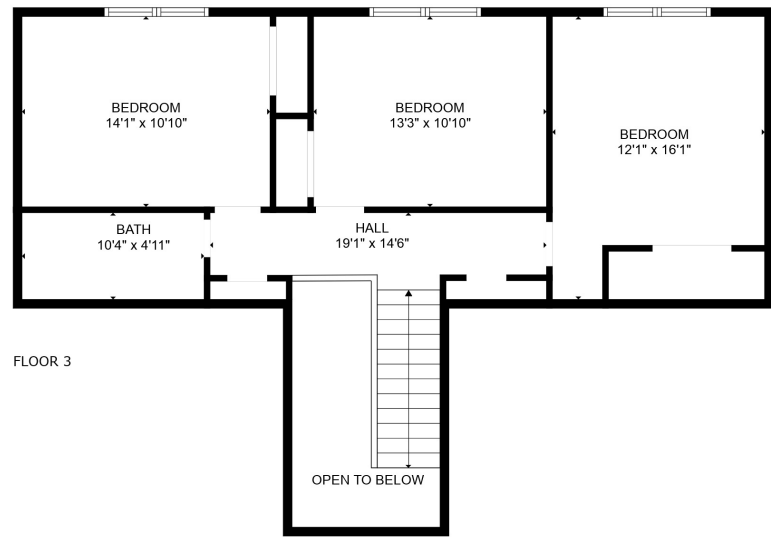

FLOOR 2

FLOOR 3

FLOOR 1

Total scanned area: 2739 sq. ft

Total scanned area: 2739 sq. ft

MEASUREMENTS ARE CALCULATED BY CUBICASA TECHNOLOGY. DEEMED HIGHLY RELIABLE BUT NOT GUARANTEED.

Total scanned area: 2739 sq. ft

MEASUREMENTS ARE CALCULATED BY CUBICASA TECHNOLOGY. DEEMED HIGHLY RELIABLE BUT NOT GUARANTEED.

Total scanned area: 2739 sq. ft

MEASUREMENTS ARE CALCULATED BY CUBICASA TECHNOLOGY. DEEMED HIGHLY RELIABLE BUT NOT GUARANTEED.